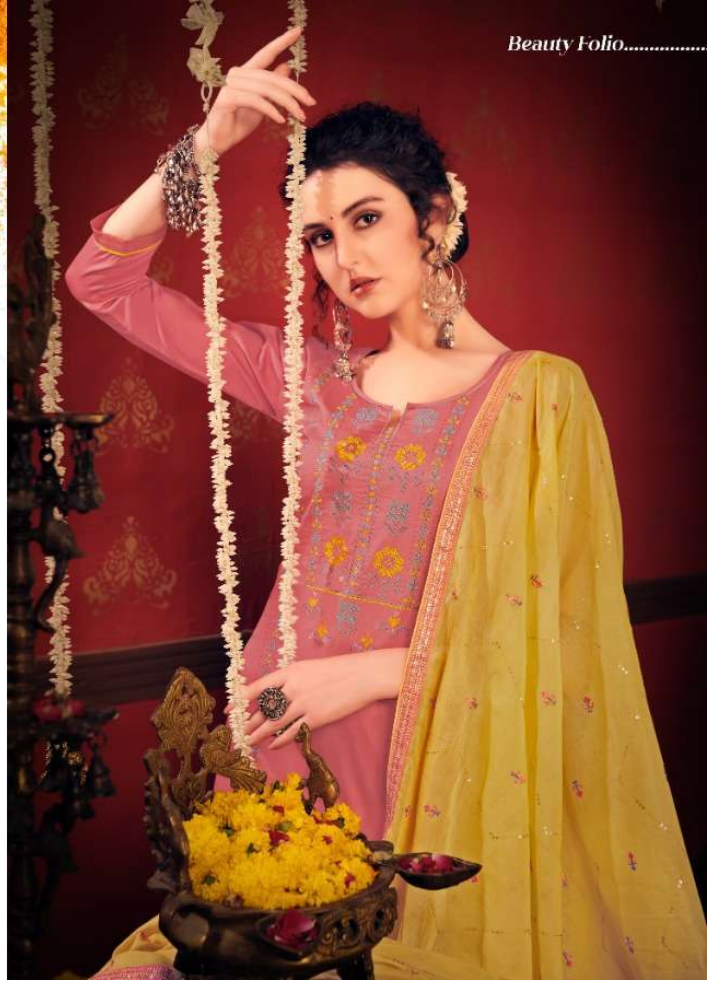

MORPANKJI

.....Beauty Folio

*Celebration Trunk*

PANCH  
RATNA

MORPANKH

11851

.....Beauty Folio

Make your ethnic look more active, which is a blend of traditional and modern elegance.