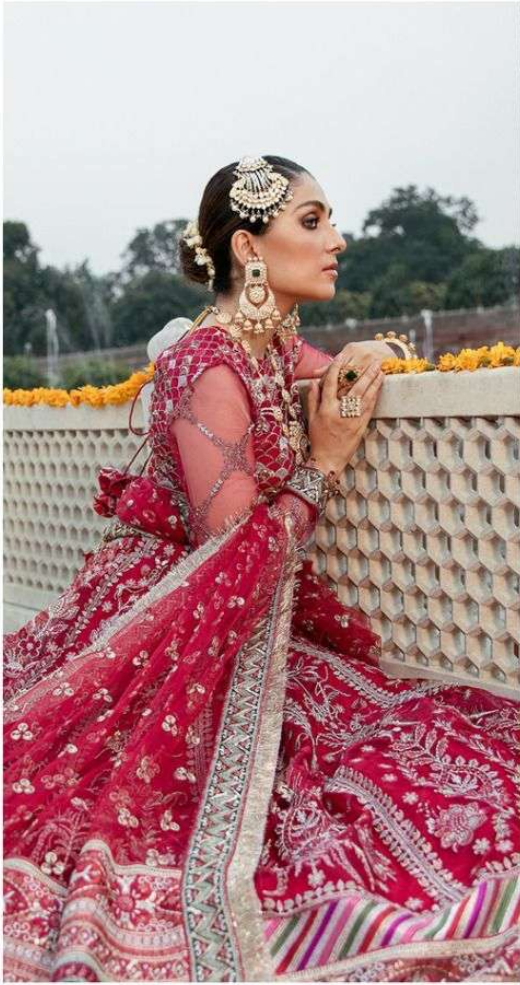

ASIM JOFA®

**TOP-** HAVEY NET WITH FANCY EMBROIDERY WITH HANDWORK

**BOTTOM-** HAVEY SANTOON

**DUPATTA -** HAVEY FANCY EMBROIDERY WORK

**D.No. 56082**

Ⓟ DRY CLEAN ONLY.  
ⓧ DO NOT USE ANY BLEACH OR STAIN REMOVING CHEMICAL.  
🧊 IRON THE FABRIC AT MODERATE TEMPERATURE.