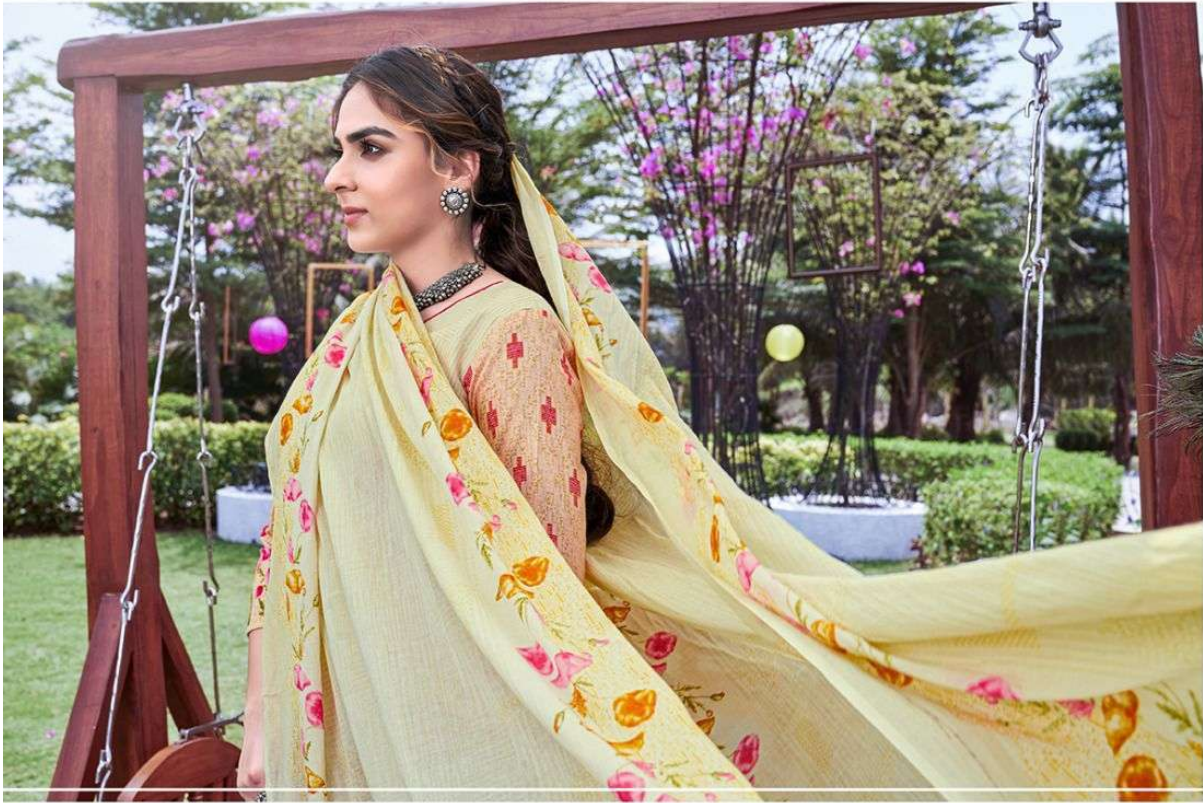

TANISHK
Fashion

PRISHA

TANISHK
Fashion

PRISHA

1008

•••

1005

When you don't dress like everyone else, you don't have to think like everyone else.

1001

MAJESTIC
SHADE

Handmade sarees, intricate designs and vibrant colors
give perfect combination of style and usability.

1001

1002

1003

1004

1005