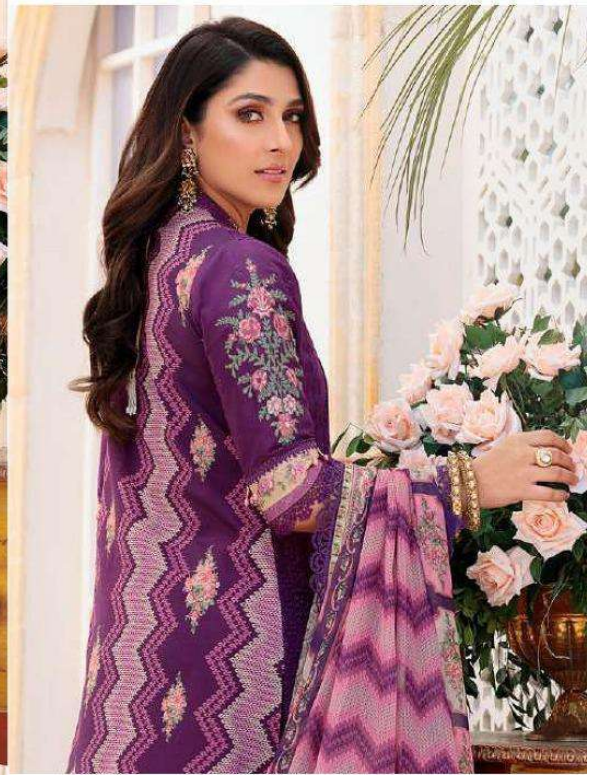

TOP - LAWN COTTON HEAVY EMBROIDRED

BOTTOM - SEMI LAWN

DUPATTA - HEAVY CHIFFON DIGITAL PRINTED

*Serene*  
Pakistani Suit

D.NO.42004

A BRAND BY **ME** MEGHA EXPORT

TOP - LAWN COTTON HEAVY EMBROIDRED

BOTTOM - SEMI LAWN

DUPATTA - HEAVY CHIFFON DIGITAL PRINTED

Serene

FABRIQUE SUISE

A BRAND BY MEGHA EXPORT

Noor Vol-3

*Serene*  
Pakistani Suit

D.NO.42003

A BRAND BY **ME MEGHA EXPORT**