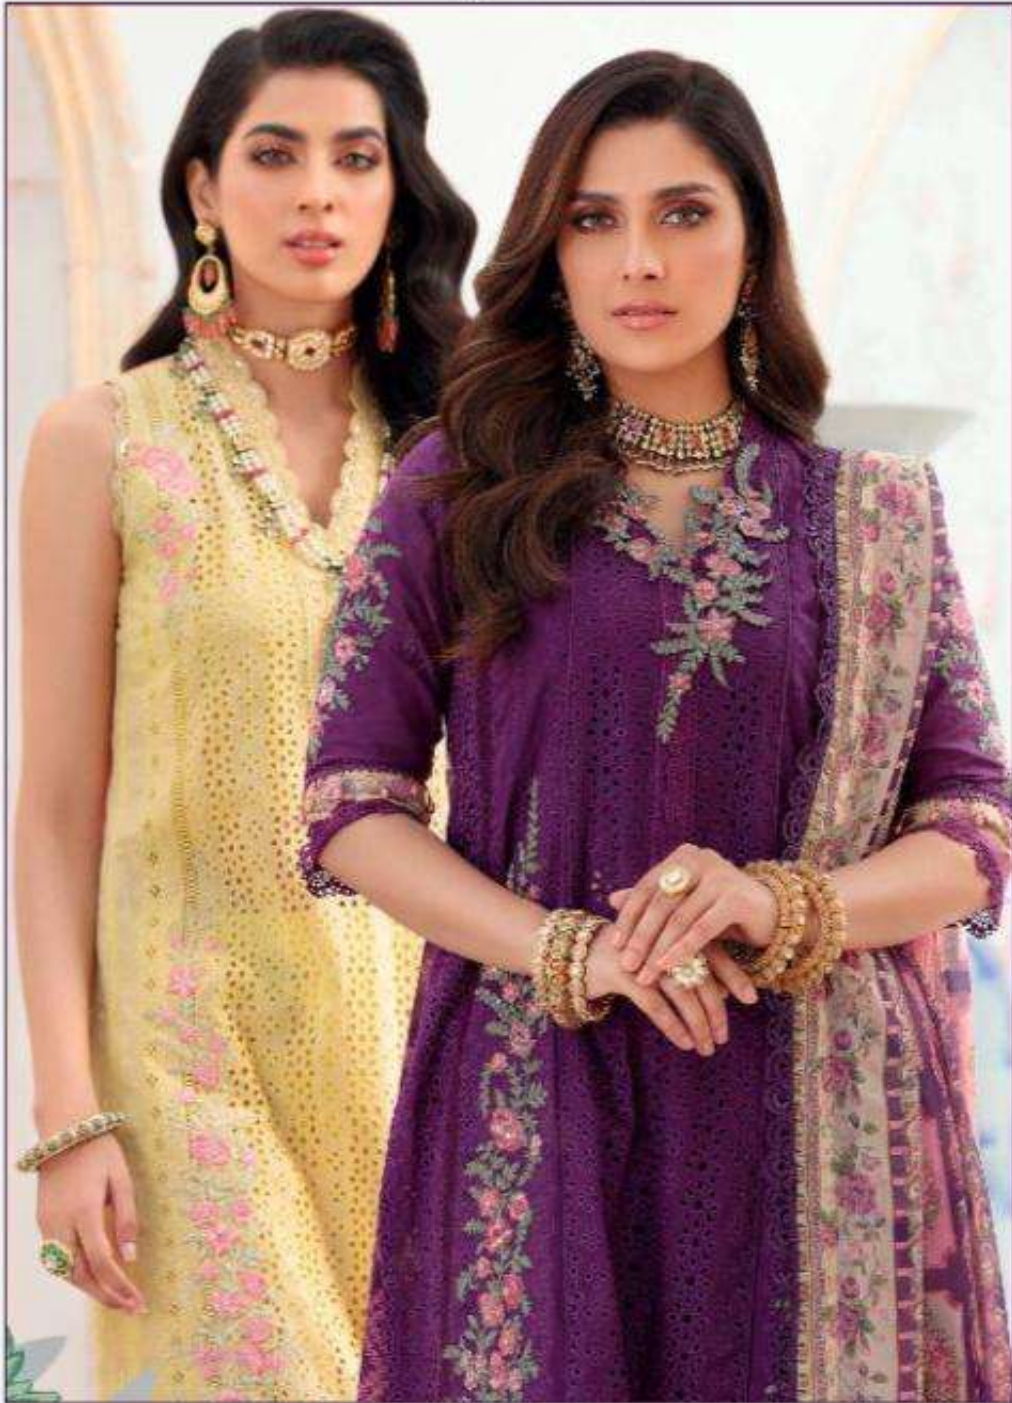

Serene

Fabrics: Silk

A BRAND BY MEGHA EXPORT

Noor Vol-3

*Serene*  
Pakistani Suits  
A BRAND BY **ME** MEGHA EXPORT

D.NO.42001

TOP - LAWN COTTON HEAVY EMBROIDRED

BOTTOM - SEMI LAWN

DUPATTA - HEAVY CHIFFON DIGITAL PRINTED

*Serene*  
Pakistani Suits

D.NO.42005

A BRAND BY **ME MEGHA EXPORT**

TOP - LAWN COTTON HEAVY EMBROIDRED

BOTTOM - SEMI LAWN

DUPATTA - HEAVY CHIFFON DIGITAL PRINTED

*Serene*  
Pakistani Suits

D.NO.42002

A BRAND BY **ME** MEGHA EXPORT

TOP - LAWN COTTON HEAVY EMBROIDRED

BOTTOM - SEMI LAWN

DUPATTA - HEAVY CHIFFON DIGITAL PRINTED

*Serene*  
Pakistani Suit

D.NO.42006

A BRAND BY **ME** MEGHA EXPORT

TOP - LAWN COTTON HEAVY EMBROIDRED

BOTTOM - SEMI LAWN

DUPATTA - HEAVY CHIFFON DIGITAL PRINTED

*Serena*  
Pakistani Suits

D.NO.42004

A BRAND BY **ME** MEGHA EXPORT

TOP - LAWN COTTON HEAVY EMBROIDRED

BOTTOM - SEMI LAWN