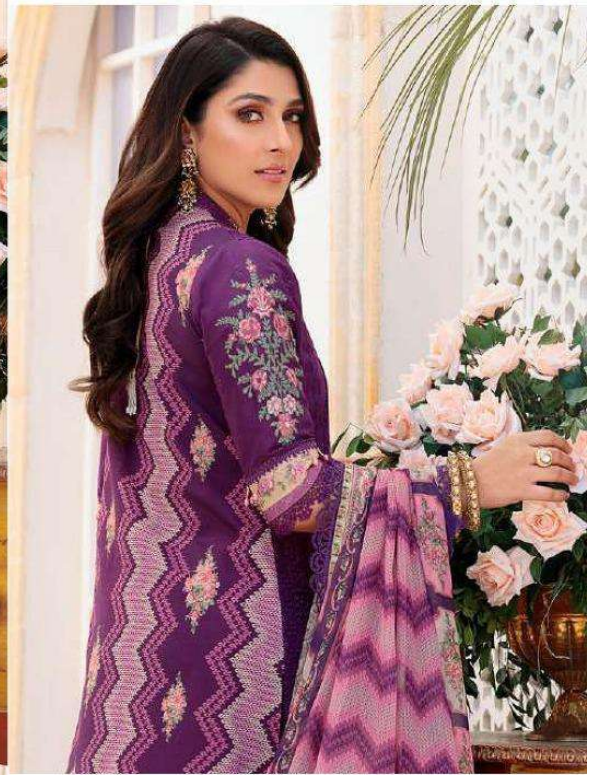

DUPATTA - HEAVY CHIFFON DIGITAL PRINTED

Serene

FABRIQUE SUISE

A BRAND BY MEGHA EXPORT

Noor Vol-3

*Serene*  
Pakistani Suit

D.NO.42003

A BRAND BY **ME MEGHA EXPORT**