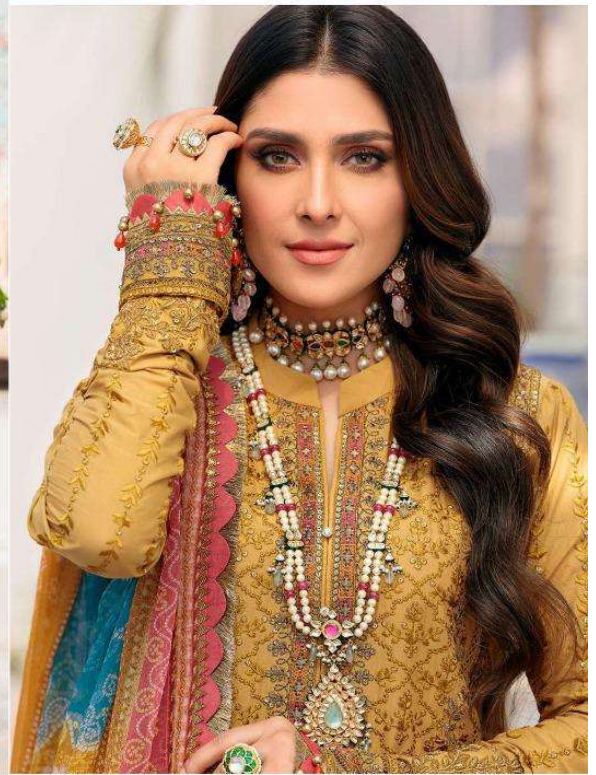

Serene

Fabrics: Silk

A BRAND BY MEGHA EXPORT

Noor Vol-3

*Serene*  
Pakistani Suits  
A BRAND BY **ME** MEGHA EXPORT

D.NO.42001

TOP - LAWN COTTON HEAVY EMBROIDRED

BOTTOM - SEMI LAWN

DUPATTA - HEAVY CHIFFON DIGITAL PRINTED

*Serene*  
Pakistani Suits

D.NO.42005

A BRAND BY **ME MEGHA EXPORT**

TOP - LAWN COTTON HEAVY EMBROIDRED

BOTTOM - SEMI LAWN

DUPATTA - HEAVY CHIFFON DIGITAL PRINTED

*Serene*  
Pakistani Suits

D.NO.42002

A BRAND BY **ME** MEGHA EXPORT

TOP - LAWN COTTON HEAVY EMBROIDRED

BOTTOM - SEMI LAWN

DUPATTA - HEAVY CHIFFON DIGITAL PRINTED

*Serene*  
Pakistani Suit

D.NO.42006

A BRAND BY **ME** MEGHA EXPORT

TOP - LAWN COTTON HEAVY EMBROIDRED

BOTTOM - SEMI LAWN

DUPATTA - HEAVY CHIFFON DIGITAL PRINTED

*Serena*  
Pakistani Suits

D.NO.42004

A BRAND BY **ME** MEGHA EXPORT

TOP - LAWN COTTON HEAVY EMBROIDRED

BOTTOM - SEMI LAWN