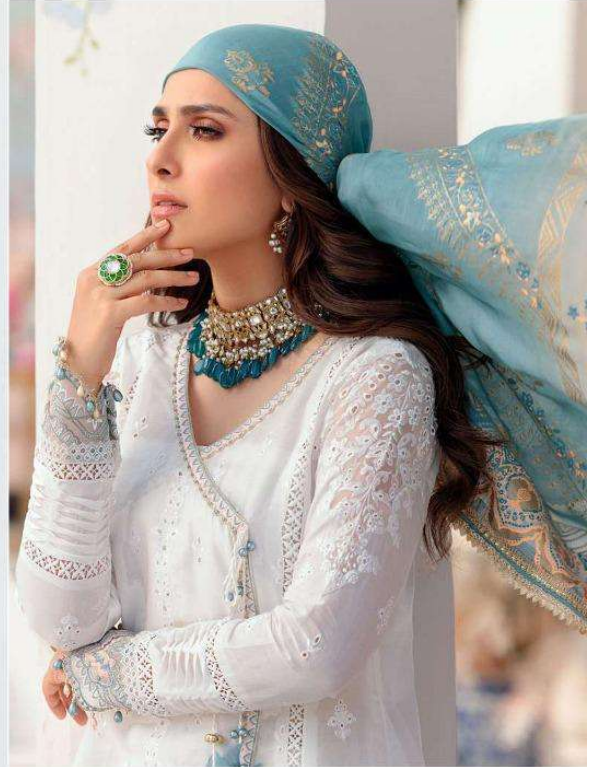

DUPATTA - HEAVY CHIFFON DIGITAL PRINTED

*Serene*  
Pakistani Suits

D.NO.42005

A BRAND BY **ME** MEGHA EXPORT

TOP - LAWN COTTON HEAVY EMBROIDRED

BOTTOM - SEMI LAWN

DUPATTA - HEAVY CHIFFON DIGITAL PRINTED

*Serene*  
Pakistani Suits

D.NO.42002

A BRAND BY **ME** MEGHA EXPORT

TOP - LAWN COTTON HEAVY EMBROIDRED

BOTTOM - SEMI LAWN

DUPATTA - HEAVY CHIFFON DIGITAL PRINTED

*Serene*  
Pakistani Suits

D.NO.42006

A BRAND BY **ME** MEGHA EXPORT

TOP - LAWN COTTON HEAVY EMBROIDRED

BOTTOM - SEMI LAWN

DUPATTA - HEAVY CHIFFON DIGITAL PRINTED

*Serene*  
Pakistani Suits

D.NO.42004

A BRAND BY **ME** MEGHA EXPORT

TOP - LAWN COTTON HEAVY EMBROIDRED

BOTTOM - SEMI LAWN