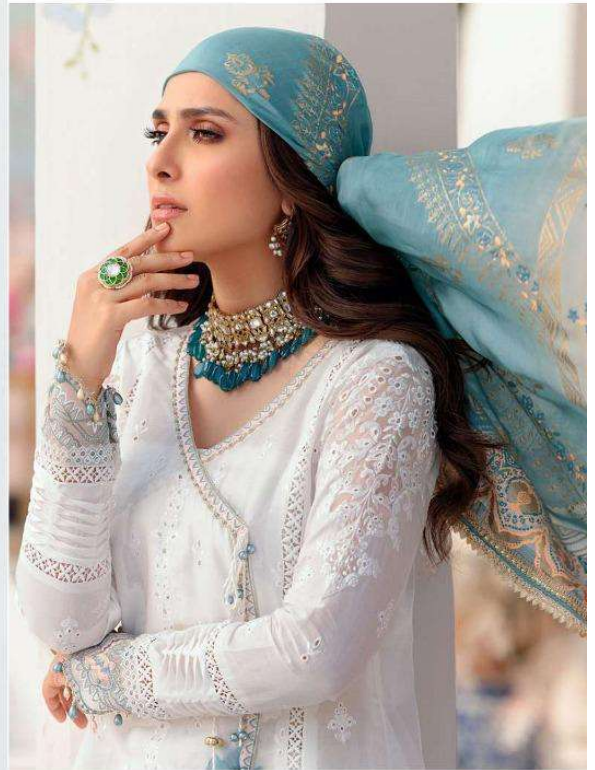

Serene

Fabrics: Silk

A BRAND BY MEGHA EXPORT

Noor Vol-3

*Serene*  
Pakistani Suits  
A BRAND BY **ME** MEGHA EXPORT

D.NO.42001

TOP - LAWN COTTON HEAVY EMBROIDRED

BOTTOM - SEMI LAWN

DUPATTA - HEAVY CHIFFON DIGITAL PRINTED

*Serene*  
Pakistani Suits

D.NO.42005

A BRAND BY **ME MEGHA EXPORT**

TOP - LAWN COTTON HEAVY EMBROIDRED

BOTTOM - SEMI LAWN

DUPATTA - HEAVY CHIFFON DIGITAL PRINTED

*Serene*  
Pakistani Suits

D.NO.42002

A BRAND BY **ME** MEGHA EXPORT

TOP - LAWN COTTON HEAVY EMBROIDRED

BOTTOM - SEMI LAWN

DUPATTA - HEAVY CHIFFON DIGITAL PRINTED

*Serene*  
Pakistani Suit

D.NO.42006

A BRAND BY **ME** MEGHA EXPORT

TOP - LAWN COTTON HEAVY EMBROIDRED

BOTTOM - SEMI LAWN

DUPATTA - HEAVY CHIFFON DIGITAL PRINTED

*Serena*  
Pakistani Suits

D.NO.42004

A BRAND BY **ME** MEGHA EXPORT

TOP - LAWN COTTON HEAVY EMBROIDRED

BOTTOM - SEMI LAWN