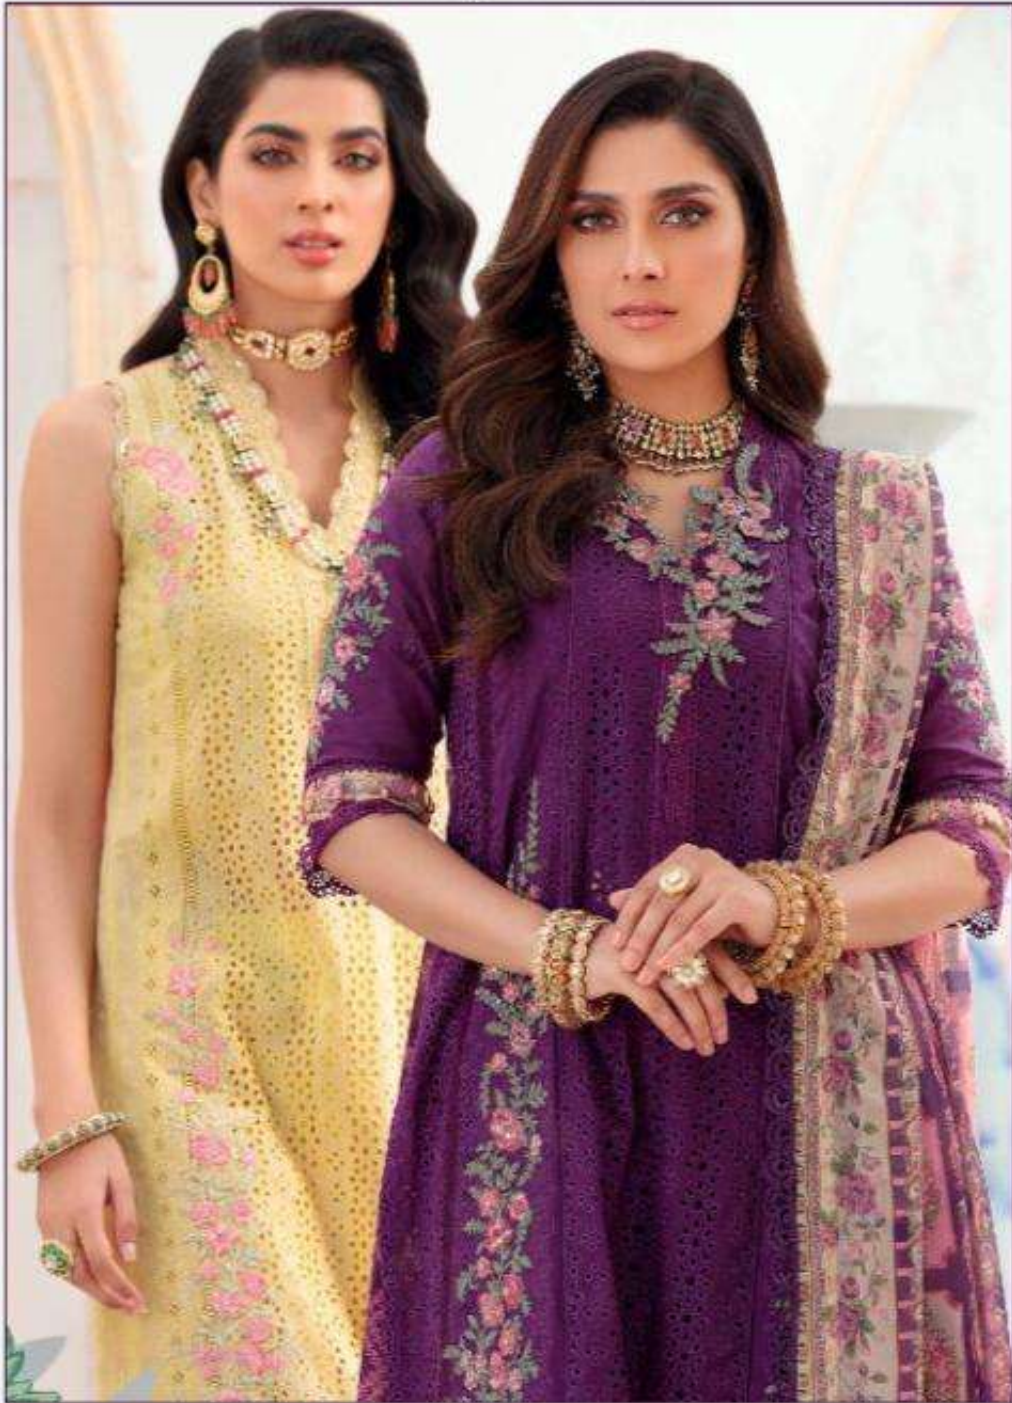

Serene

FABRIQUE SUISE

A BRAND BY MEGHA EXPORT

Noor Vol-3