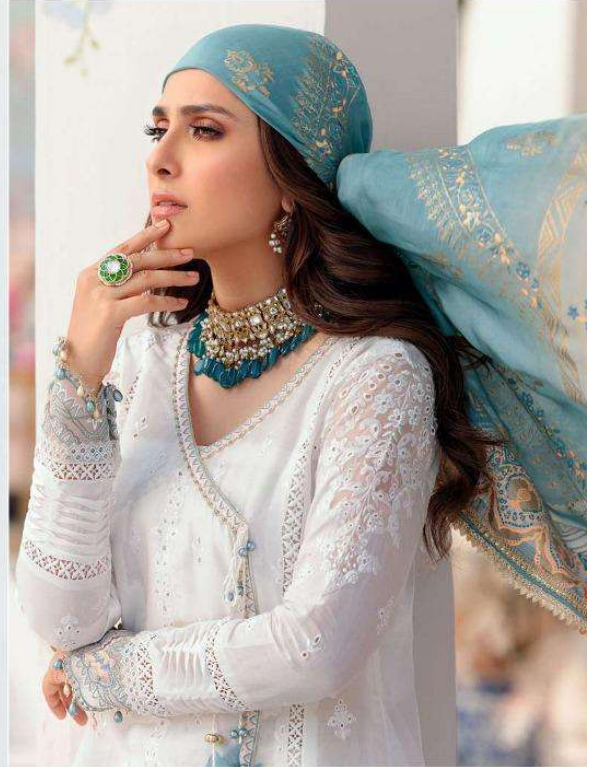

Serene

FABRIQUE SUISE

A BRAND BY MEGHA EXPORT

Noor Vol-3

*Serene*  
Pakistani Suits  
A BRAND BY **ME** MEGHA EXPORT

D.NO.42001

TOP - LAWN COTTON HEAVY EMBROIDRED

BOTTOM - SEMI LAWN

DUPATTA - HEAVY CHIFFON DIGITAL PRINTED

*Serene*  
Pakistani Suits

D.NO.42005

A BRAND BY **ME** MEGHA EXPORT

TOP - LAWN COTTON HEAVY EMBROIDRED

BOTTOM - SEMI LAWN

DUPATTA - HEAVY CHIFFON DIGITAL PRINTED

*Serene*  
Pakistani Suits

TOP - LAWN COTTON HEAVY EMBROIDRED

BOTTOM - SEMI LAWN

DUPATTA - HEAVY CHIFFON DIGITAL PRINTED

*Serene*  
Pakistani Suit

D.NO.42004

A BRAND BY **ME** MEGHA EXPORT

TOP - LAWN COTTON HEAVY EMBROIDRED

BOTTOM - SEMI LAWN