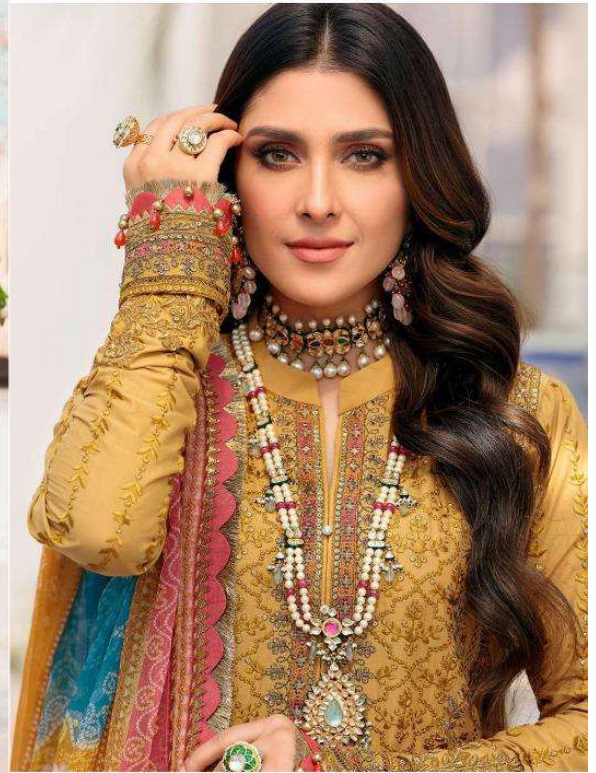

Serene

FABRIKASI SERI

A BRAND BY MEGHA EXPORT

Noor Vol-3

*Serene*  
Pakistani Suits  
A BRAND BY **ME MEGHA EXPORT**

D.NO.42001

TOP - LAWN COTTON HEAVY EMBROIDRED

BOTTOM - SEMI LAWN

DUPATTA - HEAVY CHIFFON DIGITAL PRINTED

*Serene*  
Pakistani Suits

D.NO.42005

A BRAND BY **ME** MEGHA EXPORT

TOP - LAWN COTTON HEAVY EMBROIDRED

BOTTOM - SEMI LAWN

DUPATTA - HEAVY CHIFFON DIGITAL PRINTED

*Serene*  
Pakistani Suits

D.NO.42002

A BRAND BY **ME** MEGHA EXPORT

TOP - LAWN COTTON HEAVY EMBROIDRED

BOTTOM - SEMI LAWN

DUPATTA - HEAVY CHIFFON DIGITAL PRINTED

*Serene*  
Pakistani Suits

D.NO.42006

A BRAND BY **ME** MEGHA EXPORT

TOP - LAWN COTTON HEAVY EMBROIDRED

BOTTOM - SEMI LAWN

DUPATTA - HEAVY CHIFFON DIGITAL PRINTED

*Serene*  
Pakistani Suits

D.NO.42004

A BRAND BY **ME** MEGHA EXPORT

TOP - LAWN COTTON HEAVY EMBROIDRED

BOTTOM - SEMI LAWN