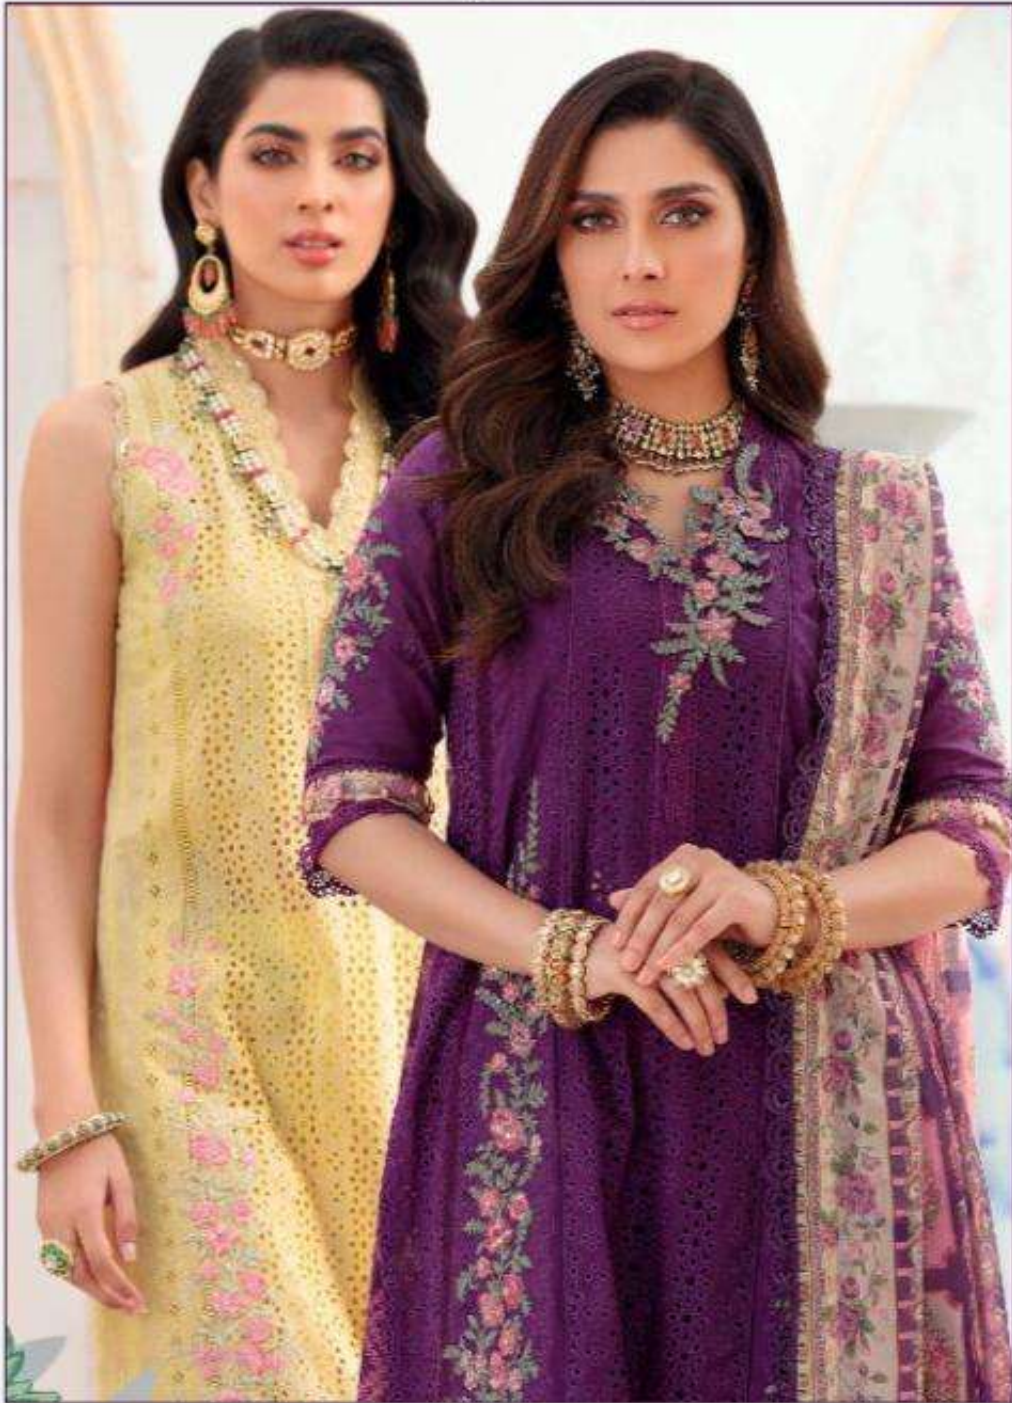

Serene

FABRIQUE SUISE

A BRAND BY MEGHA EXPORT

Noor Vol-3

*Serene*  
Pakistani Suits  
A BRAND BY **ME** MEGHA EXPORT

D.NO.42001

TOP - LAWN COTTON HEAVY EMBROIDRED

BOTTOM - SEMI LAWN

DUPATTA - HEAVY CHIFFON DIGITAL PRINTED

*Serene*  
Pakistani Suits

D.NO.42005

A BRAND BY **ME** MEGHA EXPORT

TOP - LAWN COTTON HEAVY EMBROIDRED

BOTTOM - SEMI LAWN

DUPATTA - HEAVY CHIFFON DIGITAL PRINTED

*Serene*  
Pakistani Suits

D.NO.42002

A BRAND BY **ME** MEGHA EXPORT

TOP - LAWN COTTON HEAVY EMBROIDRED

BOTTOM - SEMI LAWN

DUPATTA - HEAVY CHIFFON DIGITAL PRINTED

*Serene*  
Pakistani Suits

D.NO.42006

A BRAND BY **ME** MEGHA EXPORT

TOP - LAWN COTTON HEAVY EMBROIDRED

BOTTOM - SEMI LAWN

DUPATTA - HEAVY CHIFFON DIGITAL PRINTED

*Serene*  
Pakistani Suit

D.NO.42004

A BRAND BY **ME** MEGHA EXPORT

TOP - LAWN COTTON HEAVY EMBROIDRED

BOTTOM - SEMI LAWN