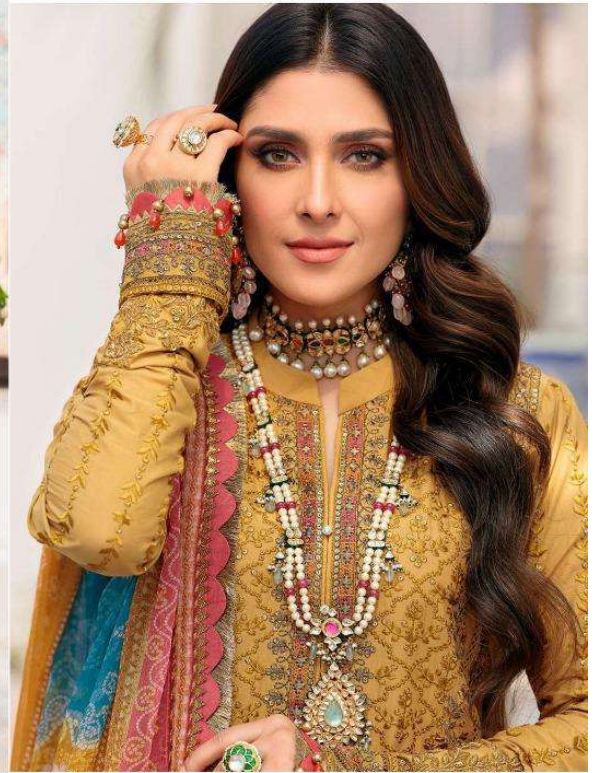

Serene

FABRIQUE SUISE

A BRAND BY MEGHA EXPORT

Noor Vol-3

*Serene*  
Pakistani Suits  
A BRAND BY **ME** MEGHA EXPORT

D.NO.42001

TOP - LAWN COTTON HEAVY EMBROIDRED

BOTTOM - SEMI LAWN

DUPATTA - HEAVY CHIFFON DIGITAL PRINTED

*Serene*  
Pakistani Suits

D.NO.42005

A BRAND BY **ME** MEGHA EXPORT

TOP - LAWN COTTON HEAVY EMBROIDRED

BOTTOM - SEMI LAWN

DUPATTA - HEAVY CHIFFON DIGITAL PRINTED

*Serene*  
Pakistani Suits

D.NO.42002

A BRAND BY **ME** MEGHA EXPORT

TOP - LAWN COTTON HEAVY EMBROIDRED

BOTTOM - SEMI LAWN

DUPATTA - HEAVY CHIFFON DIGITAL PRINTED

*Serene*  
Pakistani Suits

D.NO.42006

A BRAND BY **ME** MEGHA EXPORT

TOP - LAWN COTTON HEAVY EMBROIDRED

BOTTOM - SEMI LAWN

DUPATTA - HEAVY CHIFFON DIGITAL PRINTED

*Serene*  
Pakistani Suit

D.NO.42004

A BRAND BY **ME** MEGHA EXPORT

TOP - LAWN COTTON HEAVY EMBROIDRED

BOTTOM - SEMI LAWN