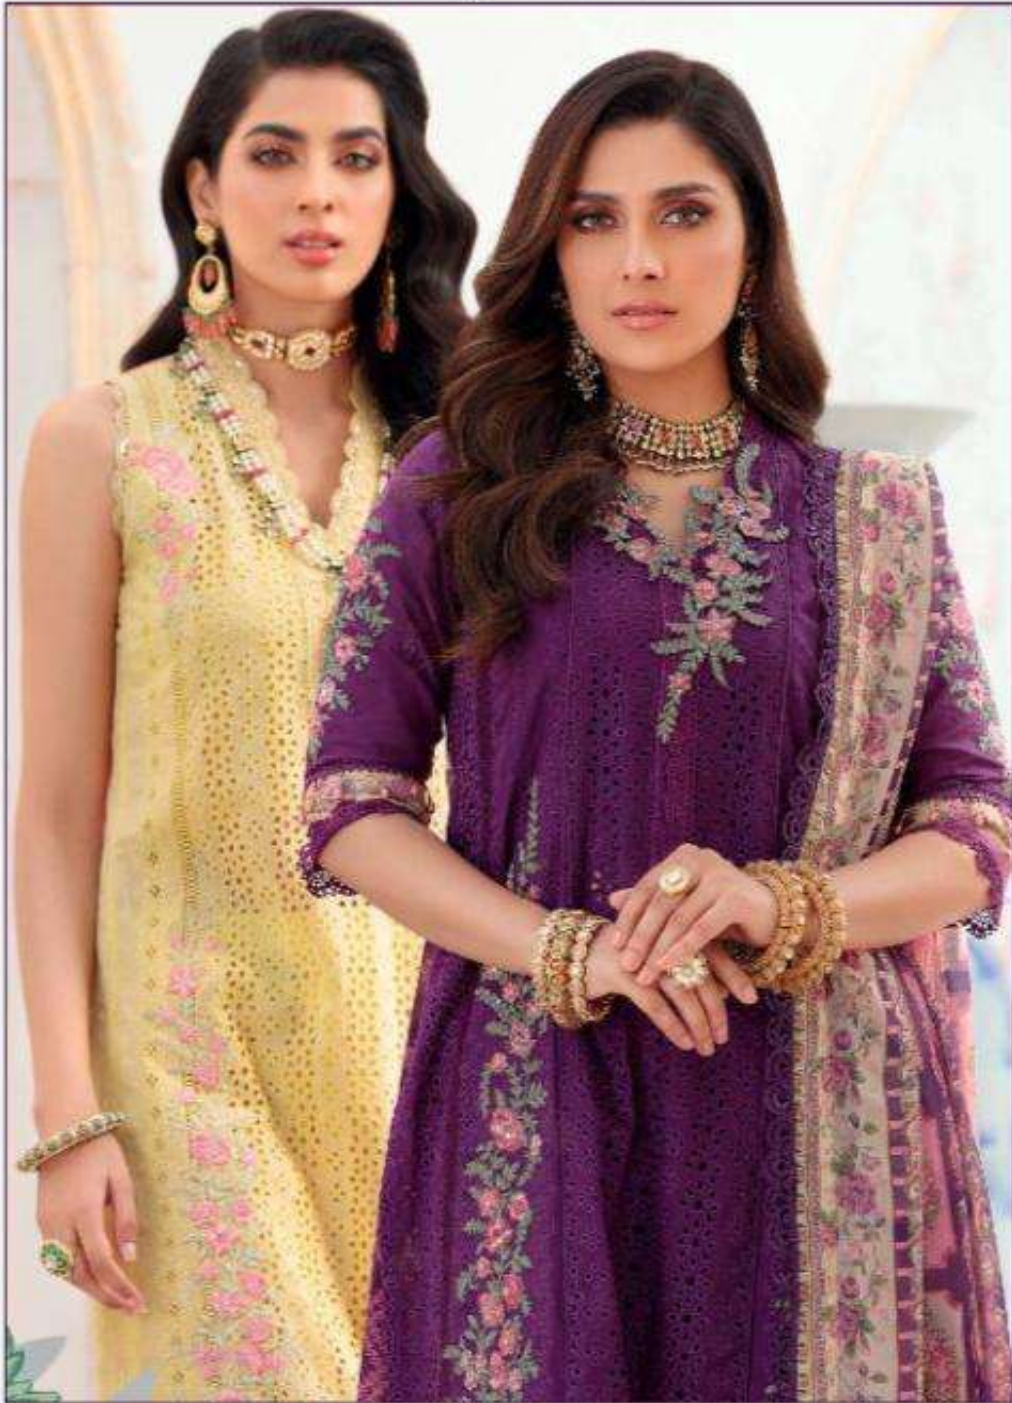

Serene

FABRIKASI SERI

A BRAND BY MEGHA EXPORT

Noor Vol-3

*Serene*  
Pakistani Suits  
A BRAND BY **ME MEGHA EXPORT**

D.NO.42001

TOP - LAWN COTTON HEAVY EMBROIDRED

BOTTOM - SEMI LAWN

DUPATTA - HEAVY CHIFFON DIGITAL PRINTED

*Serene*  
Pakistani Suits

D.NO.42005

A BRAND BY **ME** MEGHA EXPORT

TOP - LAWN COTTON HEAVY EMBROIDRED

BOTTOM - SEMI LAWN

DUPATTA - HEAVY CHIFFON DIGITAL PRINTED

*Serene*  
Pakistani Suits

D.NO.42002

A BRAND BY **ME** MEGHA EXPORT

TOP - LAWN COTTON HEAVY EMBROIDRED

BOTTOM - SEMI LAWN

DUPATTA - HEAVY CHIFFON DIGITAL PRINTED

*Serene*  
Pakistani Suits

D.NO.42006

A BRAND BY **ME** MEGHA EXPORT

TOP - LAWN COTTON HEAVY EMBROIDRED

BOTTOM - SEMI LAWN

DUPATTA - HEAVY CHIFFON DIGITAL PRINTED

*Serene*  
Pakistani Suits

D.NO.42004

A BRAND BY **ME** MEGHA EXPORT

TOP - LAWN COTTON HEAVY EMBROIDRED

BOTTOM - SEMI LAWN