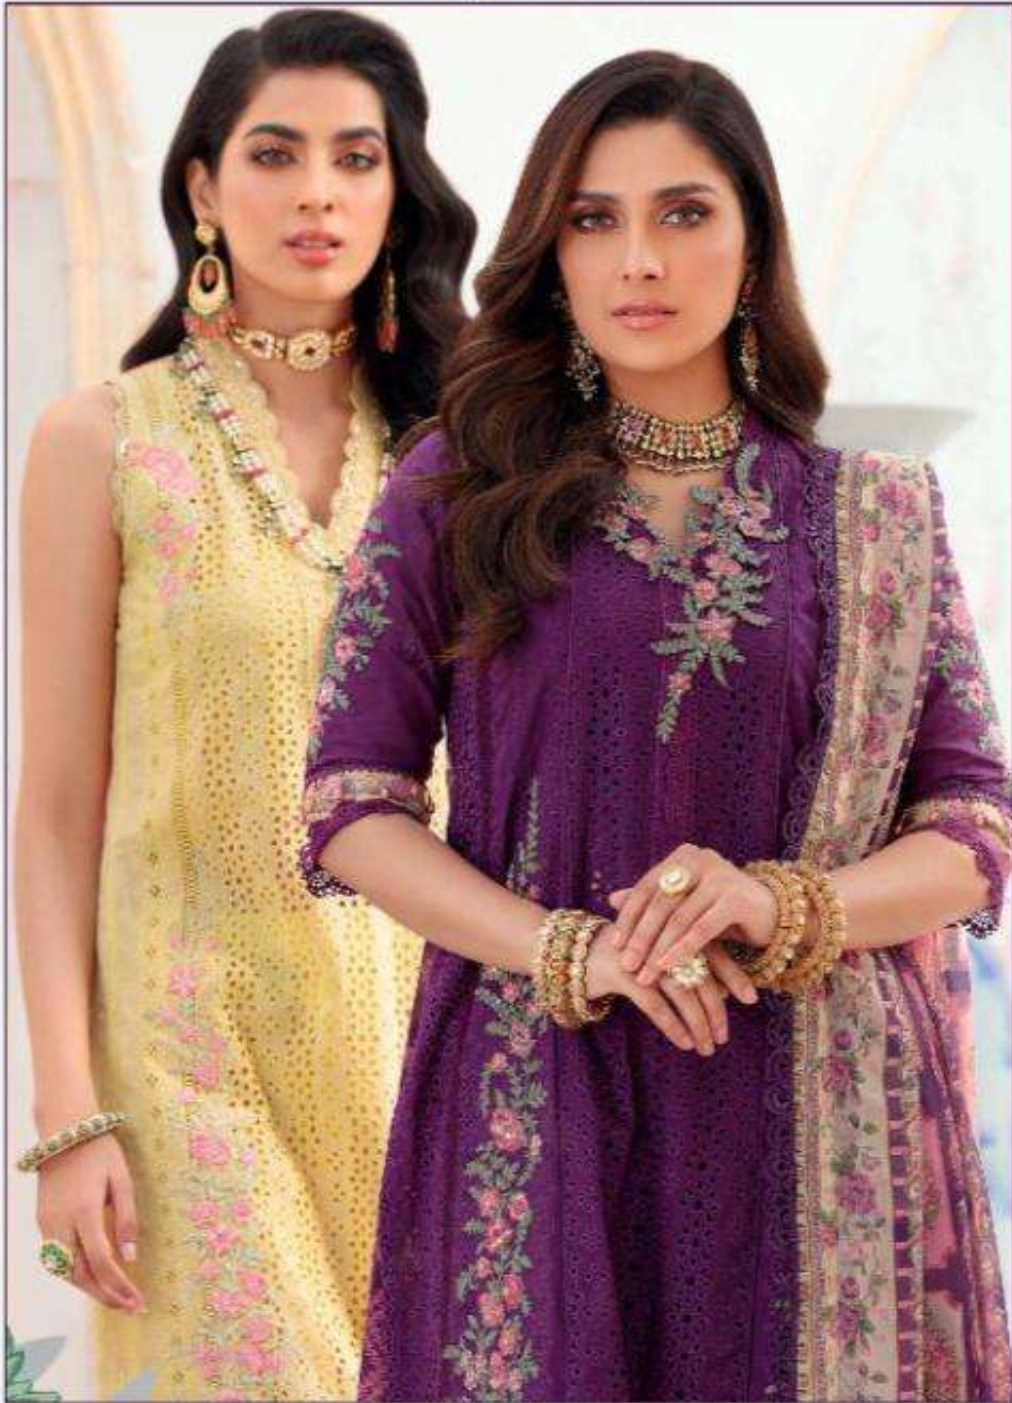

DUPATTA - HEAVY CHIFFON DIGITAL PRINTED

*Serene*  
Pakistani Suits

D.NO.42005

A BRAND BY **ME MEGHA EXPORT**

TOP - LAWN COTTON HEAVY EMBROIDRED

BOTTOM - SEMI LAWN

DUPATTA - HEAVY CHIFFON DIGITAL PRINTED

*Serene*  
Pakistani Suits

TOP - LAWN COTTON HEAVY EMBROIDRED

BOTTOM - SEMI LAWN

DUPATTA - HEAVY CHIFFON DIGITAL PRINTED

*Serena*  
Pakistani Suits

D.NO.42004

A BRAND BY **ME** MEGHA EXPORT

TOP - LAWN COTTON HEAVY EMBROIDRED

BOTTOM - SEMI LAWN

DUPATTA - HEAVY CHIFFON DIGITAL PRINTED

Serene

FABRIQUE SUISE

A BRAND BY MEGHA EXPORT

Noor Vol-3

*Serene*  
Pakistani Suit

D.NO.42003

A BRAND BY **ME** MEGHA EXPORT