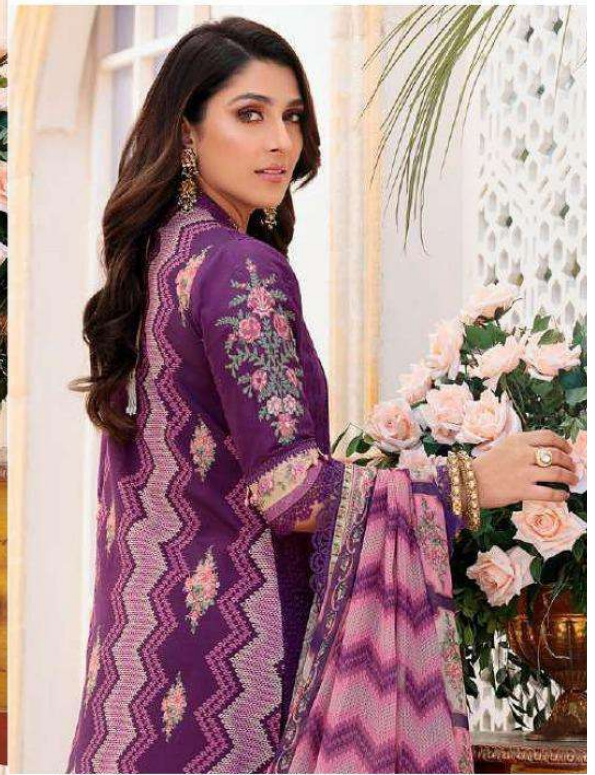

DUPATTA - HEAVY CHIFFON DIGITAL PRINTED

Serene

FABRIQUE SUISE

A BRAND BY MEGHA EXPORT

Noor Vol-3

*Serene*  
Pakistani Suit

D.NO.42003

A BRAND BY **ME** MEGHA EXPORT