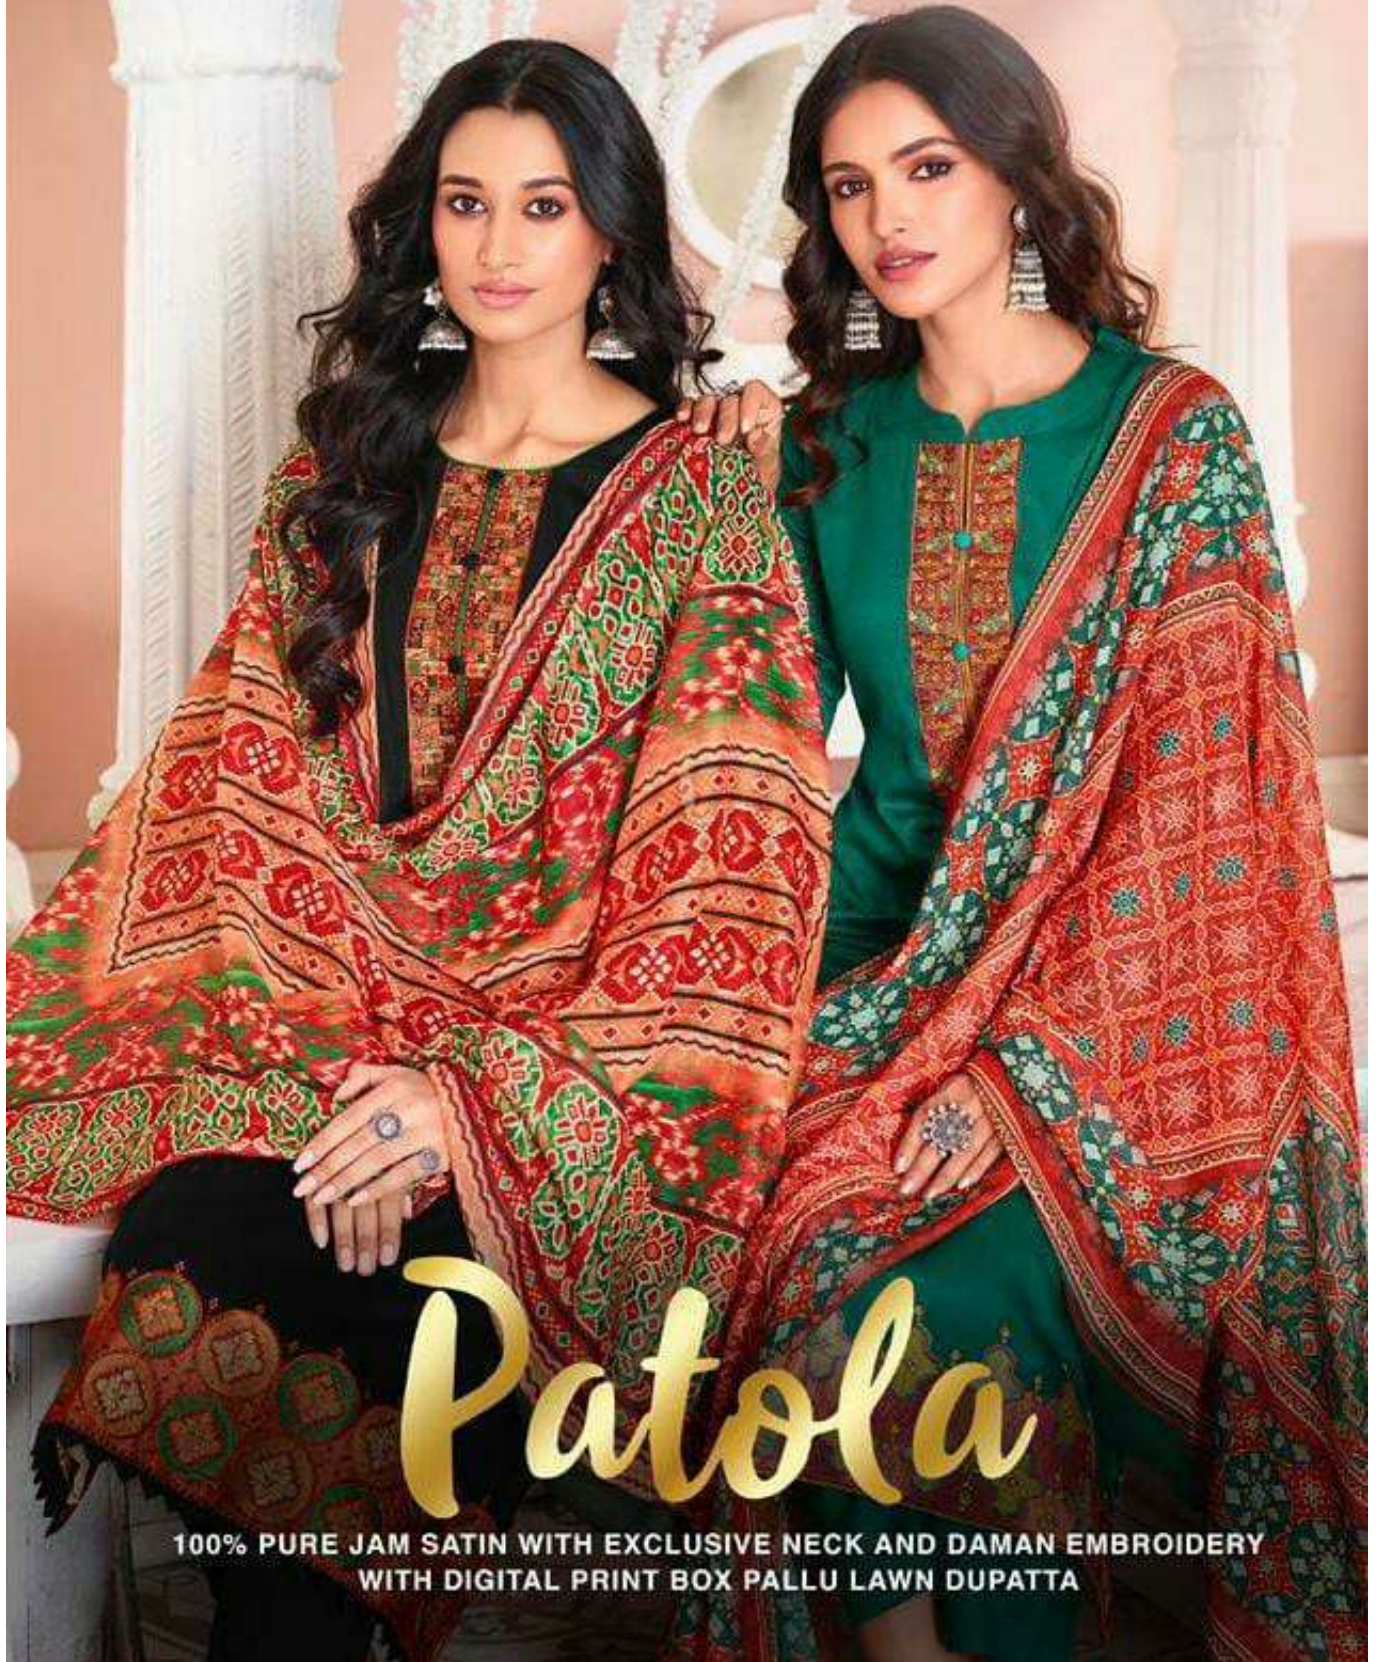

ممتاز آرٹس

MUMTAZ ARTS®

Rangon ki Rang

Patola

100% PURE JAM SATIN WITH EXCLUSIVE NECK AND DAMAN EMBROIDERY
WITH DIGITAL PRINT BOX PALLU LAWN DUPATTA

ممتاز آرٹس

MUMTAZ ARTS®

Rangon ki Rang

Patola

100% PURE JAM SATIN WITH EXCLUSIVE NECK AND DAMAN EMBROIDERY
WITH DIGITAL PRINT BOX PALLU LAWN DUPATTA

MUMTAZ ARTS
Original Design

PATOLA
12010

ممتاز آرٹس
MUMTAZ ARTS
Royal Art

♦ PATOLA ♦
12001

ممتاز آرٹس
MUMTAZ ARTS®
Pigeon in Logo