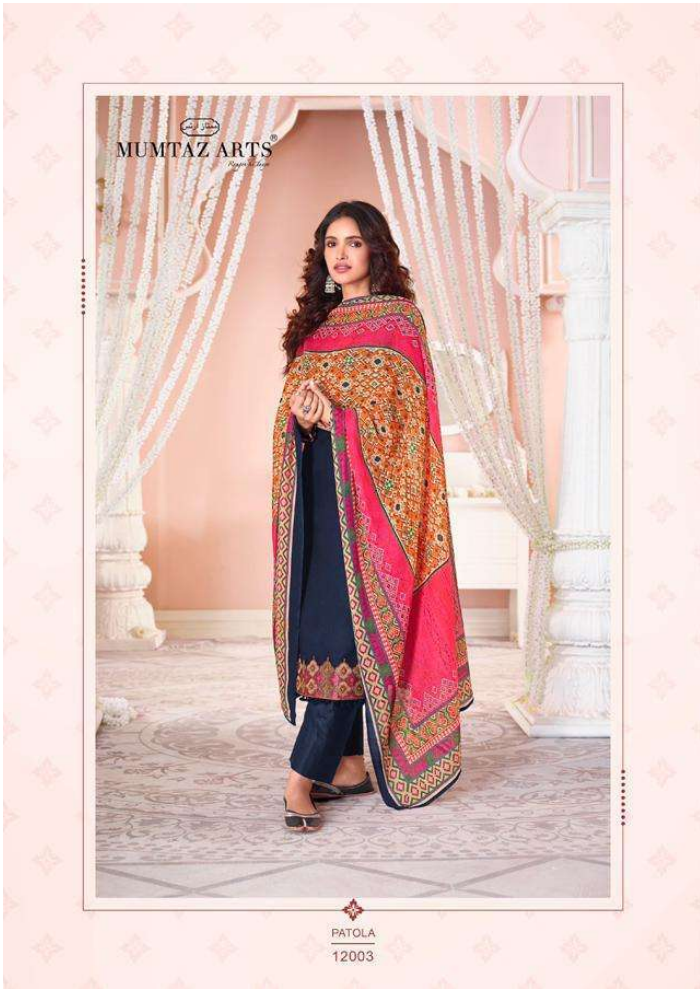

Patola

100% PURE JAM SATIN WITH EXCLUSIVE NECK AND DAMAN EMBROIDERY
WITH DIGITAL PRINT BOX PALLU LAWN DUPATTA

MUMTAZ ARTS
Original Design

PATOLA
12010

ممتاز آرٹس
MUMTAZ ARTS
Royal Art

♦ PATOLA ♦
12001

ممتاز آرٹس
MUMTAZ ARTS®
Pigeon in Logo