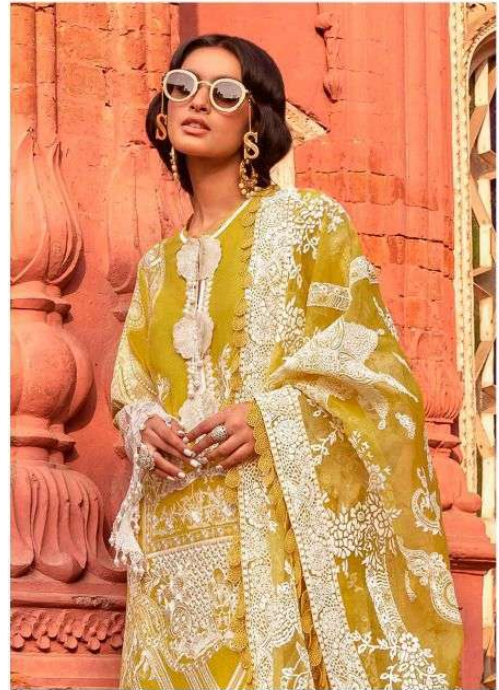

# SANA SAFINAZ

LAWN

DS

992

S

**DEEPSY**  
suits

PRESENTING TO YOU OUR NEW CATALOGUE

# SANA SAFINAZ

LAWN

| DESIGN NO | DESCRIPTION  | RATE |
|-----------|--|------|
| 991       | TOP : PURE COTTON WITH EMBROIDERY<br>BOTTOM : COTTON<br>DUPATTA : PURE COTTON MAL MAL PRINT          | 999  |
| 992       | TOP : PURE COTTON PRINT WITH EMBROIDERY<br>BOTTOM : COTTON<br>DUPATTA : ORGENZA WITH HAND BLOCKPRINT | 999  |
| 993       | TOP : PURE COTTON WITH EMBROIDERY<br>BOTTOM : COTTON<br>DUPATTA : PURE COTTON MAL MAL PRINT          | 999  |
| 994       | TOP : PURE COTTON PRINT WITH EMBROIDERY<br>BOTTOM : COTTON<br>DUPATTA : ORGENZA WITH HAND BLOCKPRINT | 999  |