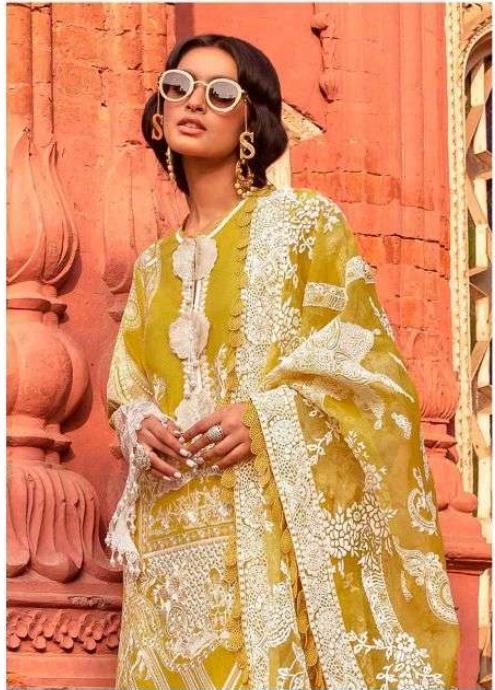

SANA SAFINAZ
LAWN

SANA SAFINAZ
LAWN

DS

992

S

DEEPSY
suits

PRESENTING TO YOU OUR NEW CATALOGUE

SANA SAFINAZ

LAWN

DESIGN NO	DESCRIPTION	RATE
991	TOP : PURE COTTON WITH EMBROIDERY BOTTOM : COTTON DUPATTA : PURE COTTON MAL MAL PRINT	999
992	TOP : PURE COTTON PRINT WITH EMBROIDERY BOTTOM : COTTON DUPATTA : ORGENZA WITH HAND BLOCKPRINT	999
993	TOP : PURE COTTON WITH EMBROIDERY BOTTOM : COTTON DUPATTA : PURE COTTON MAL MAL PRINT	999
994	TOP : PURE COTTON PRINT WITH EMBROIDERY BOTTOM : COTTON DUPATTA : ORGENZA WITH HAND BLOCKPRINT	999