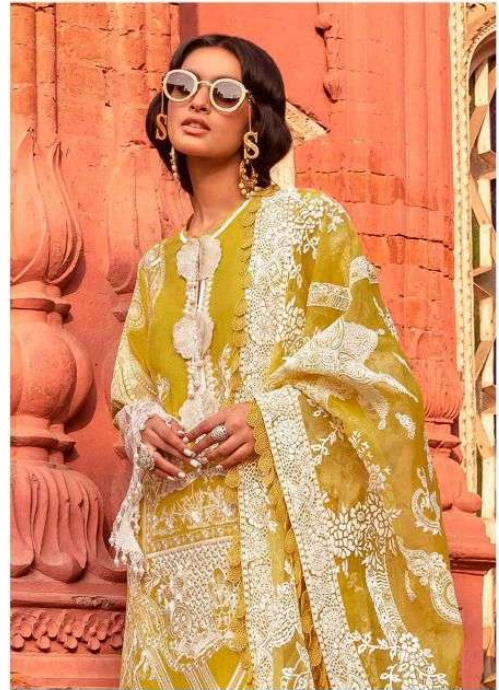

# SANA SAFINAZ

LAWN

DS

992

S

**DEEPSY**  
suits

PRESENTING TO YOU OUR NEW CATALOGUE

# SANA SAFINAZ

LAWN

DESIGN NO	DESCRIPTION	RATE
991	TOP : PURE COTTON WITH EMBROIDERY BOTTOM : COTTON DUPATTA : PURE COTTON MAL MAL PRINT	999
992	TOP : PURE COTTON PRINT WITH EMBROIDERY BOTTOM : COTTON DUPATTA : ORGENZA WITH HAND BLOCKPRINT	999
993	TOP : PURE COTTON WITH EMBROIDERY BOTTOM : COTTON DUPATTA : PURE COTTON MAL MAL PRINT	999
994	TOP : PURE COTTON PRINT WITH EMBROIDERY BOTTOM : COTTON DUPATTA : ORGENZA WITH HAND BLOCKPRINT	999