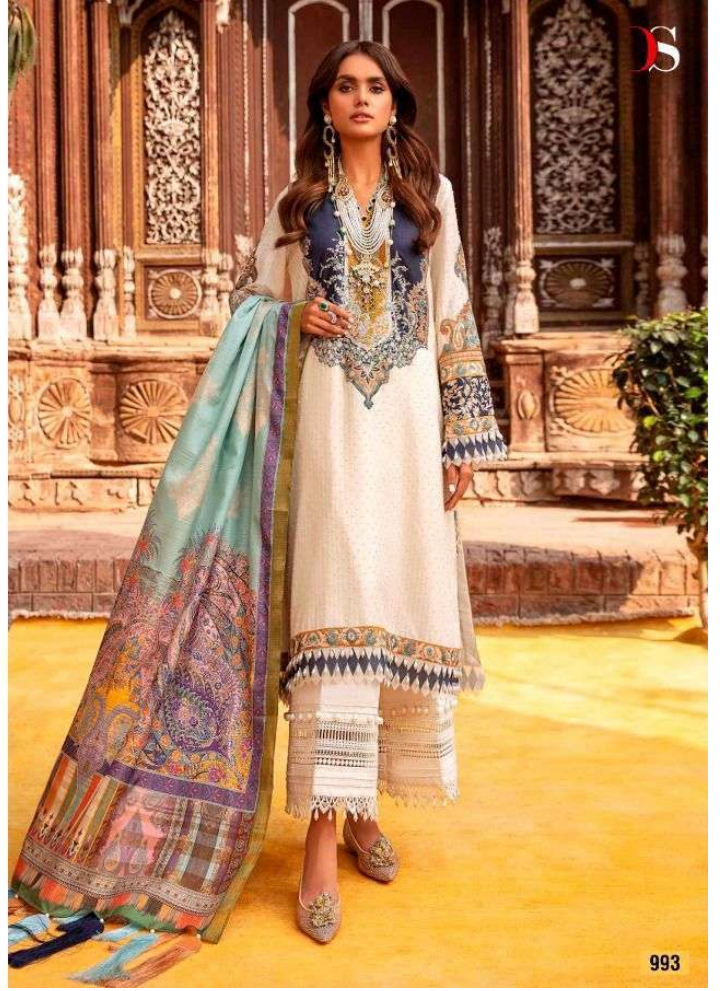

SANA SAFINAZ
LAWN

SANA SAFINAZ
LAWN

DS

992

S

DEEPSY
suits

PRESENTING TO YOU OUR NEW CATALOGUE

SANA SAFINAZ

LAWN

DESIGN NO	DESCRIPTION	RATE
991	TOP : PURE COTTON WITH EMBROIDERY BOTTOM : COTTON DUPATTA : PURE COTTON MAL MAL PRINT	999
992	TOP : PURE COTTON PRINT WITH EMBROIDERY BOTTOM : COTTON DUPATTA : ORGENZA WITH HAND BLOCKPRINT	999
993	TOP : PURE COTTON WITH EMBROIDERY BOTTOM : COTTON DUPATTA : PURE COTTON MAL MAL PRINT	999
994	TOP : PURE COTTON PRINT WITH EMBROIDERY BOTTOM : COTTON DUPATTA : ORGENZA WITH HAND BLOCKPRINT	999