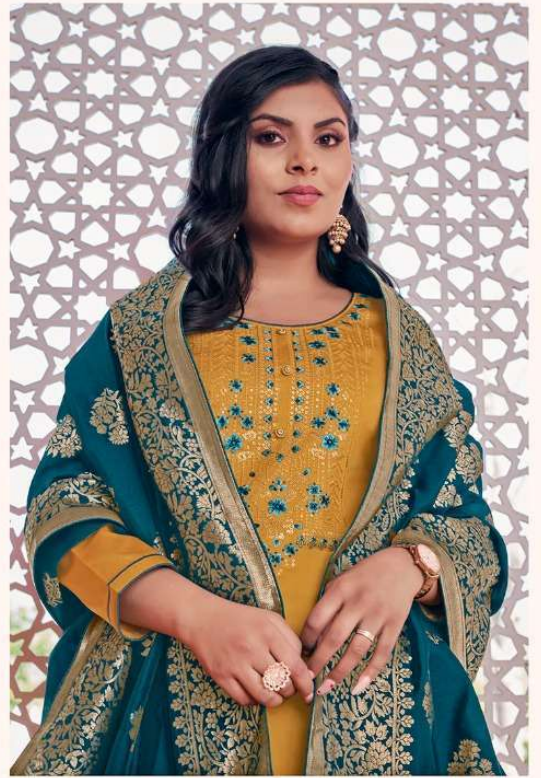

SUHANI

VOL-02

KALARANG

BEAUTIFUL SHADIS

SHADES OF BEAUTY

3661

A vertical panel with a brown background and a white archway. It contains the brand name 'KALARANG' and the product number '3663'. Below this, there is a short description in all caps: 'CLASSIC STYLES WITH LUXURIOUS SOFT FABRICS ARE HIGHLIGHTED BY REFINED AND FEMININE DETAILS'.

**K**  
KALARANG

3663

CLASSIC STYLES WITH LUXURIOUS  
SOFT FABRICS ARE HIGHLIGHTED BY REFINED  
AND FEMININE DETAILS

KALARANG

3662

FASHION FRENZY

FABULOUS AT EVERY AGE

3664