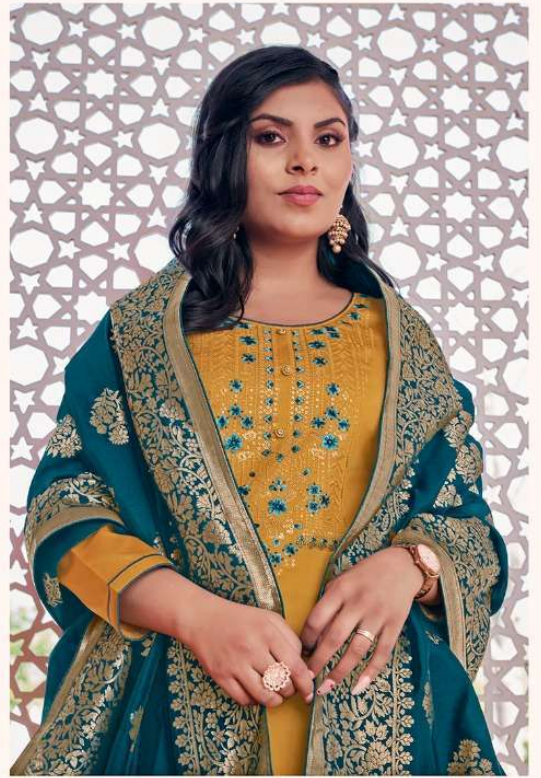

SUHANI

VOL-02

KALARANG

BEAUTIFUL SHADIS

SHADES OF BEAUTY

3661

A vertical panel with a brown background and a white archway. It contains the brand name 'KALARANG' and the product number '3663'. Below this, there is a short description in all caps: 'CLASSIC STYLES WITH LUXURIOUS SOFT FABRICS ARE HIGHLIGHTED BY REFINED AND FEMININE DETAILS'.

K
KALARANG

3663

CLASSIC STYLES WITH LUXURIOUS
SOFT FABRICS ARE HIGHLIGHTED BY REFINED
AND FEMININE DETAILS

KALARANG

3662

FASHION FRENZY

FABULOUS AT EVERY AGE

3664