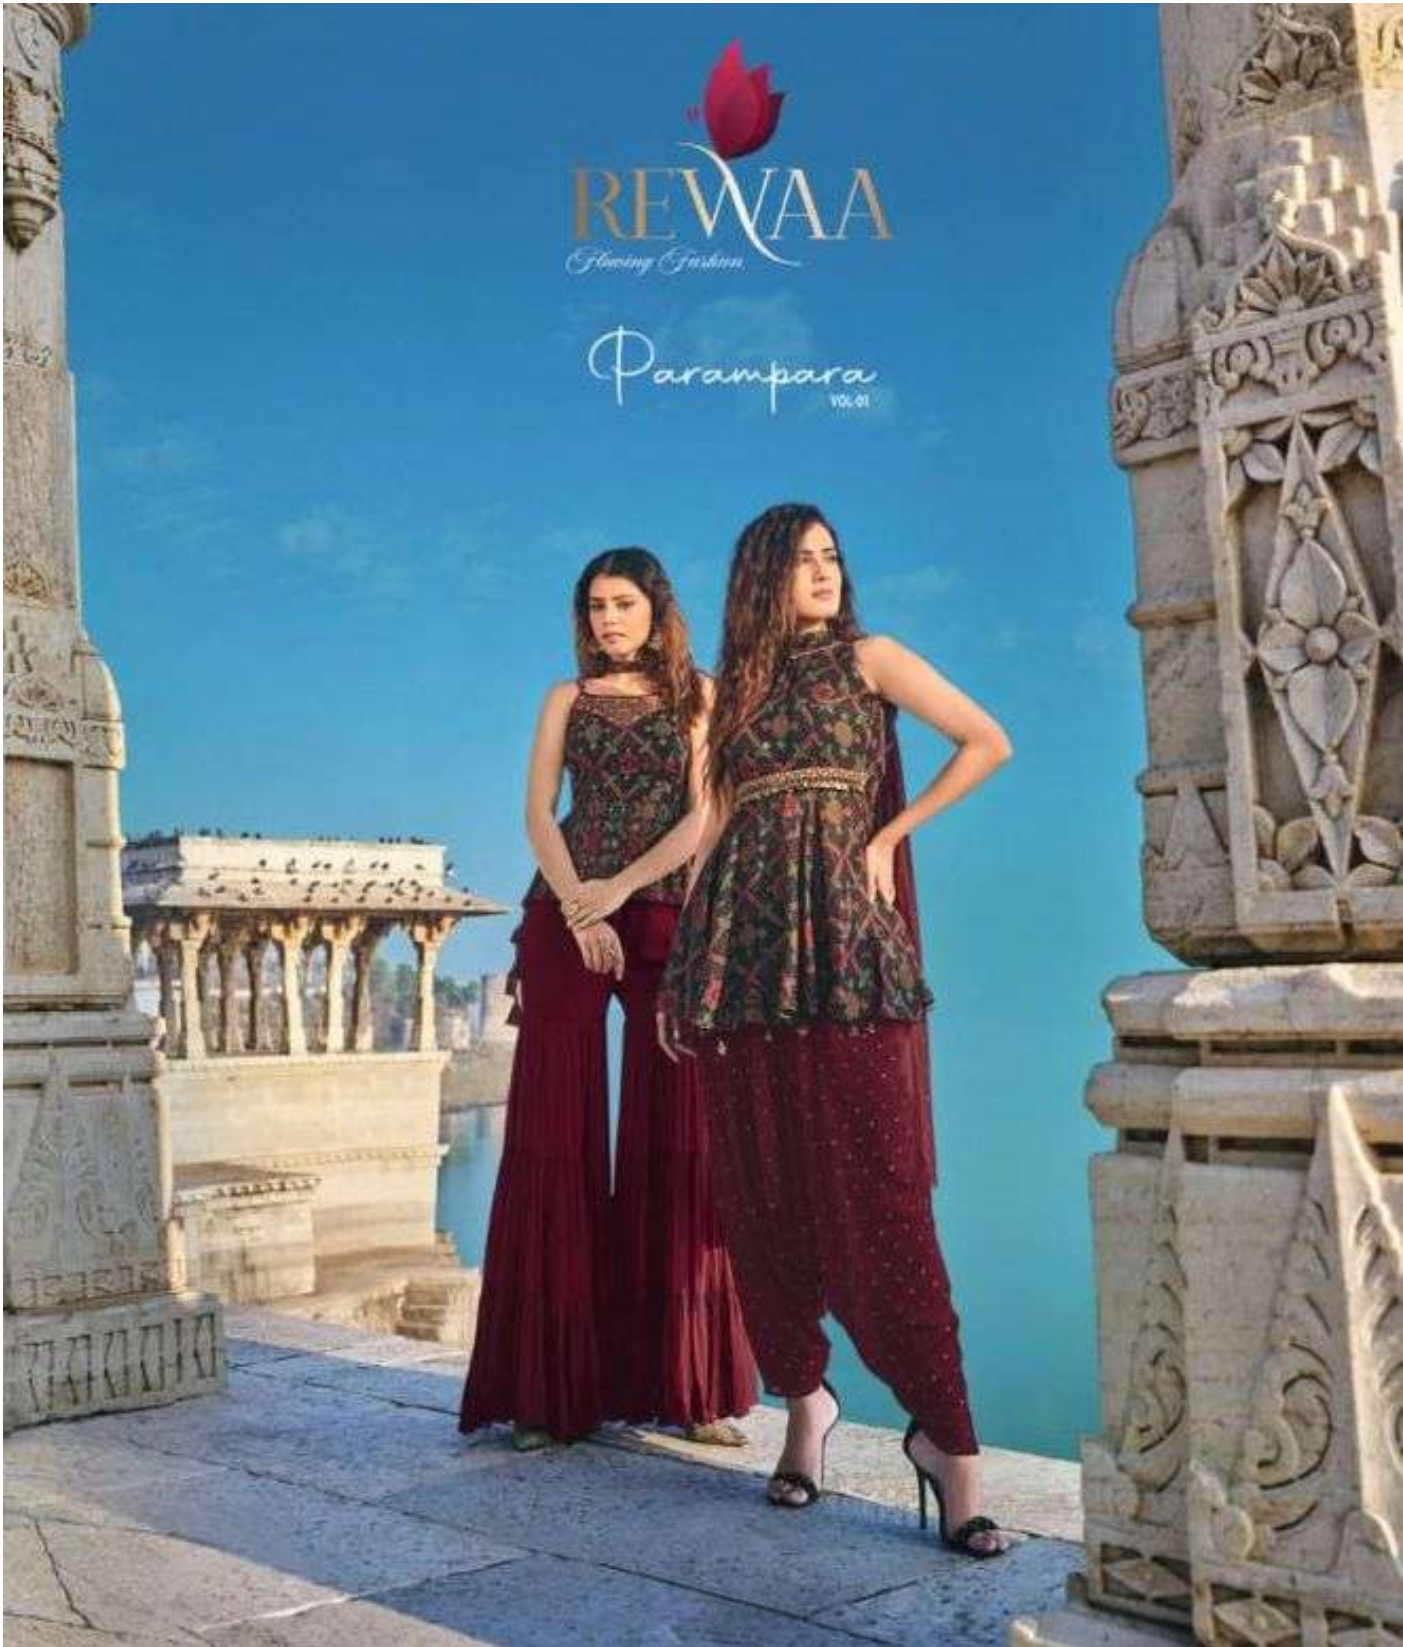

REWAA
Glowing Fashions

Parampara
VOL. 01