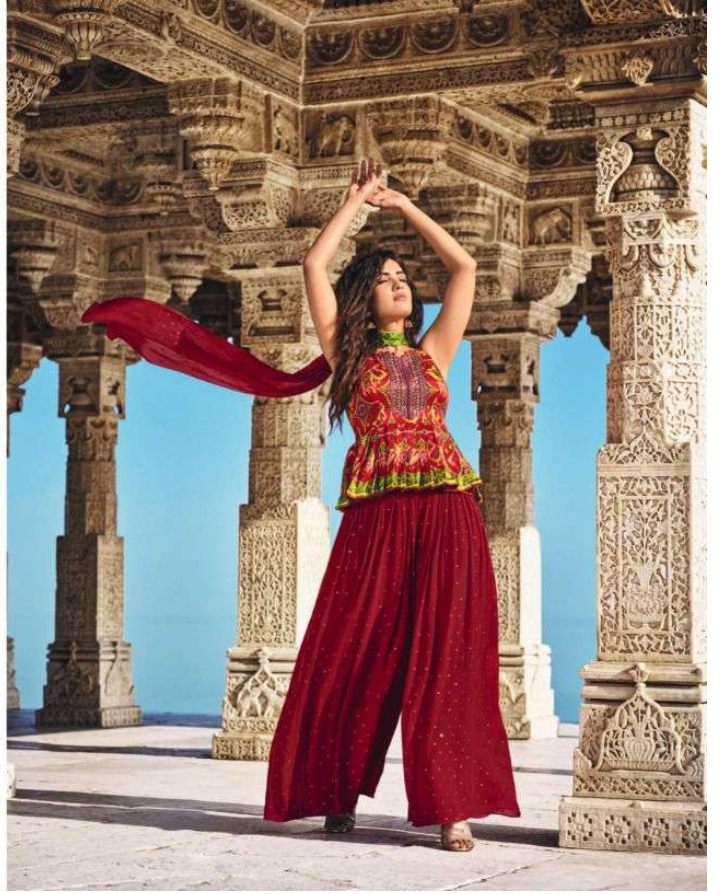

REWAA
By Rishika

RISHIKA