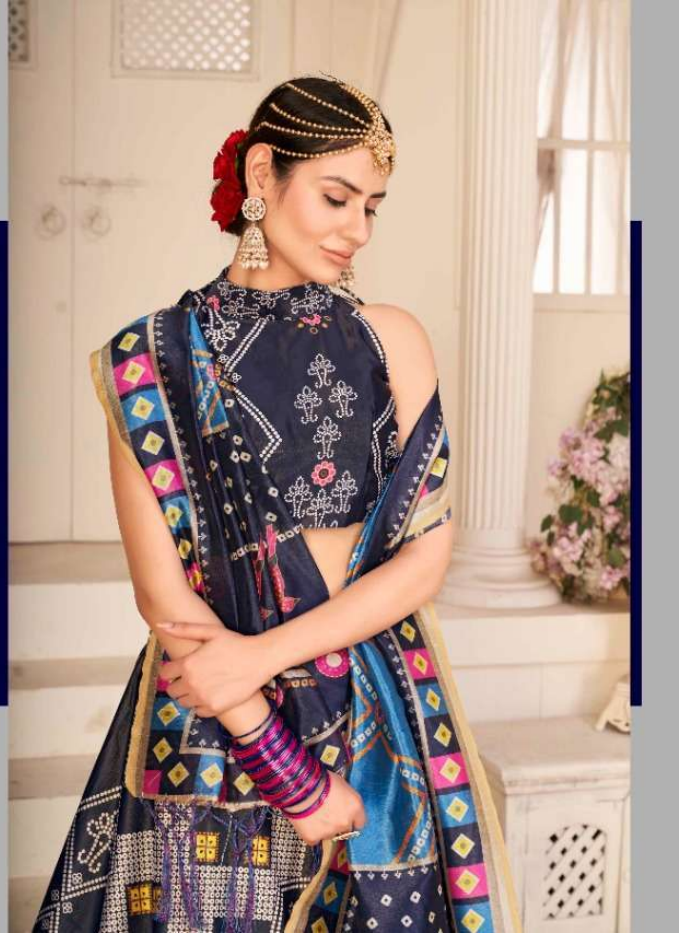

134

131

132

133

134

135

Floral Vol. 3

Design NO. (SKU)	Main Color	Lehenga Fabric	Choli Fabric	Dupatta Fabric	Size (Semi-Stitched)	Lehenga Work	Choli Work	Dupatta Work	Choli Length MTR	Lehenga Length INCH	Dupatta Length MTR	Weight
131	Multi Color	Pure Rera Silk	Pure Rera Silk	Assam Silk	UPTO 42 BUST AND WAIST	Digital Printed Work	Digital Printed Work	Digital Printed Work	1	42 INCH	2.30 MTR	1.5 KG
132	Multi Color	Pure Rera Silk	Pure Rera Silk	Assam Silk	UPTO 42 BUST AND WAIST	Digital Printed Work	Digital Printed Work	Digital Printed Work	1	42 INCH	2.30 MTR	1.5 KG
133	Multi Color	Pure Rera Silk	Pure Rera Silk	Assam Silk	UPTO 42 BUST AND WAIST	Digital Printed Work	Digital Printed Work	Digital Printed Work	1	42 INCH	2.30 MTR	1.5 KG
134	Multi Color	Pure Rera Silk	Pure Rera Silk	Assam Silk	UPTO 42 BUST AND WAIST	Digital Printed Work	Digital Printed Work	Digital Printed Work	1	42 INCH	2.30 MTR	1.5 KG
135	Multi Color	Pure Rera Silk	Pure Rera Silk	Assam Silk	UPTO 42 BUST AND WAIST	Digital Printed Work	Digital Printed Work	Digital Printed Work	1	42 INCH	2.30 MTR	1.5 KG