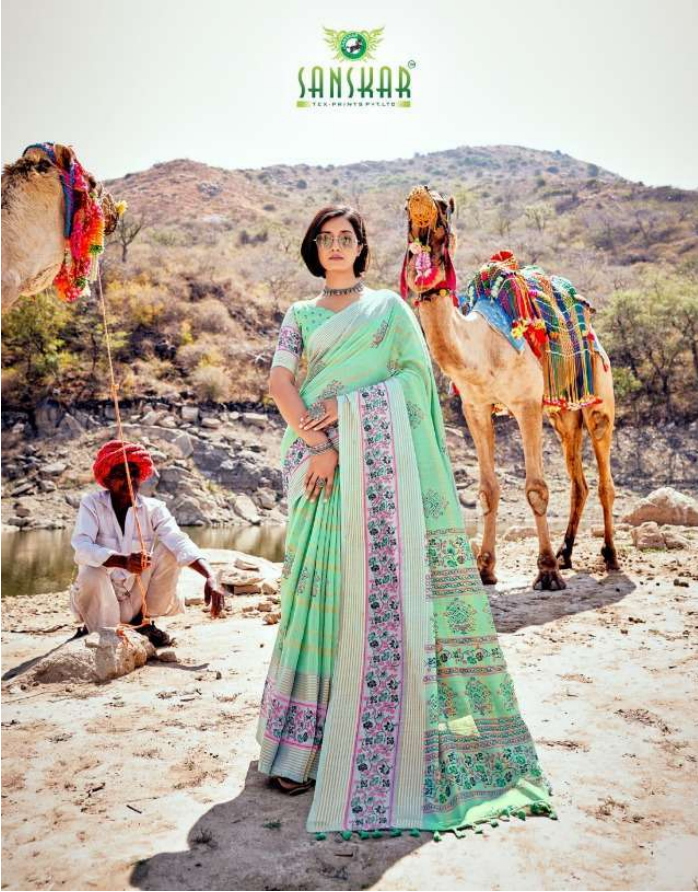

SANSKAR
TEXTILES PRIVATE LIMITED