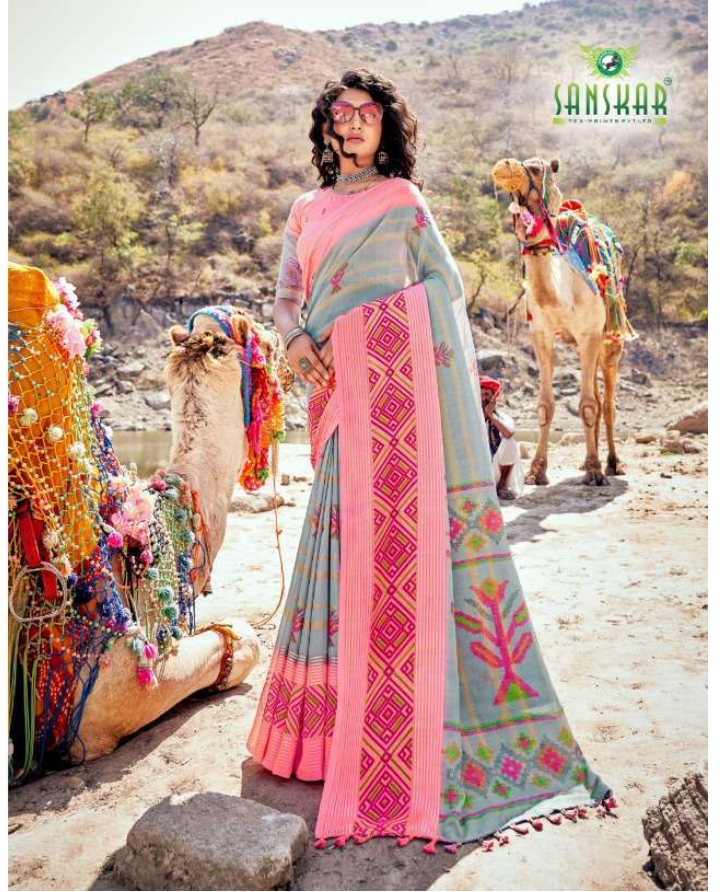

GLARING
|| BE FITTING WITH YOUR CHOICE ||

D N 1003