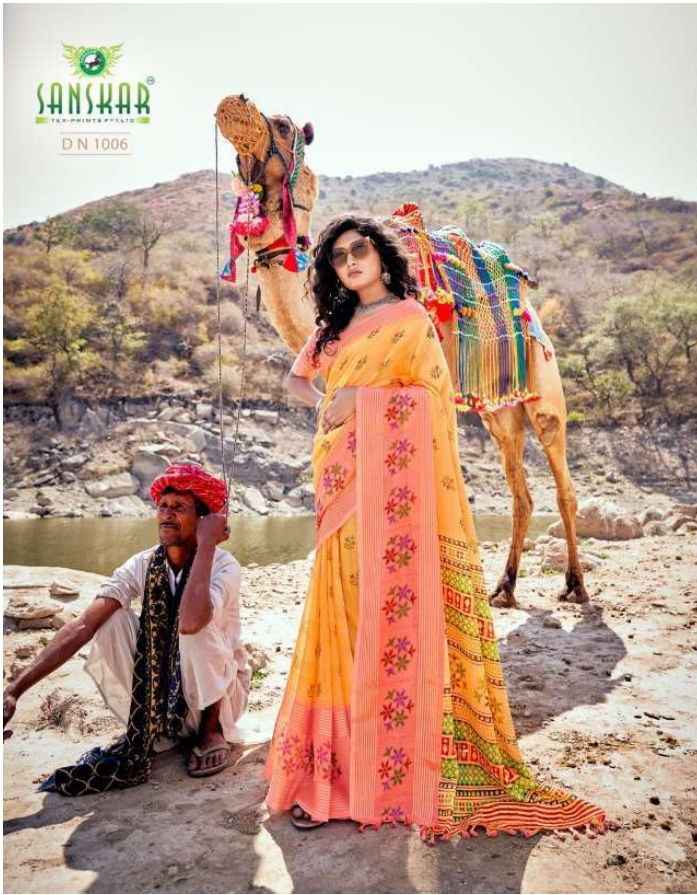

SANSKAR  
DESIGNER WEAR

KAASHI

SANSKAR  
DESIGNER WEAR

KAASHI

**SANSKAR**  
 FASHION PRINTS PRIVATE LTD  
 D N 1008

D N 1001

D N 1002

D N 1003

D N 1004

D N 1005

D N 1006

D N 1007

D N 1008

GLARING  
|| BE FITTING WITH YOUR CHOICE ||

D N 1007

SANSKAR  
SANSKAR BY SLO

|| BE FITTING WITH YOUR CHOICE ||

D N 1001

**SANSKAR**  
FABRICS  
FABULOUS AT EVERY AGE