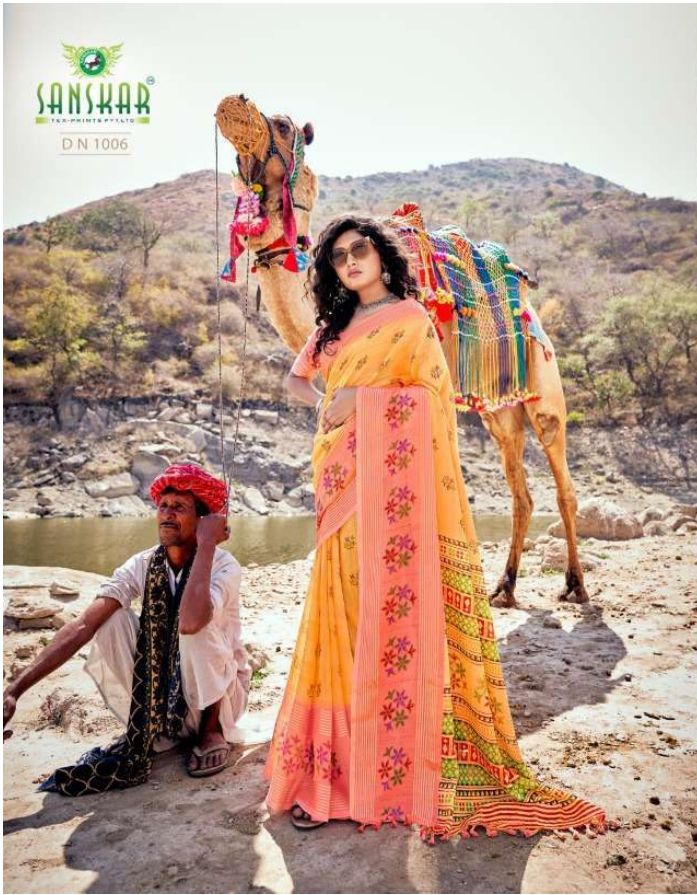

SANSKAR
DESIGNER WEAR

KAASHI

SANSKAR
DESIGNER WEAR

KAASHI

D N 1001

D N 1002

D N 1003

D N 1004

D N 1005

D N 1006

D N 1007

D N 1008

GLARING
|| BE FITTING WITH YOUR CHOICE ||

D N 1007

SANSKAR
SANSKAR BY SLO

D N 1005

DN 1001

SANSKAR
FABRICS
FABULOUS AT EVERY AGE