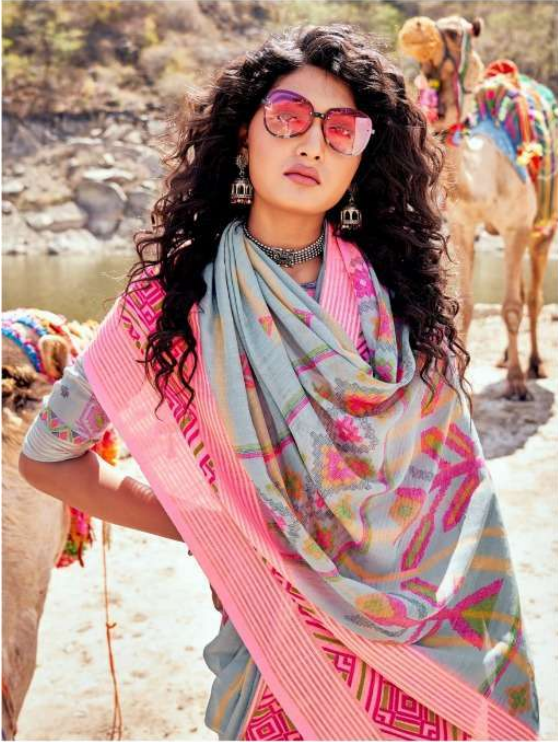

GLARING
|| BE FITTING WITH YOUR CHOICE ||

D N 1003