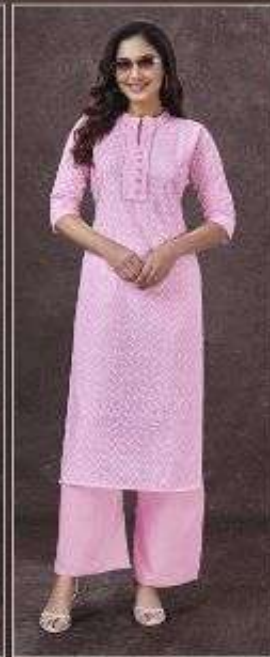

2001

2002

2003

2004

2005

2006

2007

2008