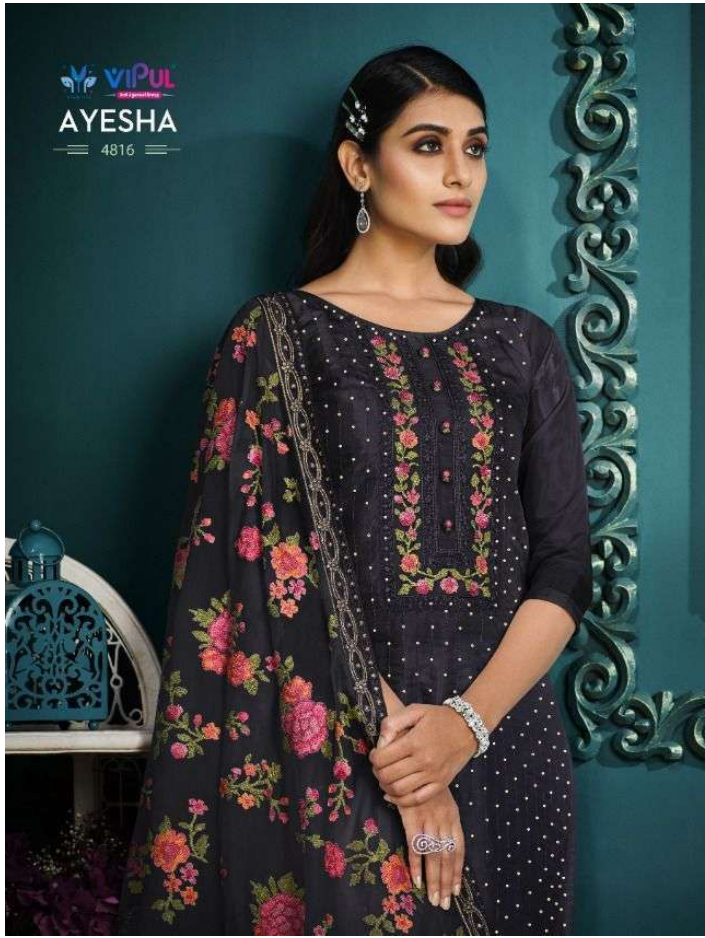

PETI VALUE: 15012.00
AVG. VALUE: 2502.00

viPUL
AYESHA

4815

viPul
AYESHA

— 4816 —

viPul
AYESHA
4816

— 4815 —

viPul
AYESHA