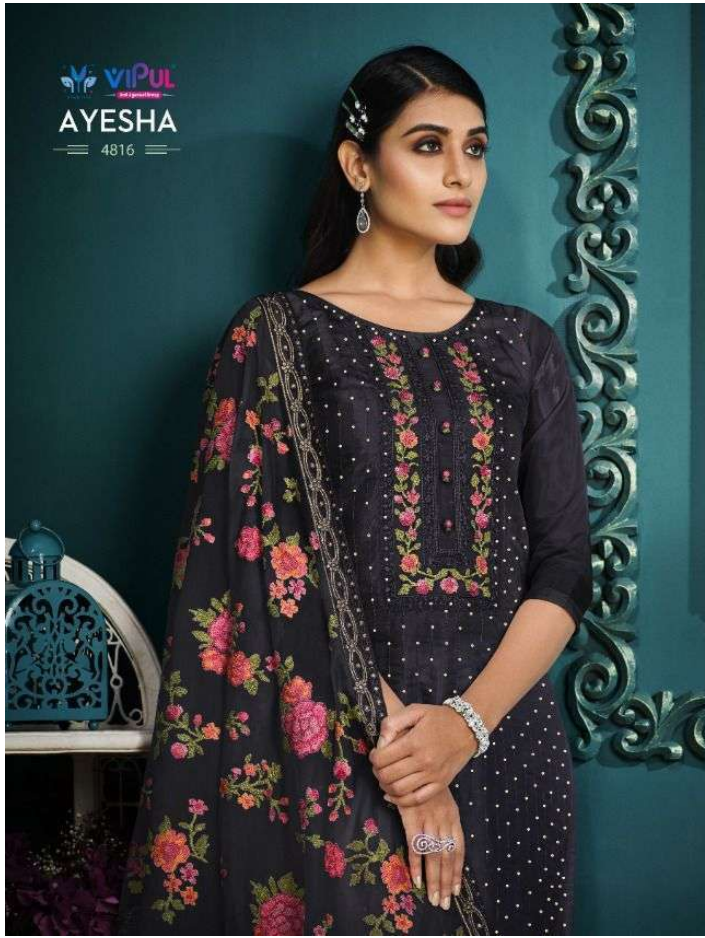

PETI VALUE: 15012.00
AVG. VALUE: 2502.00

viPUL

AYESHA

4815

viPul
AYESHA

4816

viPul
AYESHA
4816

4815