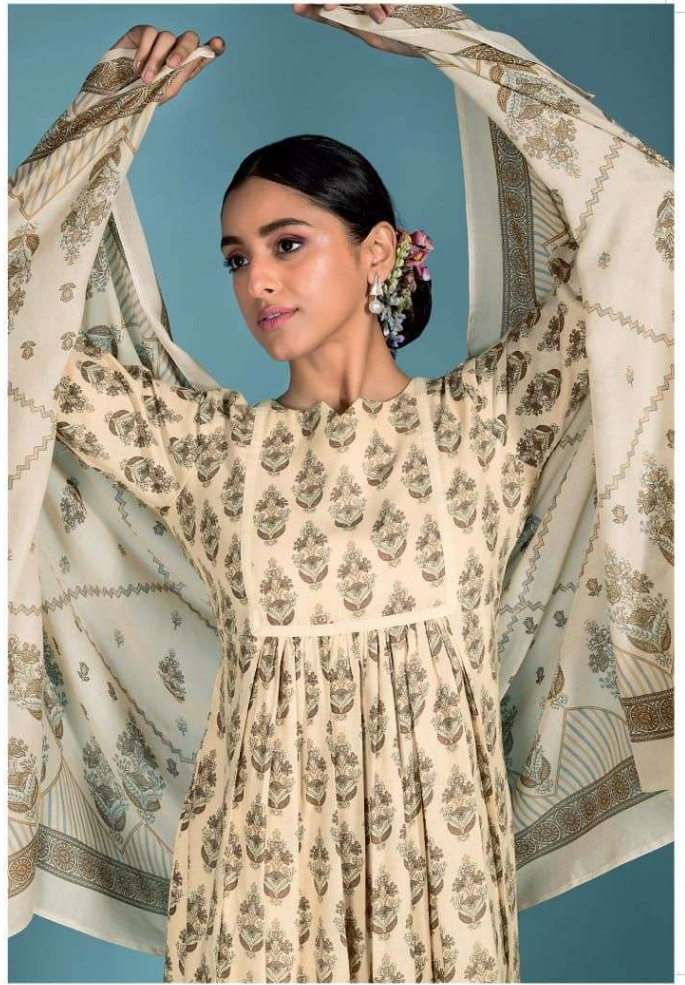

3263 A

3263 B

3264 A

3264 B