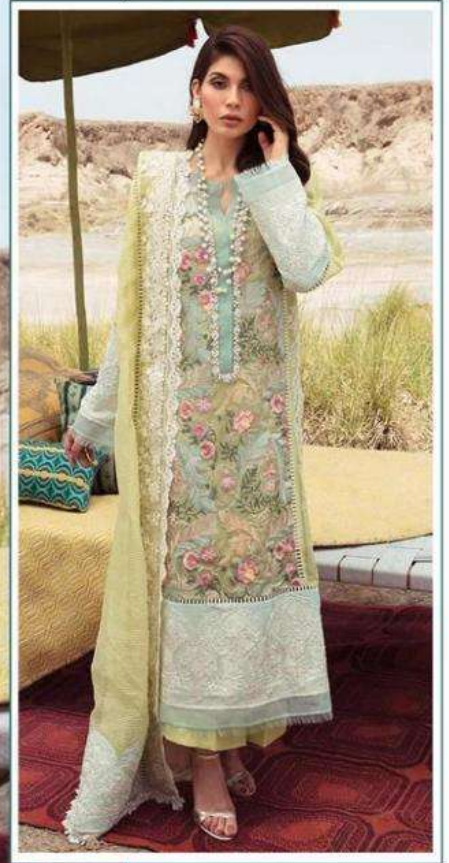

Shree®  
FABS

TOP:- LAWN COTTON  
DUPATTA:- COTA CHEX  
BOTTOM / INNER:- SEMI LAWN

1011

Shree®  
FABS

TOP:- LAWN COTTON  
DUPATTA:- COTA CHEX  
BOTTOM / INNER:- SEMI LAWN

1011