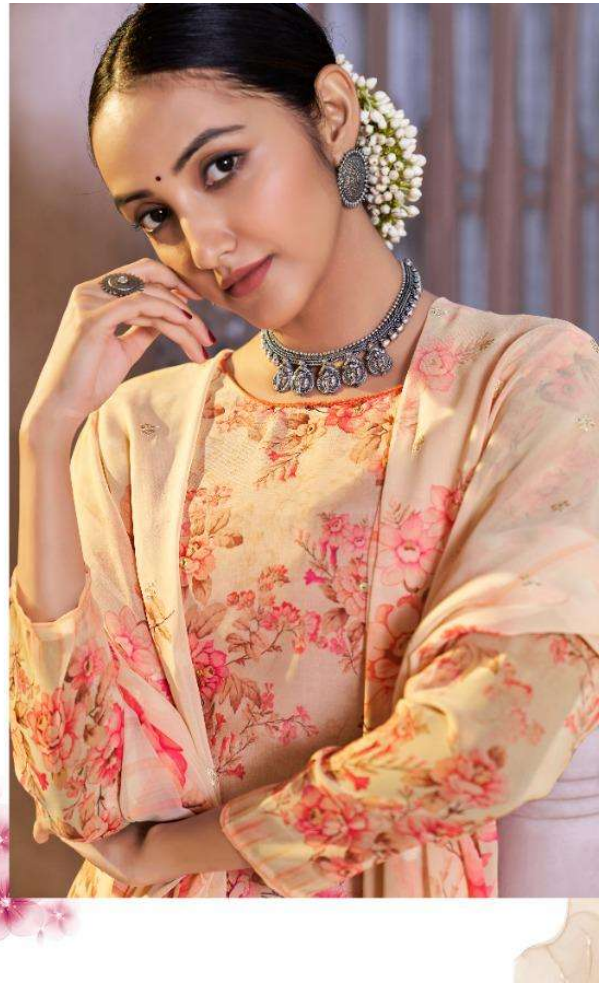

Mayur FABRICS

4902

Mayur FABRICS

4902

Mayur FABRICS

Mayur FABRICS

4903

MOON

Rise

HANSA
PRINTS

VANDANA

TOP	JORGET DIGITAL PRINT WITH WORK
INNER	SANTOON DYED
BOTTOM	SANTOON DYED
DUPPATA	JORGET DIGITAL PRINT WITH WORK