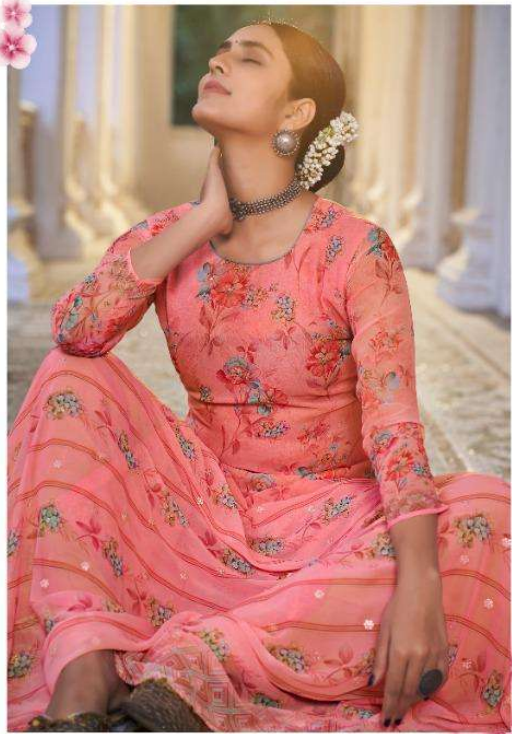

Mayur FABRICS

4902

Mayur FABRICS

4902

Mayur FABRICS

Mayur FABRICS

4903

MOON

Rise

HANSA
PRINTS

VANDANA

TOP	JORGET DIGITAL PRINT WITH WORK
INNER	SANTOON DYED
BOTTOM	SANTOON DYED
DUPPATA	JORGET DIGITAL PRINT WITH WORK