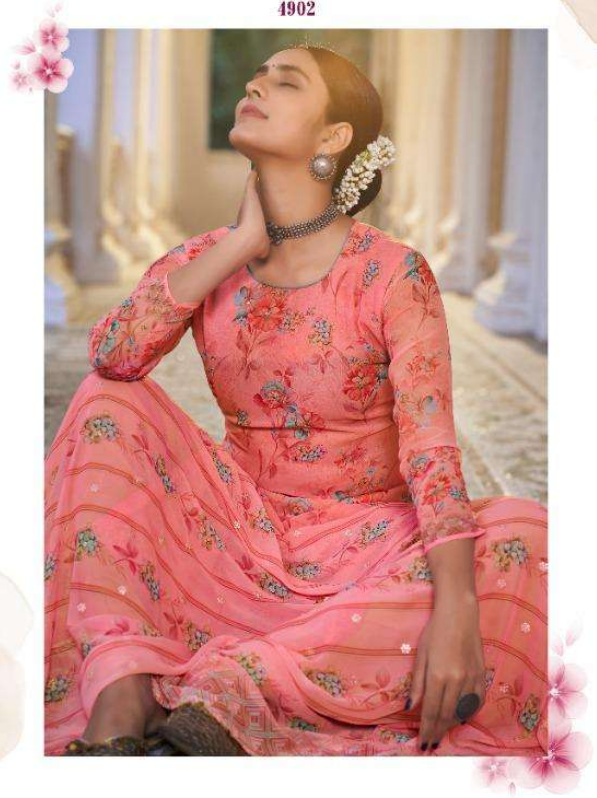

Mayur FABRICS

4902

Mayur FABRICS

4902

Mayur FABRICS

Mayur FABRICS

4903

MOON

Rise

HANSA
PRINTS

VANDANA

TOP	JORGET DIGITAL PRINT WITH WORK
INNER	SANTOON DYED
BOTTOM	SANTOON DYED
DUPPATA	JORGET DIGITAL PRINT WITH WORK