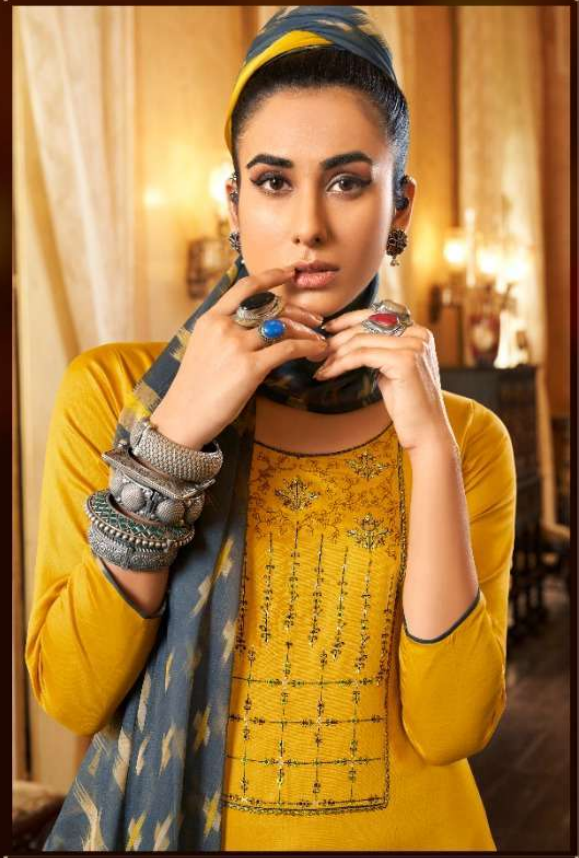

 **Zulfat**[®]
Designer Suits

DAMINI

412-003

Zulfat
Dresses

Great looks

This season assortment brings your wardrobe too close to great looking colours and fantastic patterns.

KEEP IT SIMPLE

412-001

412-010

Zulfat
DAMINI

412-001

 **Zulfat**[®]
Designer Suits

DAMINI

Zuffat

412-007

412-009

Zulfat
DESIGNER

412-004

412-006

Zulfat
DESIGNER

412-010