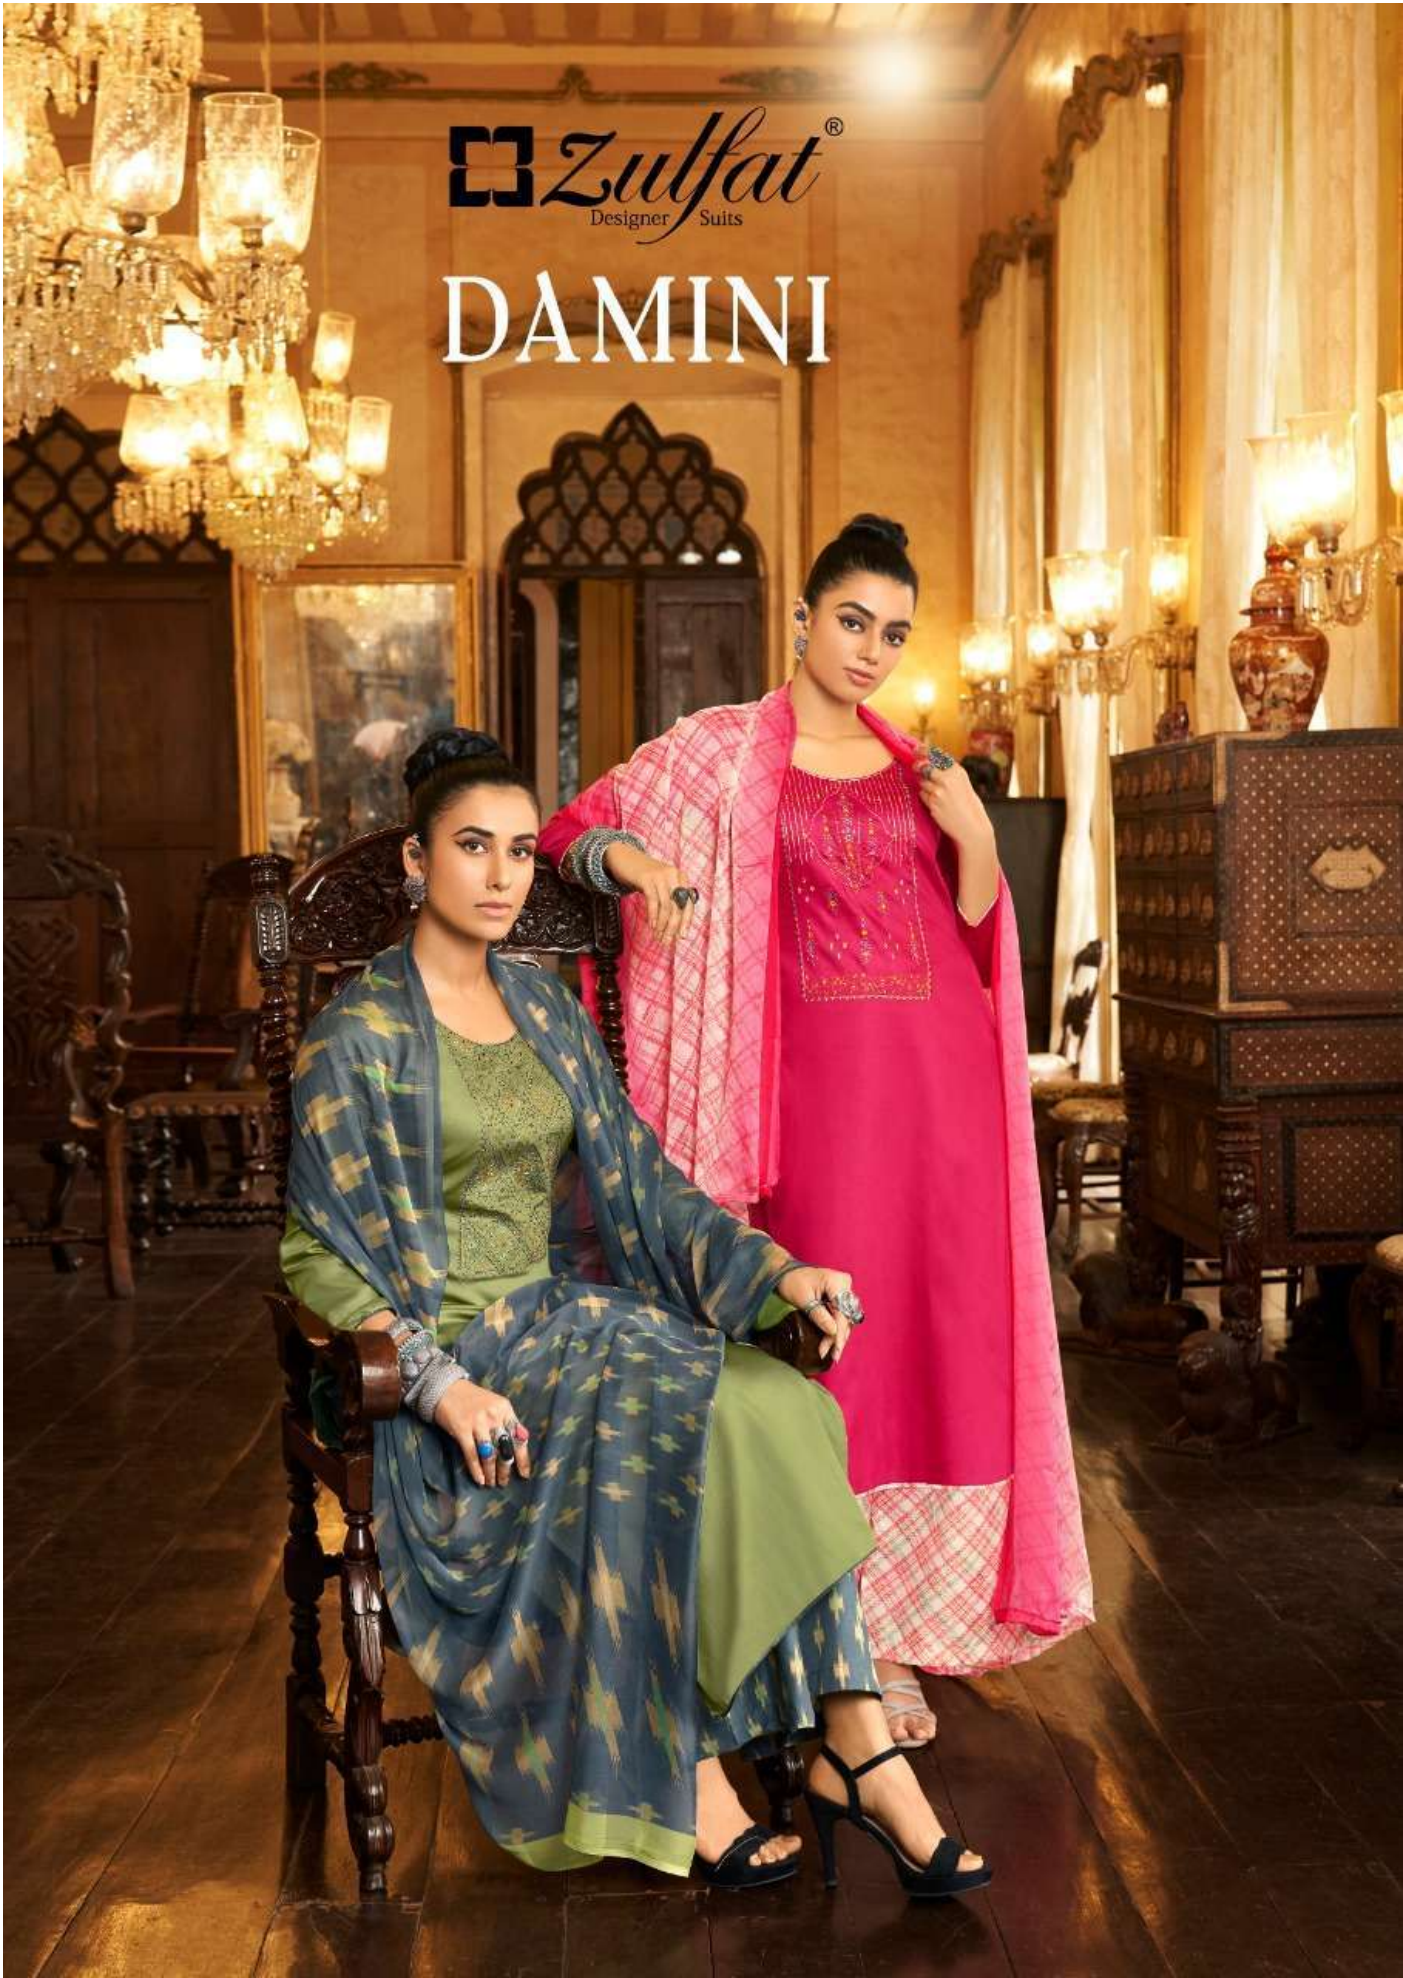

Zulfat®
Designer Suits

DAMINI