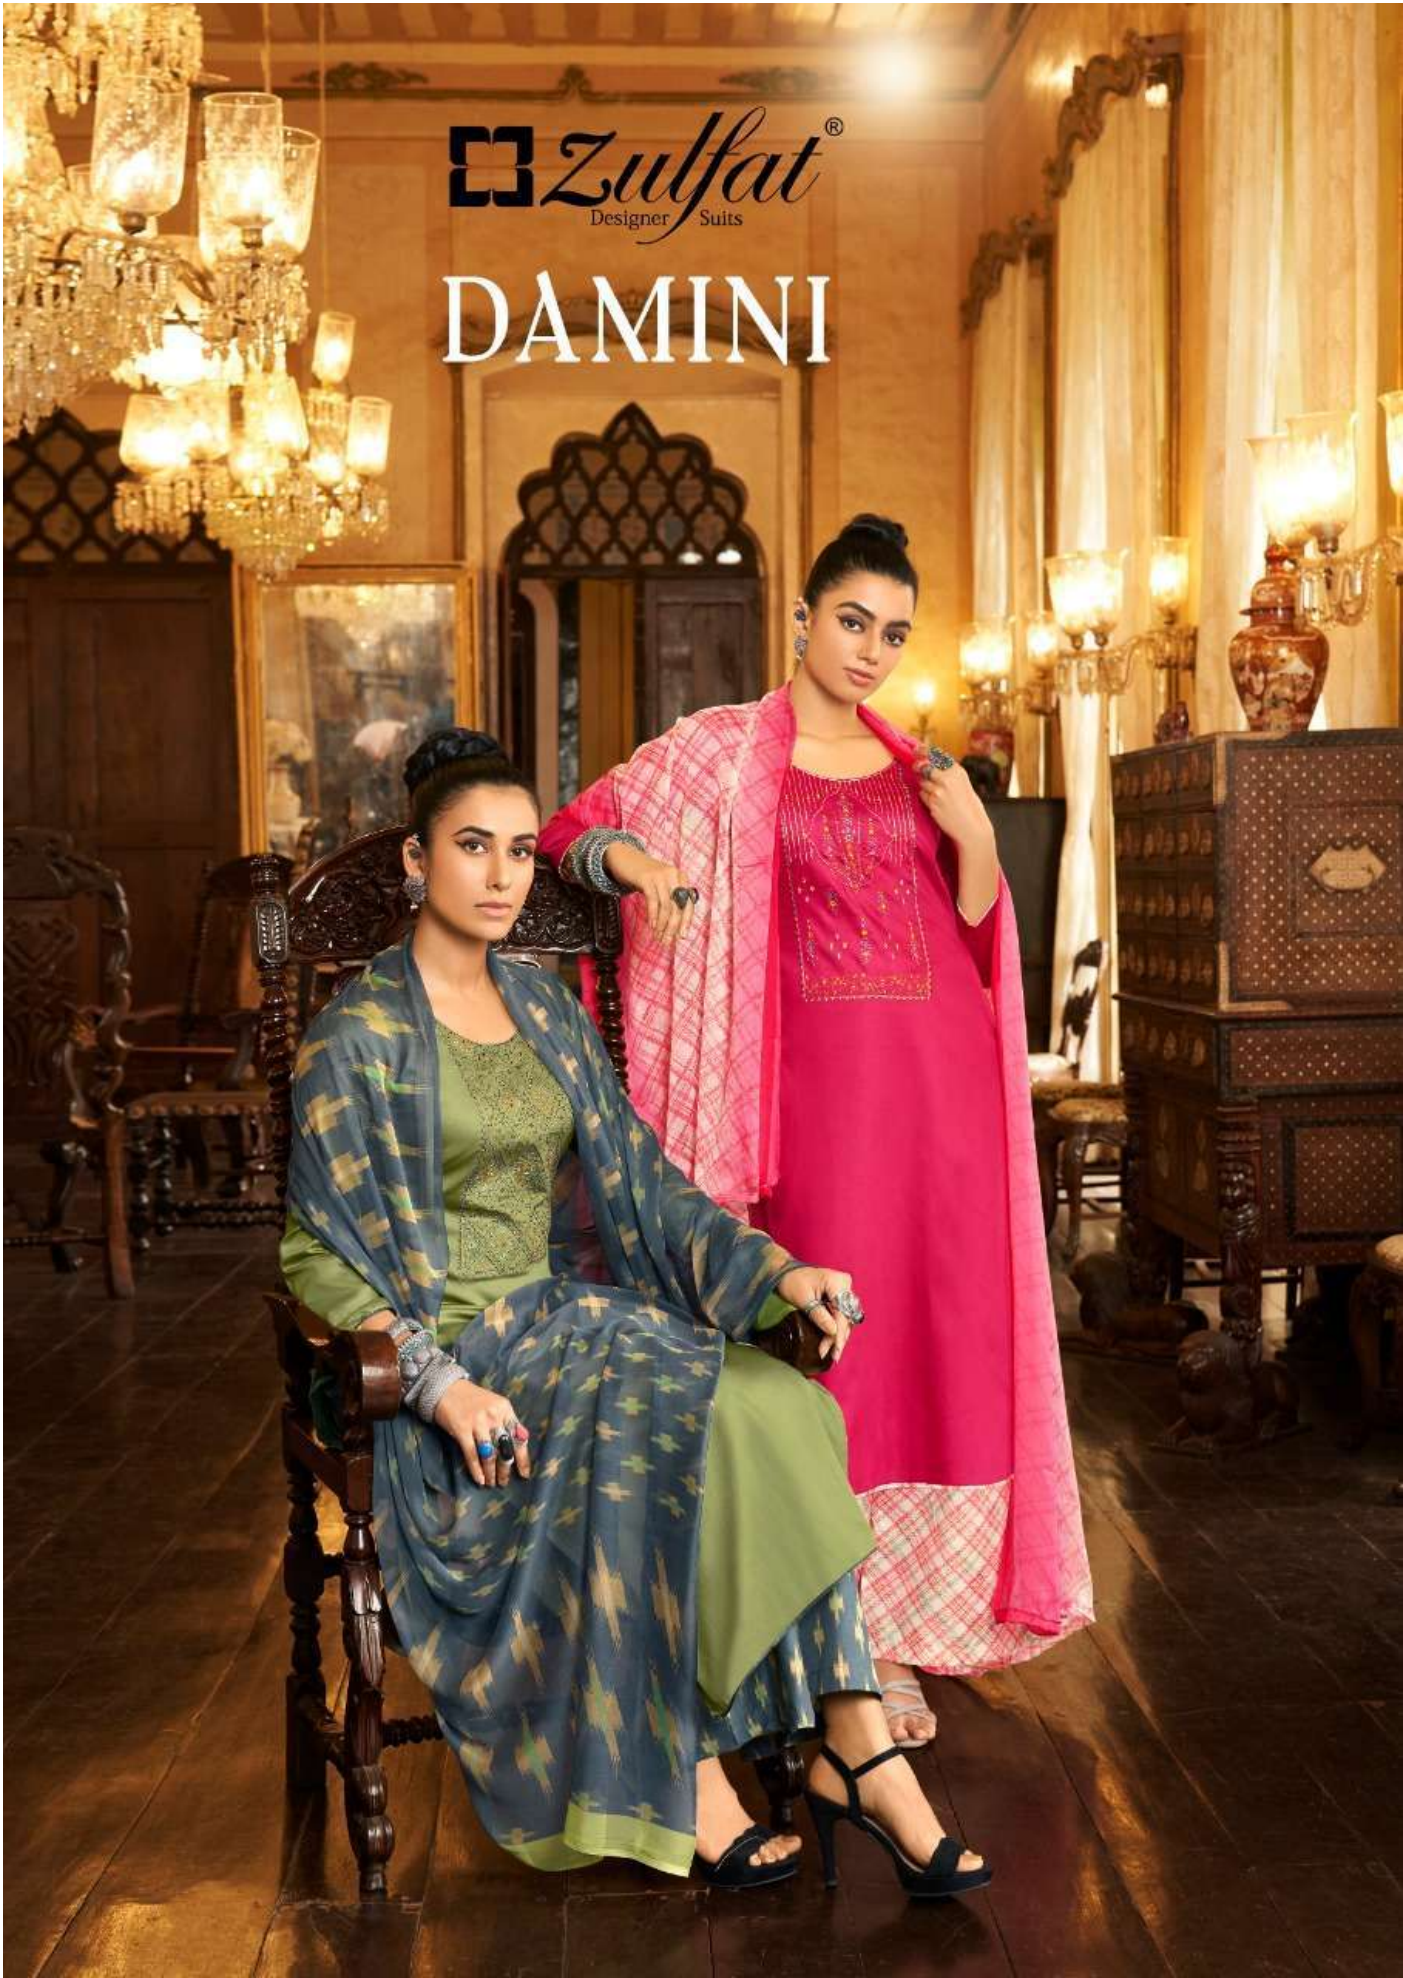

 **Zulfat**[®]
Designer Suits

DAMINI

412-003

Zulfat
Dresses

Great looks

This season assortment brings your wardrobe too close to great looking colours and fantastic patterns.

KEEP IT SIMPLE

412-001

412-010

Zulfat
DAMINI

412-001

 **Zulfat**[®]
Designer Suits

DAMINI

Zuffat

412-007

412-009