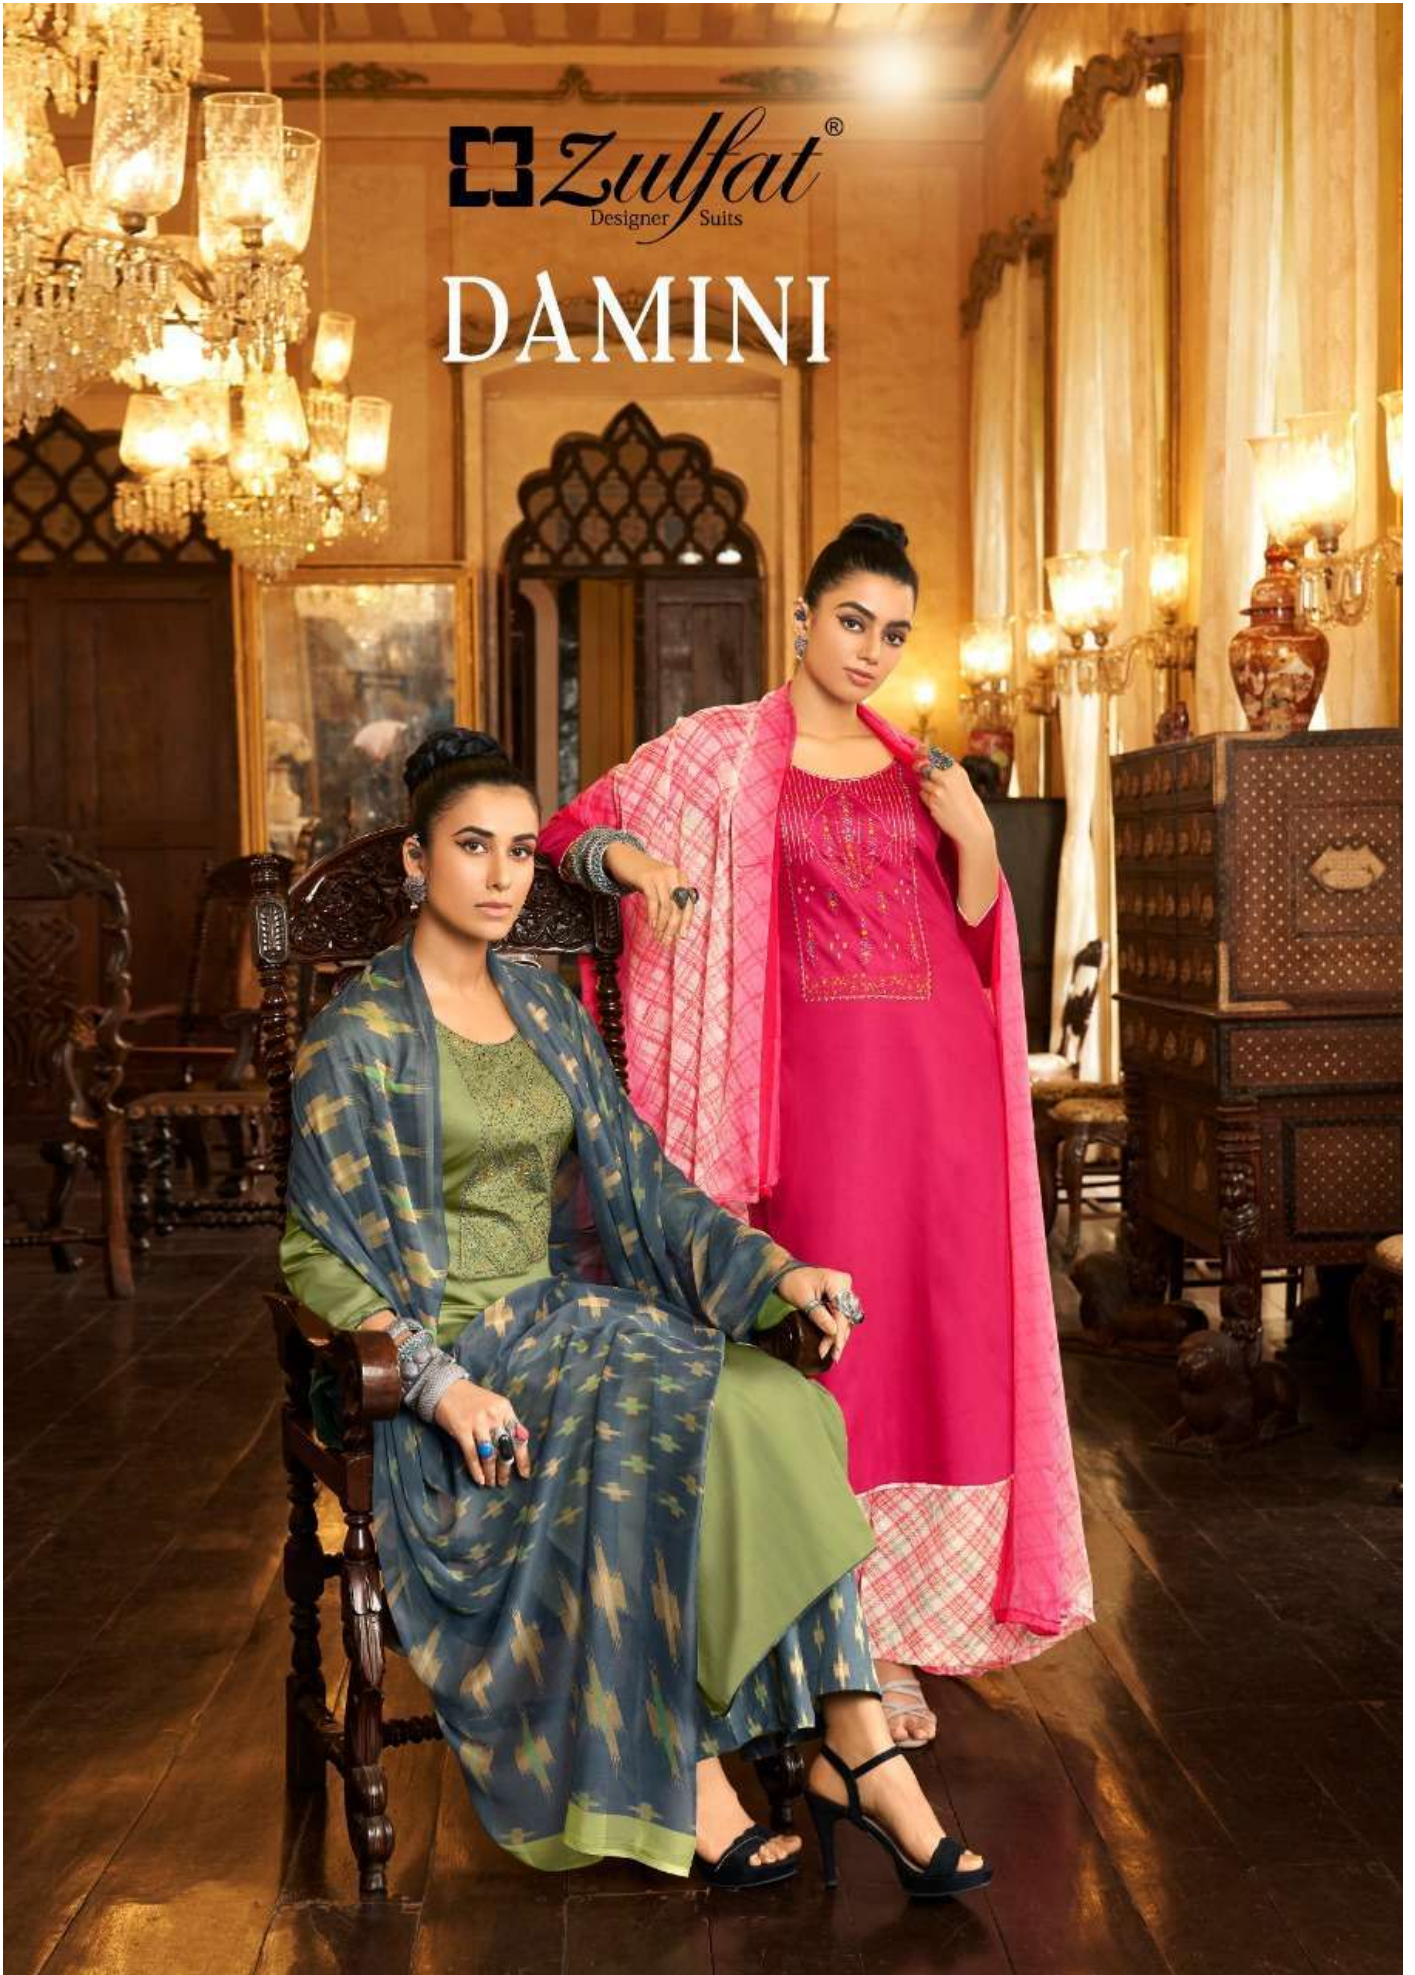

Zulfat®
Designer Suits

DAMINI