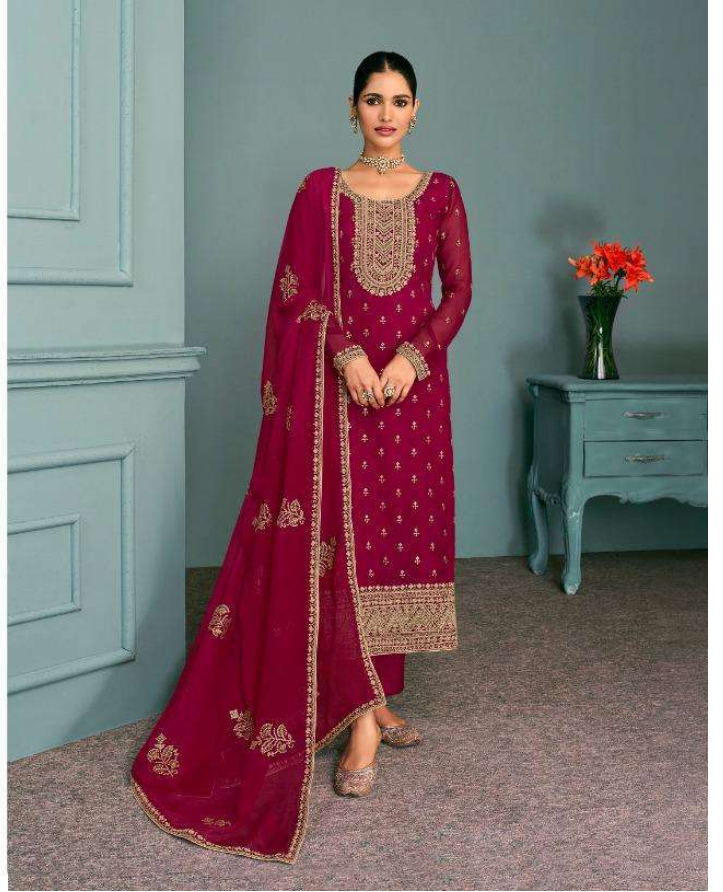

AASHIRWAD®
CREATION

++ 8691 ++