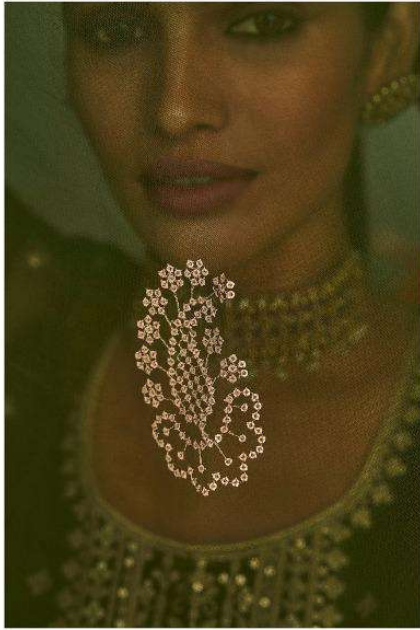

A woman with dark hair pulled back, wearing a dark blue, heavily embroidered outfit with gold jewelry. She is looking down and to the left. The background is dark with some gold embroidery visible. The text 'AASHIRWAD CREATION' is in the top right, and 'CHANDNI' is below it.

AASHIRWAD<sup>®</sup>  
CREATION

CHANDNI

♦ ♦ 8691 ♦ ♦

AASHIRWAD<sup>®</sup>  
CREATION

++ 8691 ++

AASHIRWAD<sup>®</sup>  
CREATION

♦♦ 8690 ♦♦

AASHIRWAD<sup>®</sup>  
CREATION

♦♦ 8690 ♦♦

◆◆ 8688 ◆◆

  
AASHIRWAD®  
CREATION

◆ ◆ CHANDNI ◆ ◆

8688

8689

8692

8693

8690

8691

AASHIRWAD<sup>®</sup>  
CREATION  
CHANDNI

AASHIRWAD  
CREATION

♦ ♦ 8692 ♦ ♦

AASHIRWAD<sup>®</sup>  
CREATION

++ 8693 ++

A woman is shown in profile, looking down. She is wearing a dark blue, heavily embroidered outfit with intricate gold patterns. She is also wearing a gold necklace with rectangular links and a large, round, ornate earring. The background is dark and textured.