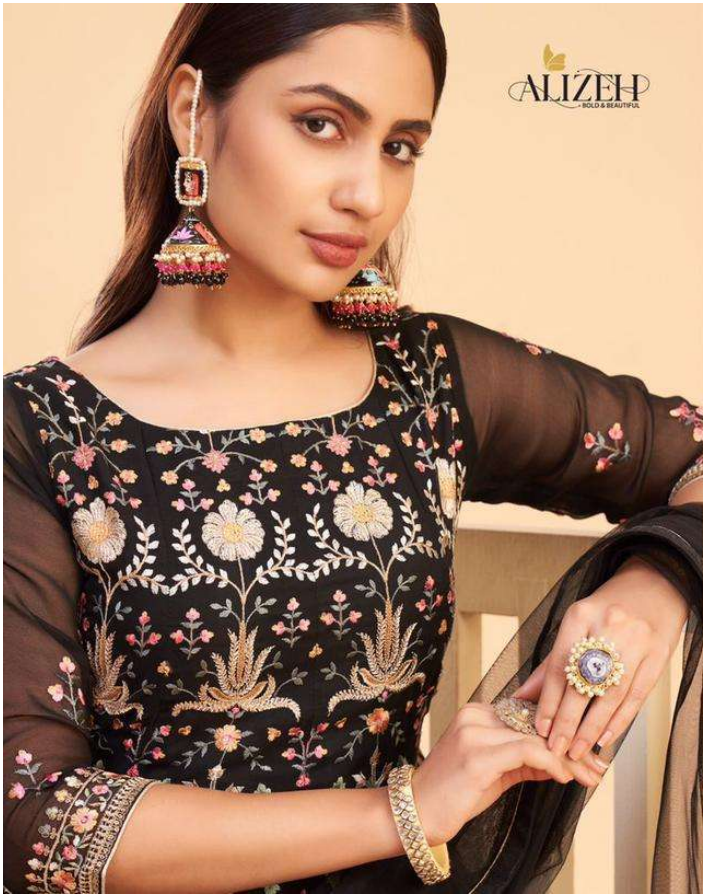

ALIZEH
BOLD & BEAUTIFUL

GUL BAHAR

Vol -2

ALIZEH
BOLD & BEAUTIFUL

GUL BAHAR

Vol -2

Be your own label
3013

ALIZEH

3010

3011

3012

3013

ALIZEH

A classic never goes out of style

3011

Smiles are always in fashion!

3012

GUL BAHAR VOL - 2

RATE LIST

D. NO	COLOR	RATE
3010	TEAL BLUE	2695
3011	WINE	2695
3012	BLACK	2695
3013	CREAM	2695
TOTAL		10780

*5% GST EXTRA

FABRIC DESCRIPTION:

TOP- PURE GEORGETTE, DUPATTA- NET

INNER & BOTTOM- DULL SANTOON

WORK DESCRIPTION:

TOP & SLEEVES BEAUTIFULLY CRAFTED WITH MULTI THREAD EMBROIDERY

SIZE DETAILS:

TOP- SEMI STITCHED UP TO SIZE 44" BUST

TOP LENGTH- 35"

INNER & BOTTOM FABRIC- 5 MTRS

DUPATTA- 2.25 MTRS