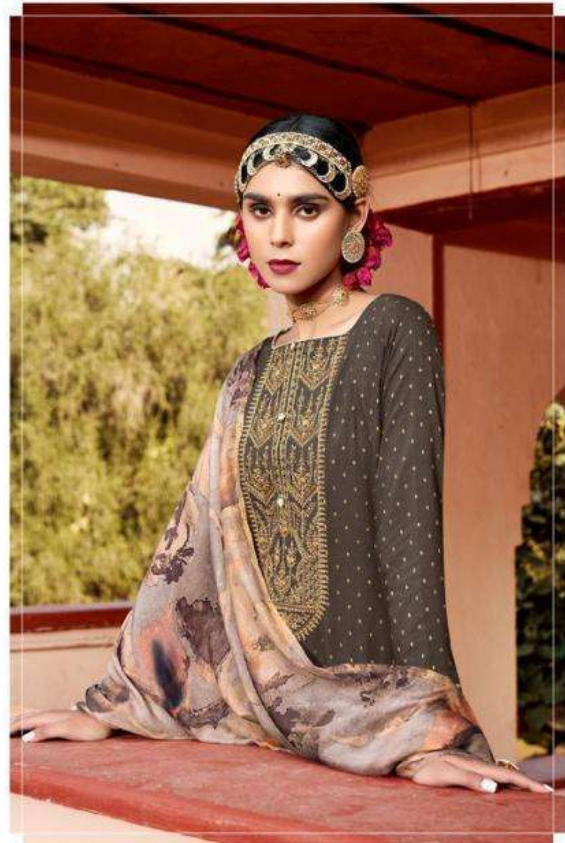

EHAANI

be fitted with your choice - 34001

34003 *looking gorgeous*

EHAANI

34004 *Let your light shine*

touching moments

34001

34002

34003

34004

34005

34006

EHAANI

WE ALWAYS BELIEVE IN QUALITY

DESIGN.NO	DESCRIPTION
34001	<p>TOP PURE REYON VISCOSE BUTI WITH FANCY WORK</p> <p>BOTTOM PURE COTTON SOLID DAYED</p> <p>DUPATTA PURE MASLIN DIGITAL PRINT</p>
34002	
34003	
34004	
34005	
34006	