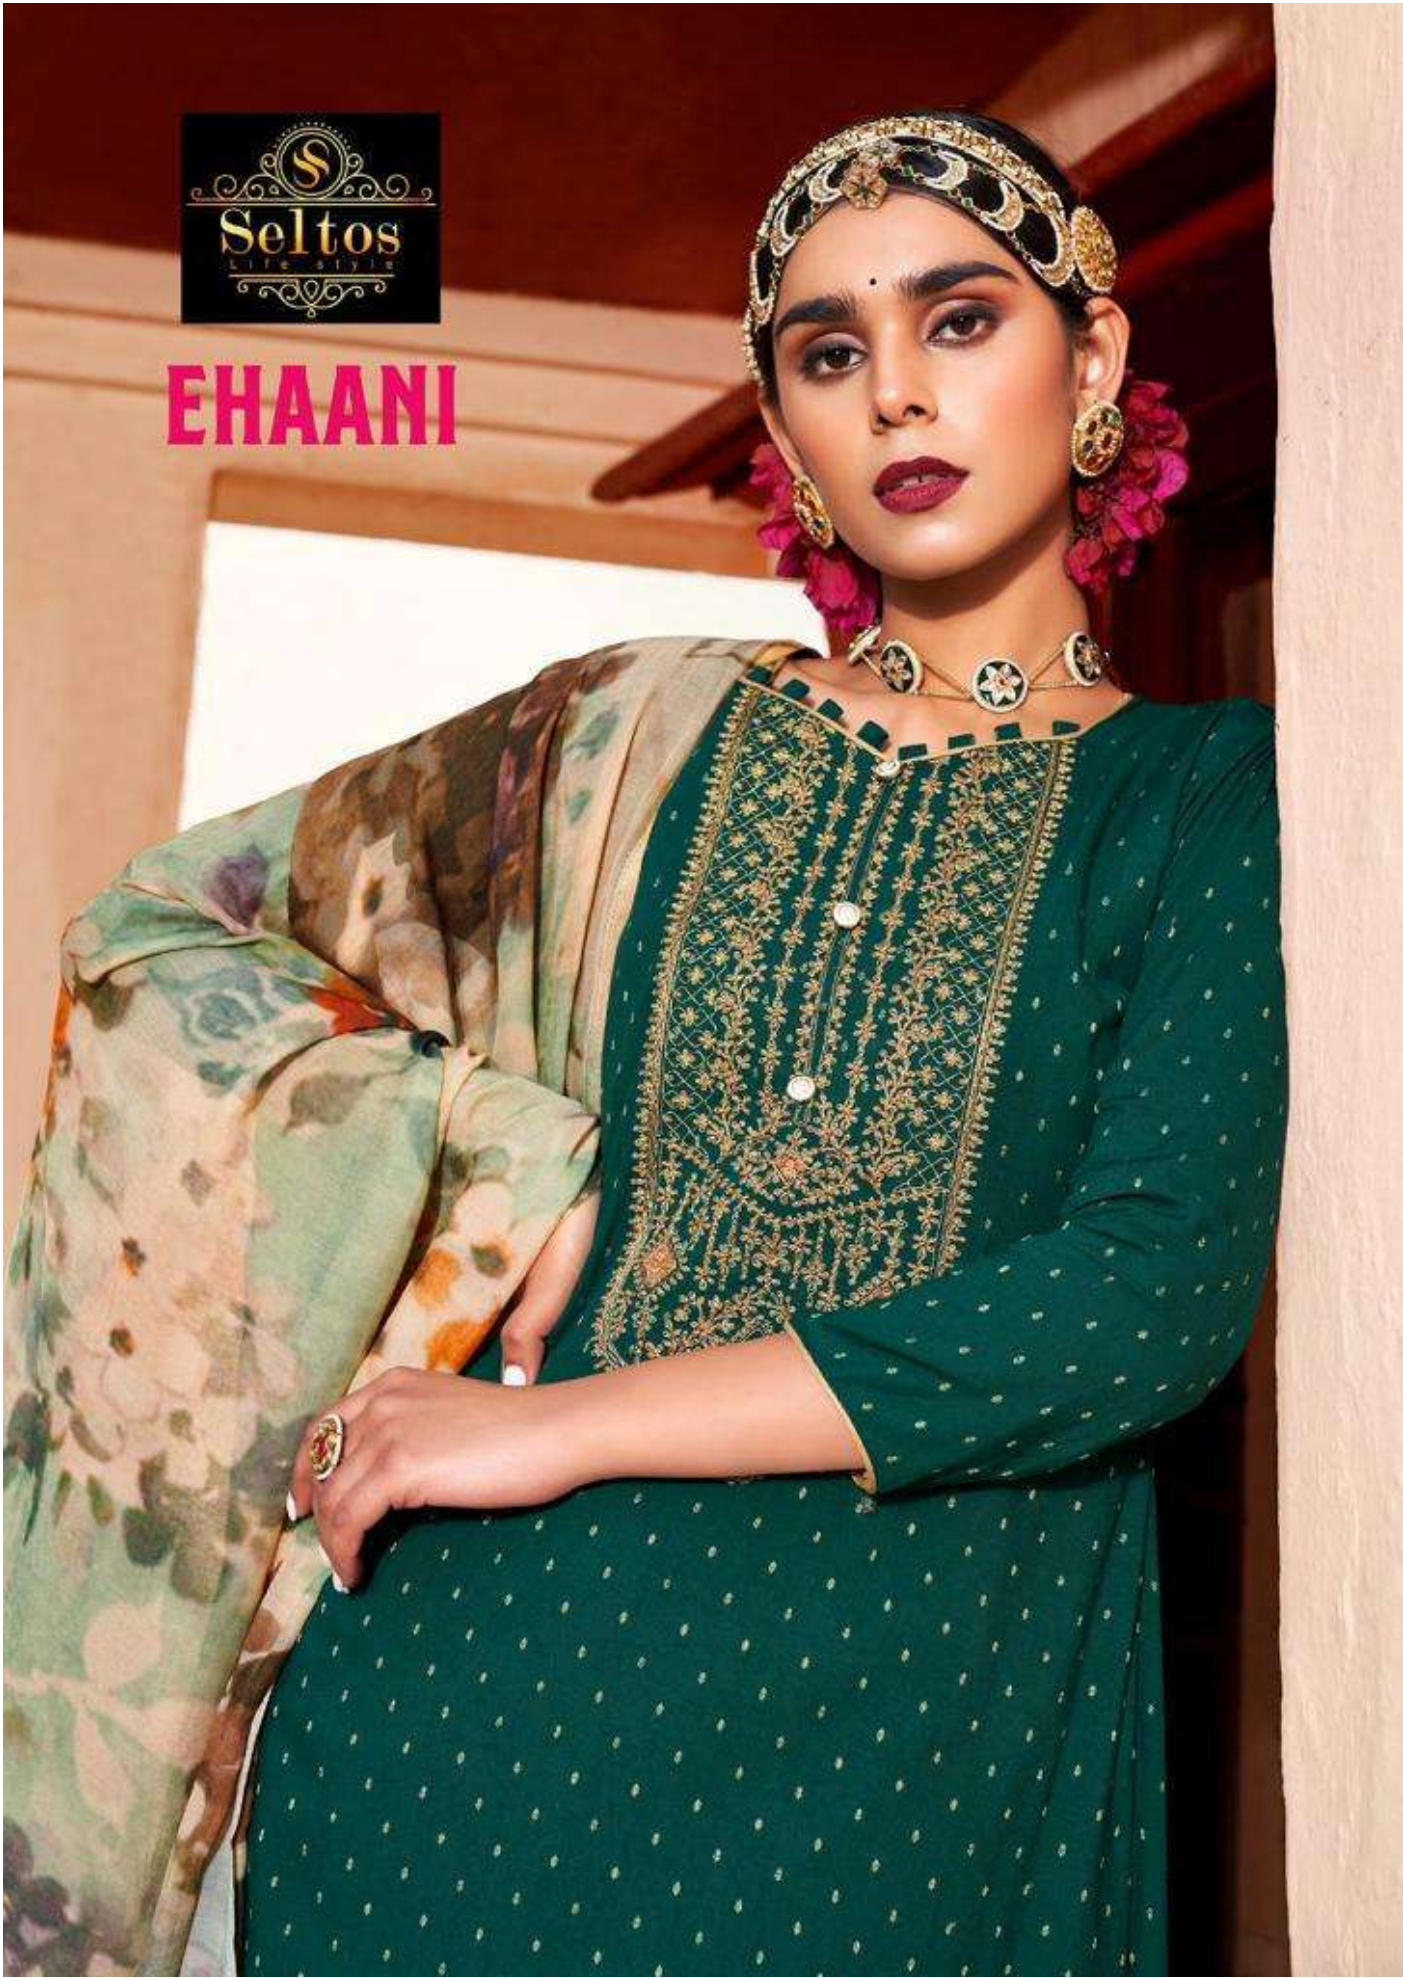

EHAANI

be fitted with your choice - 34001

34003 *looking gorgeous*

EHAANI

34004 *Let your light shine*

touching moments

34001

34002

34003

34004

34005

34006

EHAANI

WE ALWAYS BELIEVE IN QUALITY

DESIGN.NO	DESCRIPTION
34001	<p>TOP PURE REYON VISCOSE BUTI WITH FANCY WORK</p> <p>BOTTOM PURE COTTON SOLID DAYED</p> <p>DUPATTA PURE MASLIN DIGITAL PRINT</p>
34002	
34003	
34004	
34005	
34006	