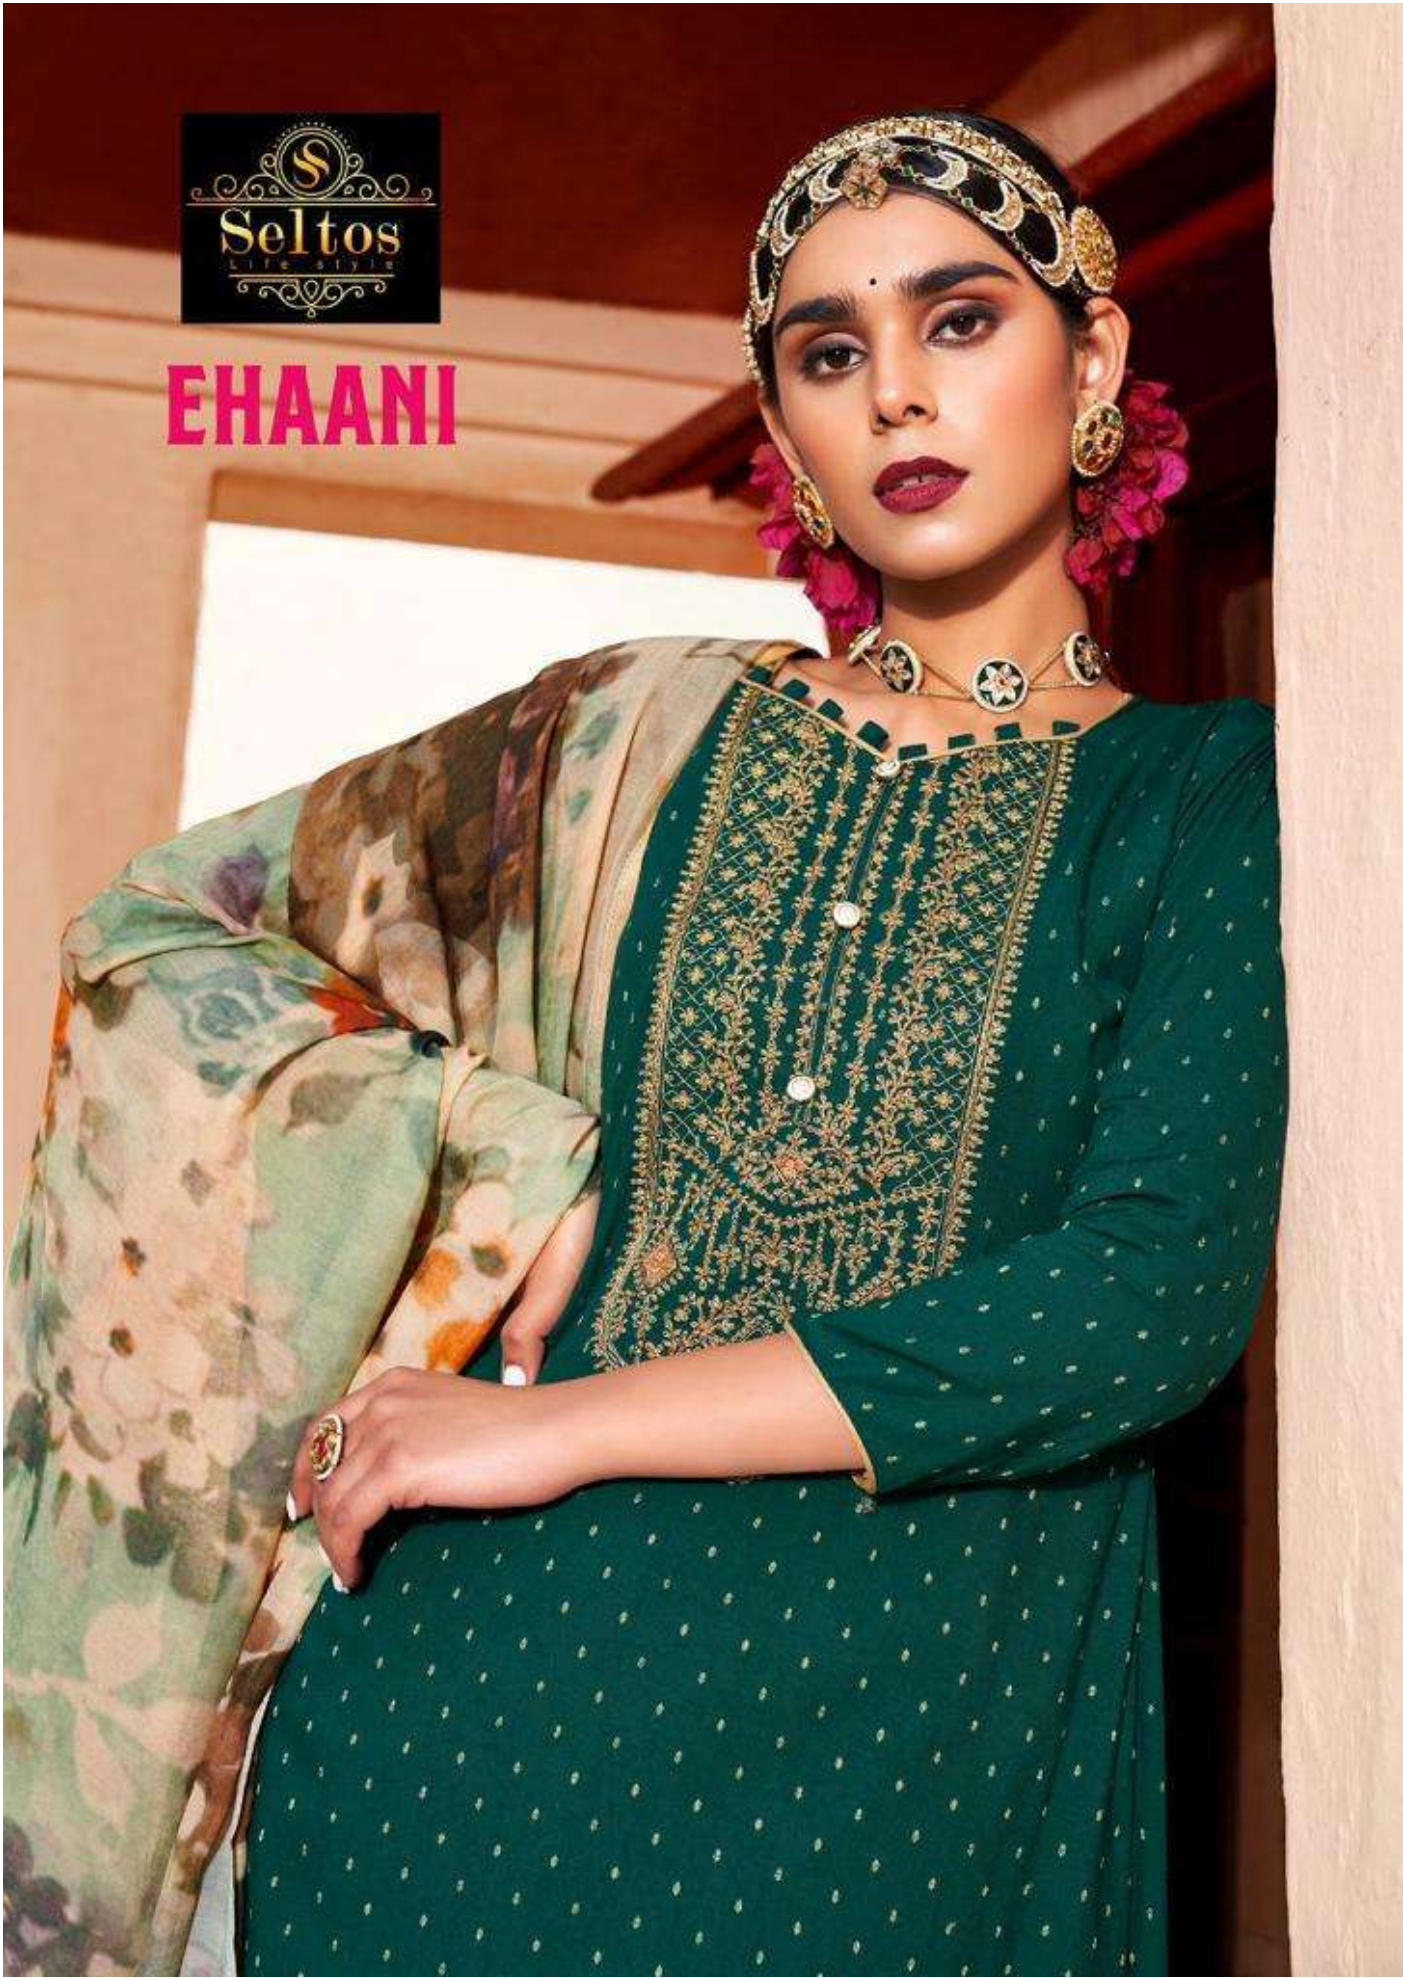

EHAANI

be fitted with your choice - 34001

34003 *looking gorgeous*

EHAANI

34004 *Let your light shine*

touching moments

„ 34001 „

„ 34002 „

„ 34003 „

„ 34004 „

„ 34005 „

„ 34006 „

EHAANI

WE ALWAYS BELIEVE IN QUALITY

DESIGN.NO	DESCRIPTION
34001	<p>TOP PURE REYON VISCOSE BUTI WITH FANCY WORK</p> <p>BOTTOM PURE COTTON SOLID DAYED</p> <p>DUPATTA PURE MASLIN DIGITAL PRINT</p>
34002	
34003	
34004	
34005	
34006	