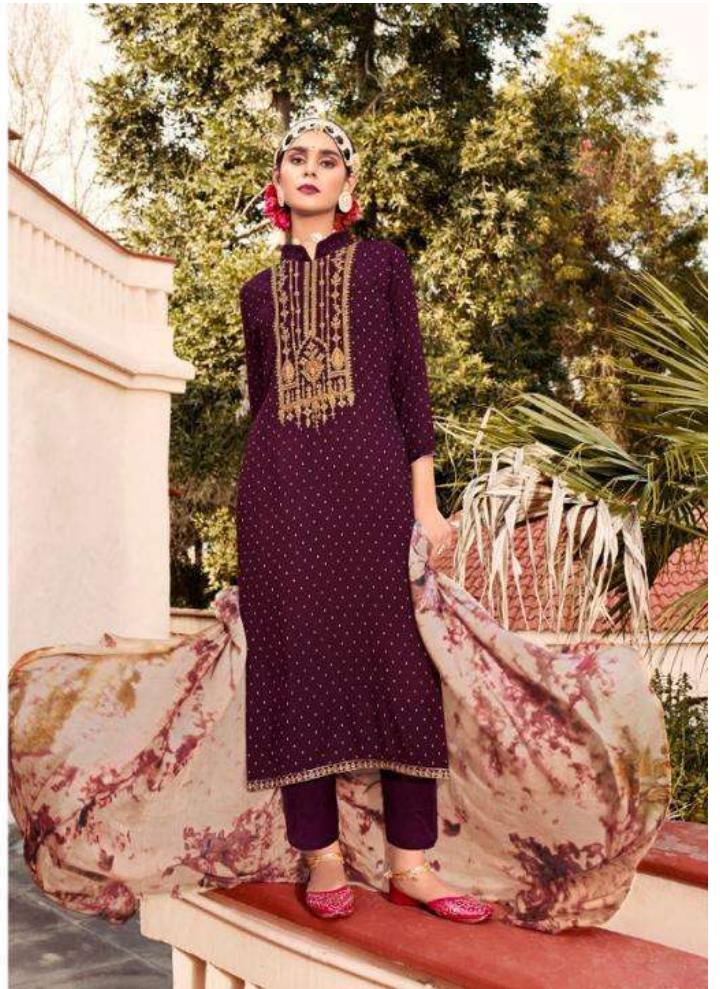

EHAANI

be fitted with your choice - 34001

34003 *looking gorgeous*

EHAANI

34004 *Let your light shine*

touching moments

„ 34001 „

„ 34002 „

„ 34003 „

„ 34004 „

„ 34005 „

„ 34006 „

EHAANI

WE ALWAYS BELIEVE IN QUALITY

DESIGN.NO	DESCRIPTION
34001	<p>TOP PURE REYON VISCOSE BUTI WITH FANCY WORK</p> <p>BOTTOM PURE COTTON SOLID DAYED</p> <p>DUPATTA PURE MASLIN DIGITAL PRINT</p>
34002	
34003	
34004	
34005	
34006	

34005 *Everything has beauty*

34006 *How beautiful is that.*

o get softest touch o