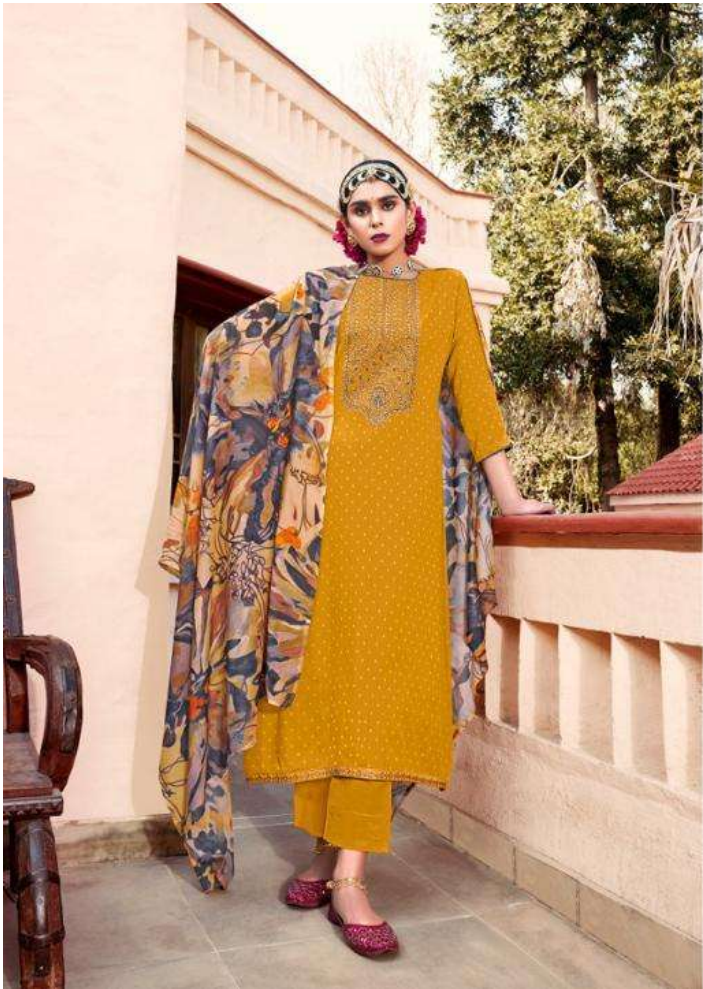

EHAANI

be fitted with your choice - 34001

34003 *looking gorgeous*

EHAANI

34004 *Let your light shine*

touching moments

„ 34001 „

„ 34002 „

„ 34003 „

„ 34004 „

„ 34005 „

„ 34006 „

EHAANI

WE ALWAYS BELIEVE IN QUALITY

DESIGN.NO	DESCRIPTION
34001	<p>TOP PURE REYON VISCOSE BUTI WITH FANCY WORK</p> <p>BOTTOM PURE COTTON SOLID DAYED</p> <p>DUPATTA PURE MASLIN DIGITAL PRINT</p>
34002	
34003	
34004	
34005	
34006	

34005 *Everything has beauty*

34006 *How beautiful is that.*

o get softest touch o