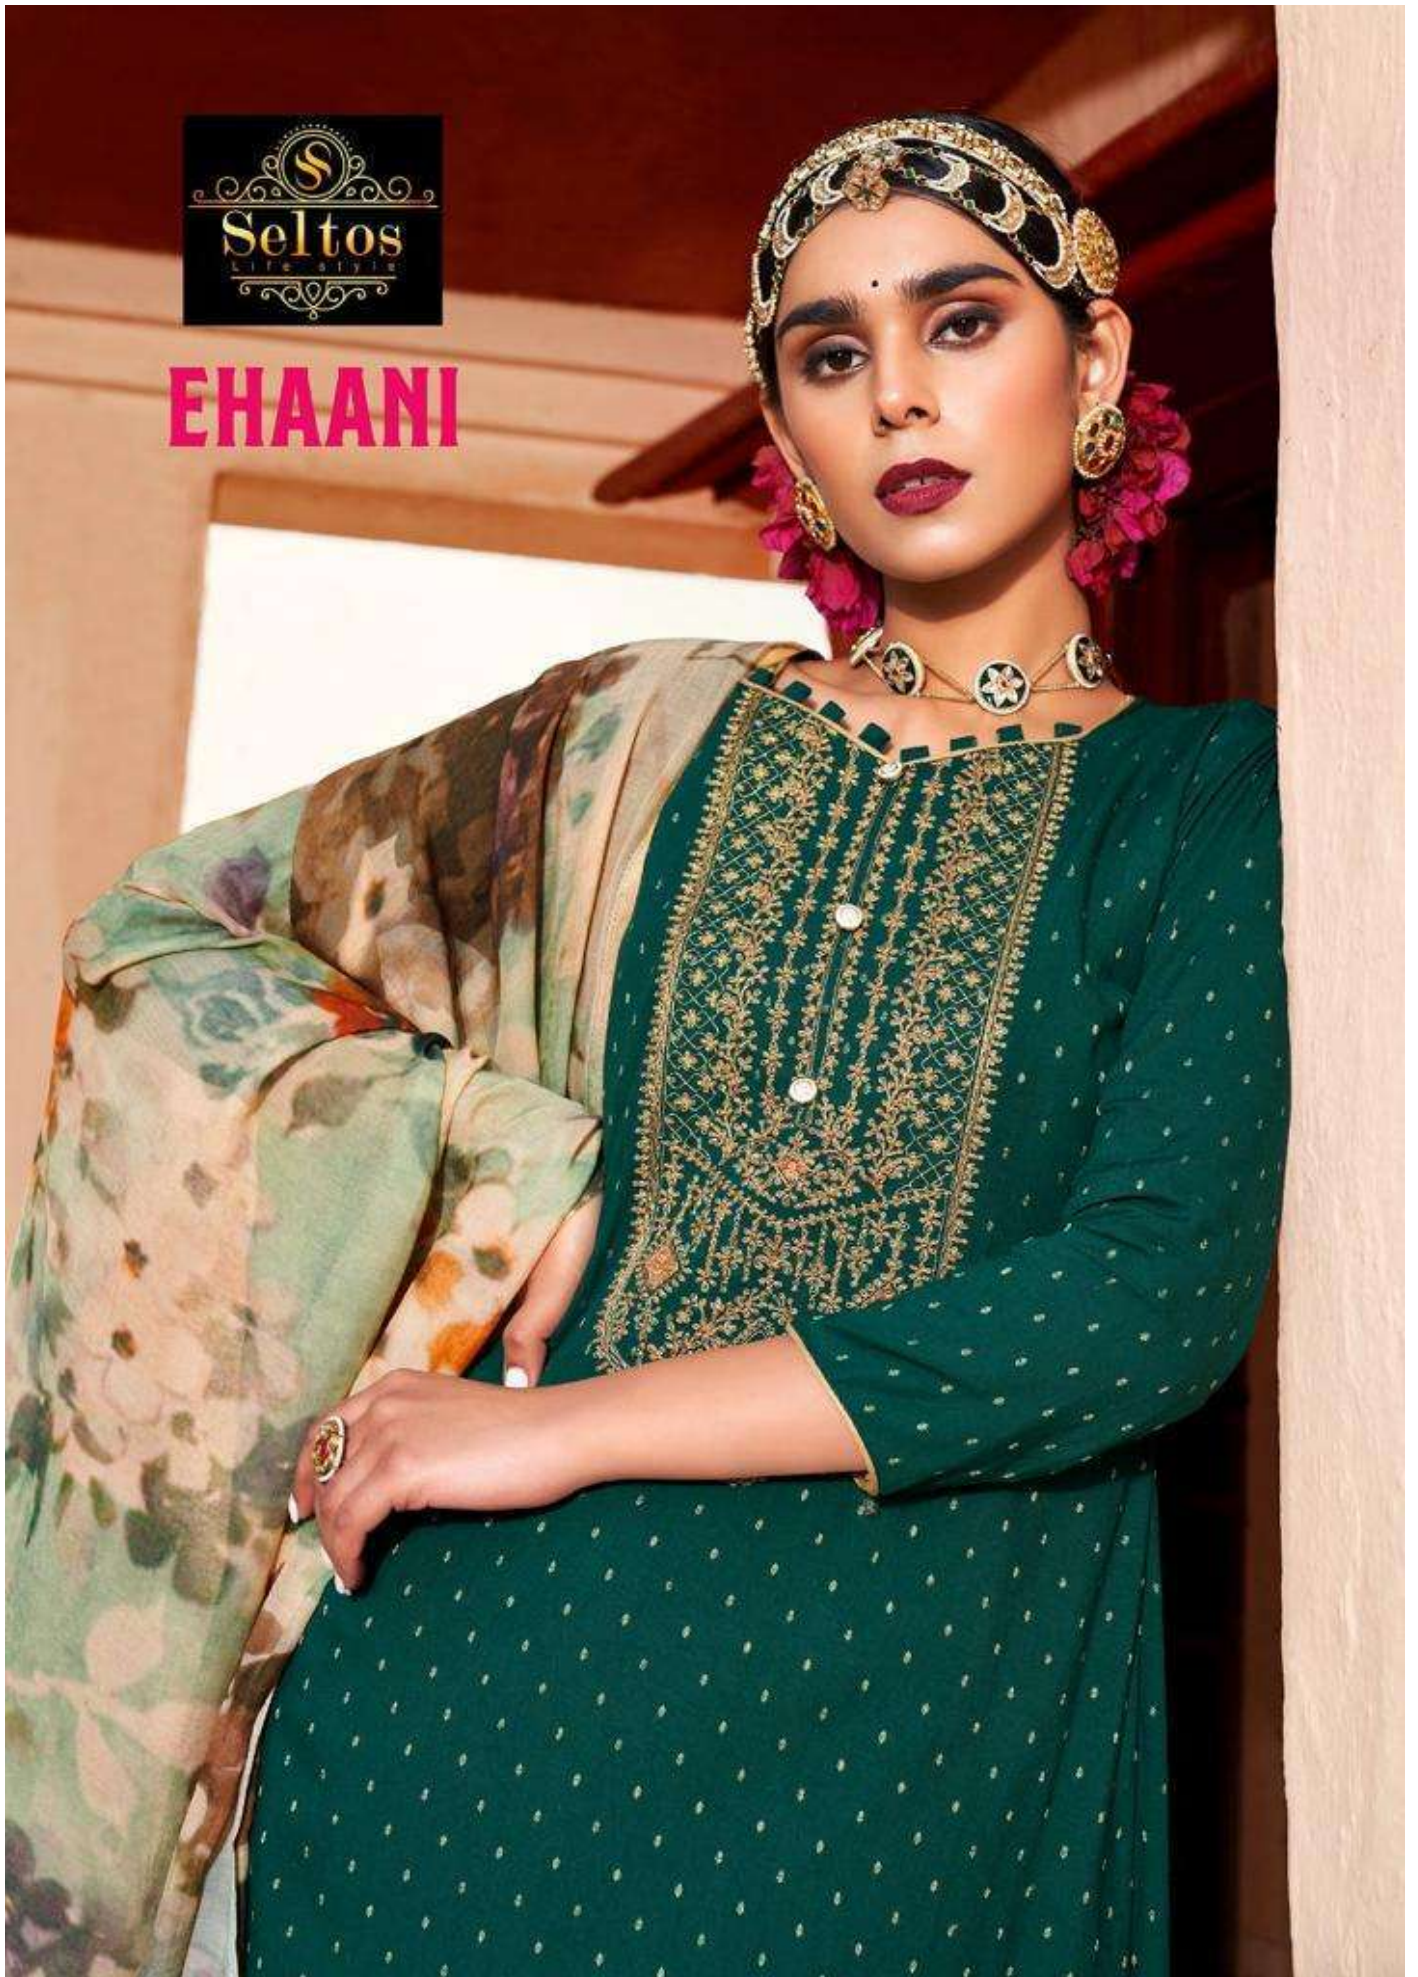

EHAANI

be fitted with your choice - 34001

34003 *looking gorgeous*

EHAANI

34004 *Let your light shine*

touching moments

34001

34002

34003

34004

34005

34006

EHAANI

WE ALWAYS BELIEVE IN QUALITY

| DESIGN.NO | DESCRIPTION |
|-----------|--|
| 34001 | <p>TOP PURE REYON VISCOSE BUTI WITH FANCY WORK</p> <p>BOTTOM PURE COTTON SOLID DAYED</p> <p>DUPATTA PURE MASLIN DIGITAL PRINT</p> |
| 34002 | |
| 34003 | |
| 34004 | |
| 34005 | |
| 34006 | |
| | |