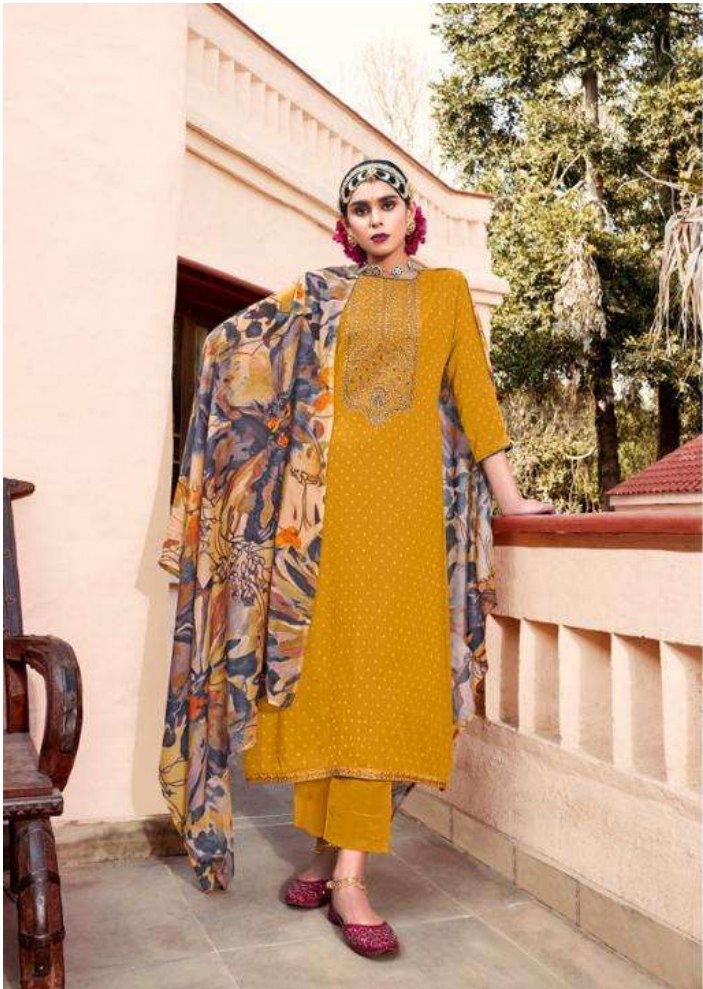

EHAANI

be fitted with your choice - 34001

34003 *looking gorgeous*

EHAANI

34004 *Let your light shine*

touching moments

34001

34002

34003

34004

34005

34006

EHAANI

WE ALWAYS BELIEVE IN QUALITY

| DESIGN.NO | DESCRIPTION |
|-----------|--|
| 34001 | <p>TOP PURE REYON VISCOSE BUTI WITH FANCY WORK</p> <p>BOTTOM PURE COTTON SOLID DAYED</p> <p>DUPATTA PURE MASLIN DIGITAL PRINT</p> |
| 34002 | |
| 34003 | |
| 34004 | |
| 34005 | |
| 34006 | |
| | |

presenting natural. 34002

34005 *Everything has beauty*

34006 *How beautiful is that.*

|| get softest touch ||