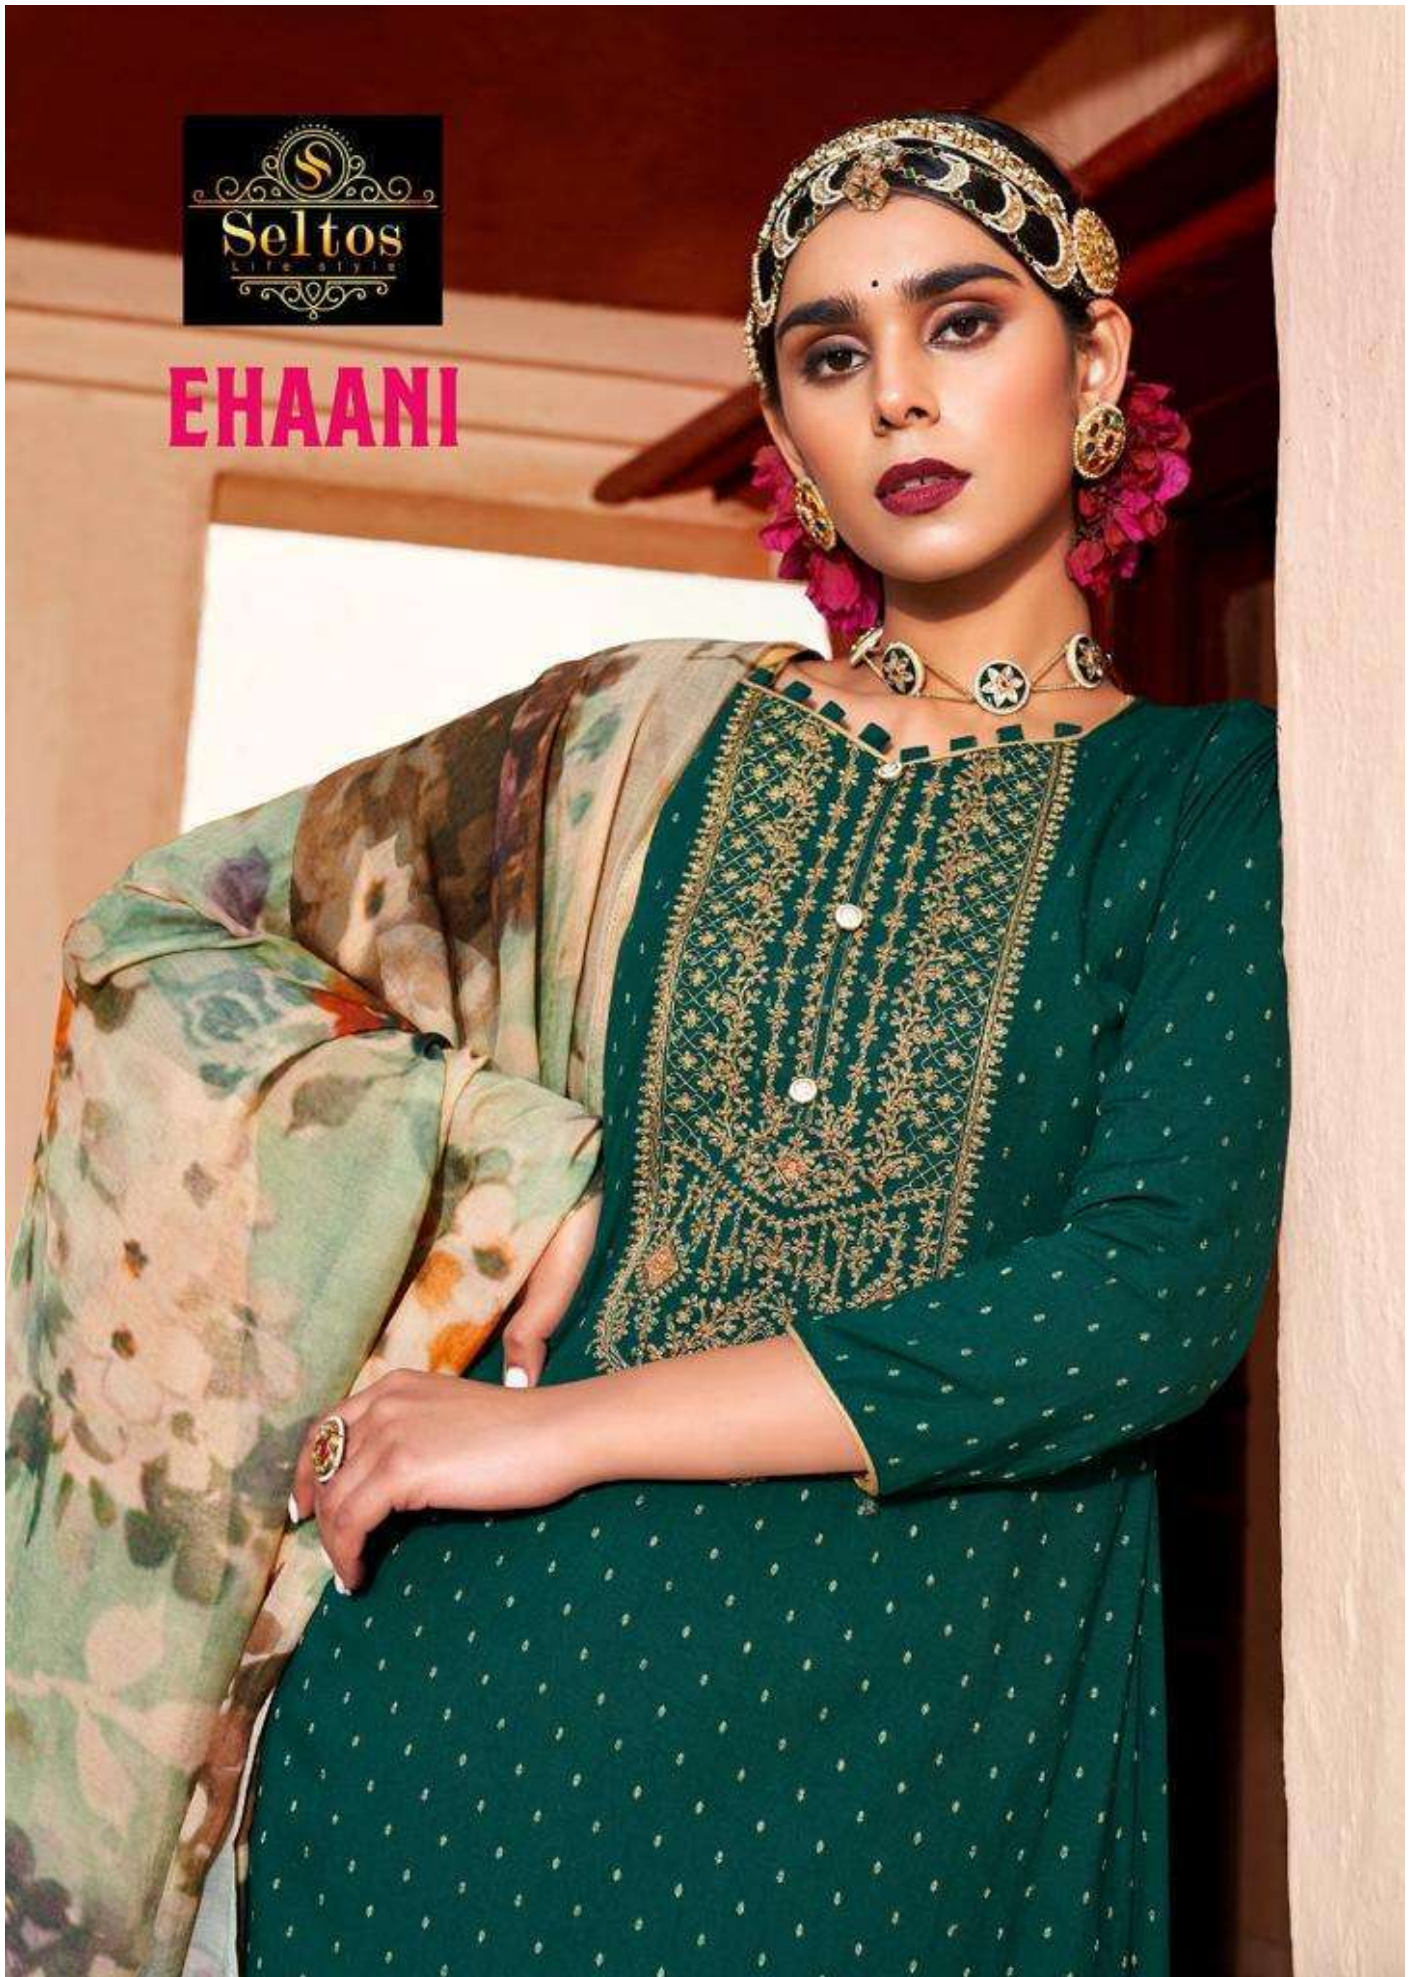

EHAANI

be fitted with your choice - 34001

34003 *looking gorgeous*

EHAANI

34004 *Let your light shine*

touching moments

„ 34001 „

„ 34002 „

„ 34003 „

„ 34004 „

„ 34005 „

„ 34006 „

EHAANI

WE ALWAYS BELIEVE IN QUALITY

DESIGN.NO	DESCRIPTION
34001	<p>TOP PURE REYON VISCOSE BUTI WITH FANCY WORK</p> <p>BOTTOM PURE COTTON SOLID DAYED</p> <p>DUPATTA PURE MASLIN DIGITAL PRINT</p>
34002	
34003	
34004	
34005	
34006	