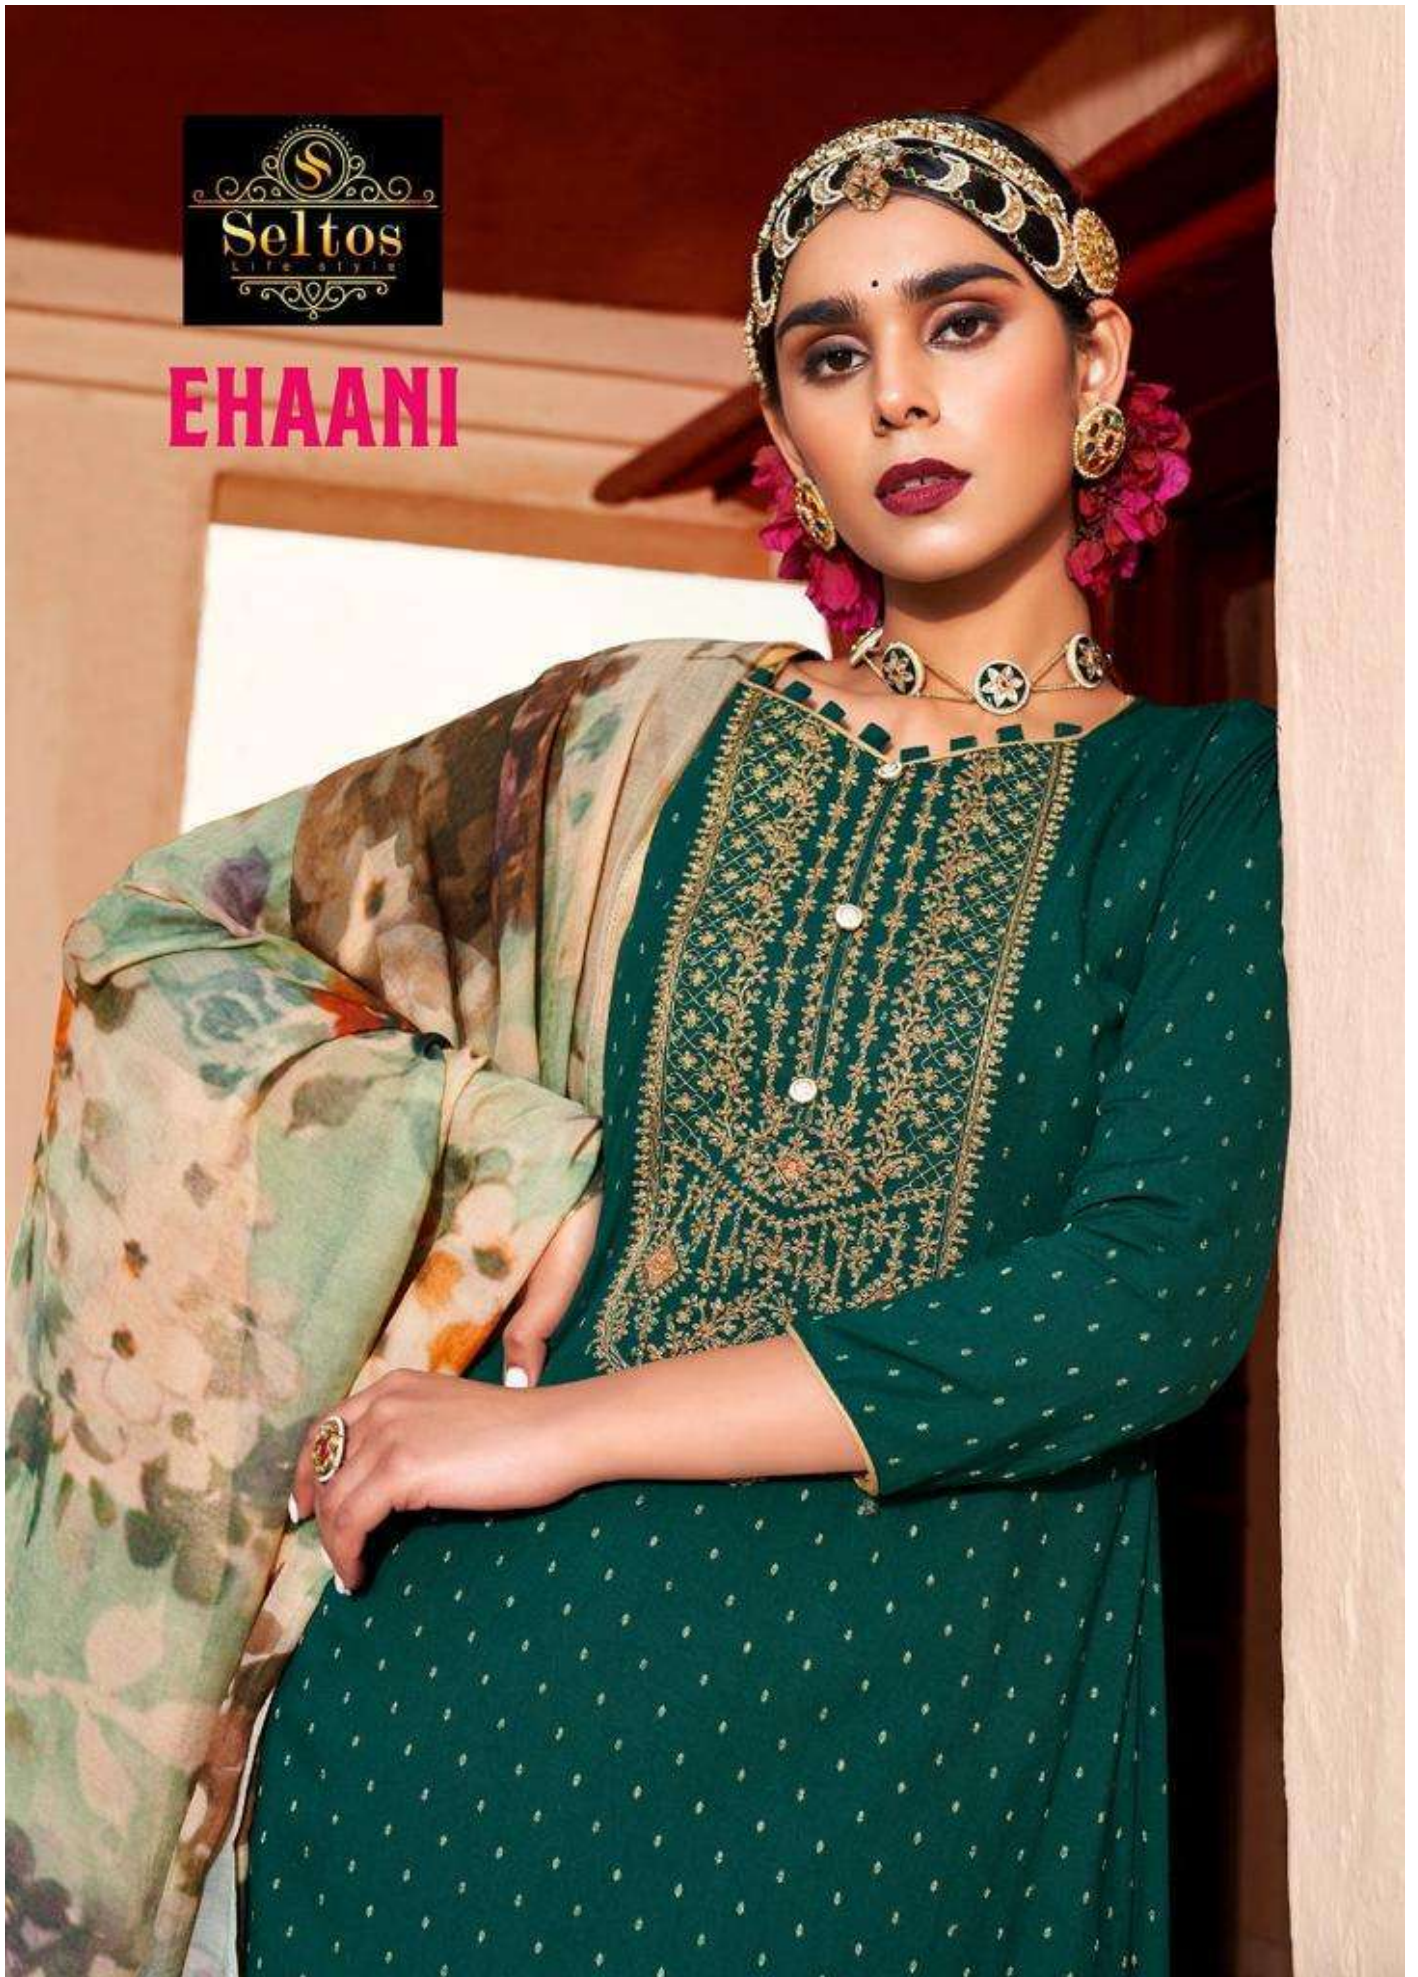

EHAANI

be fitted with your choice - 34001

34003 *looking gorgeous*

EHAANI

34004 *Let your light shine*

touching moments

34001

34002

34003

34004

34005

34006

EHAANI

WE ALWAYS BELIEVE IN QUALITY

DESIGN.NO	DESCRIPTION
34001	<p>TOP PURE REYON VISCOSE BUTI WITH FANCY WORK</p> <p>BOTTOM PURE COTTON SOLID DAYED</p> <p>DUPATTA PURE MASLIN DIGITAL PRINT</p>
34002	
34003	
34004	
34005	
34006	