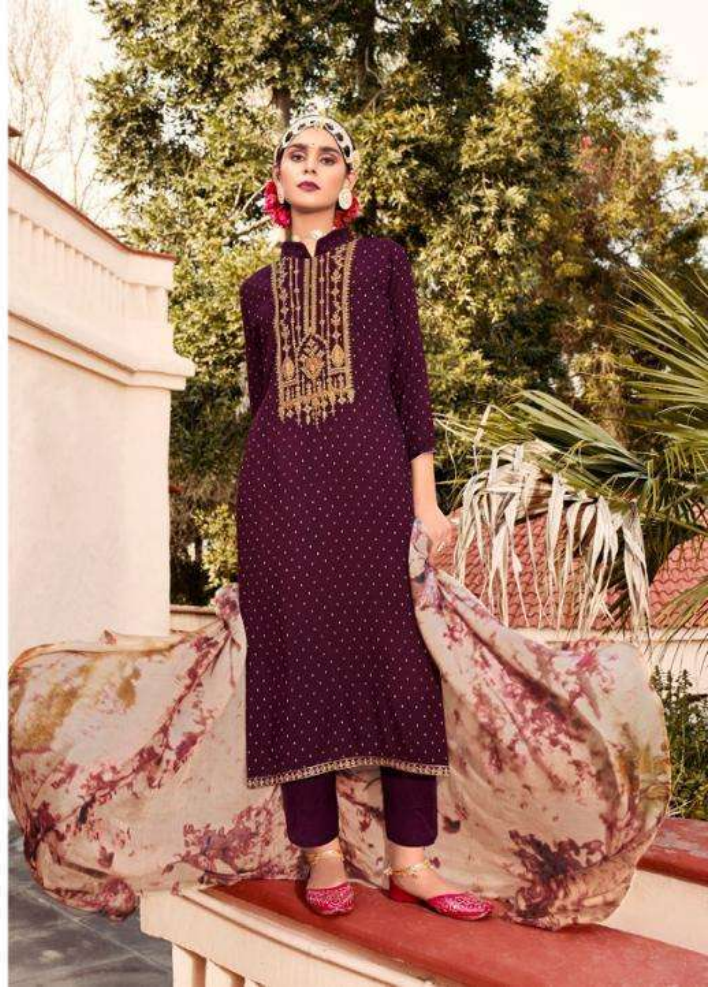

EHAANI

be fitted with your choice - 34001

34003 *looking gorgeous*

EHAANI

34004 *Let your light shine*

touching moments

34001

34002

34003

34004

34005

34006

EHAANI

WE ALWAYS BELIEVE IN QUALITY

| DESIGN.NO | DESCRIPTION |
|-----------|--|
| 34001 | <p>TOP PURE REYON VISCOSE BUTI WITH FANCY WORK</p> <p>BOTTOM PURE COTTON SOLID DAYED</p> <p>DUPATTA PURE MASLIN DIGITAL PRINT</p> |
| 34002 | |
| 34003 | |
| 34004 | |
| 34005 | |
| 34006 | |
| | |

presenting natural. 34002

34005 *Everything has beauty*

34006 *How beautiful is that.*

|| get softest touch ||