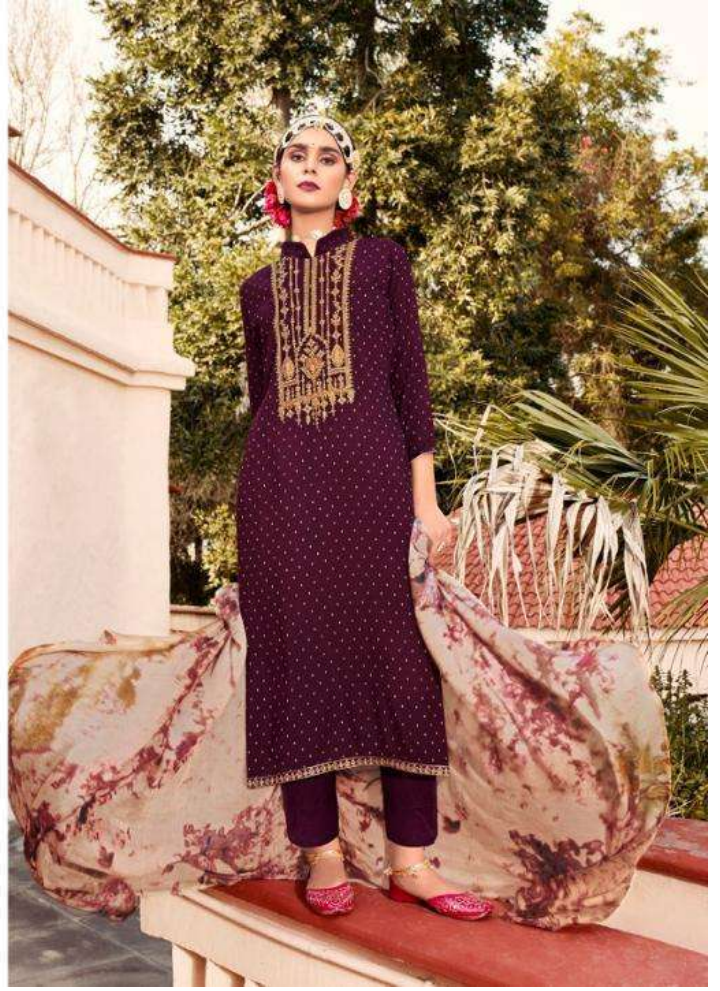

EHAANI

be fitted with your choice - 34001

34003 *looking gorgeous*

EHAANI

34004 *Let your light shine*

touching moments

34001

34002

34003

34004

34005

34006

EHAANI

WE ALWAYS BELIEVE IN QUALITY

DESIGN.NO	DESCRIPTION
34001	<p>TOP PURE REYON VISCOSE BUTI WITH FANCY WORK</p> <p>BOTTOM PURE COTTON SOLID DAYED</p> <p>DUPATTA PURE MASLIN DIGITAL PRINT</p>
34002	
34003	
34004	
34005	
34006	