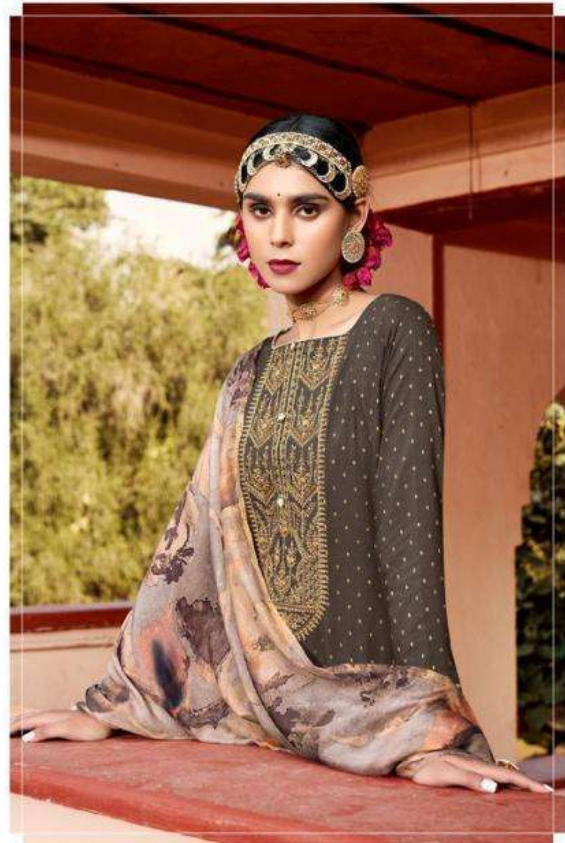

EHAANI

be fitted with your choice - 34001

34003 *looking gorgeous*

EHAANI

34004 *Let your light shine*

touching moments

„ 34001 „

„ 34002 „

„ 34003 „

„ 34004 „

„ 34005 „

„ 34006 „

EHAANI

WE ALWAYS BELIEVE IN QUALITY

DESIGN.NO	DESCRIPTION
34001	<p>TOP PURE REYON VISCOSE BUTI WITH FANCY WORK</p> <p>BOTTOM PURE COTTON SOLID DAYED</p> <p>DUPATTA PURE MASLIN DIGITAL PRINT</p>
34002	
34003	
34004	
34005	
34006	