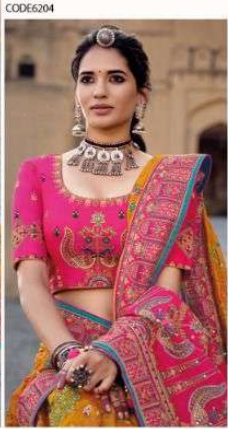

an heritage of women™
M. S. Bhattar

CODE6204