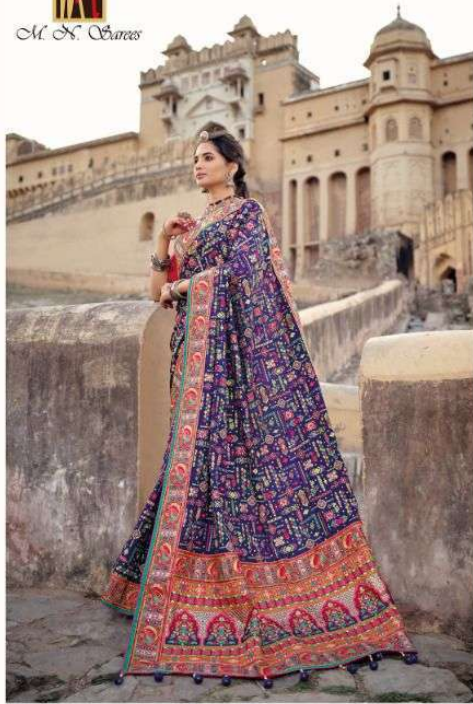

AN EXPERIMENT OF ARTISTRY™
M. N. Surtas

CODE6202