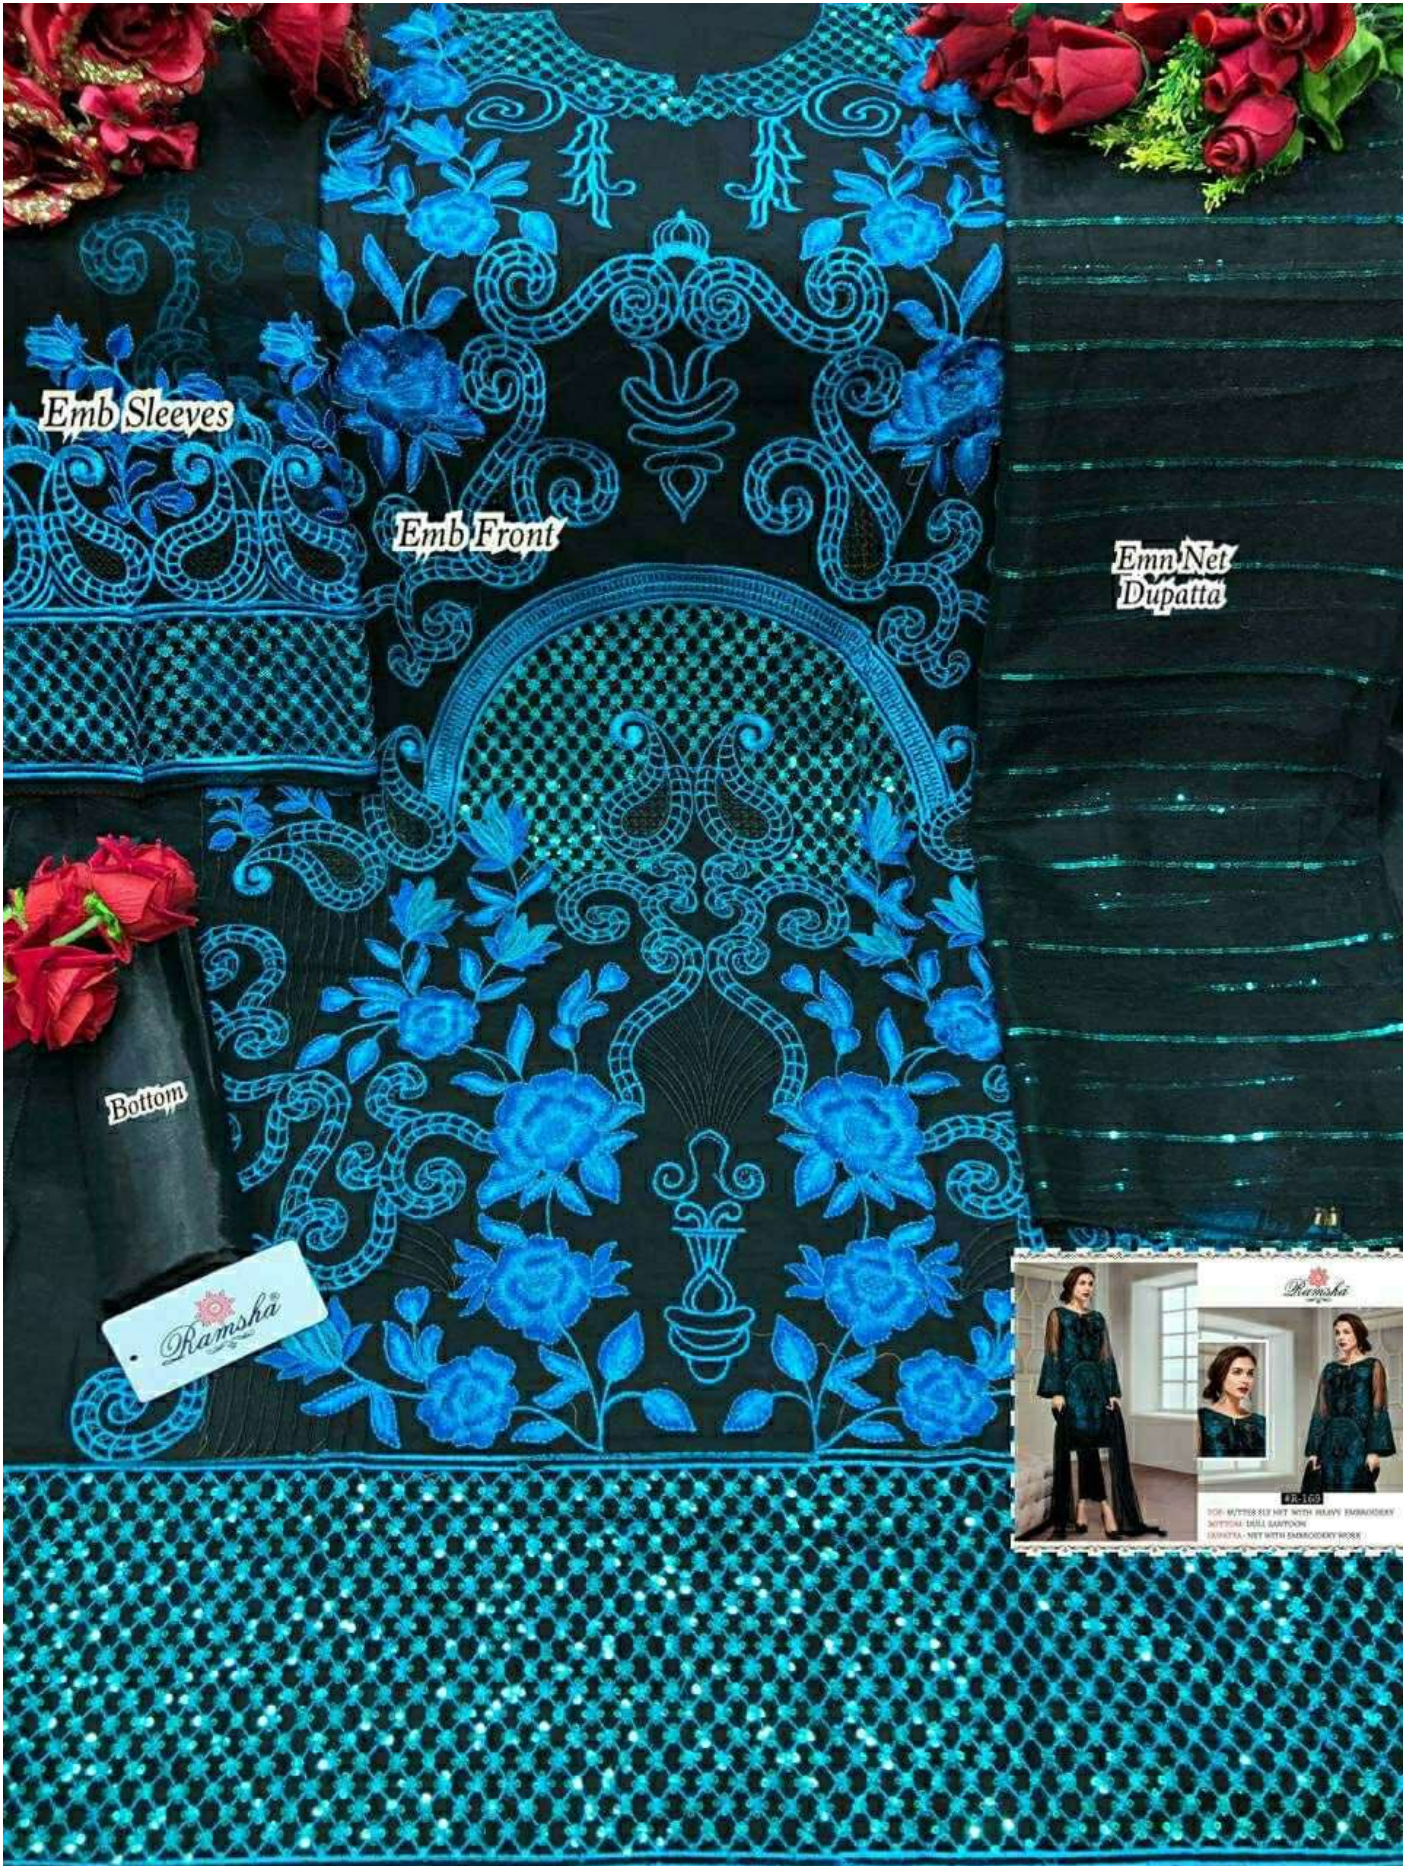

Emb Sleeves

Emb Front

Emb Net Dupatta

Bottom

Ramsha