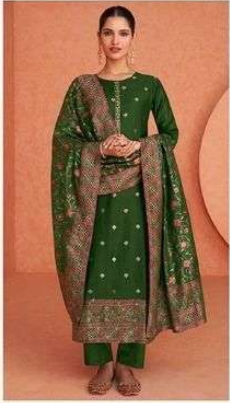

AA-103

Nitya®

AASMA

TOP
Silk Jaquard with Handwork & Diamond work in Daman
DUPATTA
Silk Jaquard
RATE : 2275.00