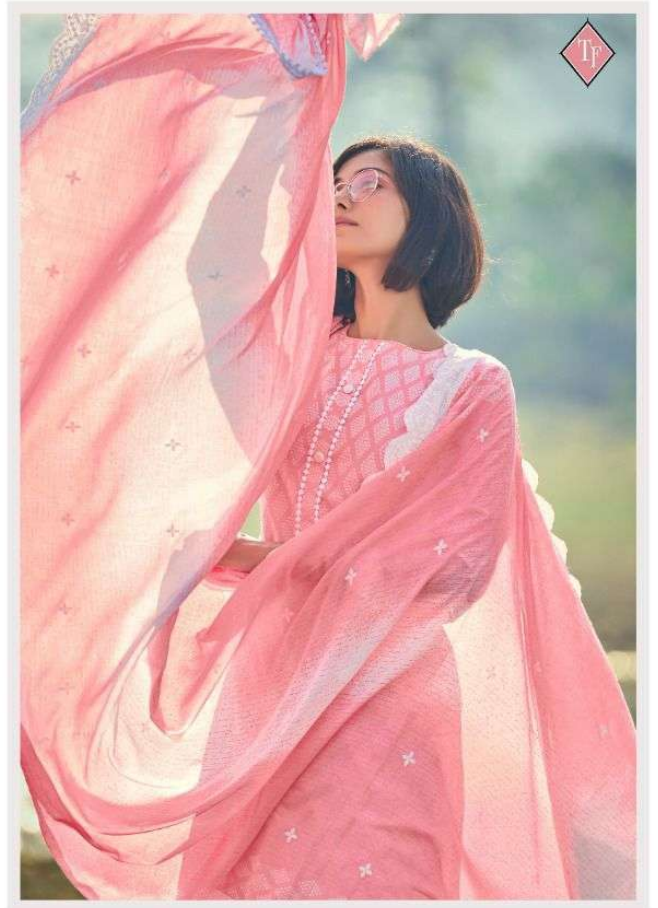

TANISHK
Fashion

TANISHK
Fashion

21006

ELEGANCE OF SHADES

SWEETNESS

The beauty of a woman is not in a facial mode but the true beauty in a woman is reflected in her soul. It is the caring that she lovingly gives the passion that she shows. The beauty of a woman grows with the passing years.

PRESENTING TO YOU OUR NEW CATALOGUE

Falak

FROM TANISHK FASHIONS,

TOP

PURE SEMI LOWN PRINT

BOTTOM

PURE LAWN

DUPATTA