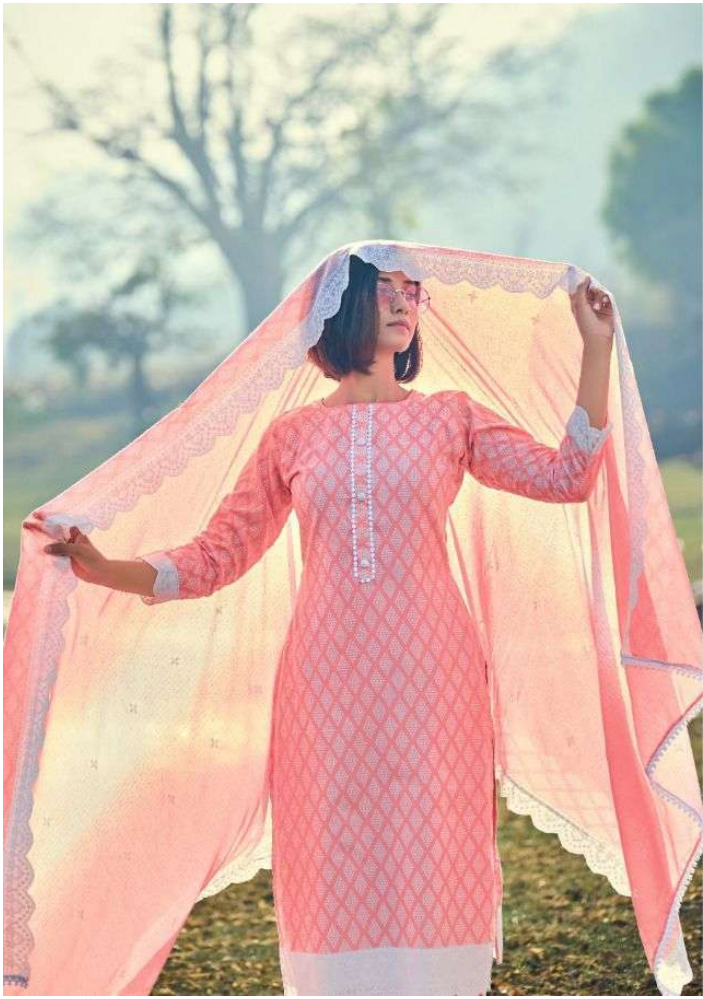

TANISHK
Fashion

TANISHK
Fashion

21006

ELEGANCE OF SHADES

SWEETNESS

The beauty of a woman is not in a facial mode but the true beauty in a woman is reflected in her soul. It is the caring that she lovingly gives the passion that she shows. The beauty of a woman grows with the passing years.

PRESENTING TO YOU OUR NEW CATALOGUE

Falak

FROM TANISHK FASHIONS,

TOP

PURE SEMI LOWN PRINT

BOTTOM

PURE LAWN

DUPATTA