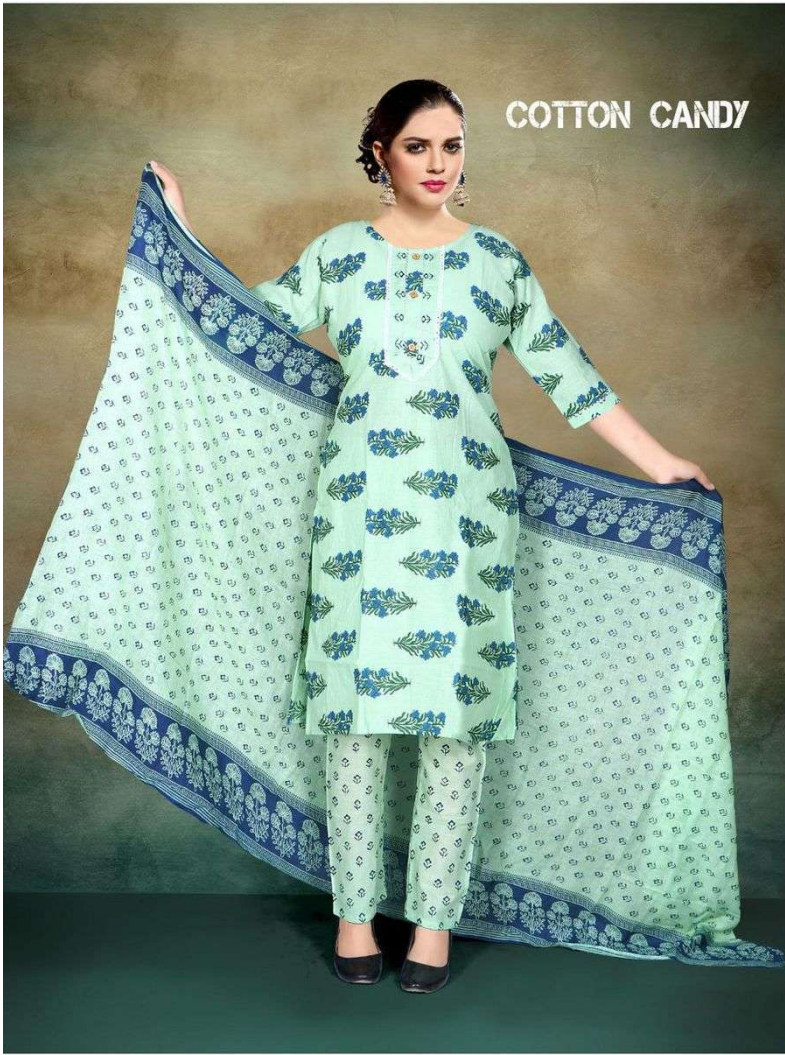

COTTON CANDY

TOP PANT DUPATTA

6.Designs

L XL XXL

COTTON CANDY

TOP PANT DUPATTA

6.Designs

L XL XXL

001

TRADITIONAL

COTTON CANDY

clothing

COTTON CANDY

extraordinary
Glory

002

003

COTTON CANDY

COLOUR

COTTON CANDY

005

TRADITIONAL

COTTON CANDY

clothing

Glory