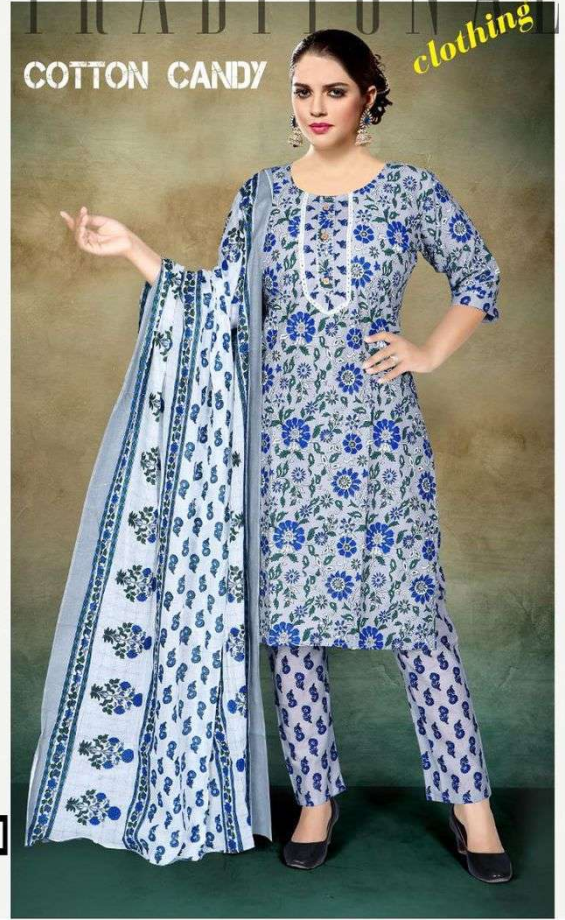

COTTON CANDY

TOP PANT DUPATTA

6.Designs

L XL XXL

COTTON CANDY

TOP PANT DUPATTA

6.Designs

L XL XXL

001

TRADITIONAL

COTTON CANDY

clothing

COTTON CANDY

extraordinary
Glory

002

003

COTTON CANDY

COLOUR

COTTON CANDY

005

TRADITIONAL

COTTON CANDY

clothing

Glory