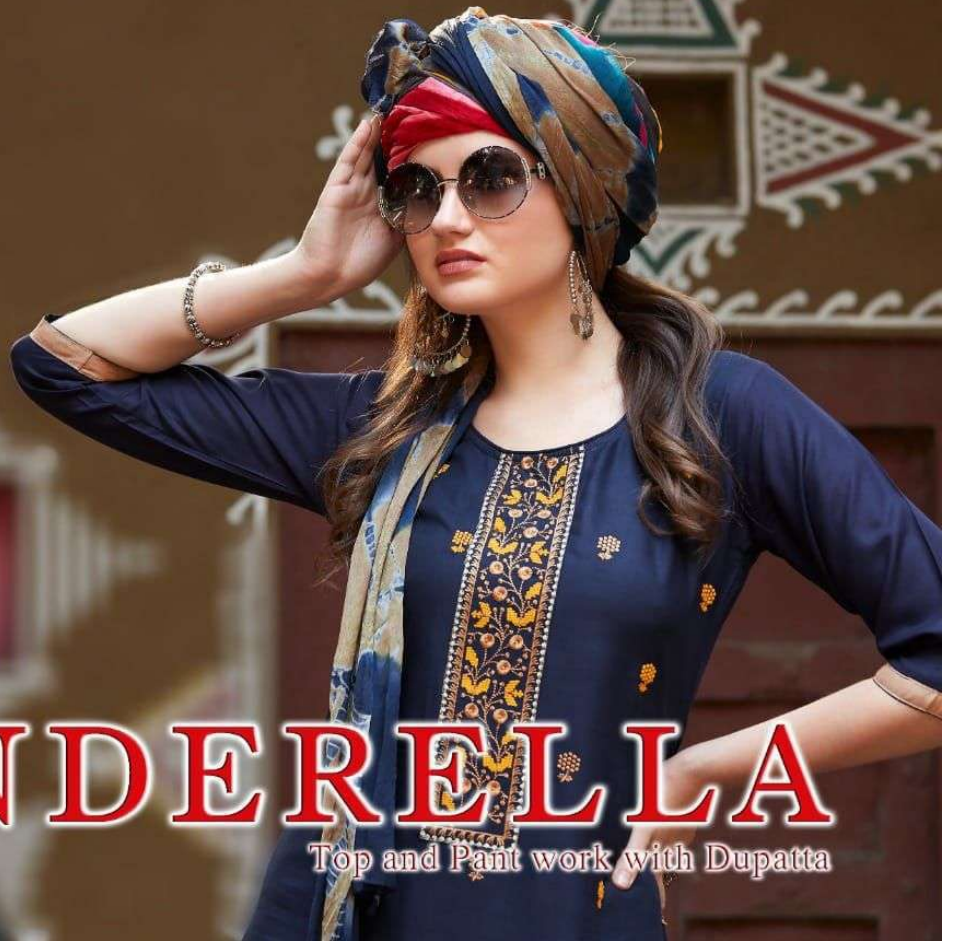

TM

V. Pradeep Trust..!!

CINDERELLA

Top and Pant work with Dupatta

TM

V Pradeep Trust..ll

CINDERELLA

Top and Pant work with Dupatta