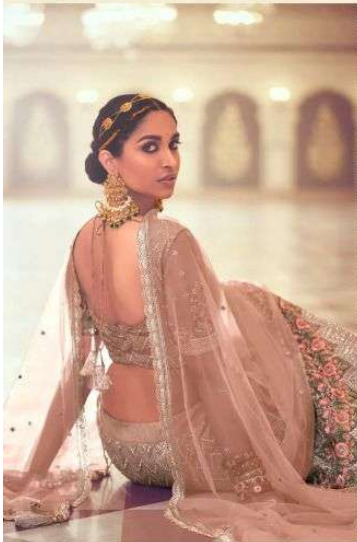

DUSTY PEACH NET LEHENGA HAVING MIRROR
WORK ON IT AND DECORATED WITH JARJAN, HAVING SAME COLOUR
NET DUPATTA WITH CUTWORK ON IT, PAIRED WITH SAME
COLOUR EMBROIDERY BLOUSE AND BELT

nakkashi

5191