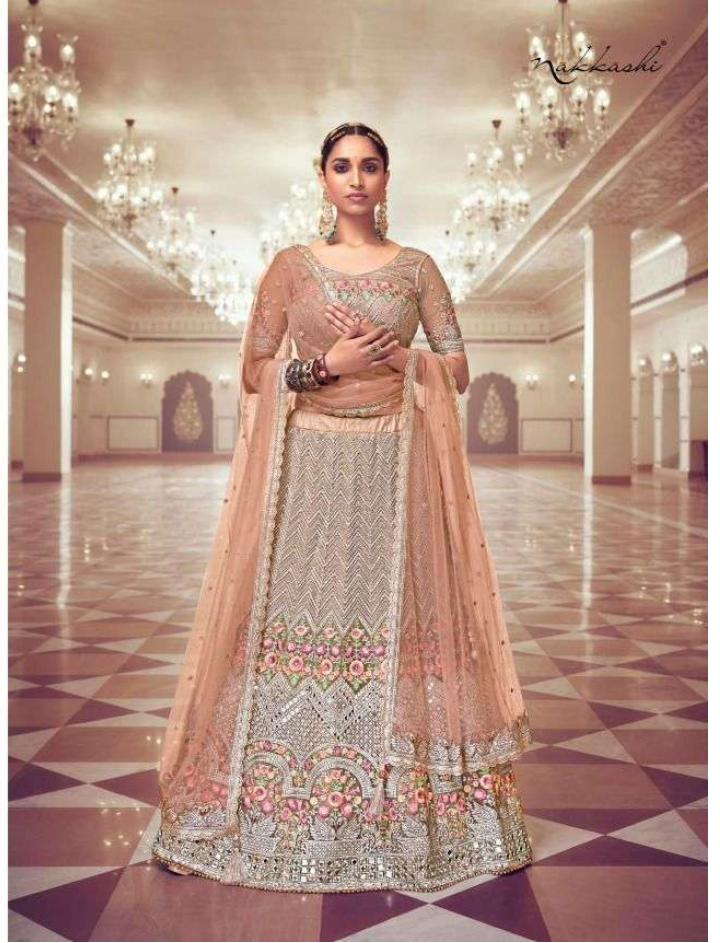

*nakkashi*

5191

5191

AQUA BLUE NET LEHENGA HAVING MIRROR WORK ON IT AND DECORATED WITH JIRKA, HAVING SAME COLOUR NET DUPATTA WITH ZARI AND JIRKA WORK ON IT, PAIRED WITH SAME COLOUR EMBROIDERY BLOUSE AND BELT