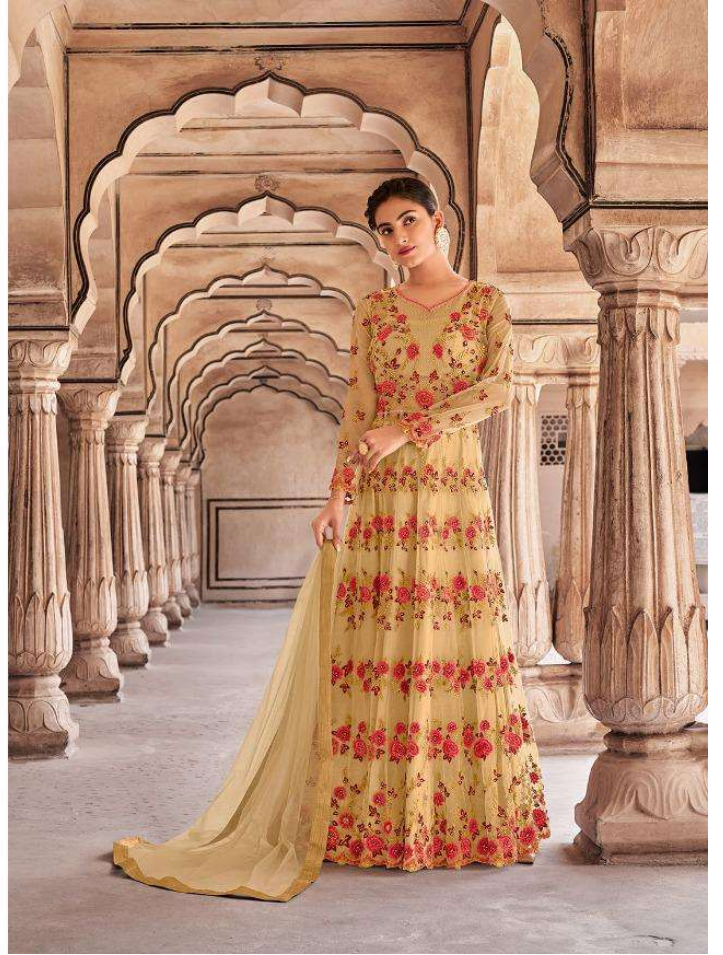

RAAZI  
SAB DIL RAAZI

AHALYA

A Product by Rama fashions

RAAZI  
SAB DIL RAAZI

AHALYA

A Product by Rama fashions

10058

FASHION UPDATES-STYLE *buzz*, fresh picks and shop talk

RAAZI

*Beauty begins the MOVEMENT TO DECIDE to me yourself.*

10061

RAAZI  
LAKH BOLI LAKHBI

10060

*Step out in style THIS SEASON*

10061

MY STYLE - *Beauty is where you find it : the traditional touch.*

10059

*Fashion design gives you AN OPPORTUNITY EXPRESS how you feel.*

10058

10059

10060

10061

AHALYA

A large, vertical, light-brown textured panel, possibly representing a book cover or a decorative wall. It features a decorative border with a scalloped top edge and a smaller, similar border near the bottom. The central area is framed by a large, arched, scalloped border.

*A blend of colors that highlight  
every corner of the attractive designs that in*

TURN ADORN YOU WITH VAST BEAUTY.