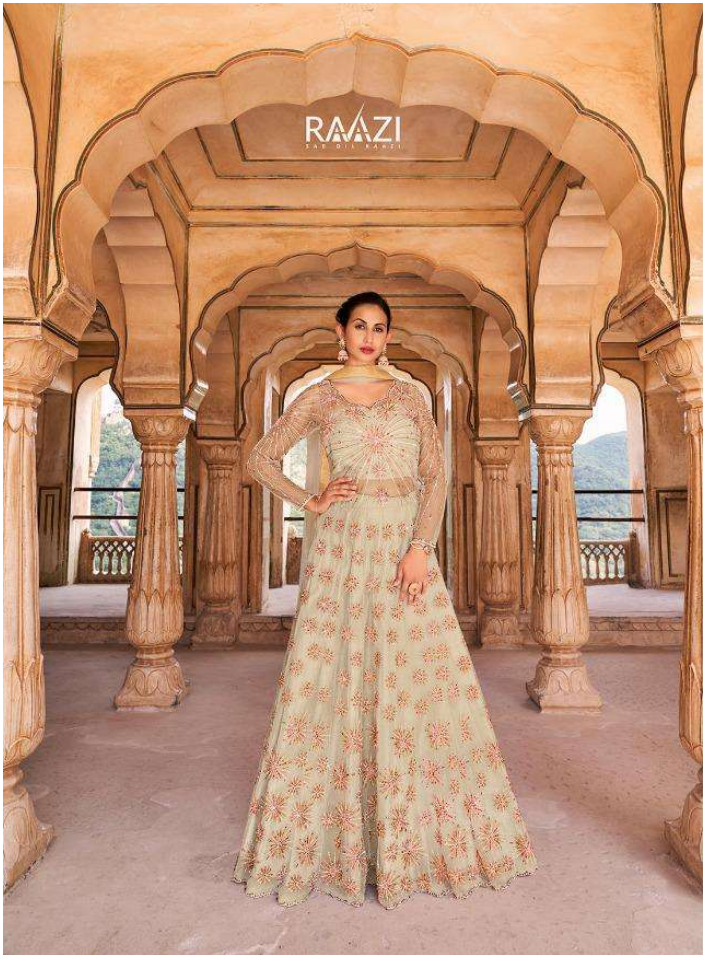

10059

Fashion design gives you AN OPPORTUNITY EXPRESS how you feel.