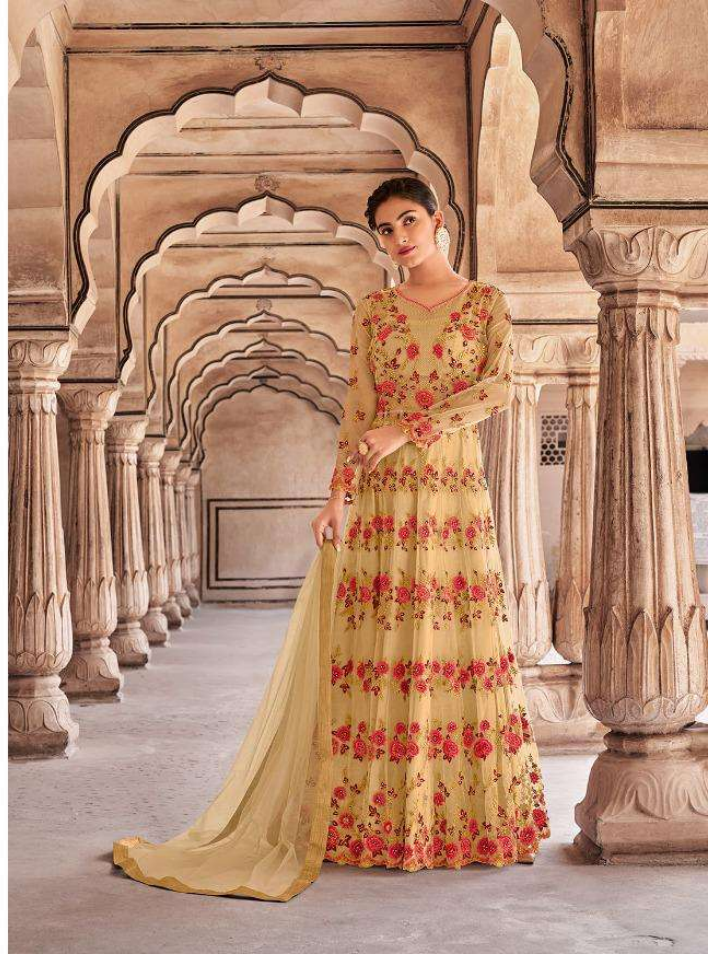

RAAZI
SAB DIL RAAZI

AHALYA

A Product by Rama fashions

RAAZI
SAB DIL RAAZI

AHALYA

A Product by Rama fashions

10058

FASHION UPDATES-STYLE *buzz*, *fresh picks* and *shop talk*

RAAZI
SAR OIL SAKSI

RAAZI
BY SITA RAANI

Beauty begins the MOVEMENT TO DECIDE to me yourself.

10061

RAAZI
LAKH BOLI LAKHBI

RAAZI

The queen of contemporary FASHION

10058

10060

10061

AHALYA

A large, vertical, light-brown textured panel with a decorative border. The top edge features a scalloped, arch-like shape. The panel has a subtle, aged appearance with some creases and variations in tone. The text is centered within the panel.