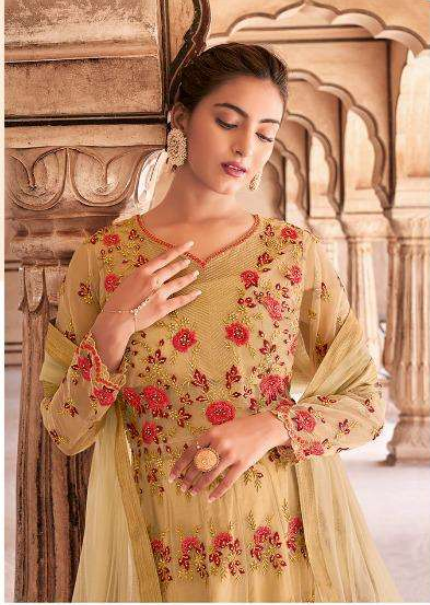

RAAZI
SAB DIL RAAZI

AHALYA

A Product by Rama fashions

RAAZI
SAB DIL RAAZI

AHALYA

A Product by Rama fashions

10058

FASHION UPDATES-STYLE *buzz*, *fresh picks* and *shop talk*

RAAZI
SAR OIL SAKSI

RAAZI
BY SITA RAANI

Beauty begins the MOVEMENT TO DECIDE to me yourself.

10061

RAAZI
LAKH BOLI LAKHBI

RAAZI

The queen of contemporary FASHION

10058

10060

10061

AHALYA

A large, vertical, light-brown textured panel with a decorative border. The top edge features a scalloped, arch-like shape. The panel has a subtle, aged appearance with some creases and variations in tone. The text is centered within the panel.

*A blend of colors that highlight
every corner of the attractive designs that in*
TURN ADORN YOU WITH VAST BEAUTY.

AHALYA