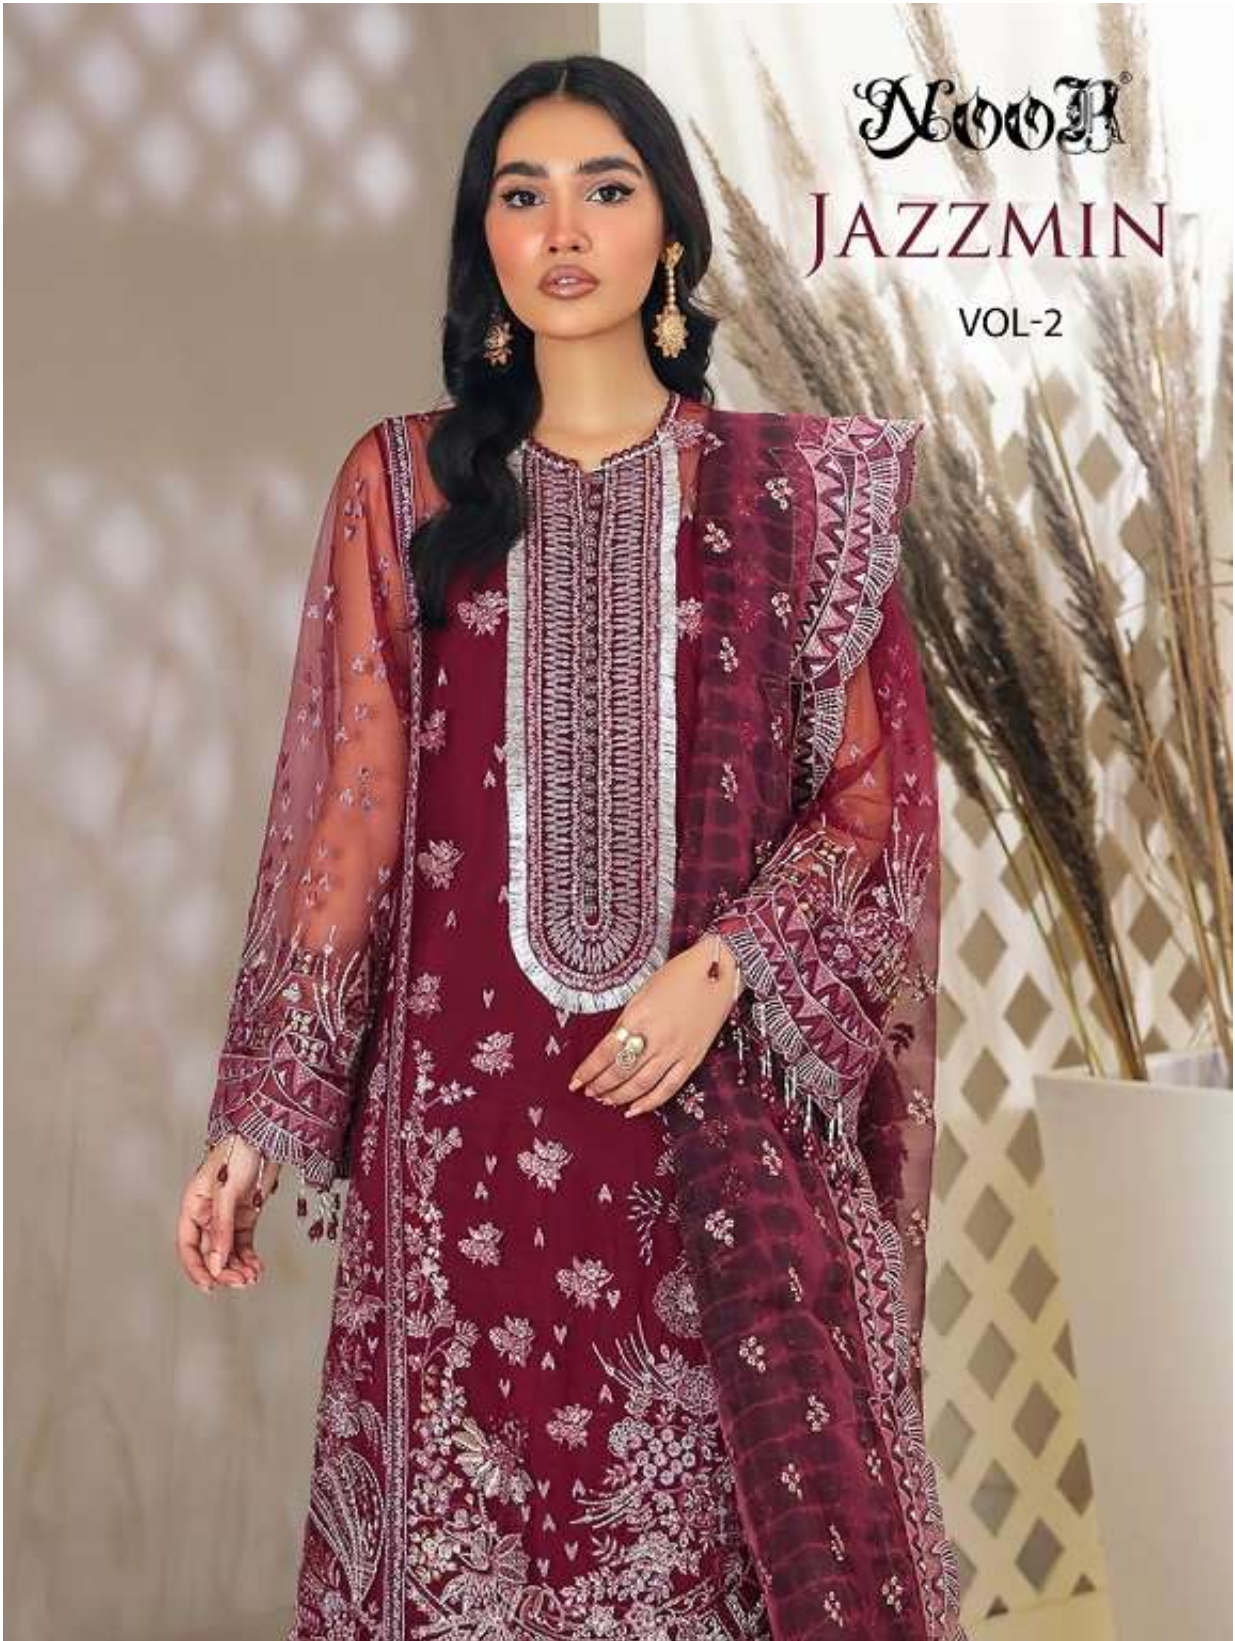

NOOR®

JAZZMIN

VOL-2

NOOR®

JAZZMIN

VOL-2

NOOR
JAZZMIN
VOL-2

14024

TOP

**FOX GEORGETTE WITH
STYLISH WORK**

**BOTTOM-INNER
HEAVY SANTOON**

DUPATTA

**NET EMBROIDERY
WITH BORDER**

NOOR
JAZZMIN
VOL-2

14022

TOP

FOX GEORGETTE WITH
STYLISH WORK

BOTTOM-INNER

HEAVY SANTOON

DUPATTA

NET EMBROIDERY
WITH BORDER

NODI
JAZZMIN
VOL-2

14023

TOP

FOX GEORGETTE WITH
STYLISH WORK

BOTTOM-INNER
HEAVY SANTOON

DUPATTA
NET EMBROIDERY
WITH BORDER

NOVA
JAZZMIN

VOL-2

14022

14023

14024