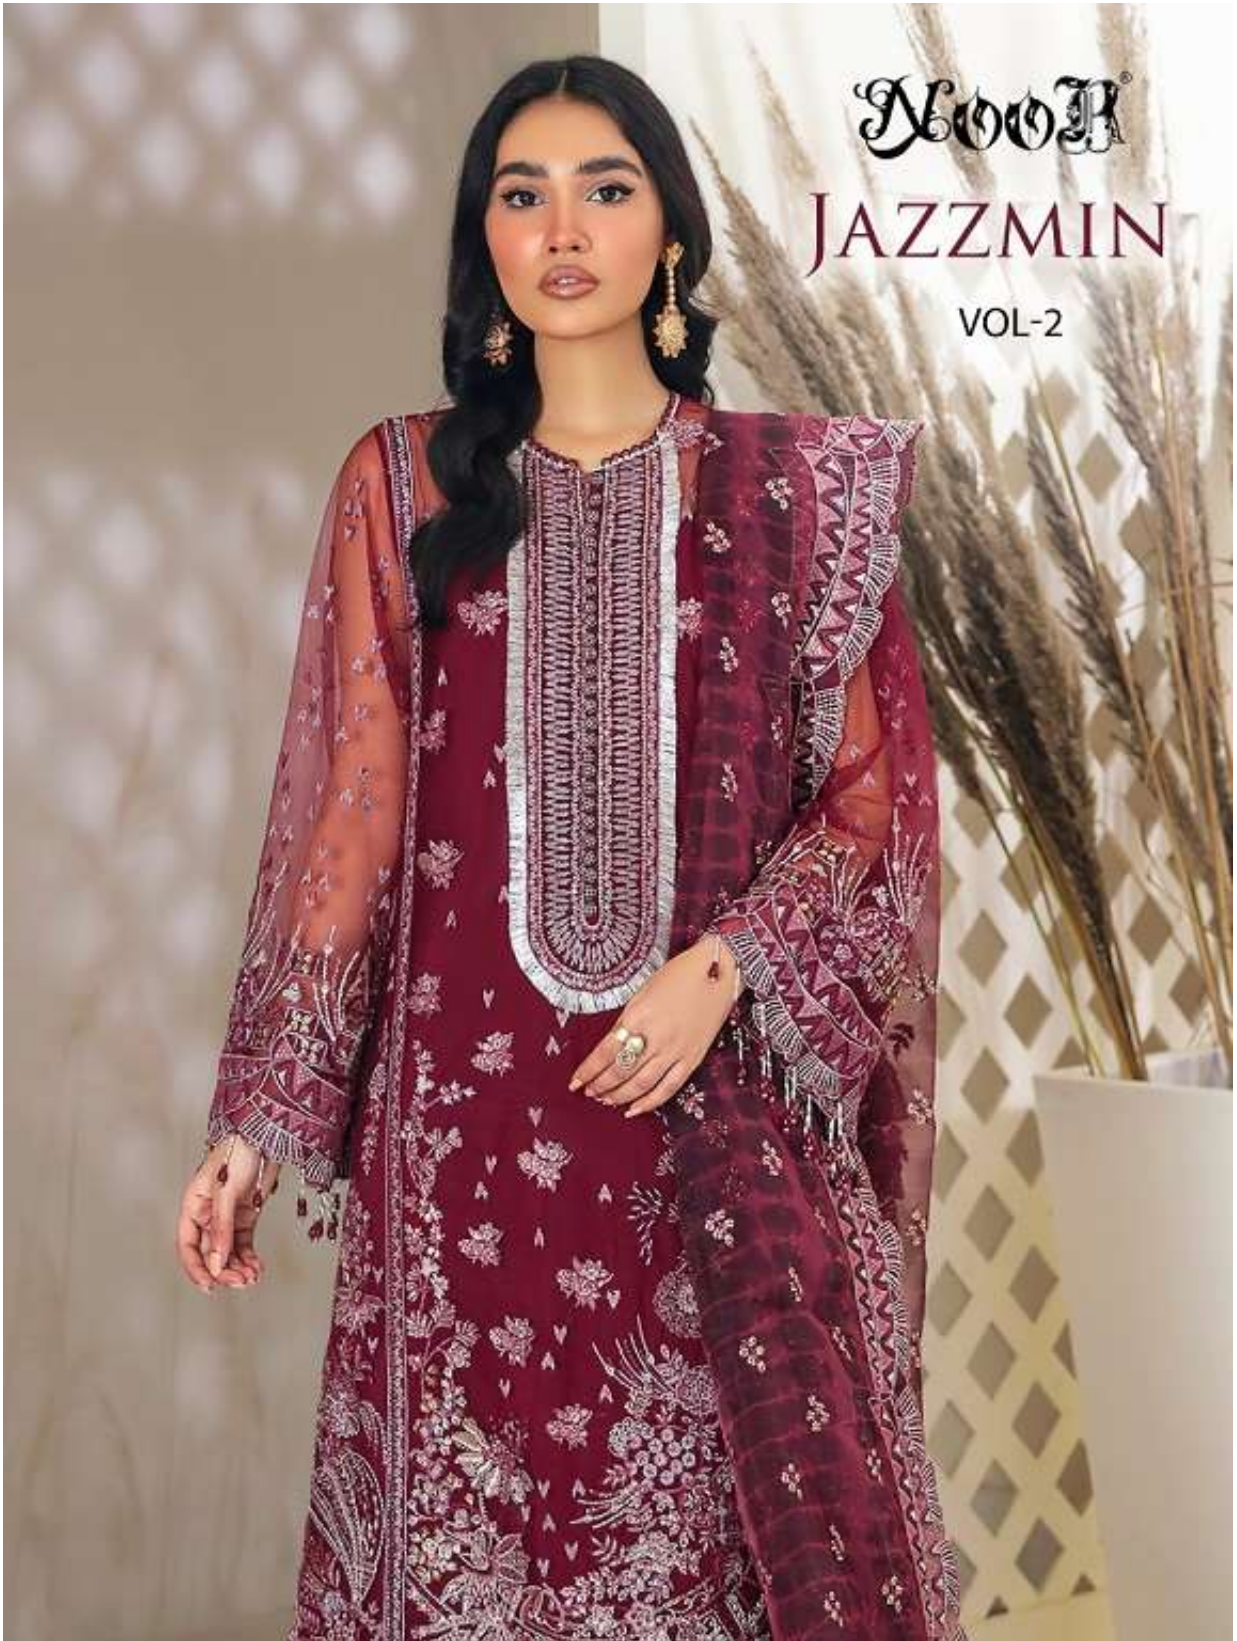

NOOR®

JAZZMIN

VOL-2

NOOR®

JAZZMIN

VOL-2

NOOR
JAZZMIN
VOL-2

14024

TOP

FOX GEORGETTE WITH
STYLISH WORK

BOTTOM-INNER
HEAVY SANTOON

DUPATTA
NET EMBROIDERY
WITH BORDER

NOOR
JAZZMIN
VOL-2

14022

TOP

FOX GEORGETTE WITH
STYLISH WORK

BOTTOM-INNER

HEAVY SANTOON

DUPATTA

NET EMBROIDERY
WITH BORDER

NODD
JAZZMIN
VOL-2

14023

TOP

FOX GEORGETTE WITH
STYLISH WORK

BOTTOM-INNER
HEAVY SANTOON

DUPATTA
NET EMBROIDERY
WITH BORDER

NOVA
JAZZMIN

VOL-2

14022

14023

14024