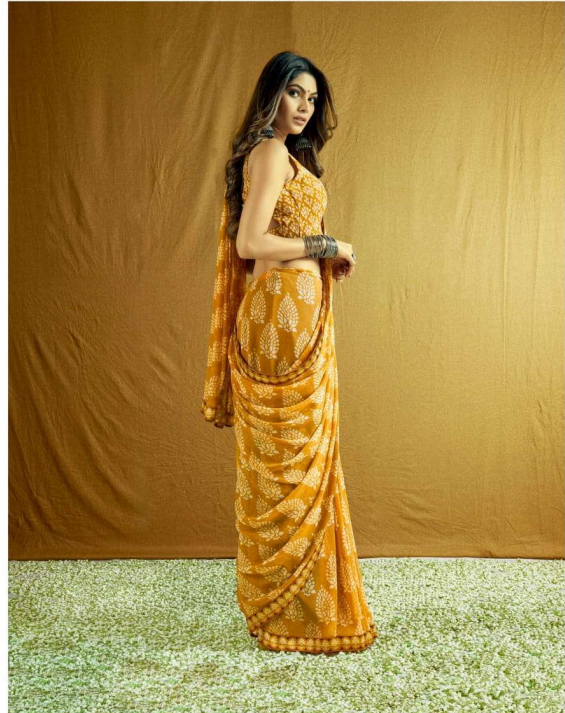

मोरपैख

(Morpankh)

मोरपँख

(Morpankh)

SANSKAR
BY SANGHVI

Everyone dresses a little differently and everyone's body looks different in it. So women in sarees are just what they are. Unique yet beautiful in their own way.

51032

Fashion trends

Ethnic sense

Everyone drapes a saree slightly differently and everyone's body looks different in it.
But women in sarees are like snowflakes. Unique yet beautiful in their own way.

51033

Rich radiant

Everyone looks a little slightly differently and
everyone's body looks different in it.
But women's sarees are like snowflakes.
Unique yet beautiful in their own way.

51034

Her Looks
51035
Her presence is so beautiful and elegant that it is impossible to look away from her. Her beauty is not just in her face, but in her entire being.

51037

Endless intricasy

Everyone drapes a saree slightly differently and everyone's body looks different in it. But women in sarees are like snowflakes. Unique yet beautiful in their own way.

51038

51039

Glamour Looking
Everyone drapes a saree slightly differently and
everyone's body looks different in it.
But women in sarees are like snowflakes.
Unique yet beautiful in their own way.