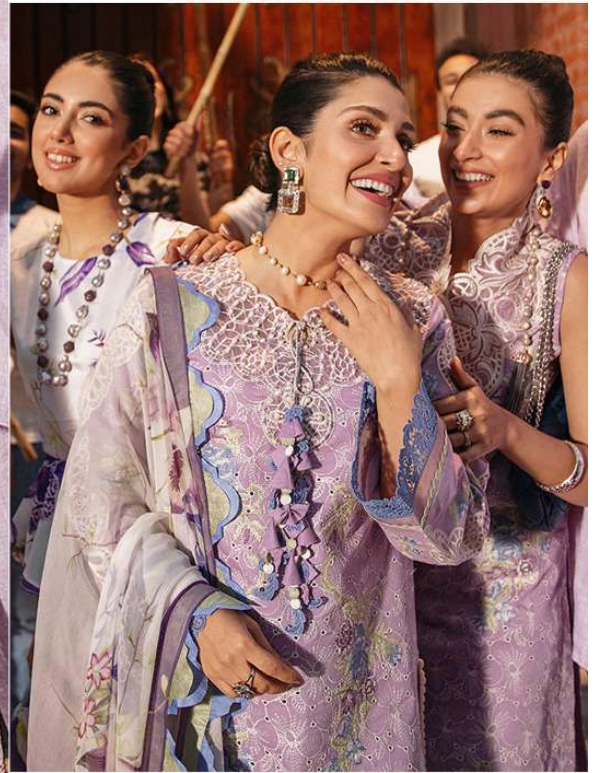

Serene
Pakistani Suit

D.NO.40002

A BRAND BY **ME** MEGHA EXPORT

TOP - LAWN COTTON HEAVY EMBROIDRED

BOTTOM - SEMI LAWN

DUPATTA - HEAVY CHIFFON DIGITAL PRINTED

Serene
Pakistani Suit

D.NO.40002

BOTTOM - SEMI LAWN

DUPATTA - HEAVY CHIFFON DIGITAL PRINTED

Serene
Pakistani Suit

D.NO.40006

A BRAND BY **ME** MEGHA EXPORT

TOP - LAWN COTTON HEAVY EMBROIDRED

BOTTOM - SEMI LAWN

DUPATTA - HEAVY CHIFFON DIGITAL PRINTED

D.NO.40001

D.NO.40002

D.NO.40003

D.NO.40004

D.NO.40005

D.NO.40006

MUSHQ VOL-2

D.NO.	TOP	BOTTOM	DUPATTA	RATE
40001	LAWN COTTON HEAVY EMBROIDRED	SEMI LAWN	HEAVY CHIFFON DIGITAL PRINTED	1199/-
40002	LAWN COTTON HEAVY EMBROIDRED	SEMI LAWN	HEAVY CHIFFON DIGITAL PRINTED	1199/-
40003	LAWN COTTON HEAVY EMBROIDRED	SEMI LAWN WITH BOTTOM PATCH	HEAVY CHIFFON DIGITAL PRINTED	1199/-
40004	LAWN COTTON HEAVY EMBROIDRED	SEMI LAWN	HEAVY CHIFFON DIGITAL PRINTED	1199/-
40005	LAWN COTTON HEAVY EMBROIDRED	SEMI LAWN	HEAVY CHIFFON DIGITAL PRINTED	1199/-
40006	LAWN COTTON HEAVY EMBROIDRED	SEMI LAWN	HEAVY CHIFFON DIGITAL PRINTED	1199/-

Serene
Pakistani Suit

A BRAND BY  MEGHA EXPORT

Serene
Pakistani Suit
A BRAND BY **ME** MEGHA EXPORT

D.NO.40003

TOP - LAWN COTTON HEAVY EMBROIDRED
BOTTOM - SEMI LAWN WITH BOTTOM PATCH
DUPATTA - HEAVY CHIFFON DIGITAL PRINTED