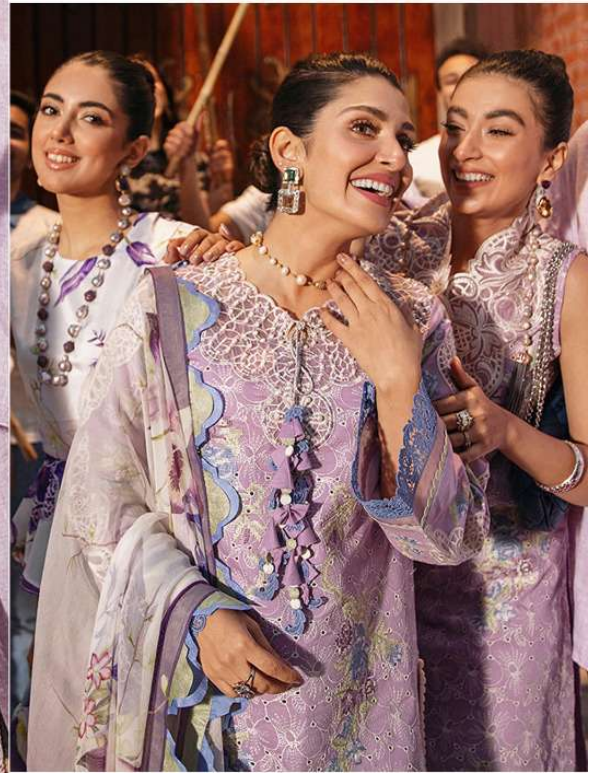

Serene
Pakistani Suit

D.NO.40002

A BRAND BY **ME** MEGHA EXPORT

TOP - LAWN COTTON HEAVY EMBROIDRED

BOTTOM - SEMI LAWN

DUPATTA - HEAVY CHIFFON DIGITAL PRINTED

Serene
Pakistani Suit

D.NO.40002

BOTTOM - SEMI LAWN

DUPATTA - HEAVY CHIFFON DIGITAL PRINTED

Serene
Pakistani Suit
A BRAND BY **ME** MEGHA EXPORT

D.NO.40006

TOP - LAWN COTTON HEAVY EMBROIDRED

BOTTOM - SEMI LAWN

DUPATTA - HEAVY CHIFFON DIGITAL PRINTED

D.NO.40001

D.NO.40002

D.NO.40003

D.NO.40004

D.NO.40005

D.NO.40006

MUSHQ VOL-2

D.NO.	TOP	BOTTOM	DUPATTA	RATE
40001	LAWN COTTON HEAVY EMBROIDRED	SEMI LAWN	HEAVY CHIFFON DIGITAL PRINTED	1199/-
40002	LAWN COTTON HEAVY EMBROIDRED	SEMI LAWN	HEAVY CHIFFON DIGITAL PRINTED	1199/-
40003	LAWN COTTON HEAVY EMBROIDRED	SEMI LAWN WITH BOTTOM PATCH	HEAVY CHIFFON DIGITAL PRINTED	1199/-
40004	LAWN COTTON HEAVY EMBROIDRED	SEMI LAWN	HEAVY CHIFFON DIGITAL PRINTED	1199/-
40005	LAWN COTTON HEAVY EMBROIDRED	SEMI LAWN	HEAVY CHIFFON DIGITAL PRINTED	1199/-
40006	LAWN COTTON HEAVY EMBROIDRED	SEMI LAWN	HEAVY CHIFFON DIGITAL PRINTED	1199/-

Serene
Pakistani Suit

A BRAND BY  MEGHA EXPORT

Serene
Pakistani Suit
A BRAND BY **ME** MEGHA EXPORT

D.NO.40003

TOP - LAWN COTTON HEAVY EMBROIDRED
BOTTOM - SEMI LAWN WITH BOTTOM PATCH
DUPATTA - HEAVY CHIFFON DIGITAL PRINTED