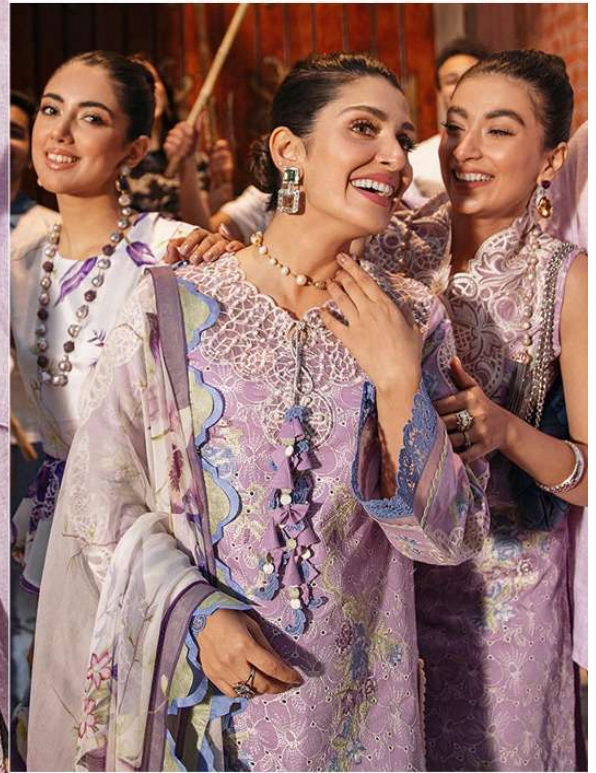

Serene
Pakistani Suit

D.NO.40002

A BRAND BY **ME** MEGHA EXPORT

TOP - LAWN COTTON HEAVY EMBROIDRED

BOTTOM - SEMI LAWN

DUPATTA - HEAVY CHIFFON DIGITAL PRINTED

Serene
Pakistani Suit
A BRAND BY **ME** MEGHA EXPORT

BOTTOM - SEMI LAWN

DUPATTA - HEAVY CHIFFON DIGITAL PRINTED

Serene
Pakistani Suit
A BRAND BY **ME MEGHA EXPORT**

D.NO.40006

TOP - LAWN COTTON HEAVY EMBROIDRED

BOTTOM - SEMI LAWN

DUPATTA - HEAVY CHIFFON DIGITAL PRINTED

Serene
Pakistani Suit

A BRAND BY  MEGHA EXPORT

Serene
Pakistani Suit

D.NO.40003

A BRAND BY **ME** MEGHA EXPORT

TOP - LAWN COTTON HEAVY EMBROIDRED
BOTTOM - SEMI LAWN WITH BOTTOM PATCH
DUPATTA - HEAVY CHIFFON DIGITAL PRINTED