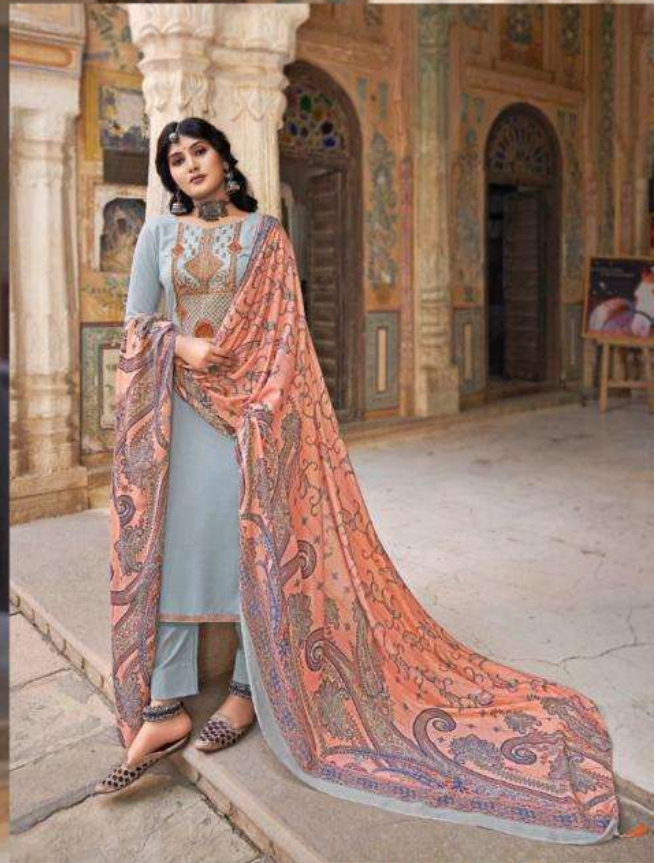

Noreen

Noreen

WE ALWAYS BELIEVE IN QUALITY

DESIGN.NO	DESCRIPTION
41001	TOP PURE JAAM PRINT WITH FANCY WORK
41002	
41003	
41004	BOTTOM PURE COTTON SOLID DAYED
41005	
41006	DUPATTA PURE LAWN PRINT WITH TASSELS
41007	
41008	

41008

41007

Feminine

Let your self be the beauty you desire our style show our fashion show

41006

41003

41001

Noreen