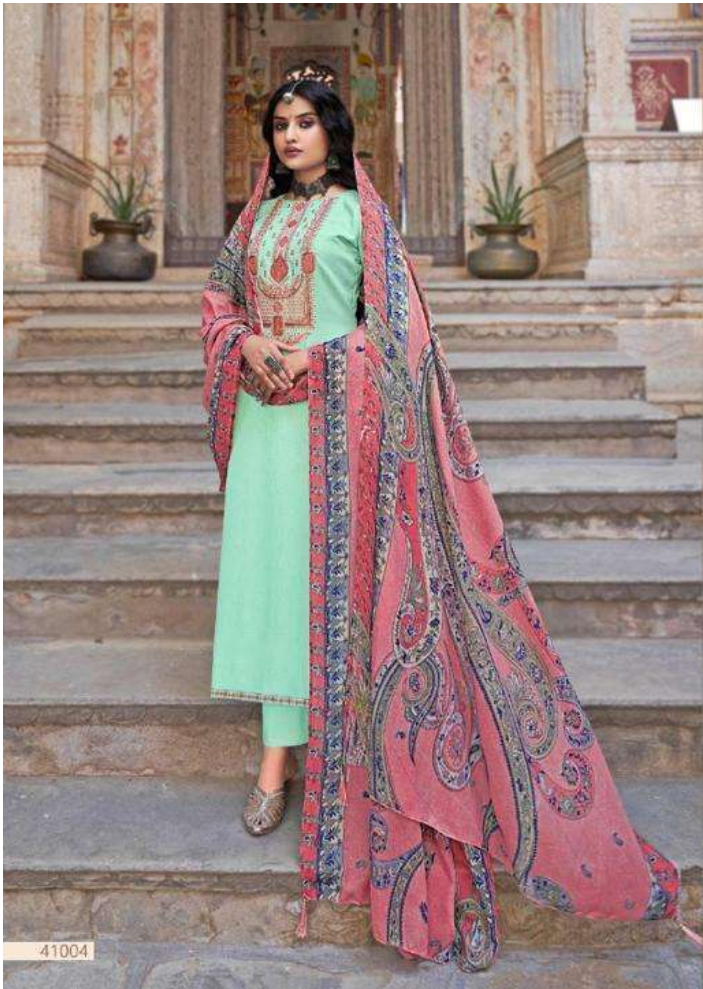

Noreen

Noreen

WE ALWAYS BELIEVE IN QUALITY

DESIGN.NO	DESCRIPTION
41001	TOP PURE JAAM PRINT WITH FANCY WORK
41002	
41003	
41004	BOTTOM PURE COTTON SOLID DAYED
41005	
41006	DUPATTA PURE LAWN PRINT WITH TASSELS
41007	
41008	

41005

41001

41002

41003

41004

41005

41006

41007

41008

41007

Feminine

Let your self be the beauty you desire our style show our fashion show

41006

41003

41001

Noreen