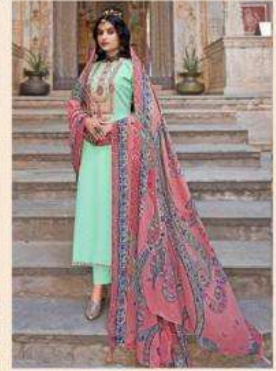

Noreen

Noreen

WE ALWAYS BELIEVE IN QUALITY

DESIGN.NO	DESCRIPTION
41001	TOP PURE JAAM PRINT WITH FANCY WORK
41002	
41003	
41004	BOTTOM PURE COTTON SOLID DAYED
41005	
41006	DUPATTA PURE LAWN PRINT WITH TASSELS
41007	
41008	

41001

41002

41003

41004

41005

41006

41007

41008