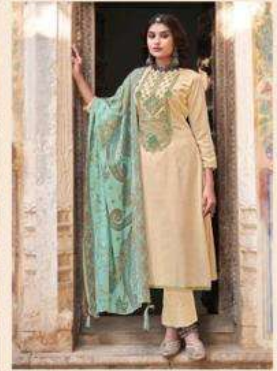

Noreen

Noreen

WE ALWAYS BELIEVE IN QUALITY

DESIGN.NO	DESCRIPTION
41001	TOP PURE JAAM PRINT WITH FANCY WORK
41002	
41003	
41004	BOTTOM PURE COTTON SOLID DAYED
41005	
41006	DUPATTA PURE LAWN PRINT WITH TASSELS
41007	
41008	

41005

41001

41002

41003

41004

41005

41006

41007

41008

Feminine

With your soft the details you desire our style shows our fashion story

41006

41003

Everything
Never ending fashion with our latest
Fashionable Culture
41002

41001

Noreen