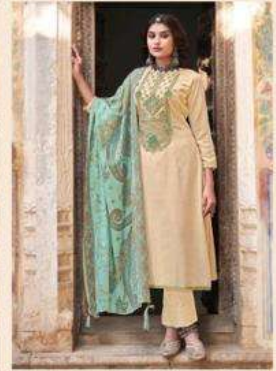

Noreen

Noreen

WE ALWAYS BELIEVE IN QUALITY

DESIGN.NO	DESCRIPTION
41001	TOP PURE JAAM PRINT WITH FANCY WORK
41002	
41003	
41004	BOTTOM PURE COTTON SOLID DAYED
41005	
41006	DUPATTA PURE LAWN PRINT WITH TASSELS
41007	
41008	

41001

41002

41003

41004

41005

41006

41007

41008

41007

Feminine
With your soft the details you dress our
style show our fashion story
41006

41003

Everything
Never ending fashion with our latest
Fashionable culture
41002

Noreen