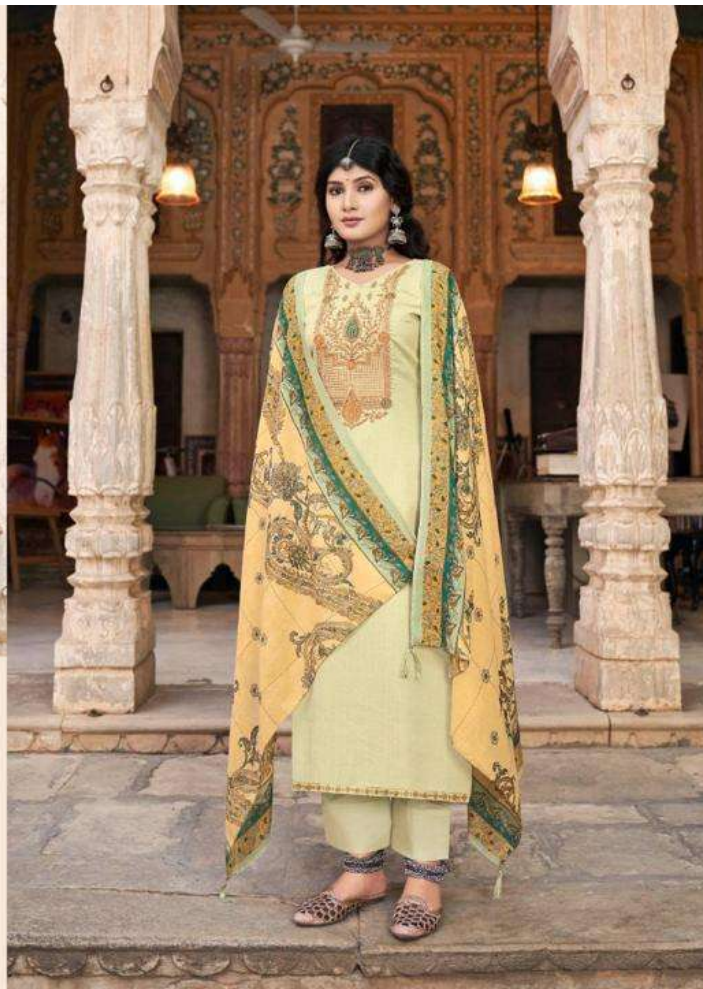

Feminine

41006