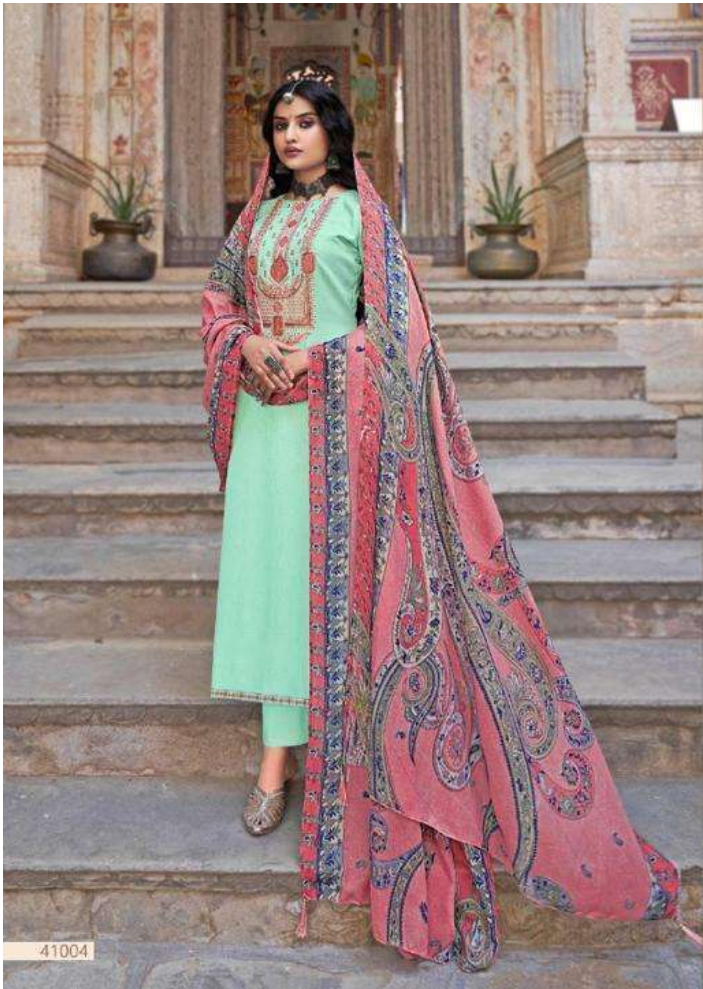

Noreen

Noreen

WE ALWAYS BELIEVE IN QUALITY

DESIGN.NO	DESCRIPTION
41001	TOP PURE JAAM PRINT WITH FANCY WORK
41002	
41003	
41004	BOTTOM PURE COTTON SOLID DAYED
41005	
41006	DUPATTA PURE LAWN PRINT WITH TASSELS
41007	
41008	

41005

41001

41002

41003

41004

41005

41006

41007

41008

Feminine

With your soft the details you desire our style shows our fashion story

41006

41003

Everything
Never ending fashion with our latest
Fashionable Culture
41002

41001

Noreen