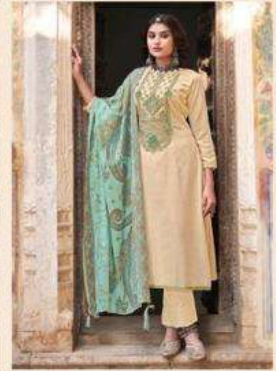

Noreen

Noreen

WE ALWAYS BELIEVE IN QUALITY

DESIGN.NO	DESCRIPTION
41001	TOP PURE JAAM PRINT WITH FANCY WORK
41002	
41003	
41004	BOTTOM PURE COTTON SOLID DAYED
41005	
41006	DUPATTA PURE LAWN PRINT WITH TASSELS
41007	
41008	

41001

41002

41003

41004

41005

41006

41007

41008

Feminine

With your soft the details you dress our style show our fashion story

41006

41003

Everything
Never ending fashion with our latest
fashionable culture
41002

Noreen