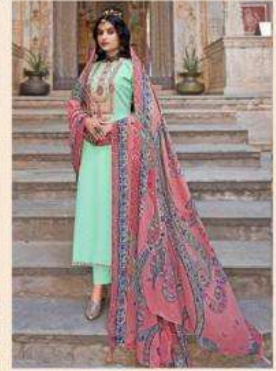

Noreen

Noreen

WE ALWAYS BELIEVE IN QUALITY

DESIGN.NO	DESCRIPTION
41001	TOP PURE JAAM PRINT WITH FANCY WORK
41002	
41003	
41004	BOTTOM PURE COTTON SOLID DAYED
41005	
41006	DUPATTA PURE LAWN PRINT WITH TASSELS
41007	
41008	

41005

41001

41002

41003

41004

41005

41006

41007

41008

41007

Feminine

Let your self be the beauty you desire our style show our fashion show

41006

41003

41001

Noreen