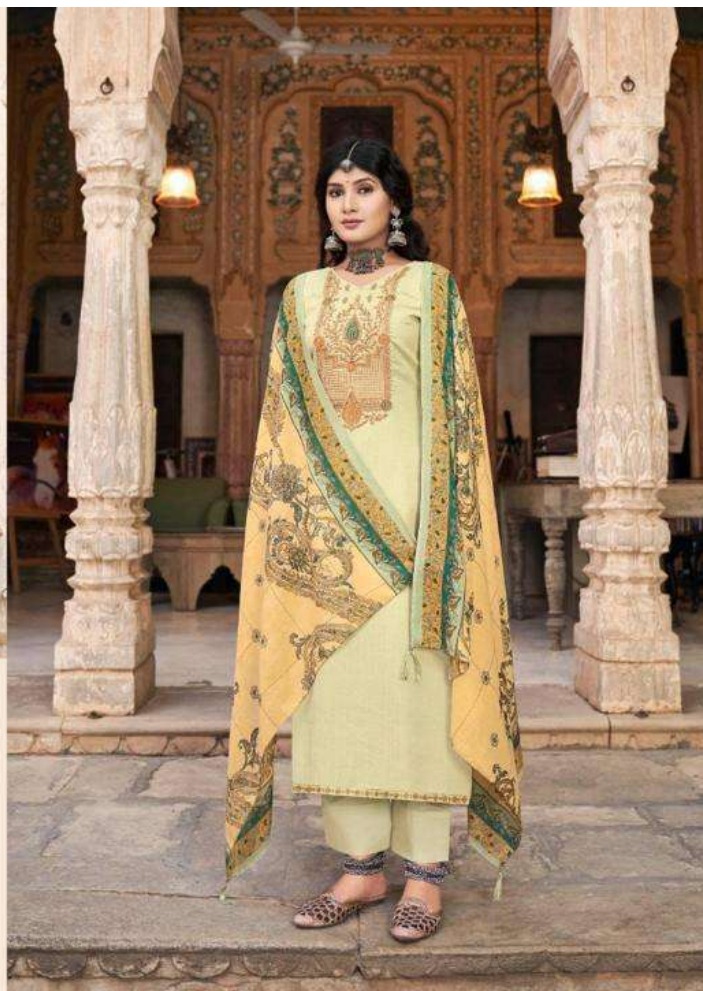

Feminine

41006