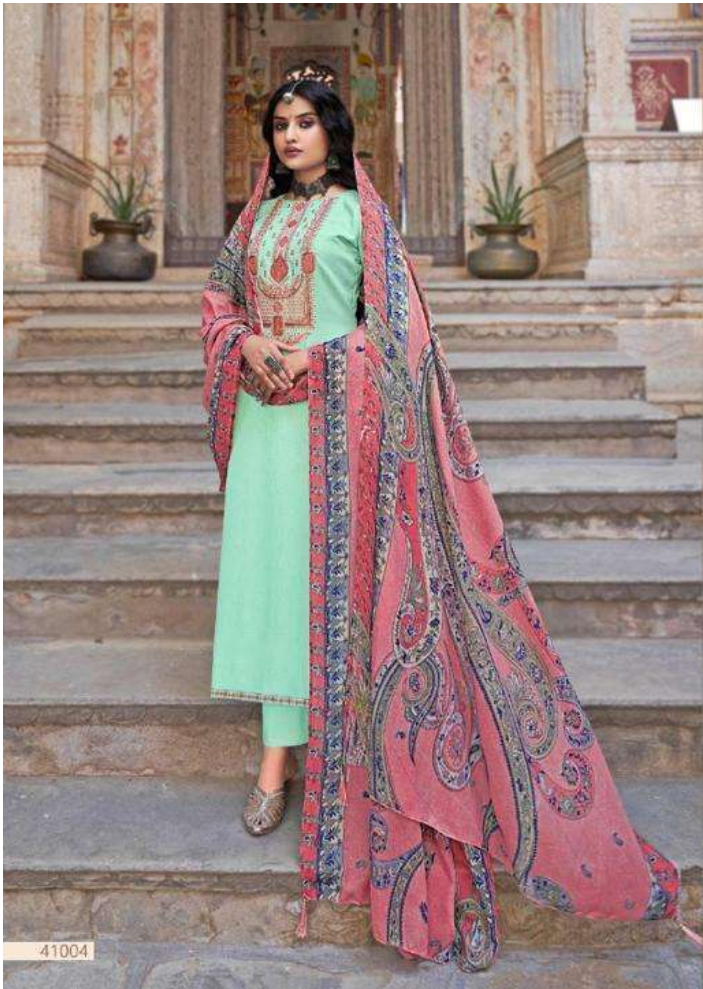

Noreen

Noreen

WE ALWAYS BELIEVE IN QUALITY

DESIGN.NO	DESCRIPTION
41001	TOP PURE JAAM PRINT WITH FANCY WORK
41002	
41003	
41004	BOTTOM PURE COTTON SOLID DAYED
41005	
41006	DUPATTA PURE LAWN PRINT WITH TASSELS
41007	
41008	

41001

41002

41003

41004

41005

41006

41007

41008

Feminine

With your soft the details you dress our style show our fashion story

41006

41003

Everything
Never ending fashion with our latest
fashionable culture
41002

Noreen