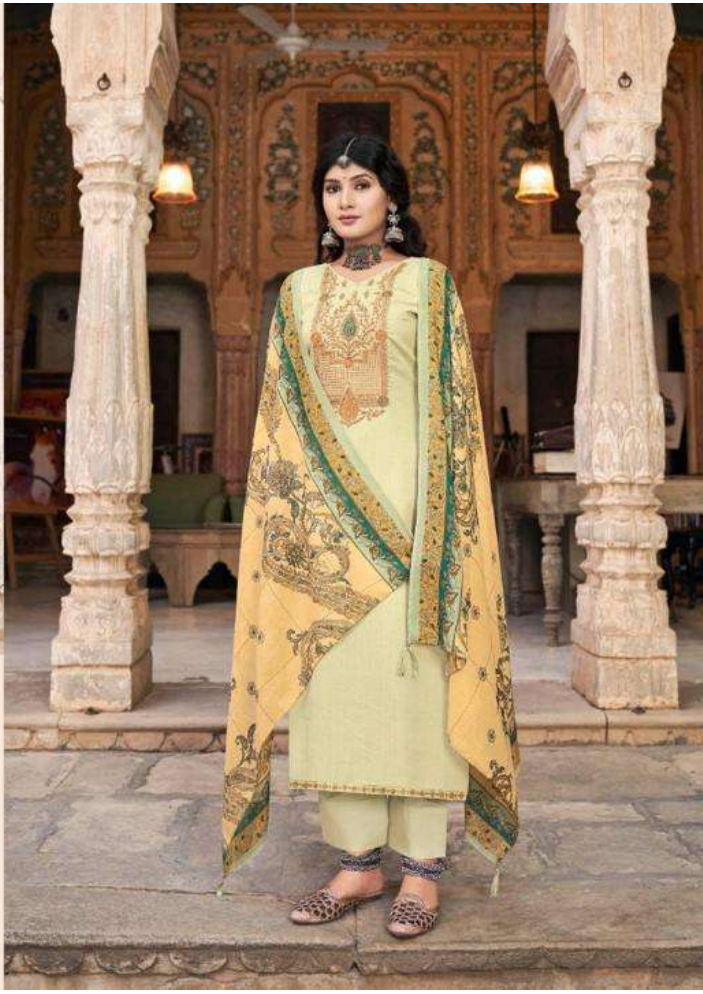

Noreen

Noreen

WE ALWAYS BELIEVE IN QUALITY

DESIGN.NO	DESCRIPTION
41001	TOP PURE JAAM PRINT WITH FANCY WORK
41002	
41003	
41004	BOTTOM PURE COTTON SOLID DAYED
41005	
41006	DUPATTA PURE LAWN PRINT WITH TASSELS
41007	
41008	

41001

41002

41003

41004

41005

41006

41007

41008

41007

Feminine
With your soft the details you dress our
style show our fashion story
41006

41003

Everything
Never ending fashion with our latest
Fashionable culture
41002

Noreen