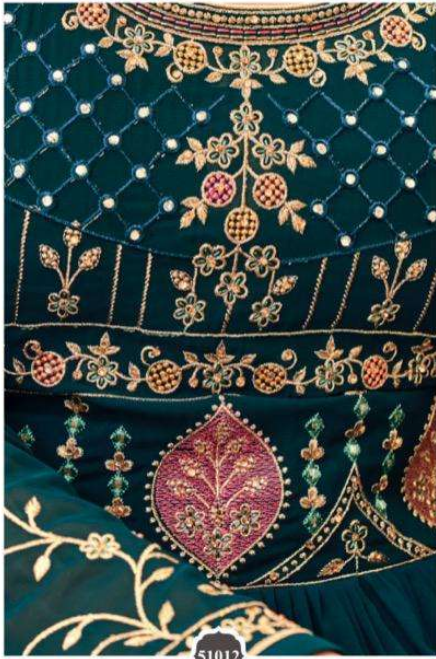

# SACHI

VOL. 01

fiona®

A superb embroidery added beauty of the creation fell in love with fabric all over again  
**EFFORTLESS**  
BEAUTY

fiona®

The finest  
HERITAGE  
HUES

51012

The best way to bring a new dimension to fashion is to make it convenient and comfortable.  
**HERITAGE**  
HUES

# SACHI

VOL. 01

fiona®

STYLE  
STATEMENT

51013

51013

A superb embroidery added beauty of the creation fall in love with fabric all over again  
**EFFORTLESS**  
BEAUTY

S1011