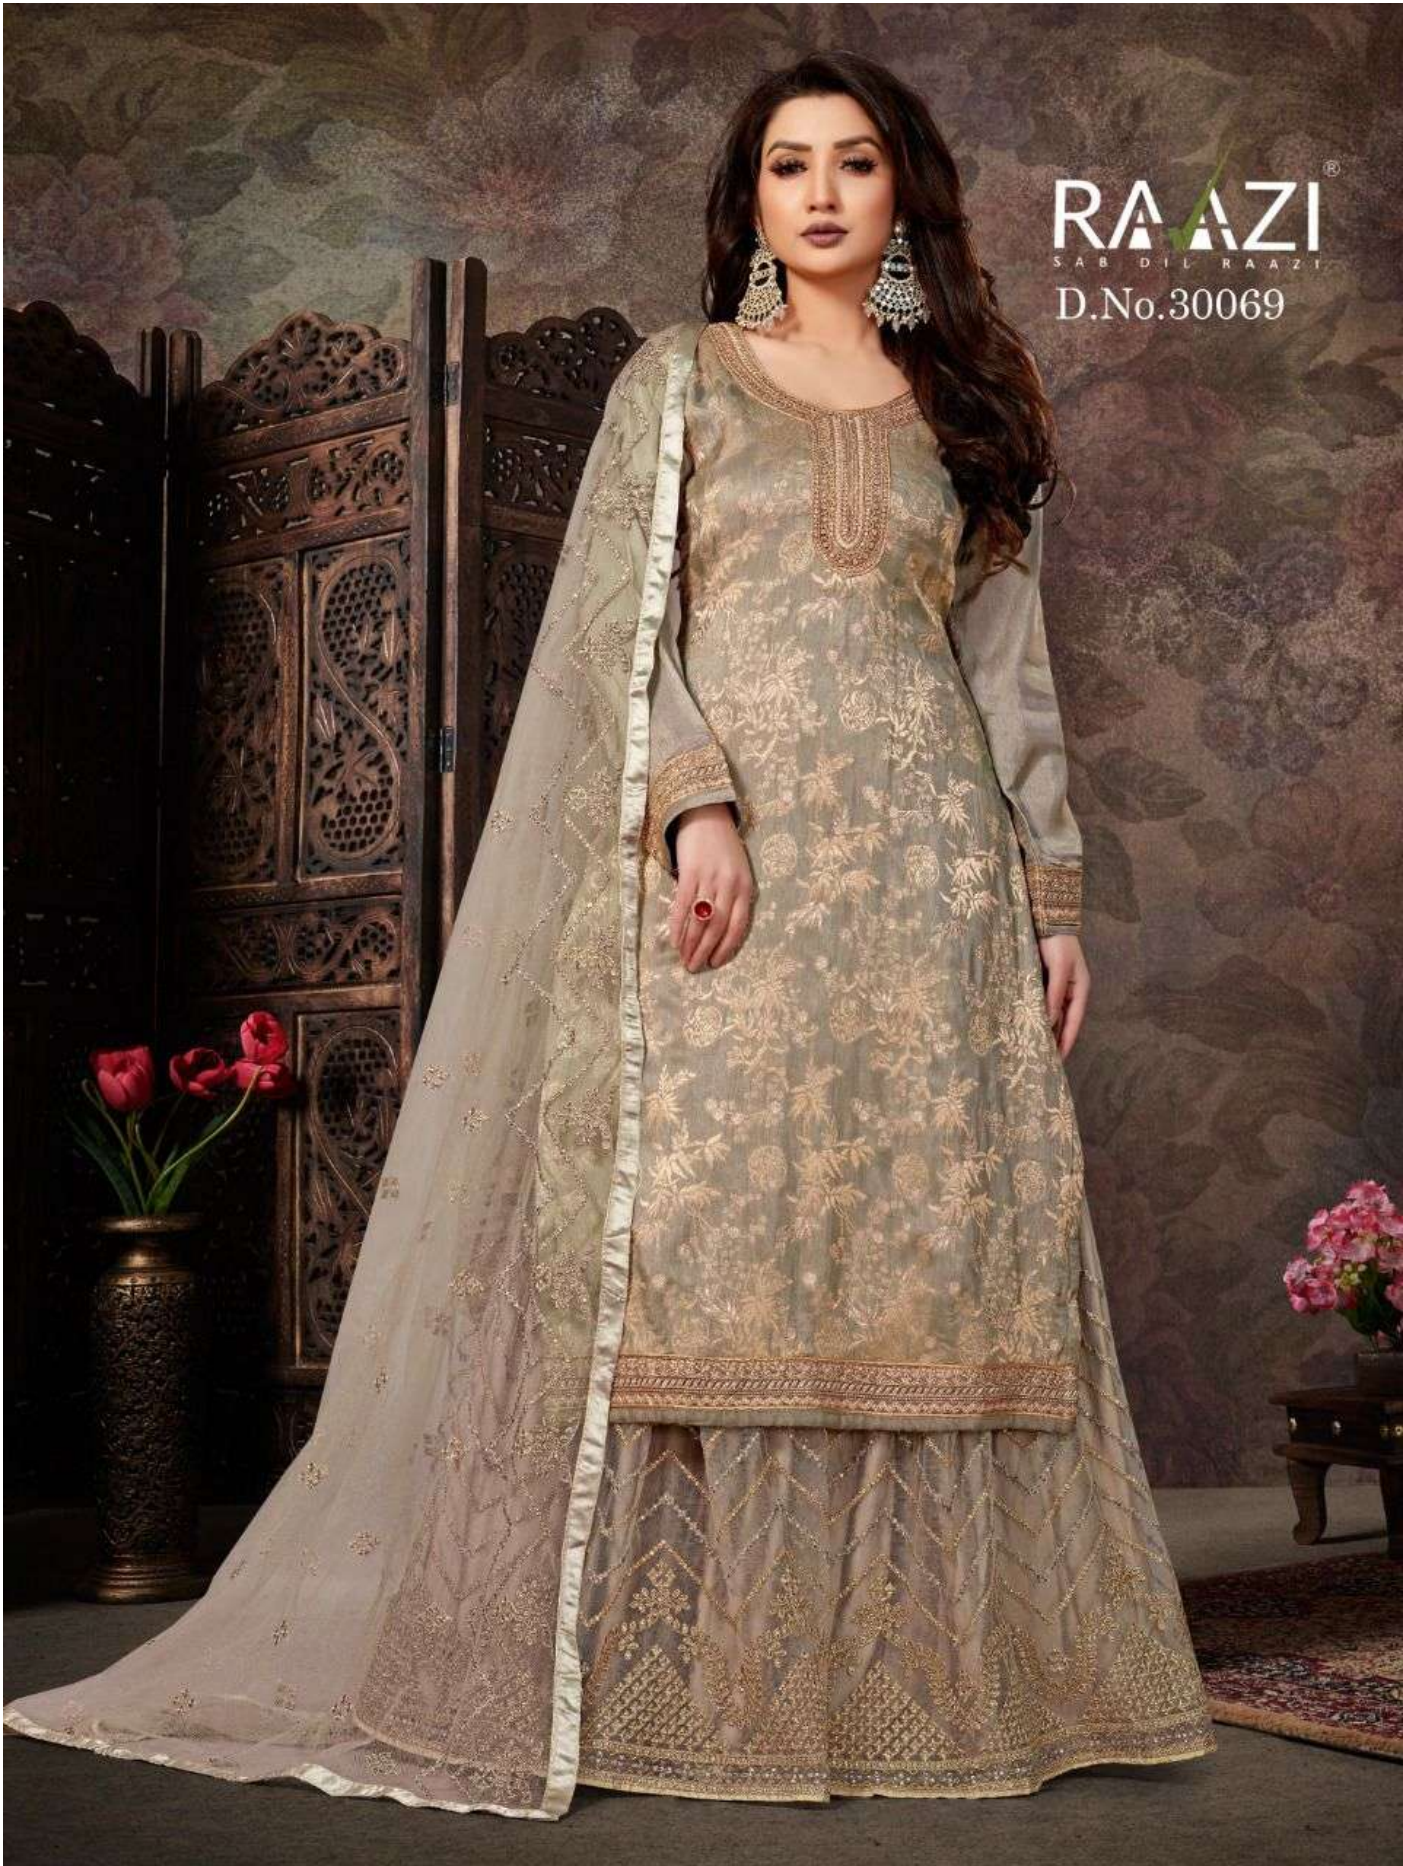

RAAZI®
SAB DIL RAAZI

D.No.30069