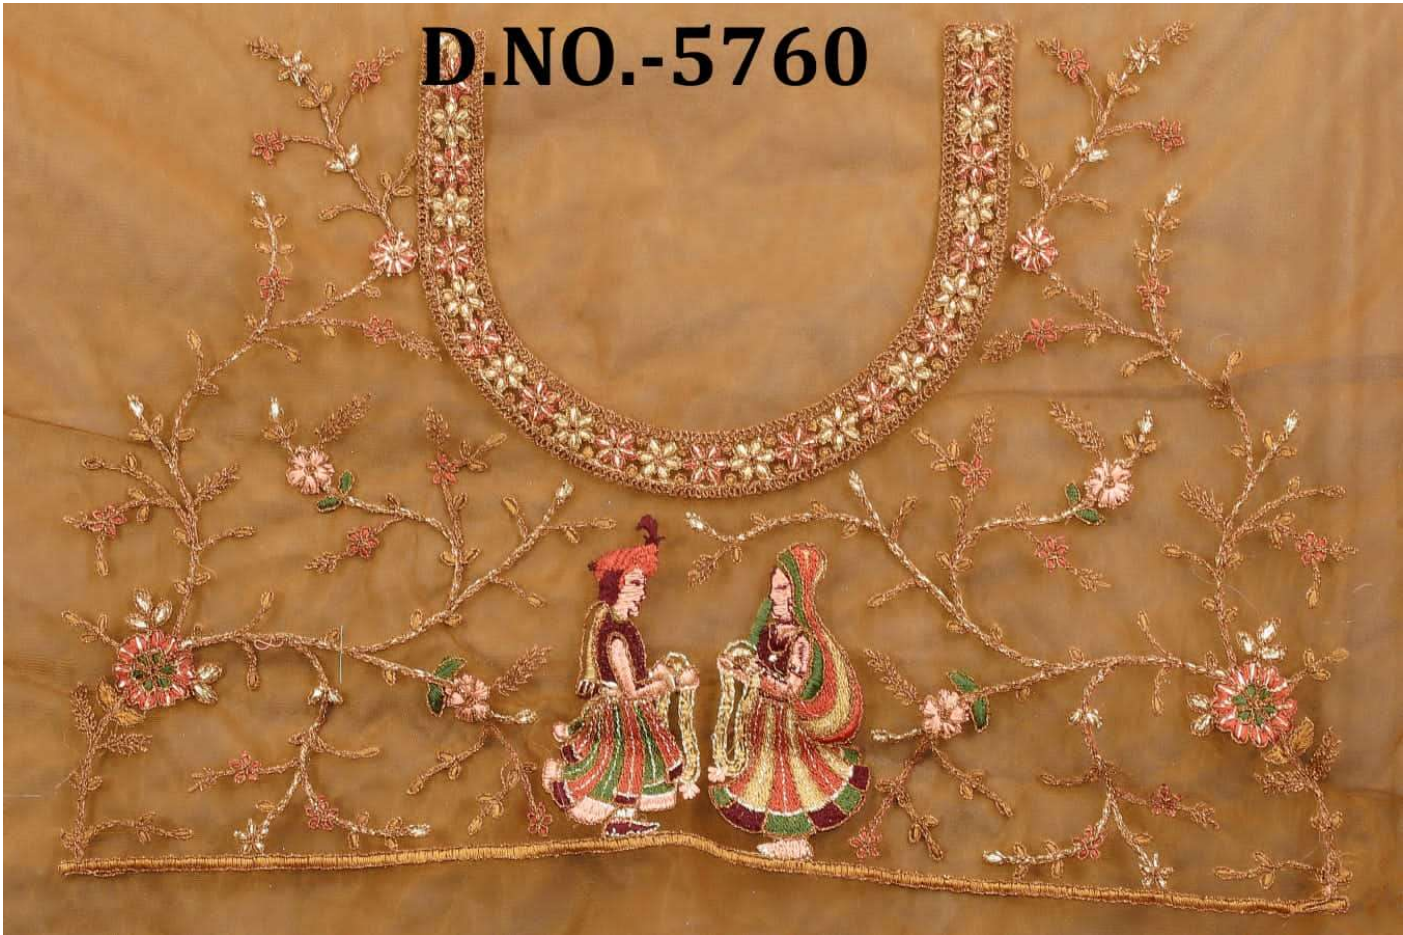

D.NO.-5760