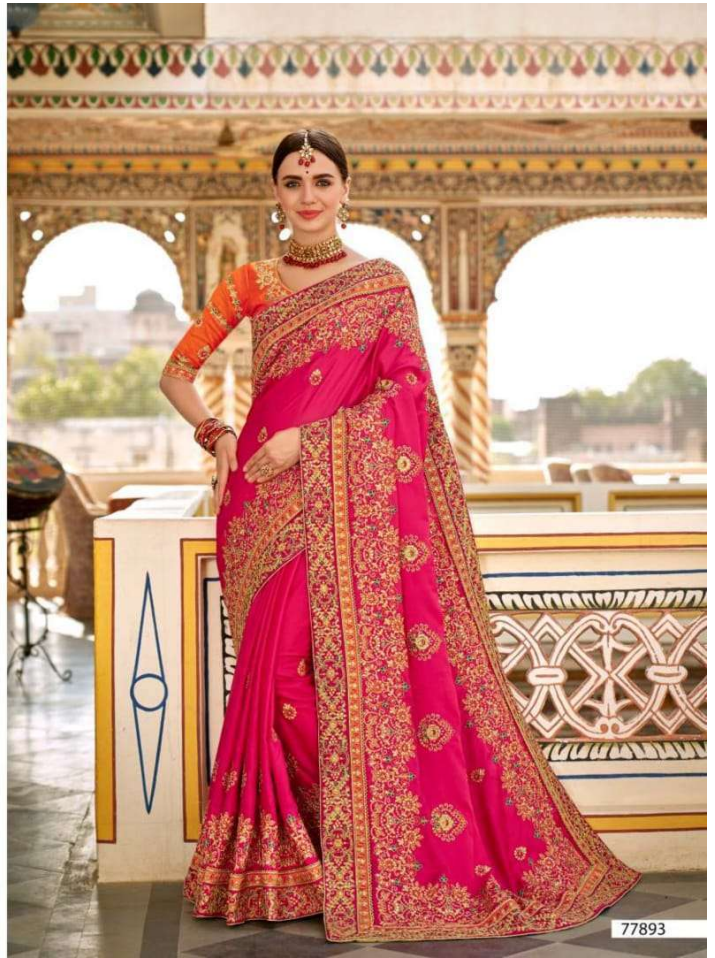

A life Less Ordinary

KALISTA
FASHIONS

77893