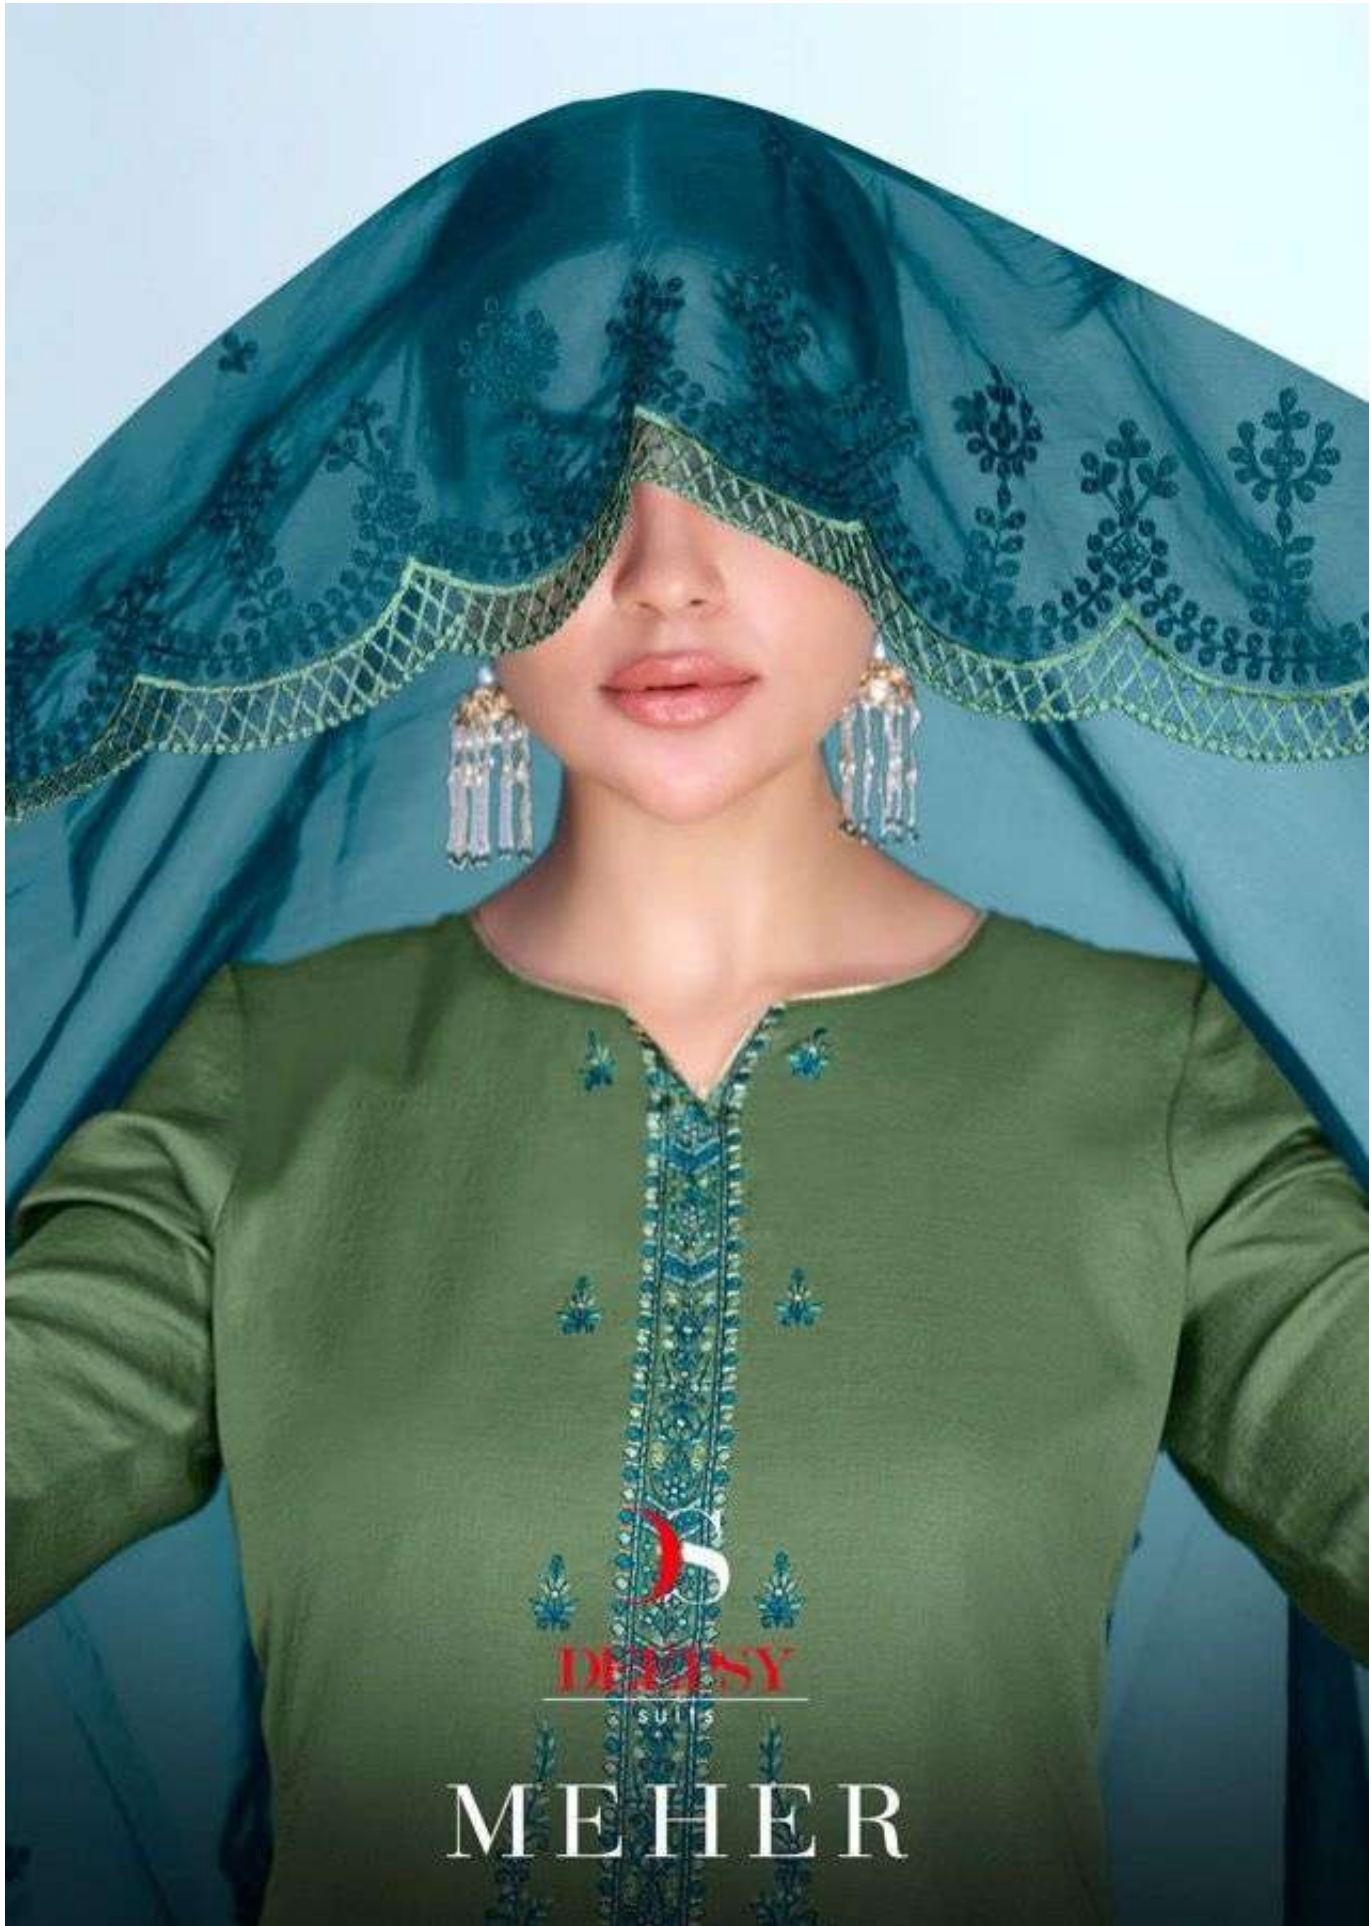

DESIY

MEHER

DEEPLY

MEHER

13701

13701

13702 

13703

13704

13705

13706

MEHER

DESIGN NO.	PRICE	
13701	1199/-	:TOP: SILK WITH EMBROIDERY
13702	1199/-	
13703	1199/-	:BOTTAM: DULL SANTOON
13704	1199/-	
13705	1199/-	:DUPATTA: ORGANZA WITH SCALPING EMBROIDERY
13706	1199/-	
Total Pieces: 6		Total Amountt: 7194/-+GST