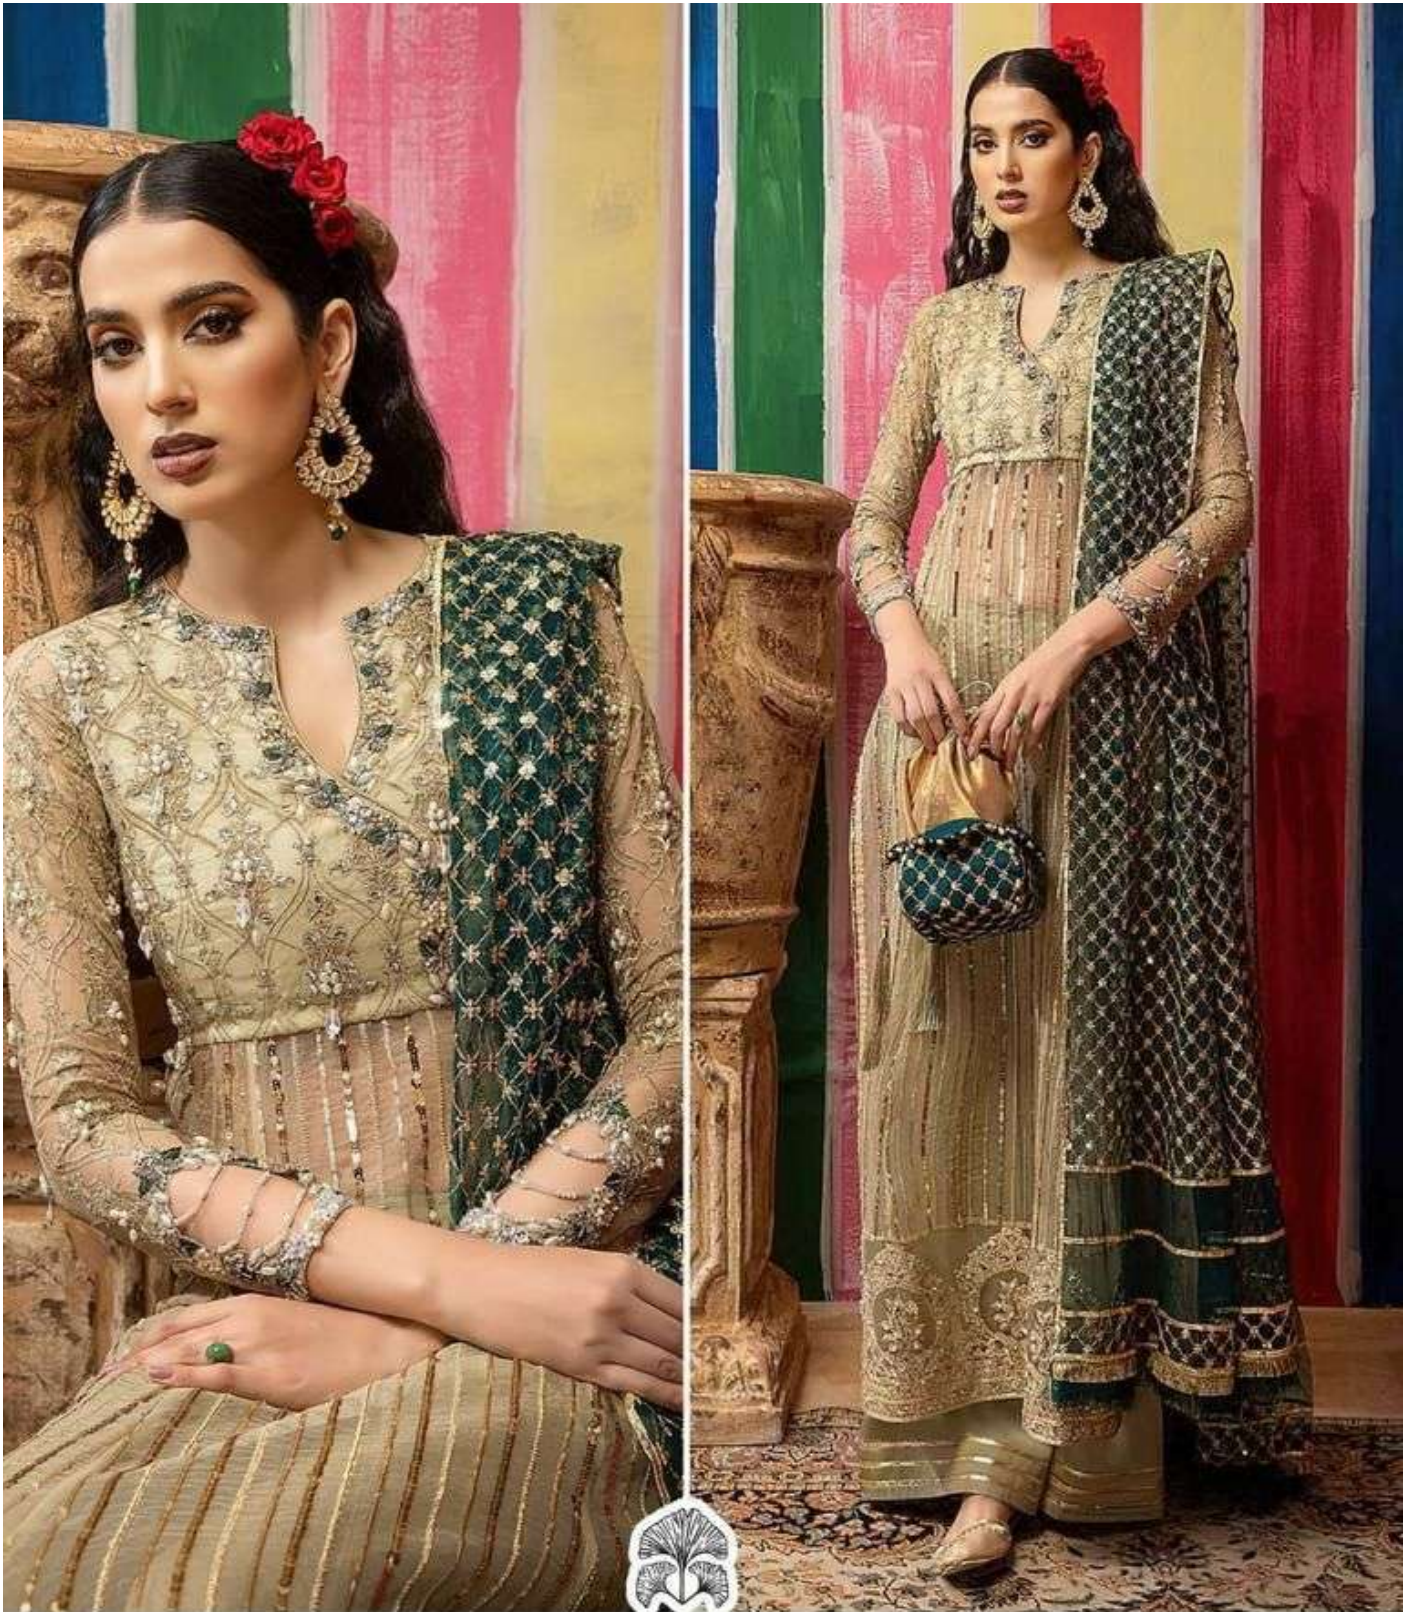

**ZAHA**

D.No.10018

**TOP** Faux Georgette  
with Embroidery

**BOTTOM-INNER** Dull santoon

**DUPATTA** Butterfly Net  
with Embroidery

Heavy Emb Net Dupatta

Heavy Emb Front

Heavy Emb Sleeves

**ZAHA**

**TOP** Fake Georgette with Embroidery  
**BOTTOM-INNER** Dull santon  
**DUPATTA** Nazmin with Embroidery  
**D.No.10018**

**ZAHA**

D.No.10018

**TOP** Faux Georgette  
with Embroidery

**BOTTOM-INNER** Dull santoon