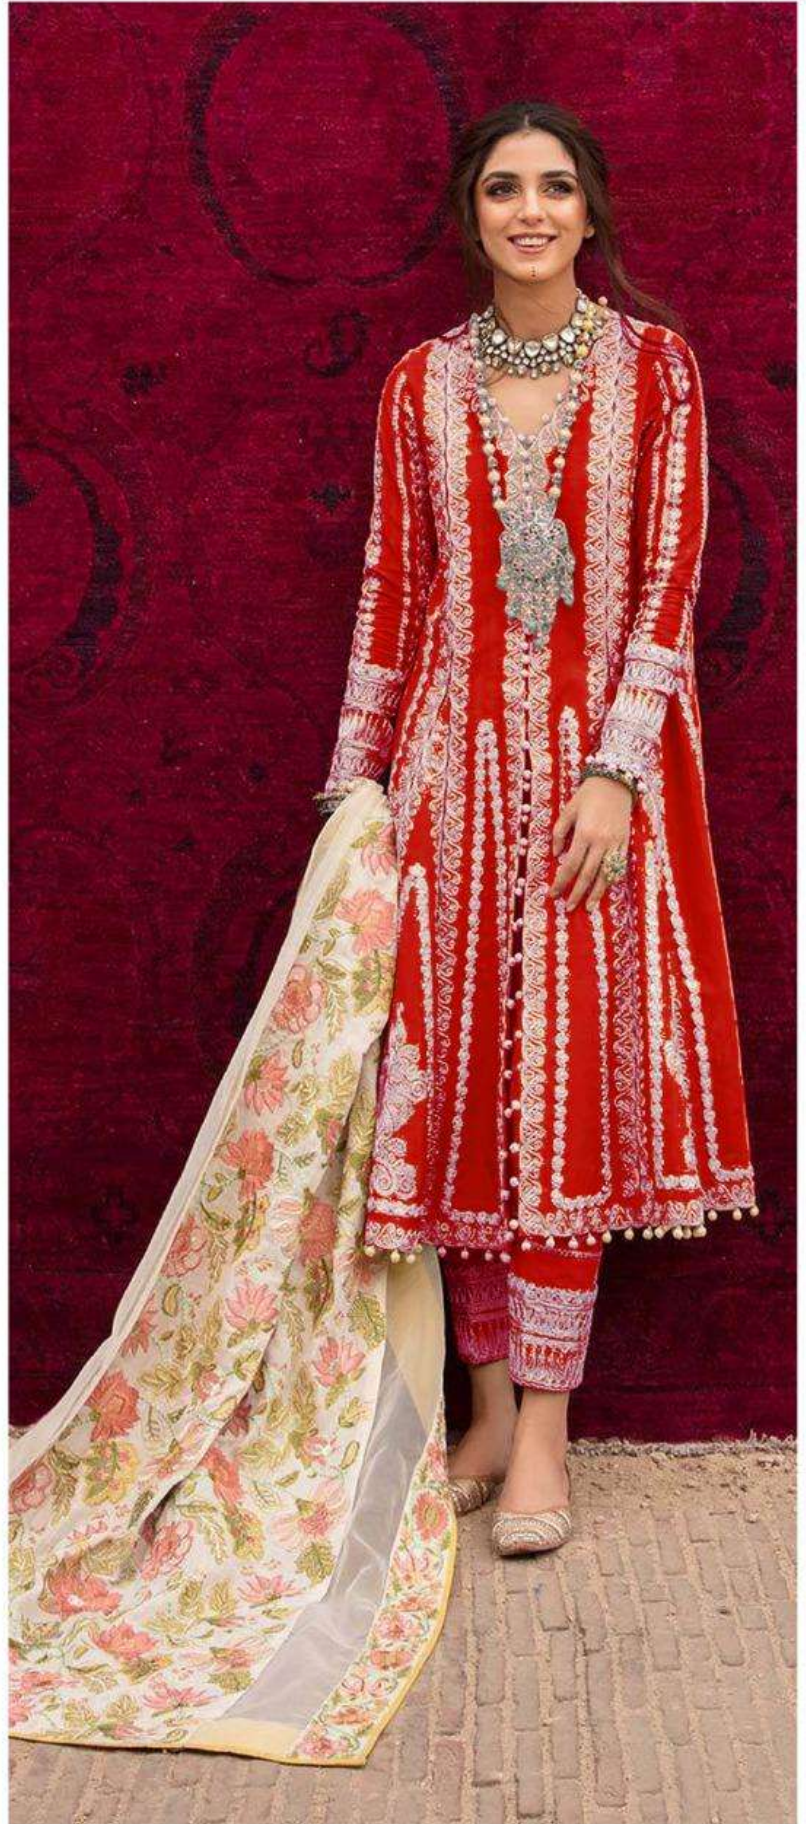

ASIM JOFA™

D.NO.
56009
TOP

Cambric Cotton With Heavy
Embroidery Work

BOTTOM
Semi Lawn

DUPATTA
Net With Heavy
Embroidery

ASIM JOEA®
D.NO.
56009-B
TOP

Cambic Cotton With Heavy
Embroidery Work

BOTTOM
Semi Lawn

DUPATTA
Net With Heavy
Embroidery

ASIM JOFATM

D.NO.
56009-B
TOP

Cambric Cotton With Heavy
Embroidery Work

BOTTOM
Semi Lawn

DUPATTA
Net With Heavy
Embroidery

ASIM JOFA™

D.NO.
56009
TOP

Cambric Cotton With Heavy
Embroidery Work

BOTTOM
Semi Lawn

DUPATTA
Net With Heavy
Embroidery

Emb Sleeves

Emb Front

Emb Net Dupatta

Bottom

ASIM JOEA
 D.NO. 58009
 TOP
 Embroid. Cotton With Heavy
 Embroidery Work
 BOTTOM
 Embroid. Cotton
 DUPATTA
 Net With Heavy
 Embroidery