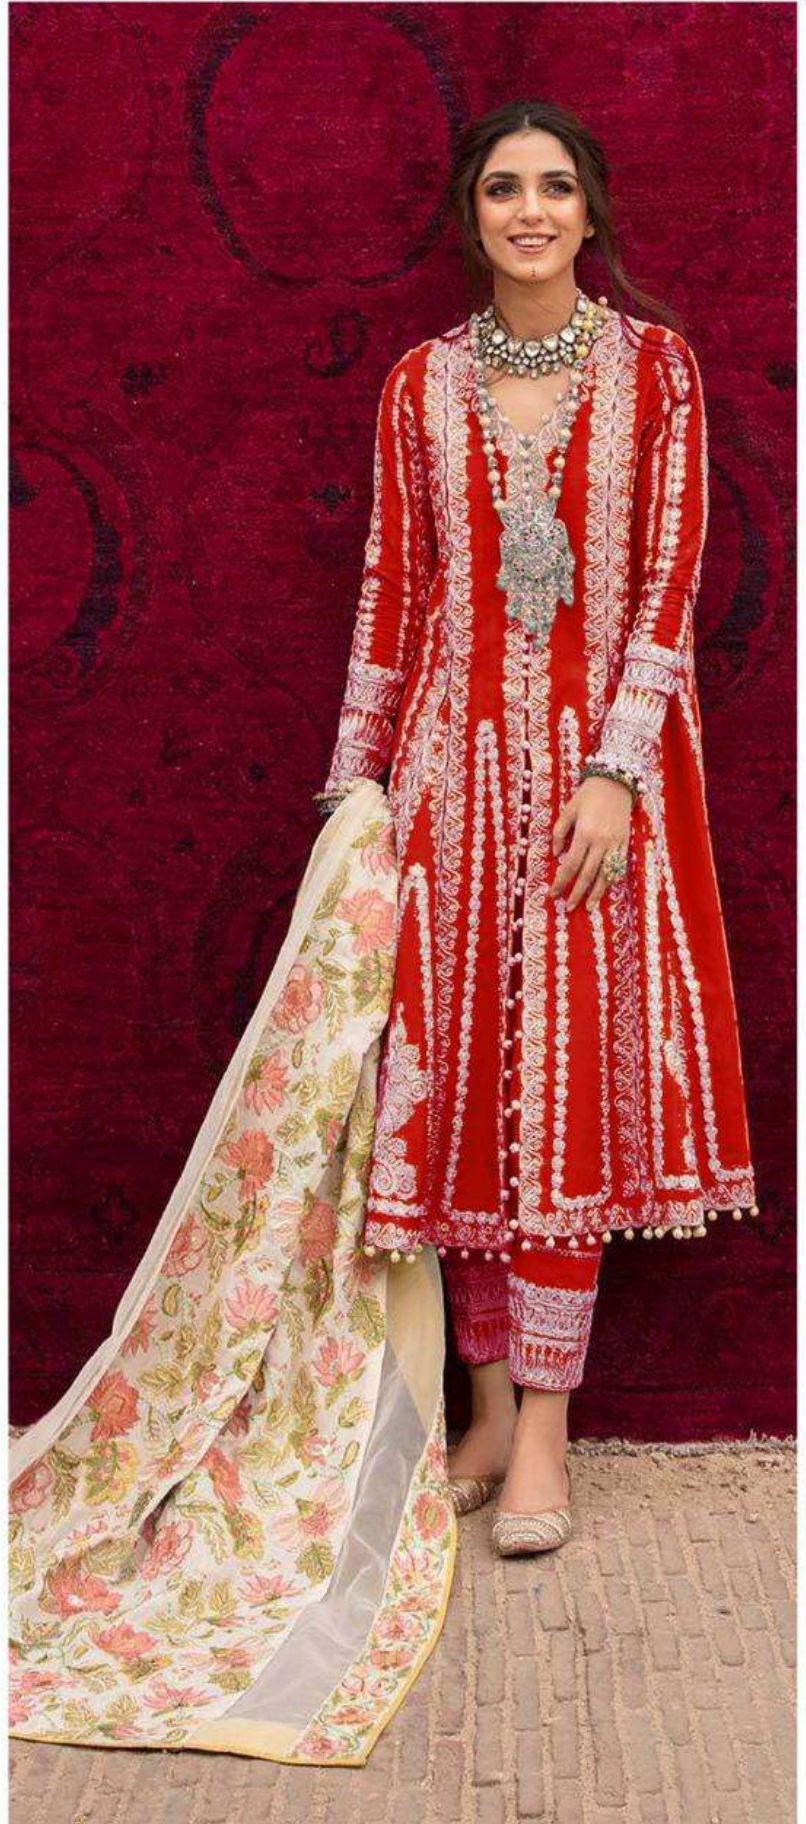

  
**ASIM JOFA™**

**D.NO.**  
**56009**  
**TOP**

Cambric Cotton With Heavy  
Embroidery Work

**BOTTOM**  
Semi Lawn

**DUPATTA**  
Net With Heavy  
Embroidery

**ASIM JOEA®**  
D.NO.  
56009-B  
TOP

Cambic Cotton With Heavy  
Embroidery Work

**BOTTOM**  
Semi Lawn

**DUPATTA**  
Net With Heavy  
Embroidery

  
**ASIM JOFA**<sup>TM</sup>

**D.NO.**  
**56009-B**  
**TOP**

Cambric Cotton With Heavy  
Embroidery Work

**BOTTOM**  
Semi Lawn

**DUPATTA**  
Net With Heavy  
Embroidery

  
**ASIM JOFA™**

**D.NO.**  
**56009**  
**TOP**

Cambric Cotton With Heavy  
Embroidery Work

**BOTTOM**  
Semi Lawn

**DUPATTA**  
Net With Heavy  
Embroidery

Emb Sleeves

Emb Front

Emb Net Dupatta