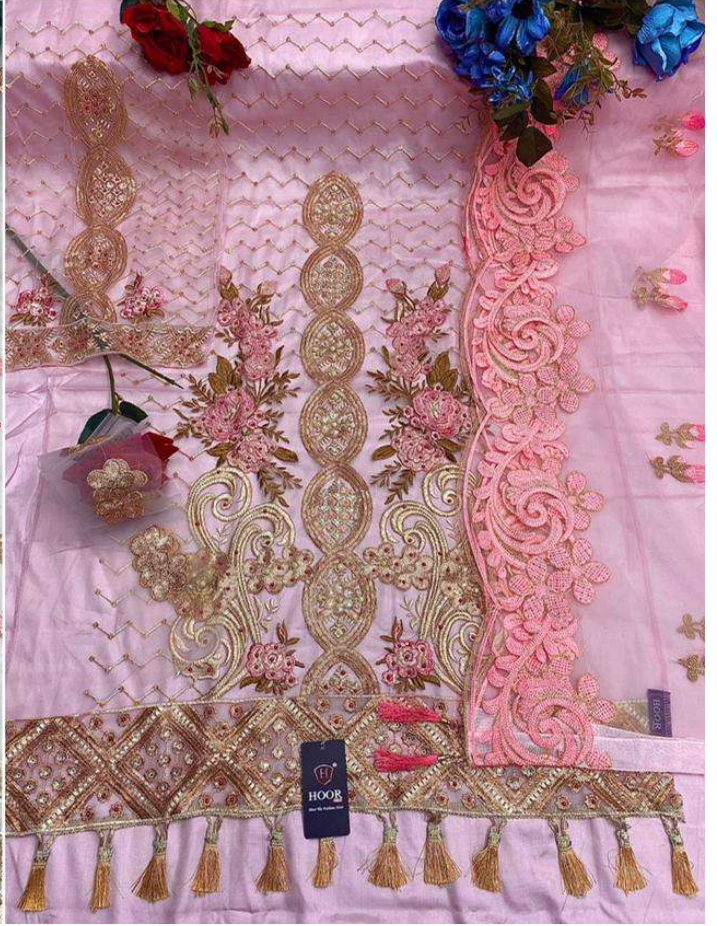

TOP:- NET WITH EMBROIDERY
DUPATTA:- NET WITH EMBROIDERY
BOTTOM / INNER:- SANTOON

21029-A

TOP:- NET WITH EMBROIDERY
DUPATTA:- NET WITH EMBROIDERY
BOTTOM / INNER:- SANTOON

H[®]
HOOR TEX

21029-f

TOP:- NET WITH EMBROIDERY
DUPATTA:- NET WITH EMBROIDERY
BOTTOM / INNER:- SANTOON

H[®]
HOOR TEX

21029-G

TOP:- NET WITH EMBROIDERY
DUPATTA:- NET WITH EMBROIDERY
BOTTOM / INNER:- SANTOON

HOOR TEX

21029-E

TOP:- NET WITH EMBROIDERY
DUPATTA:- NET WITH EMBROIDERY
BOTTOM / INNER:- SANTOON

HOOR TEX

21029-B

TOP:- NET WITH EMBROIDERY
DUPATTA:- NET WITH EMBROIDERY
BOTTOM / INNER:- SANTOON

HOOR TEX

21029-A

TOP:- NET WITH EMBROIDERY
DUPATTA:- NET WITH EMBROIDERY
BOTTOM / INNER:- SANTOON

HOOR TEX

21029-D

TOP:- NET WITH EMBROIDERY
DUPATTA:- NET WITH EMBROIDERY
BOTTOM / INNER:- SANTOON