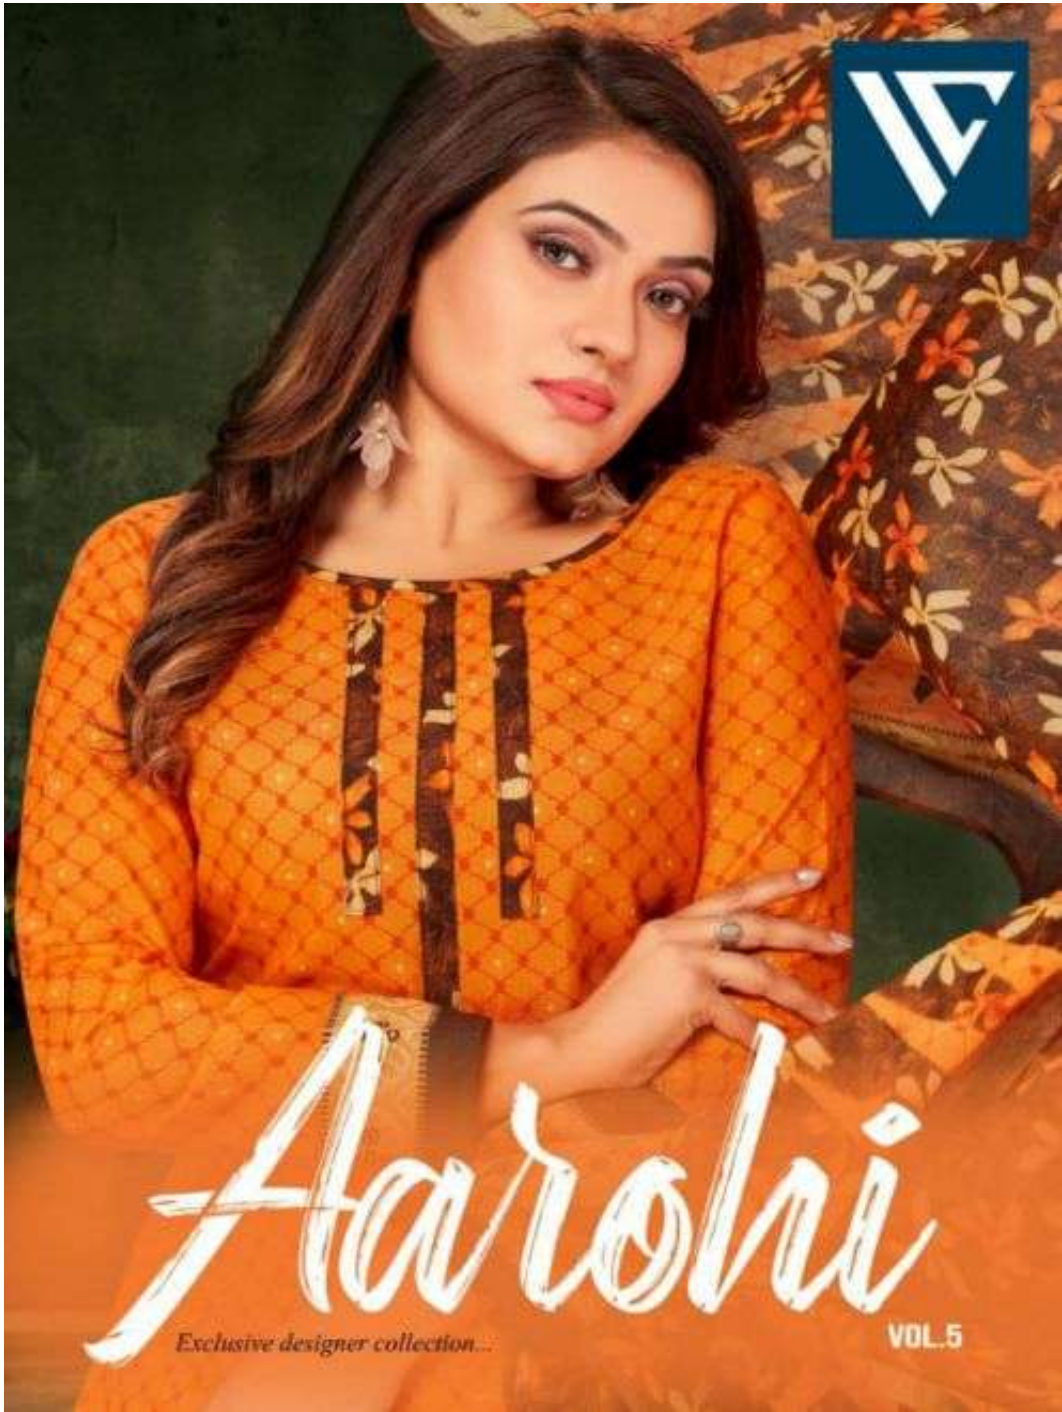

# Aarohi

*Exclusive designer collection...*

VOL.5

# Aarohi

*Exclusive designer collection...*

VOL.5

<b>TOP</b>	✦	<b>INDO 2.00 MTRS</b>
<b>BOTTOM</b>	✦	<b>INDO 2.4 MTRS</b>
<b>DUPATTA</b>	✦	<b>COTTON 2.00 MTRS</b>

Aarohi

5001

Aarohi

5003