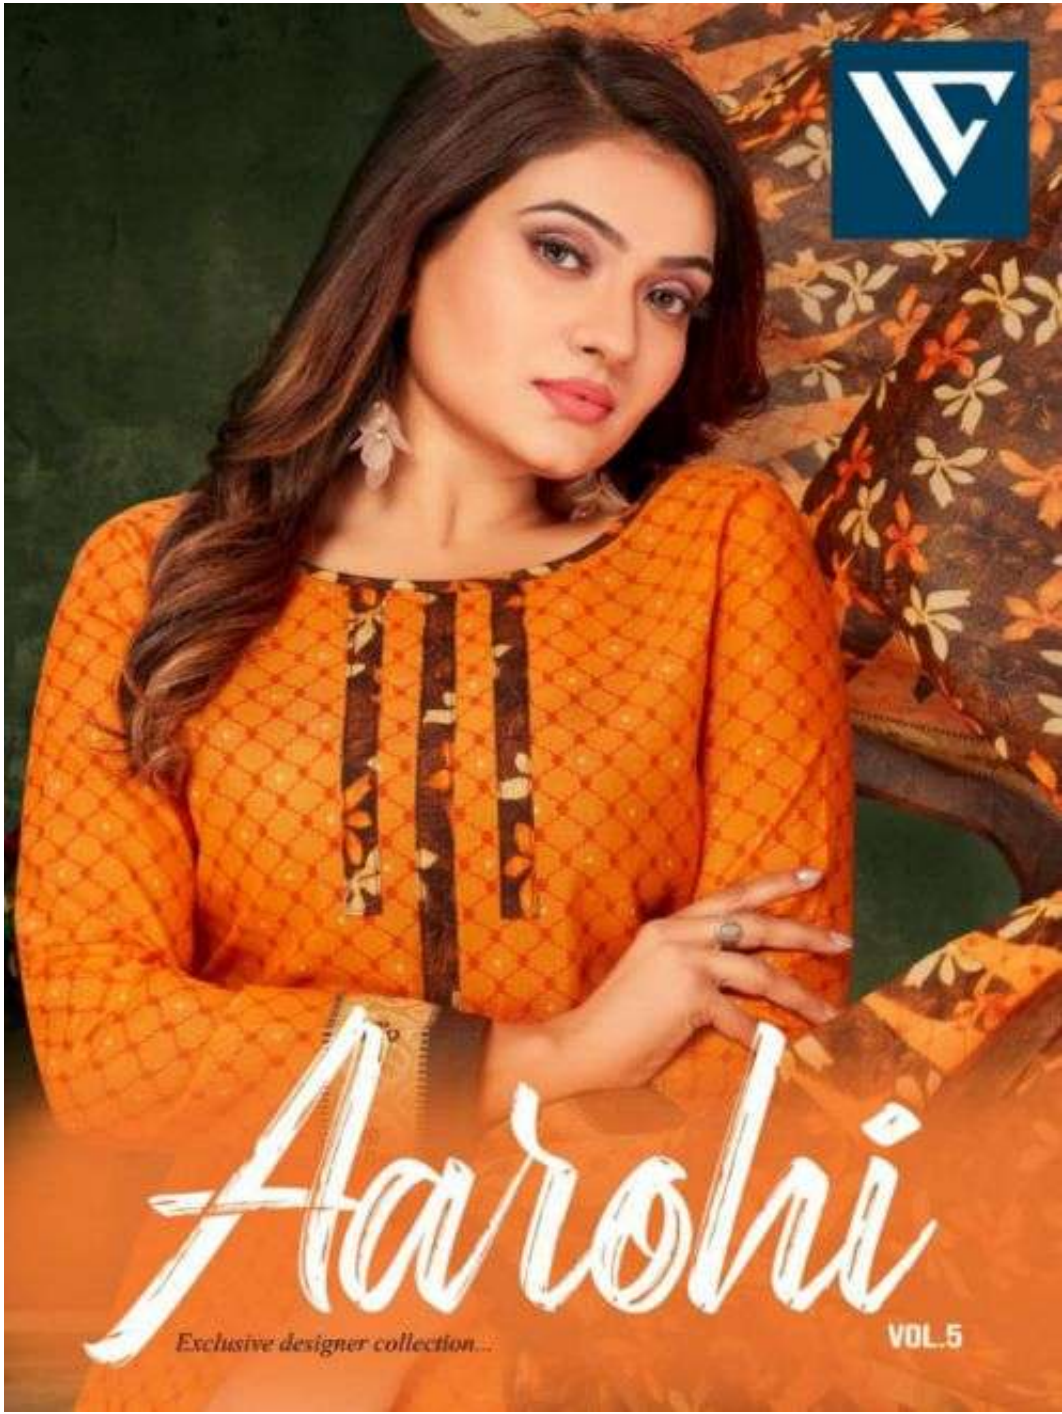

# Aarohi

*Exclusive designer collection...*

VOL.5

# Aarohi

*Exclusive designer collection...*

VOL.5

<b>TOP</b>	❖	<b>INDO 2.00 MTRS</b>
<b>BOTTOM</b>	❖	<b>INDO 2.4 MTRS</b>
<b>DUPATTA</b>	❖	<b>COTTON 2.00 MTRS</b>

Aarohi

5001

5002

5006