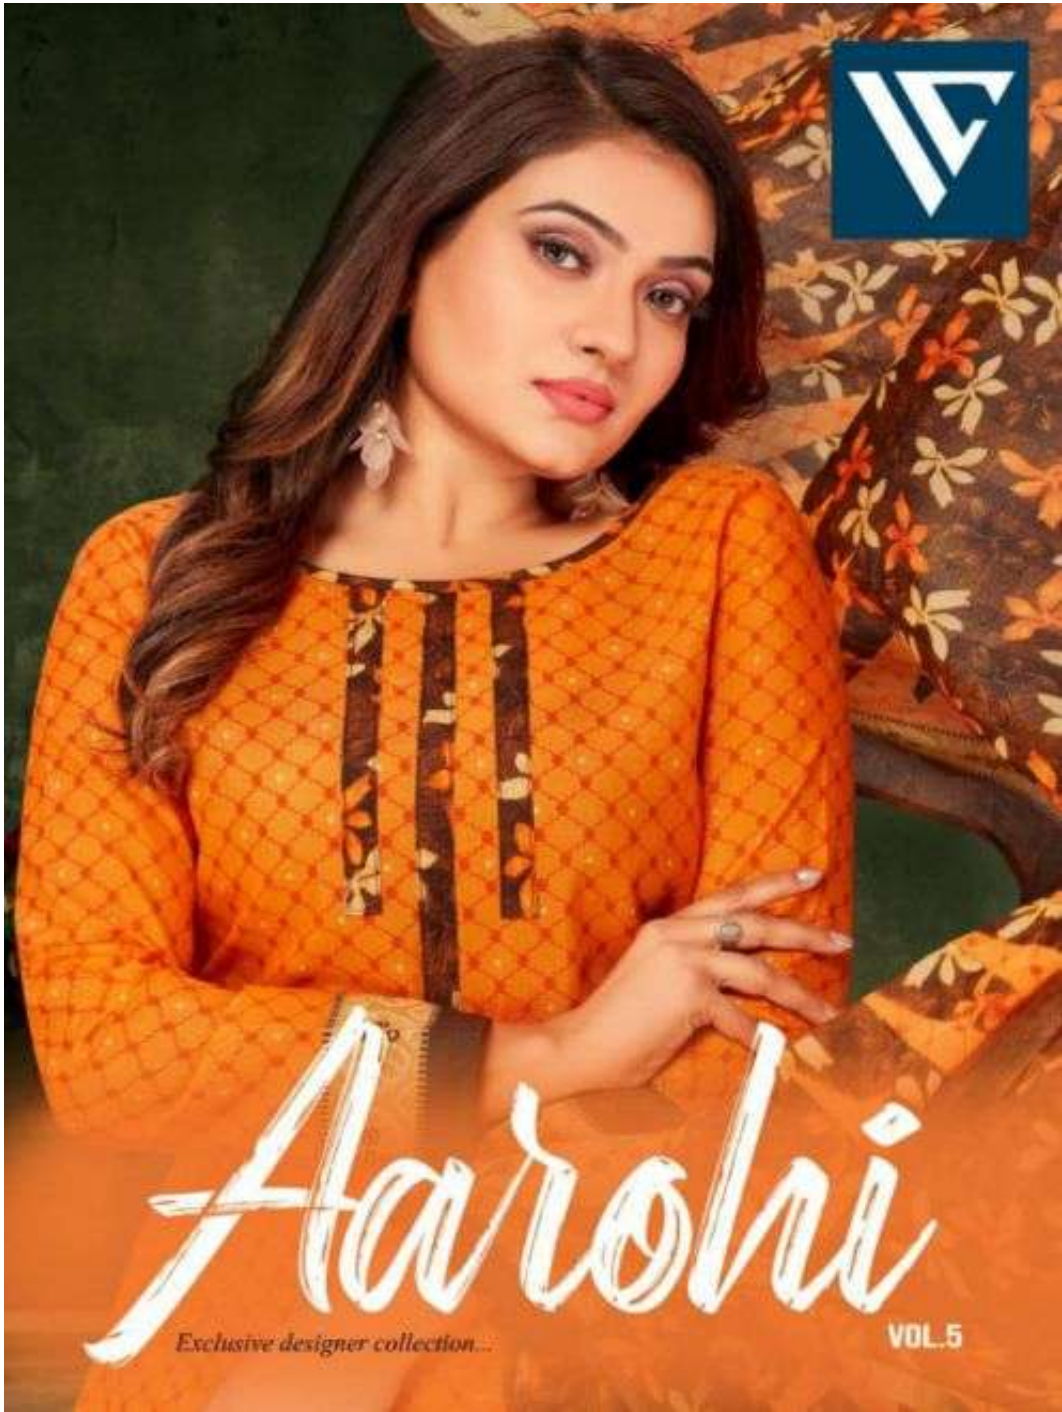

Aarohi

Exclusive designer collection...

VOL.5

Aarohi

Exclusive designer collection...

VOL.5

TOP	❖	INDO 2.00 MTRS
BOTTOM	❖	INDO 2.4 MTRS
DUPATTA	❖	COTTON 2.00 MTRS

Aarohi