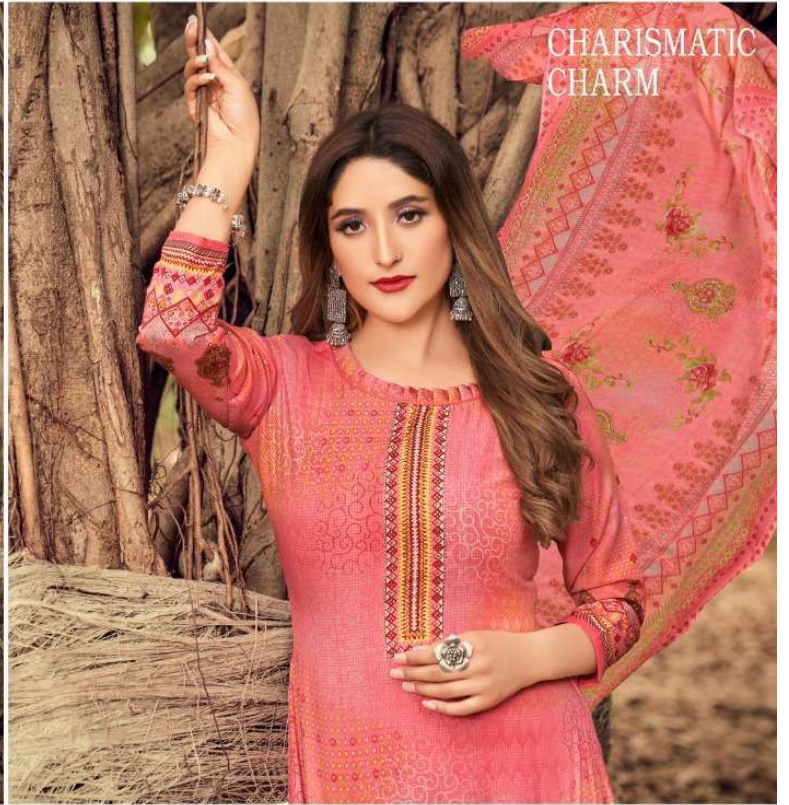

CHARISMATIC
CHARM