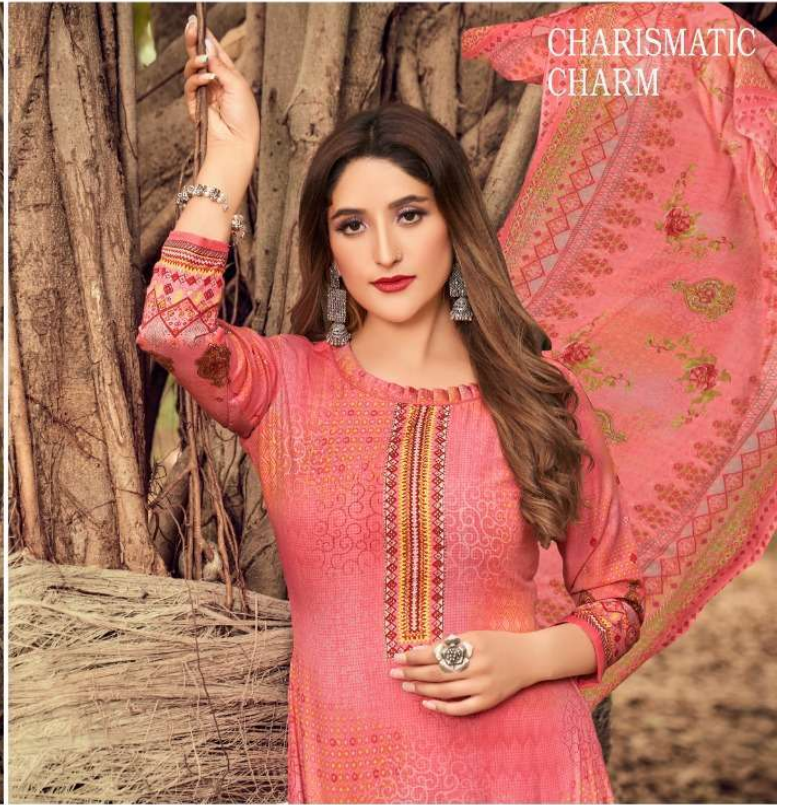

INAYAT

VOL=03

CHARISMATIC CHARM

D.NO-3003

On every special day she walks with all new appeal and attitude
adores not for such distinctive charm

Shine
Bright
LIKE
A STAR

LOOKING GORGEOUS

No matter what an ambience is but when you add it with pleasure, you will always have your ambience because you are doing it.

D.NO=3008

D.NO=3008 | Oh hervey special day she walks with all new appeal and attitude. Everyone adores her for such distinctive charm.

ENGROSSING
EXP
PESSIONS

Expressions of a diva are truly engrossing and engaging. Her unique expression would carry attention in any celebrations. **D.No=3010**