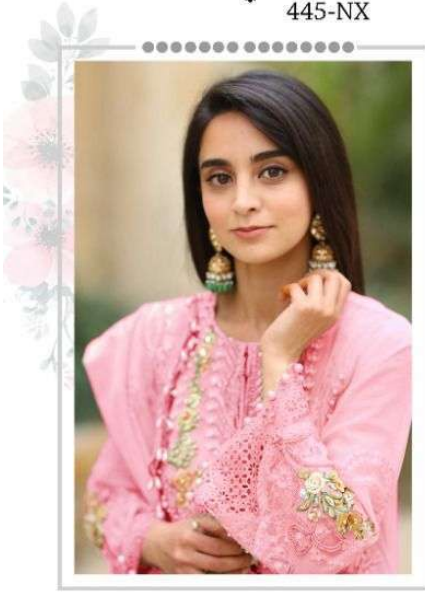

Ramsha®
445-NX