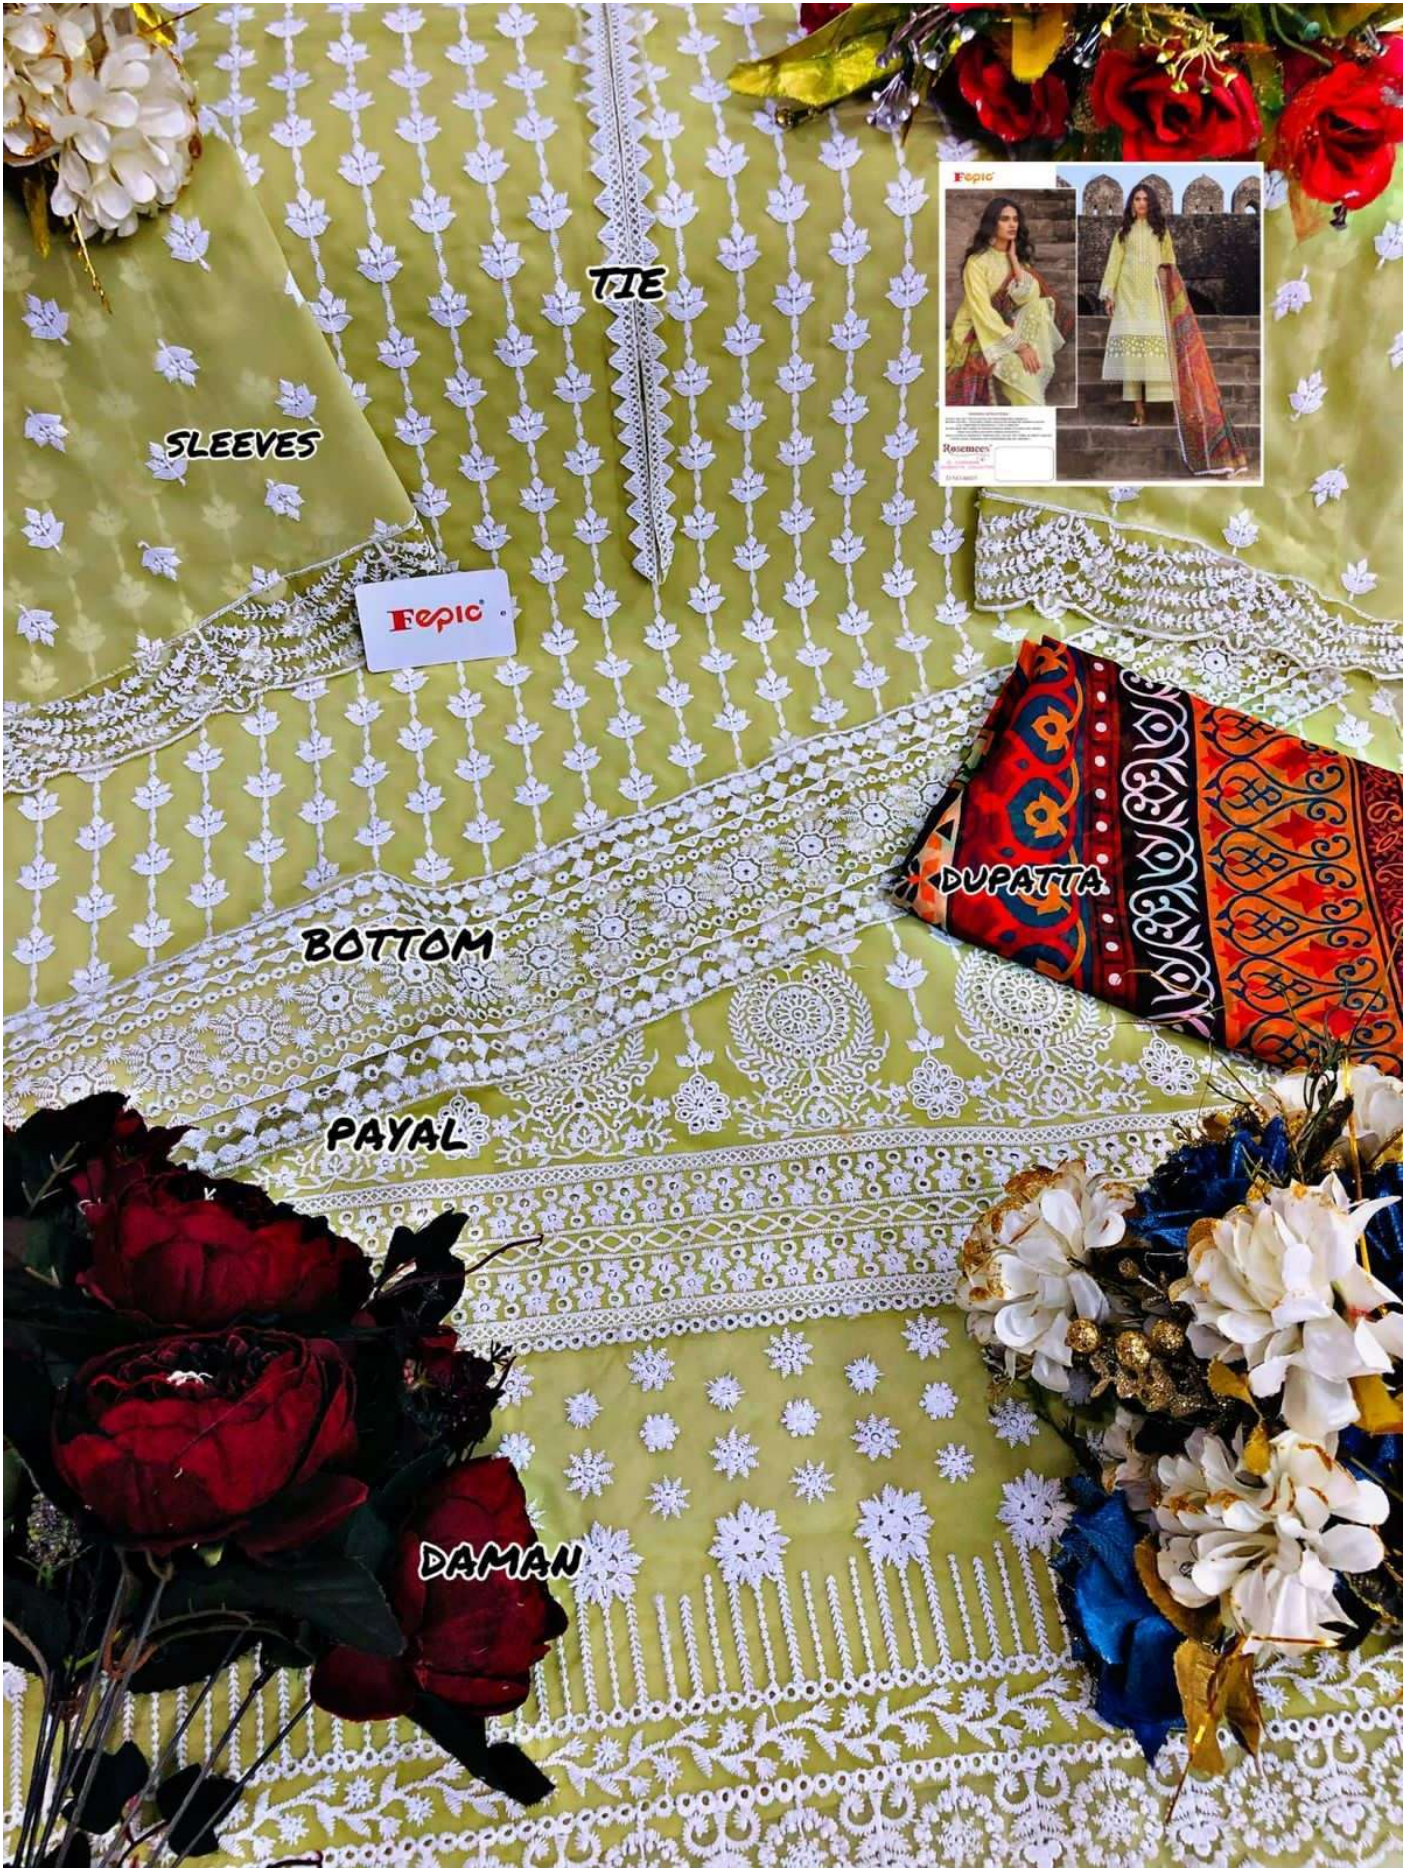

SLEEVES

TIE

Fepic

BOTTOM

PAYAL

DAMAN

DUPATTA