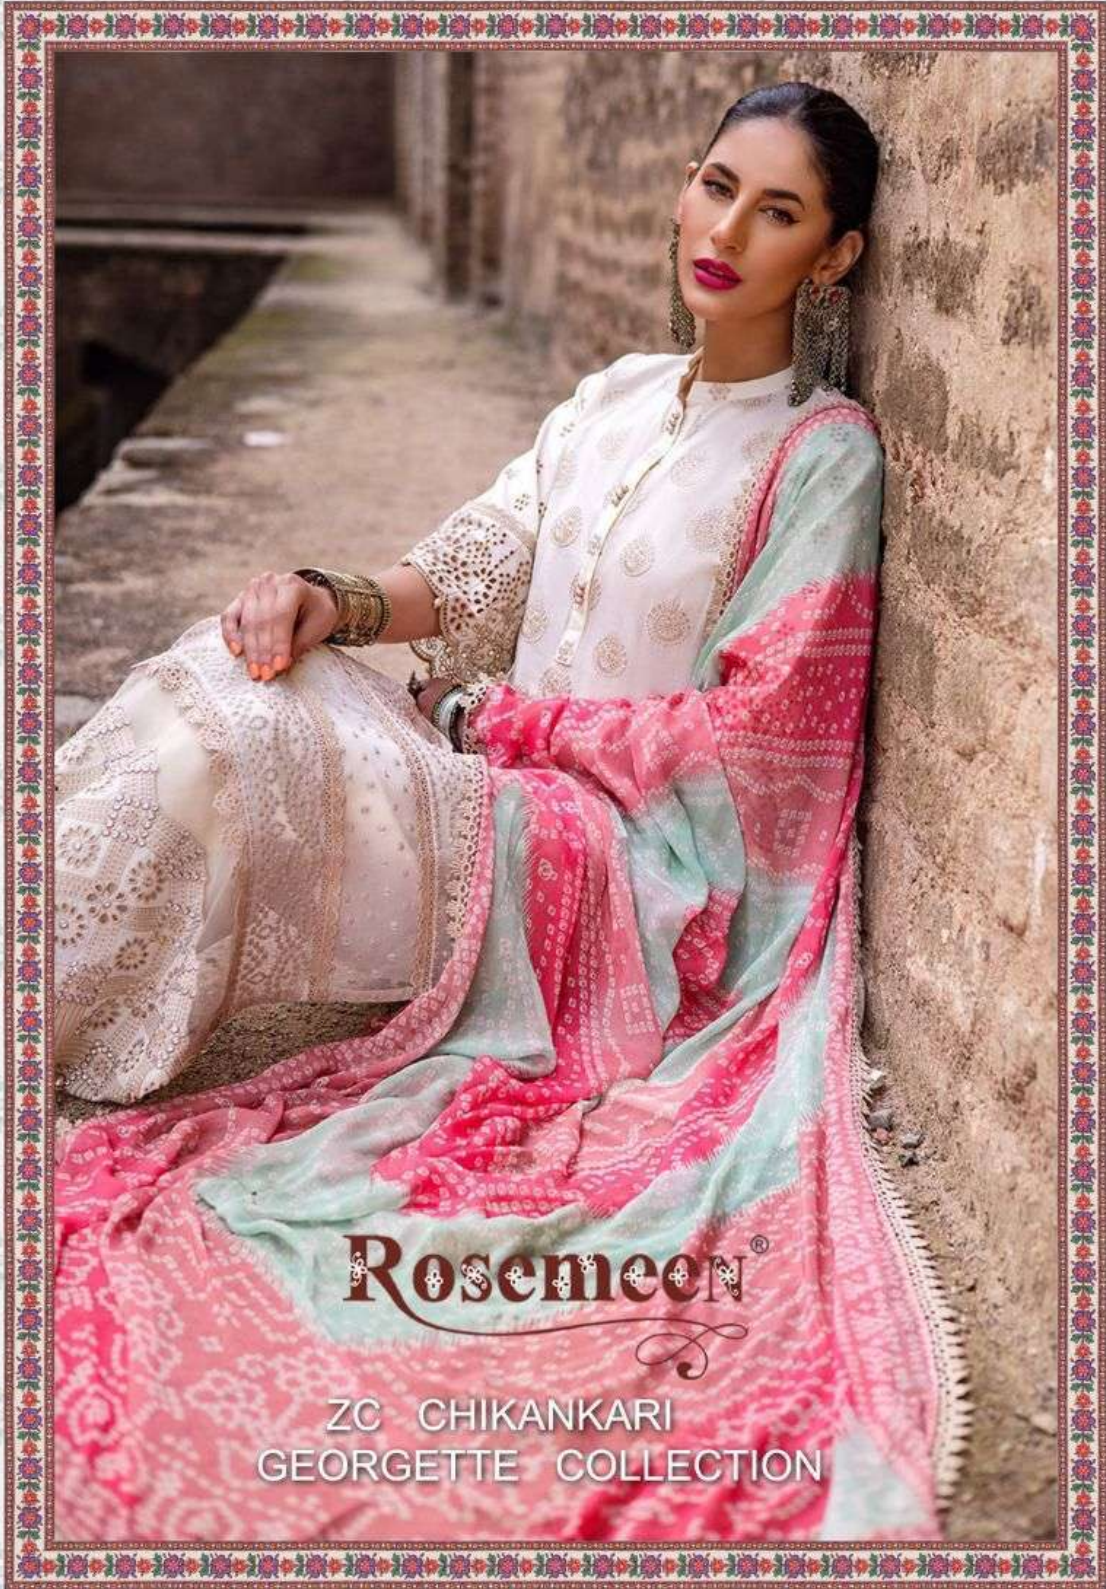

Epic[®]

Rosemeen[®]

ZC CHIKANKARI
GEORGETTE COLLECTION

Fepic[®]

WASHING INTRUCTIONS

DO NOT USE ANY TYPE OF BLEACH OR STAIN REMOVING CHEMICALS
BEFORE CUTTING / STITCHING, FABRIC SHOULD BE SOAKED IN WATER
(ALL COMPONENTS SEPARATELY) FOR 15 MINUTES
DO NOT KEEP WET FABRIC IN TWISTED FORM IN ORDER TO AVOID COPY MARKS |
WASH COLOURED AND WHITE FABRICS SEPARATELY
IRON CLOTHES AT MODERATE TEMPERATURE | DO NOT DRY FABRIC IN DIRECT SUNLIGHT
(EXTRA LACES, HANGINGS AND ACCESSORIES ARE NOT INLUDED)