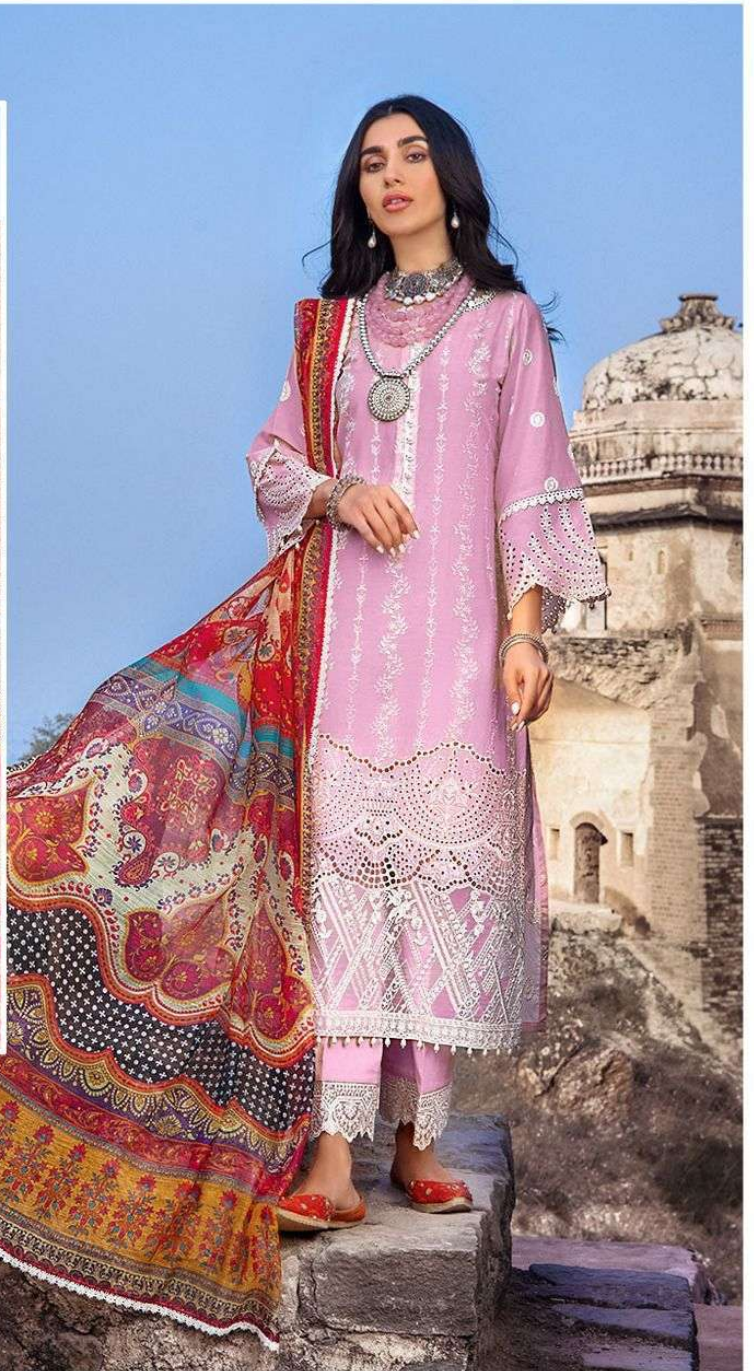

Fepic®

WASHING INTRUCTIONS

DO NOT USE ANY TYPE OF BLEACH OR STAIN REMOVING CHEMICALS
BEFORE CUTTING / STITCHING, FABRIC SHOULD BE SOAKED BE SOAKED IN WATER
(ALL COMPONENTS SEPARATELY) FOR 15 MINUTES
DO NOT KEEP WET FABRIC IN TWISTED FROM IN ORDER TO AVOID
WASH COLOURED AND WHITE FABRICS SEPARATELY
IRON CLOTHES AT MODERATE TEMPERATURE | DO NOT DRY FABRIC
(EXTRA LACES, HANGINGS AND ACCESSORIES ARE NOT INCLUDED)

Rosemeen®
ZC CHIKANKARI
GEORGETTE COLLECTION

D.NO.46014