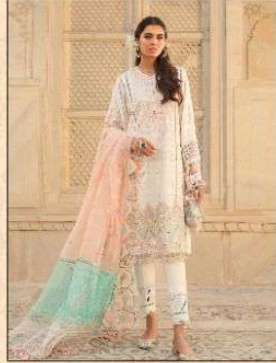

## MARIYA B LAWN Spring Collection - 2022

<b>D.NO.</b>	<b>TOP</b>	<b>BOTTOM</b>	<b>DUPATTA</b>	<b>RATE</b>	<b>DUPATTA</b>	<b>RATE</b>
2089	PURE COTTON WITH SELF & HEAVY EMBROIDERY PATCH	SEMI LAWN	SILVER CHIFFON	1049.00	COTTON DUPATTA	1099.00
2090	PURE COTTON WITH HEAVY EMBROIDERY PATCH	SEMI LAWN PRINTED	NET EMBROIDERED	1073.00	NET EMBROIDERED	1075.00
2091	PURE COTTON WITH HEAVY EMBROIDERY PATCH	SEMI LAWN	SILVER CHIFFON	1049.00	COTTON DUPATTA	1099.00
2092	COTTON PRINT WITH HEAVY EMBROIDERY WORK	SEMI LAWN	SILVER CHIFFON	1049.00	COTTON DUPATTA	1099.00
2093	PURE COTTON WITH SELF & HEAVY EMBROIDERY PATCH	SEMI LAWN	SILVER CHIFFON	1049.00	COTTON DUPATTA	1099.00
2094	COTTON PRINT WITH HEAVY EMBROIDERY WORK	SEMI LAWN	SILVER CHIFFON	1049.00	COTTON DUPATTA	1099.00
2095	COTTON PRINT WITH HEAVY EMBROIDERY WORK	SEMI LAWN PRINTED	NET EMBROIDERED	1073.00	NET EMBROIDERED	1075.00
2096	COTTON PRINT WITH HEAVY EMBROIDERY WORK	SEMI LAWN	SILVER CHIFFON	1049.00	COTTON DUPATTA	1099.00

**Average Rate :- 1055.00 SILVER CHIFFON**

**Average Rate :- 1093.00 COTTON DUPATTA**

HEAVY EMBROIDERY IN ALL PIECES

Thank's For Your Support

2089

2090

2093

2094

2091

2092

2095

2096

MARIYA B.LAWN  
Spring Collection -2022

MARIYA B LAWN  
Spring Collection - 2022  
2096

MARIYA BLAWN  
*Spring Collection - 2022*

MARIYA B LAWN  
Spring Collection - 2022  
2095