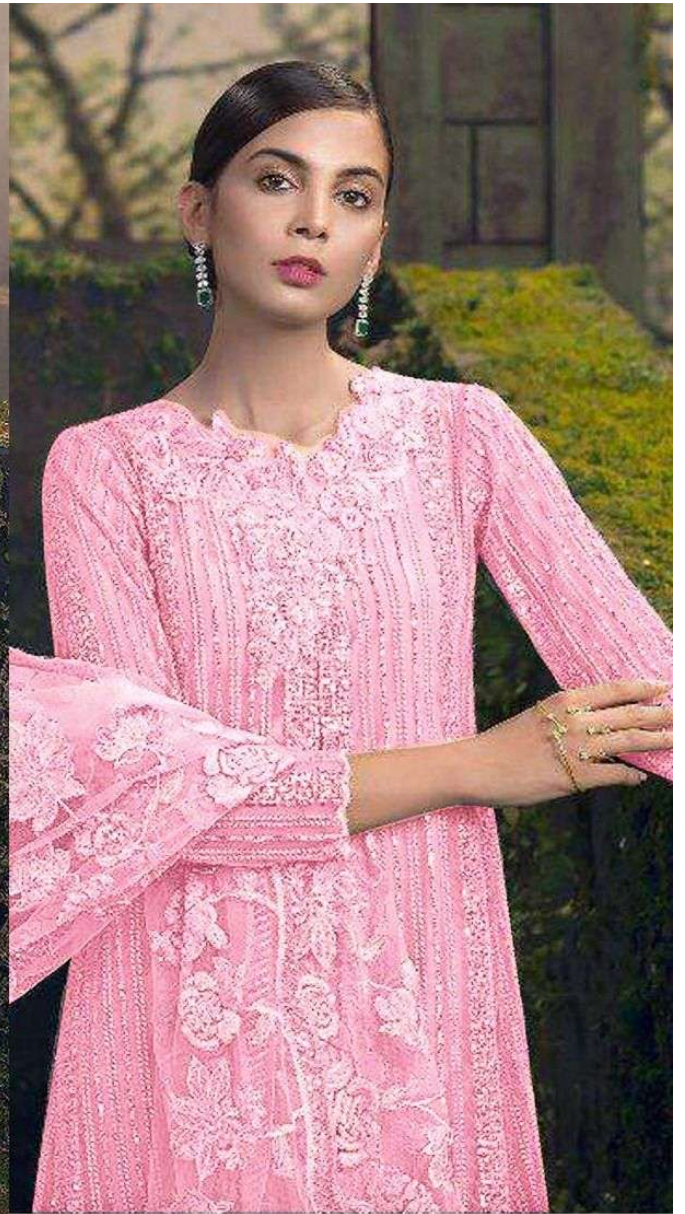

ZARQASH
A BRAND BY K&F

Z- 2107 D

**Top - Butterfly net heavy embroidered
with lace neck patch**

Inner Bottom - Heavy santoon

Dupatta - Butterfly net heavy embroidered