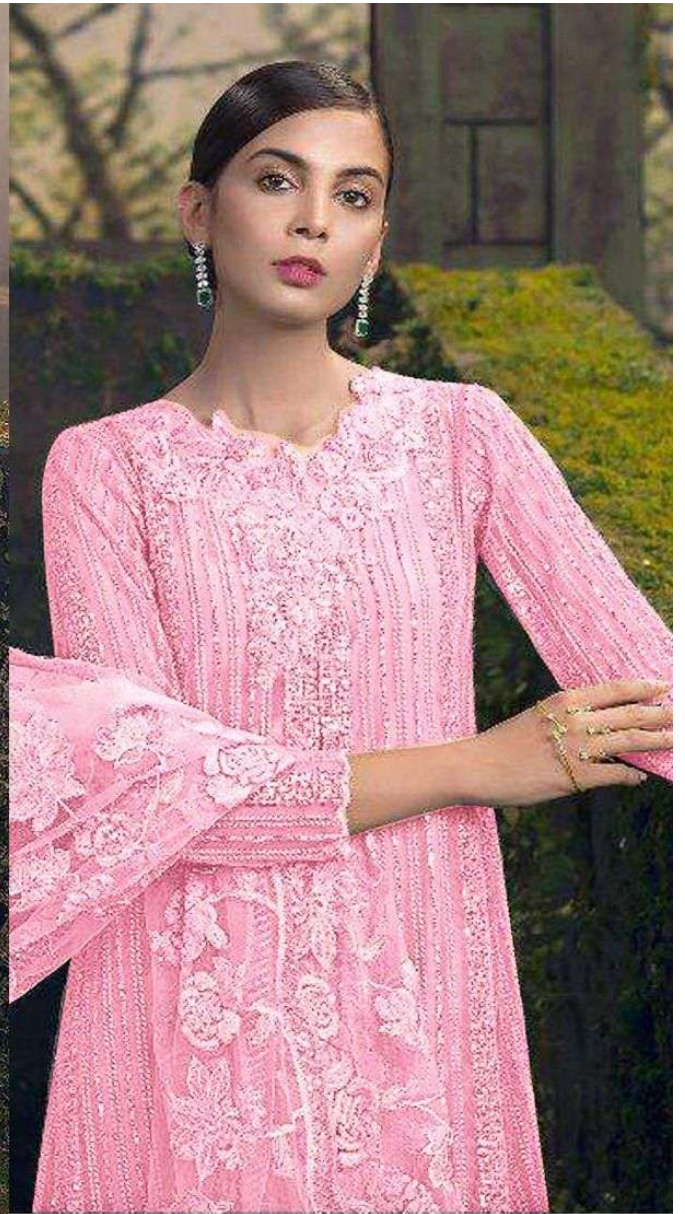

ZARQASH
A BRAND BY KOKONE

Z- 2107 B

**Top - Butterfly net heavy embroidered
with lace neck patch**

Inner Bottom - Heavy santoon

Dupatta - Butterfly net heavy embroidered

ZARQASH
A BRAND BY K&F

Z- 2107 D

**Top - Butterfly net heavy embroidered
with lace neck patch**