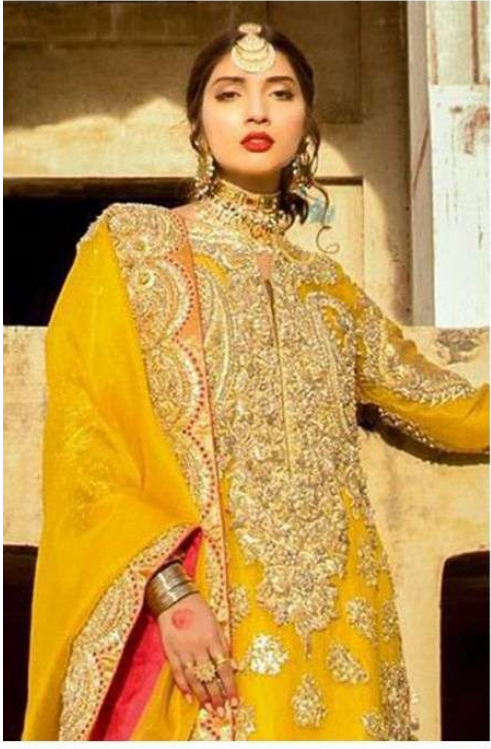

ZARQASH[®]
A BRAND BY KOTNIC

Z-2098

**Top - Fox georgette
heavy embroidered**
**Inner Bottom - Heavy santoon
with emb lace**
**Dupatta - Fox georgette
four side emb lace**

ZARQASH[®]
A BRAND BY KOTNIC

Z-2098

Top - Fox georgette
heavy embroidered
Inner Bottom - Heavy santoon
with emb lace
Dupatta - Fox georgette
four side emb lace

Top - Full georgette
heavy embroidered
Inner Bottom - Heavy satin
with
Dupatta - Full georgette
floral side with lace