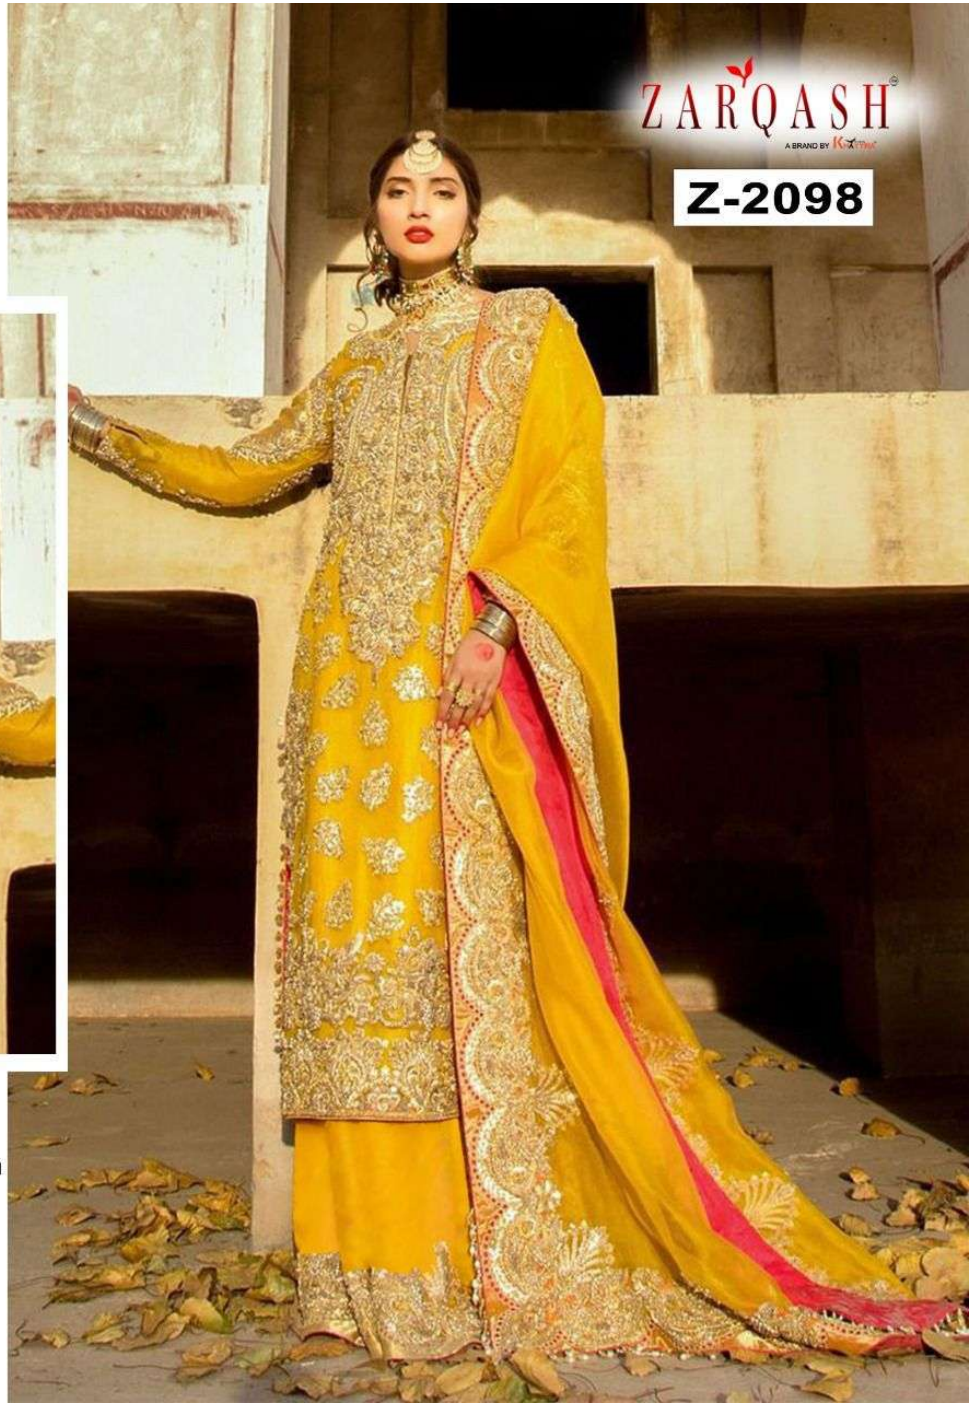

ZARQASH[®]
A BRAND BY KOTNIC

Z-2098

**Top - Fox georgette
heavy embroidered**
**Inner Bottom - Heavy santoon
with emb lace**
**Dupatta - Fox georgette
four side emb lace**

ZARQASH[®]
A BRAND BY KOTNIC

Z-2098

Top - Fox georgette
heavy embroidered
Inner Bottom - Heavy santoon
with emb lace
Dupatta - Fox georgette
four side emb lace

Top - Full georgette
heavy embroidered
Inner Bottom - Heavy satin
with
Dupatta - Full georgette
floral side with lace