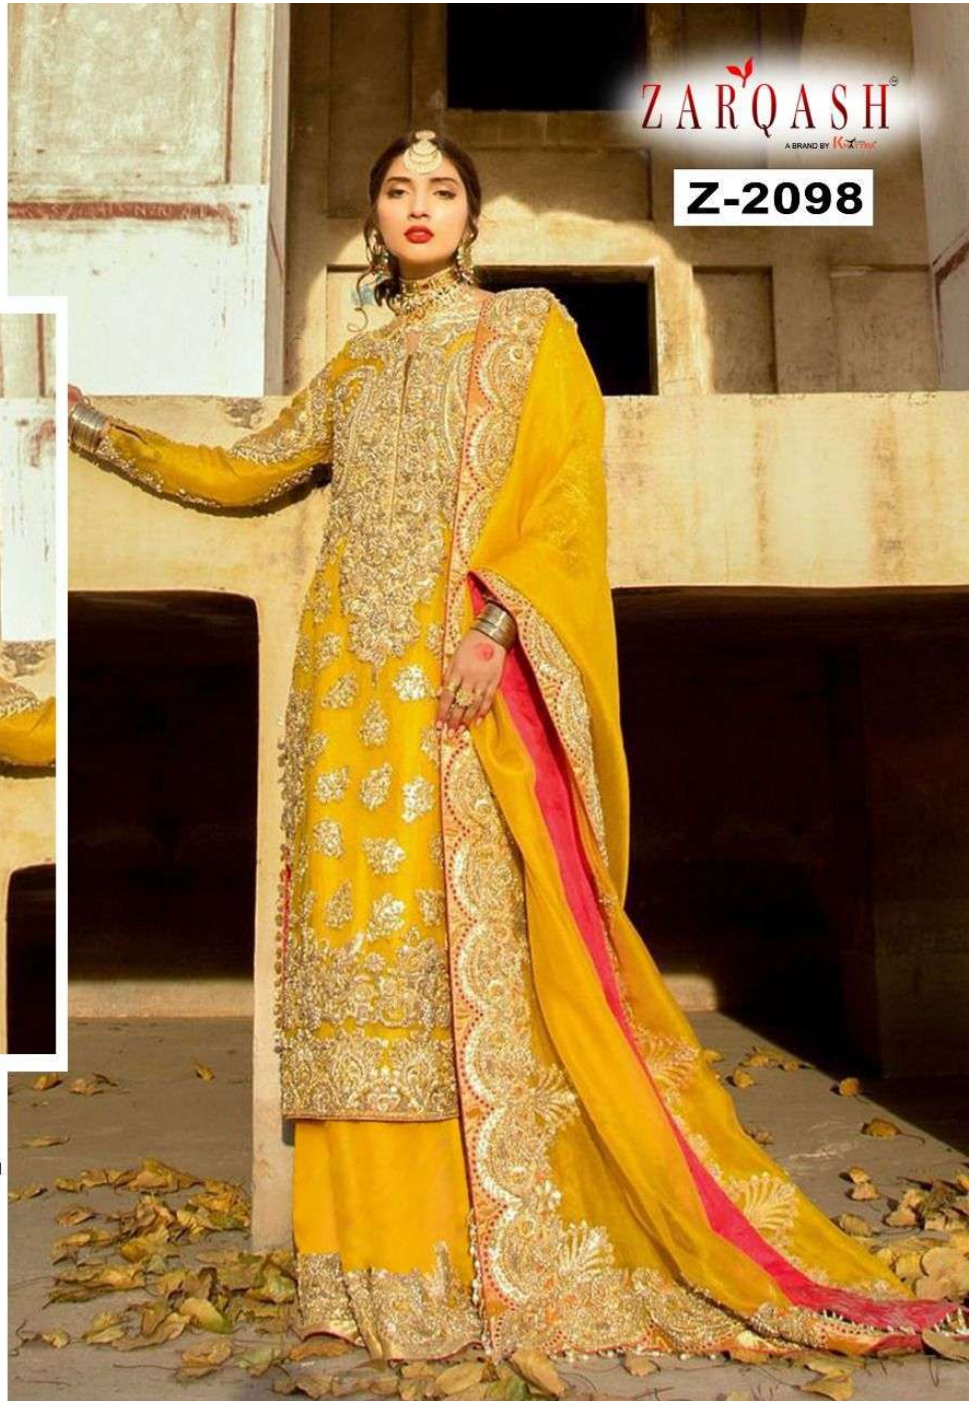

ZARQASH[®]
A BRAND BY KOTNIC

Z-2098

**Top - Fox georgette
heavy embroidered**
**Inner Bottom - Heavy santoon
with emb lace**
**Dupatta - Fox georgette
four side emb lace**

ZARQASH[®]
A BRAND BY KOTNIC

Z-2098

Top - Fox georgette
heavy embroidered
Inner Bottom - Heavy santoon
with emb lace
Dupatta - Fox georgette
four side emb lace

Top - Full georgette
heavy embroidered
Inner Bottom - Heavy satin
with
Dupatta - Full georgette
floral side with lace