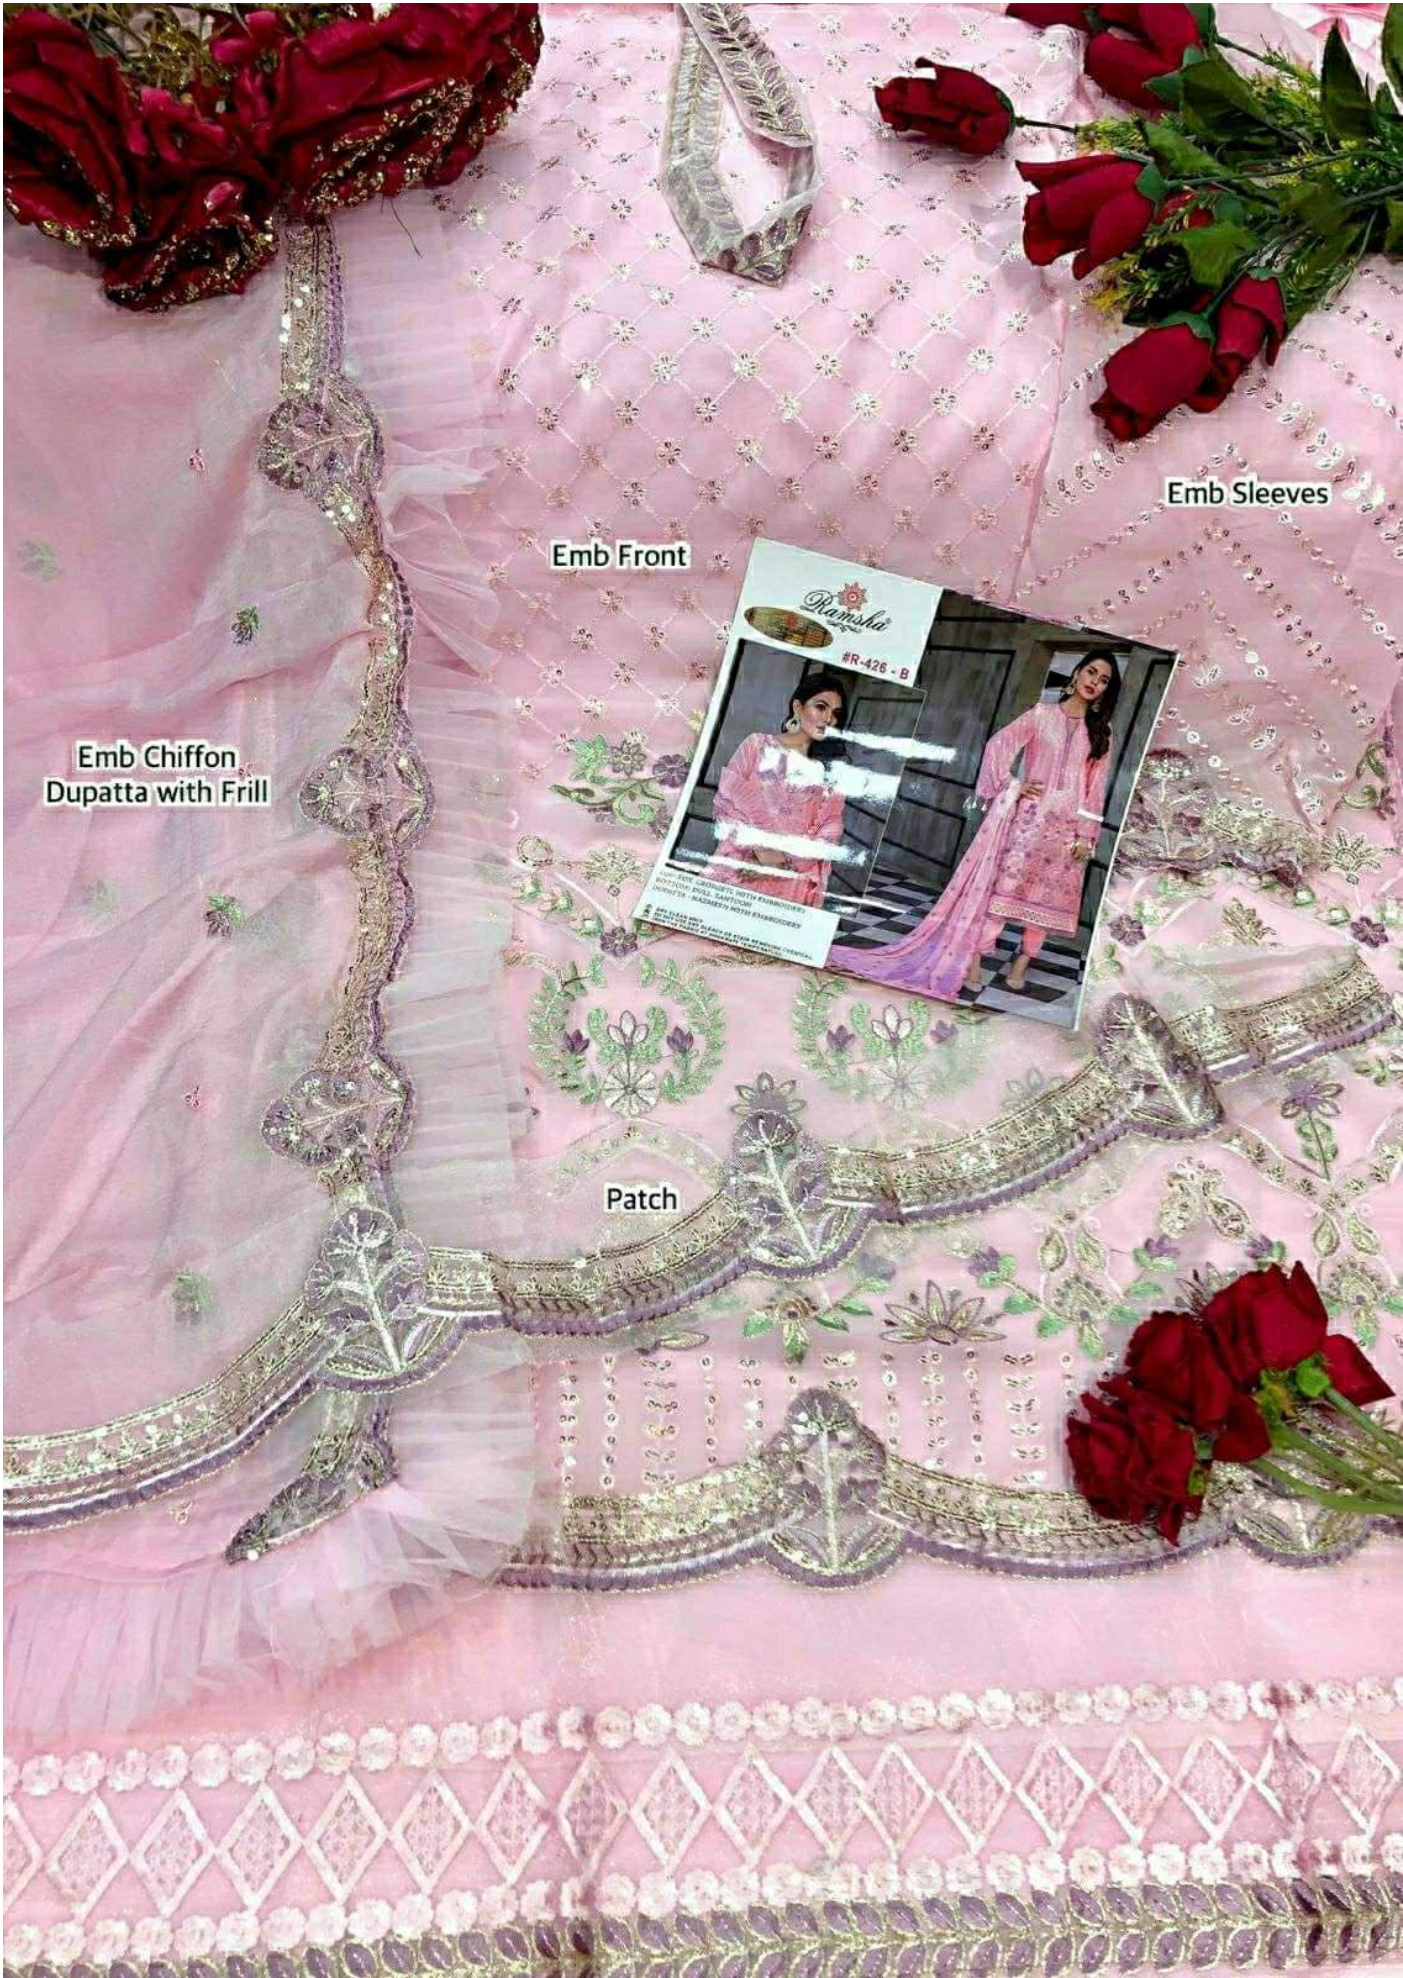

Emb. Sleeves

Emb Chiffon Dupatta Frill

Patch

**Ramsha**  
#R-426 - A

TOP: POKE GEOMETRI WITH EMBROIDERY  
BOTTOM: SKILL SANFON  
DUPATTA: RAJSHREE WITH EMBROIDERY

WASH IN COLD WATER  
DO NOT USE BLEACH OR STAIN REMOVAL  
IRON THE FABRIC AT MEDIUM TEMPERATURE