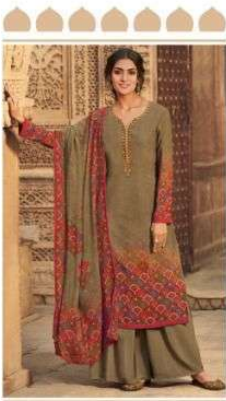

23081

23083