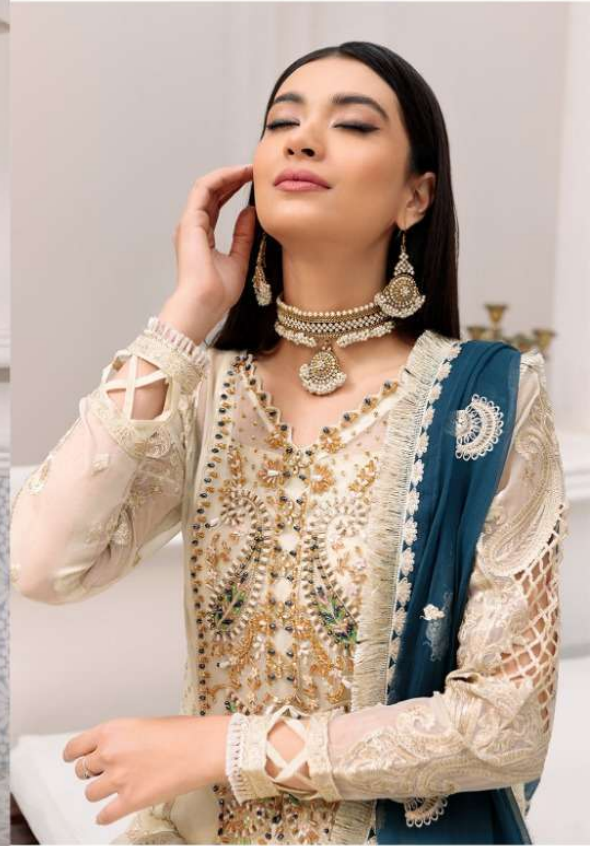

*Serene*  
Pakistani Suits  
A BRAND BY MEGHA EXPORT

*Eman Adeel*

D.NO.3804

TOP - FOX GEORGETTE HEAVY EMBROIDERED  
BOTTOM - HEAVY SHANTUN.  
INNER - HEAVY SHANTUN.  
DUPATTA - NAZNEEN HEAVY EMBROIDERED

# Eman Adeel

<b>D.NO.</b>	<b>TOP</b>	<b>INNER</b>	<b>BOTTOM</b>	<b>DUPATTA</b>	<b>RATE</b>
3801	FOX GEORGETTE HEAVY EMBROIDERED	HEAVY SHANTUN	HEAVY SHANTUN	NAZNEEN HEAVY EMBROIDERED	1399/-
3802	FOX GEORGETTE HEAVY EMBROIDERED	HEAVY SHANTUN	BANARASI JAQUARD	NAZNEEN HEAVY EMBROIDERED WITH LACE	1399/-
3803	FOX GEORGETTE HEAVY EMBROIDERED	HEAVY SHANTUN	HEAVY SHANTUN	NAZNEEN HEAVY EMBROIDERED WITH FRILL	1399/-
3804	FOX GEORGETTE HEAVY EMBROIDERED	HEAVY SHANTUN	HEAVY SHANTUN	NAZNEEN HEAVY EMBROIDERED	1399/-

*Serene*  
Pakistani Suit  
A BRAND BY  MEGHA EXPORT

*Serene*  
Pakistani Suits  
A BRAND BY MEGHA EXPORT

*Eman Adeel*

D.NO.3804

TOP - FOX GEORGETTE HEAVY EMBROIDERED  
BOTTOM - HEAVY SHANTUN.  
INNER - HEAVY SHANTUN.  
DUPATTA - NAZNEEN HEAVY EMBROIDERED

*Serene*  
Pakistani Suits  
A BRAND BY MEGHA EXPORT

*Eman Adeel*

D.NO.3802

TOP - FOX GEORGETTE HEAVY EMBROIDERED  
BOTTOM - HEAVY SHANTUN.  
INNER - HEAVY SHANTUN.  
DUPATTA - NAZNEEN HEAVY EMBROIDERED  
WITH LACE