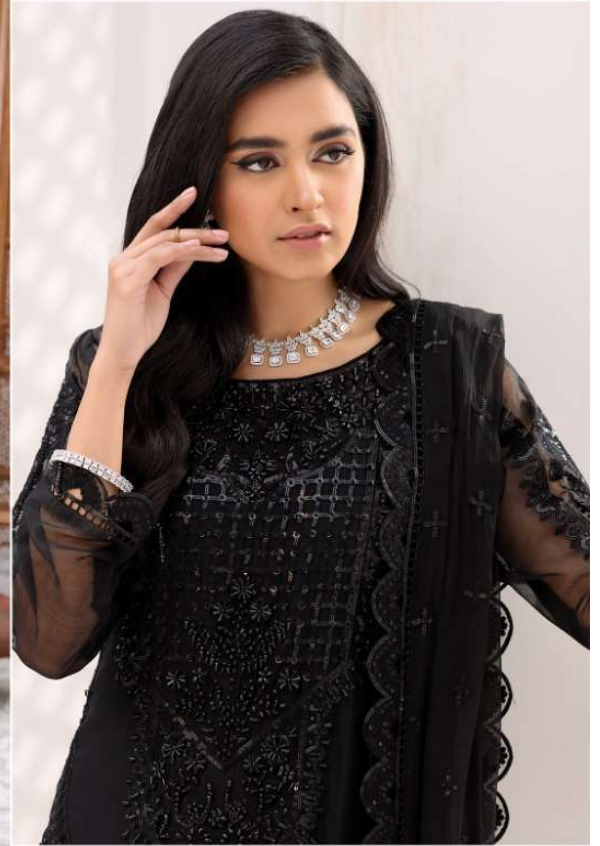

TOP - FOX GEORGETTE HEAVY EMBROIDERED
BOTTOM - HEAVY SHANTUN.
INNER - HEAVY SHANTUN.
DUPATTA - NAZNEEN HEAVY EMBROIDERY