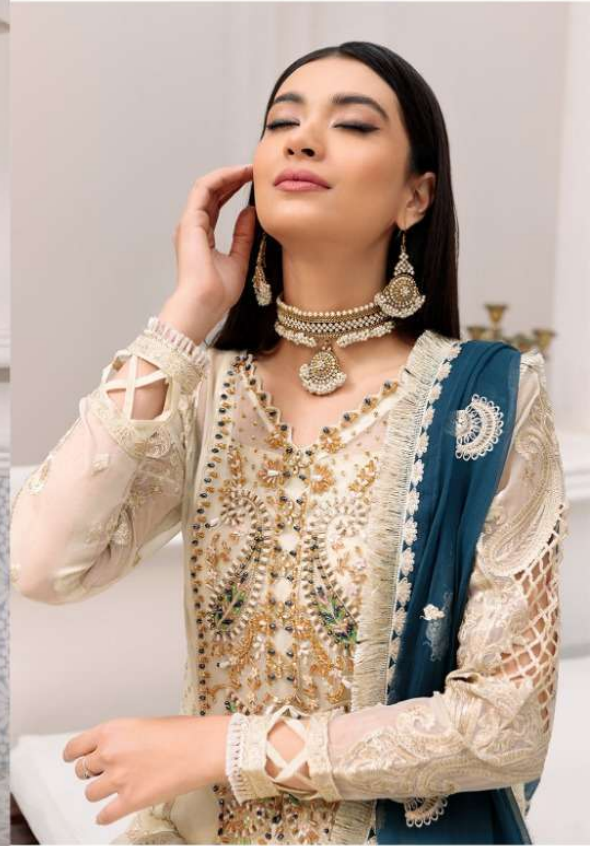

*Serene*  
Pakistani Suits  
A BRAND BY MEGHA EXPORT

*Eman Adeel*

D.NO.3804

TOP - FOX GEORGETTE HEAVY EMBROIDERED  
BOTTOM - HEAVY SHANTUN.  
INNER - HEAVY SHANTUN.  
DUPATTA - NAZNEEN HEAVY EMBROIDERED

*Serene*  
Pakistani Suit  
A BRAND BY MEGHA EXPORT

*Serene*  
Pakistani Suits  
A BRAND BY MEGHA EXPORT

*Eman Adeel*

D.NO.3804

TOP - FOX GEORGETTE HEAVY EMBROIDERED  
BOTTOM - HEAVY SHANTUN.  
INNER - HEAVY SHANTUN.  
DUPATTA - NAZNEEN HEAVY EMBROIDERED

*Serene*  
Pakistani Suits  
A BRAND BY MEGHA EXPORT

*Eman Adeel*

D.NO.3802

TOP - FOX GEORGETTE HEAVY EMBROIDERED  
BOTTOM - HEAVY SHANTUN.  
INNER - HEAVY SHANTUN.  
DUPATTA - NAZNEEN HEAVY EMBROIDERED  
WITH LACE

*Serene*  
Pakistani Suits  
A BRAND BY MEGHA EXPORT

*Eman Adeel*

D.NO.3803

TOP - FOX GEORGETTE HEAVY EMBROIDERED  
BOTTOM - HEAVY SHANTUN.  
INNER - HEAVY SHANTUN.  
DUPATTA - NAZNEEN HEAVY EMBROIDERY  
WITH FRILL