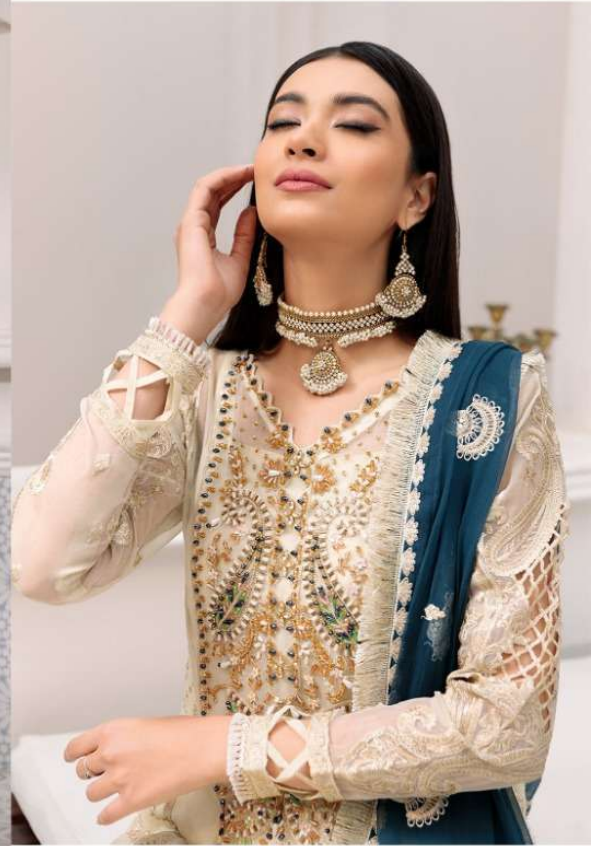

*Serene*  
Pakistani Suits  
A BRAND BY MEGHA EXPORT

*Eman Adeel*

D.NO.3804

TOP - FOX GEORGETTE HEAVY EMBROIDERED  
BOTTOM - HEAVY SHANTUN.  
INNER - HEAVY SHANTUN.  
DUPATTA - NAZNEEN HEAVY EMBROIDERED

# Eman Adeel

D.NO.	TOP	INNER	BOTTOM	DUPATTA	RATE
3801	FOX GEORGETTE HEAVY EMBROIDERED	HEAVY SHANTUN	HEAVY SHANTUN	NAZNEEN HEAVY EMBROIDERED	1399/-
3802	FOX GEORGETTE HEAVY EMBROIDERED	HEAVY SHANTUN	BANARASI JAQUARD	NAZNEEN HEAVY EMBROIDERED WITH LACE	1399/-
3803	FOX GEORGETTE HEAVY EMBROIDERED	HEAVY SHANTUN	HEAVY SHANTUN	NAZNEEN HEAVY EMBROIDERED WITH FRILL	1399/-
3804	FOX GEORGETTE HEAVY EMBROIDERED	HEAVY SHANTUN	HEAVY SHANTUN	NAZNEEN HEAVY EMBROIDERED	1399/-

*Serene*  
Pakistani Suit  
A BRAND BY MEGHA EXPORT

*Serene*  
Pakistani Suits  
A BRAND BY MEGHA EXPORT

*Eman Adeel*

D.NO.3804

TOP - FOX GEORGETTE HEAVY EMBROIDERED  
BOTTOM - HEAVY SHANTUN.  
INNER - HEAVY SHANTUN.  
DUPATTA - NAZNEEN HEAVY EMBROIDERED

*Serene*  
Pakistani Suits  
A BRAND BY MEGHA EXPORT

*Eman Adeel*

D.NO.3802

TOP - FOX GEORGETTE HEAVY EMBROIDERED  
BOTTOM - HEAVY SHANTUN.  
INNER - HEAVY SHANTUN.  
DUPATTA - NAZNEEN HEAVY EMBROIDERED  
WITH LACE