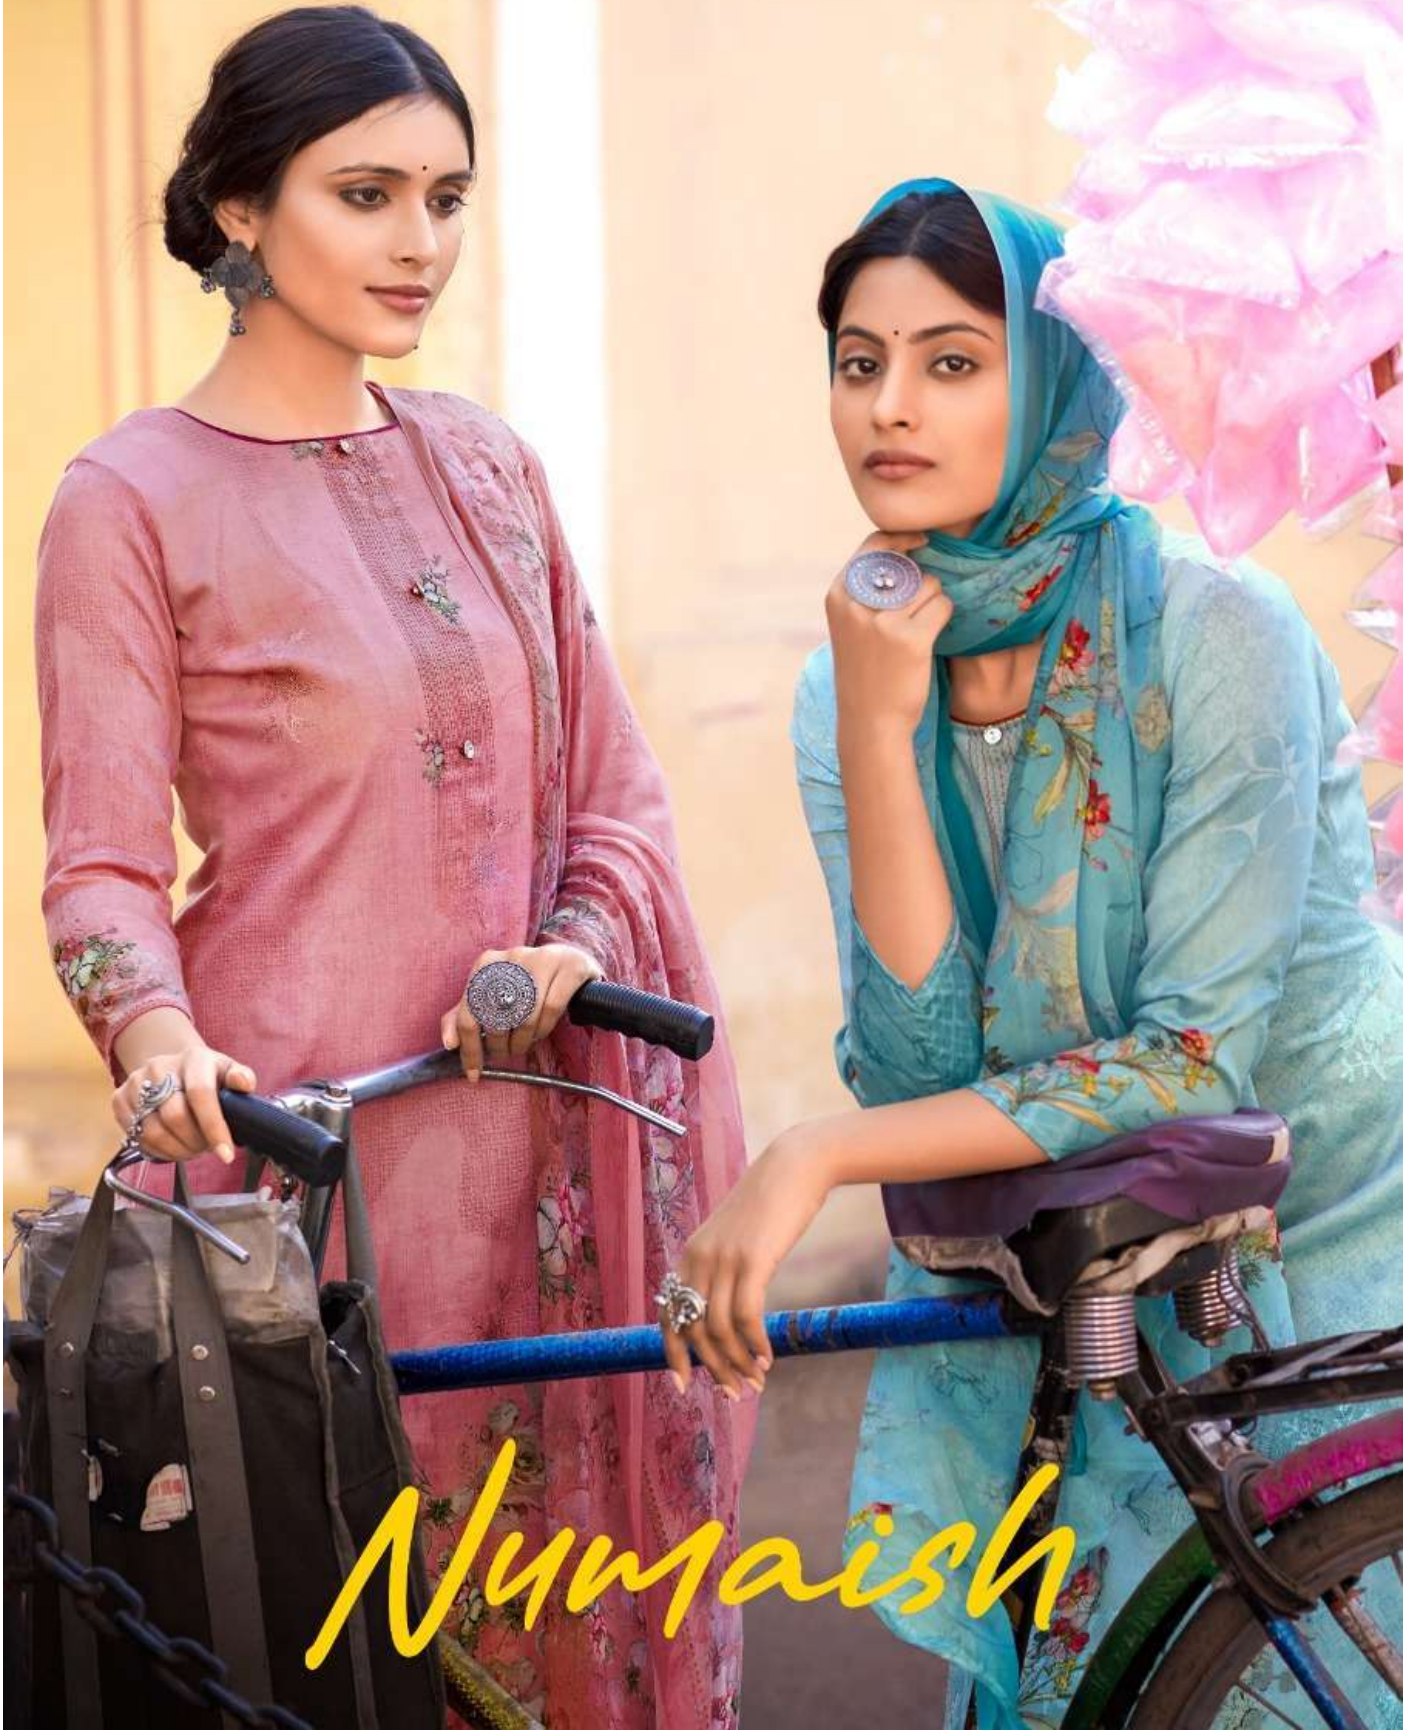

Zulfat®
Designer Suits

Numaish